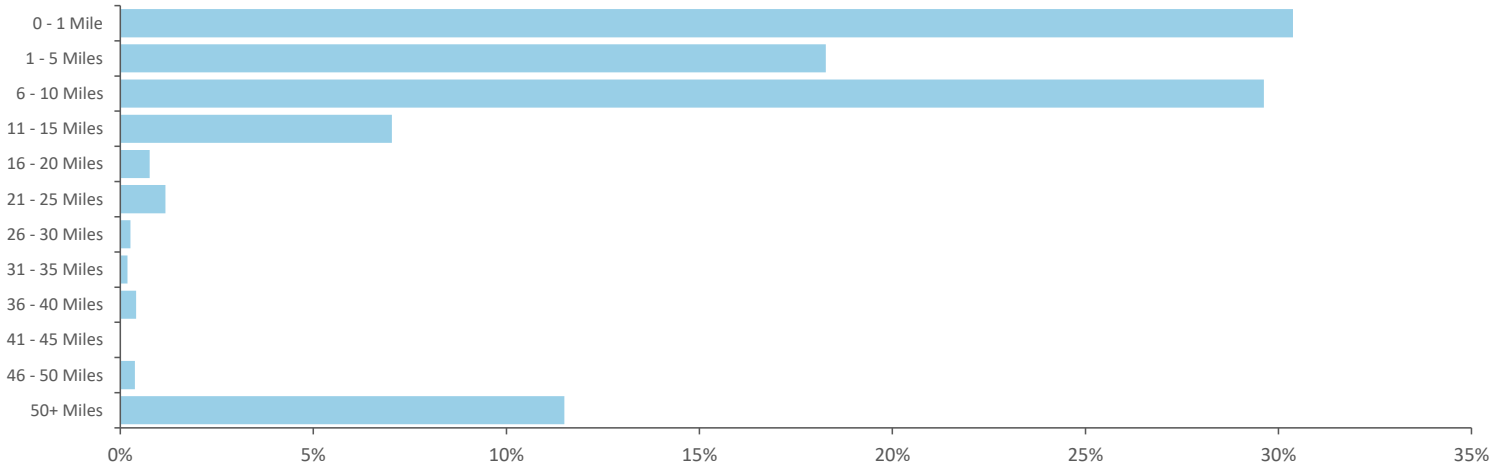

Distance from Home

Illustrates how far those seen within 60m of the pub have travelled from their home location to get there