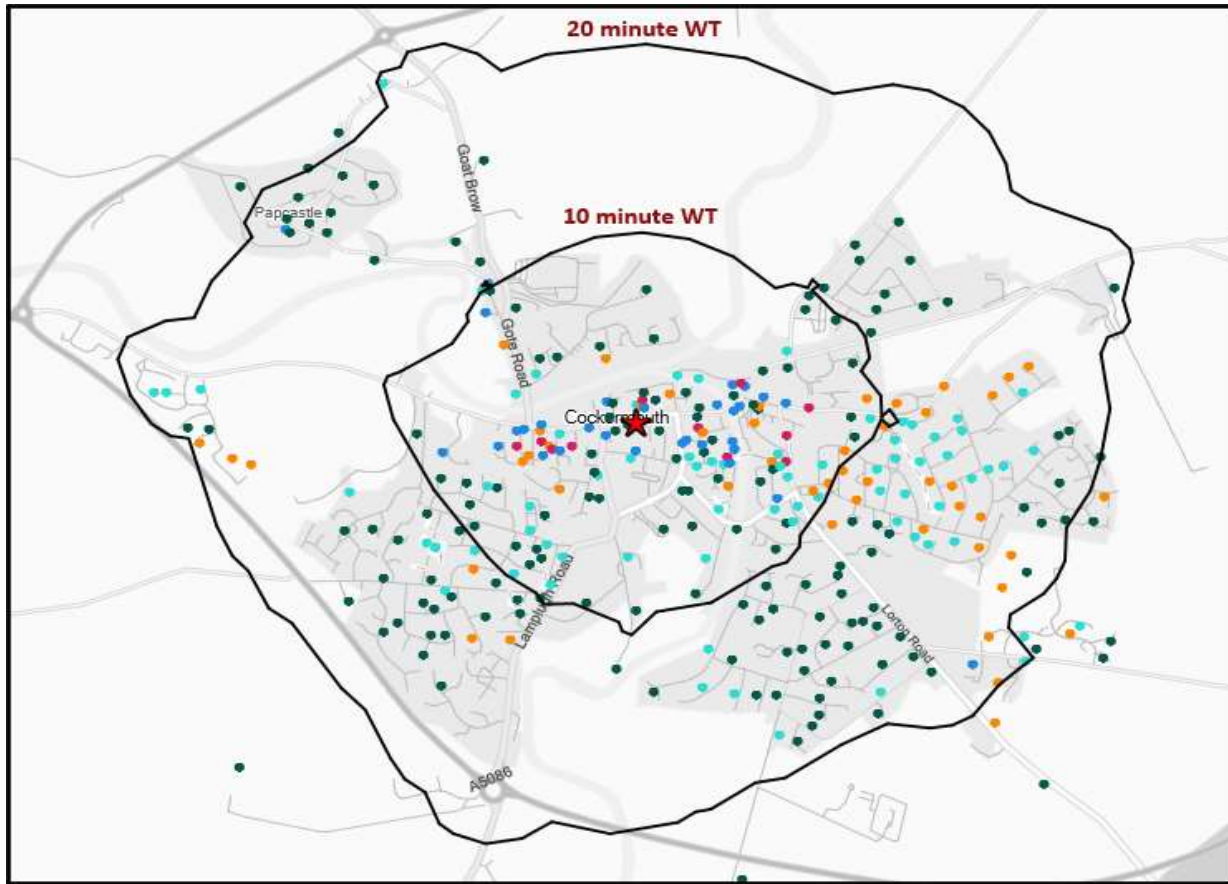

- Pub Sites
- Catchment
- **Polaris Segments**
- Young Adult - Showing I Care
- Young Adult - Showing I'm Cool
- Midlife - Young Kids
- Midlife - Carefree
- Mature

Polaris Profile by Catchment

*WT= Walktime, **DT= Drivetime

Polaris Segment	Population Count			Index vs GB average		
	10 min WT*	20 min WT*	20 min DT**	10 min WT*	20 min WT*	20 min DT**
Young Adult - Showing I Care	246	246	246	96	35	4
Young Adult - Showing I'm Cool	398	538	2,477	150	74	44
Midlife - Young Kids	529	1,354	20,271	58	54	105
Midlife - Carefree	562	1,635	13,999	93	98	108
Mature	994	3,943	23,315	123	178	136
Not Private Households	153	207	1,140	369	182	129
Total	2,882	7,923	61,448