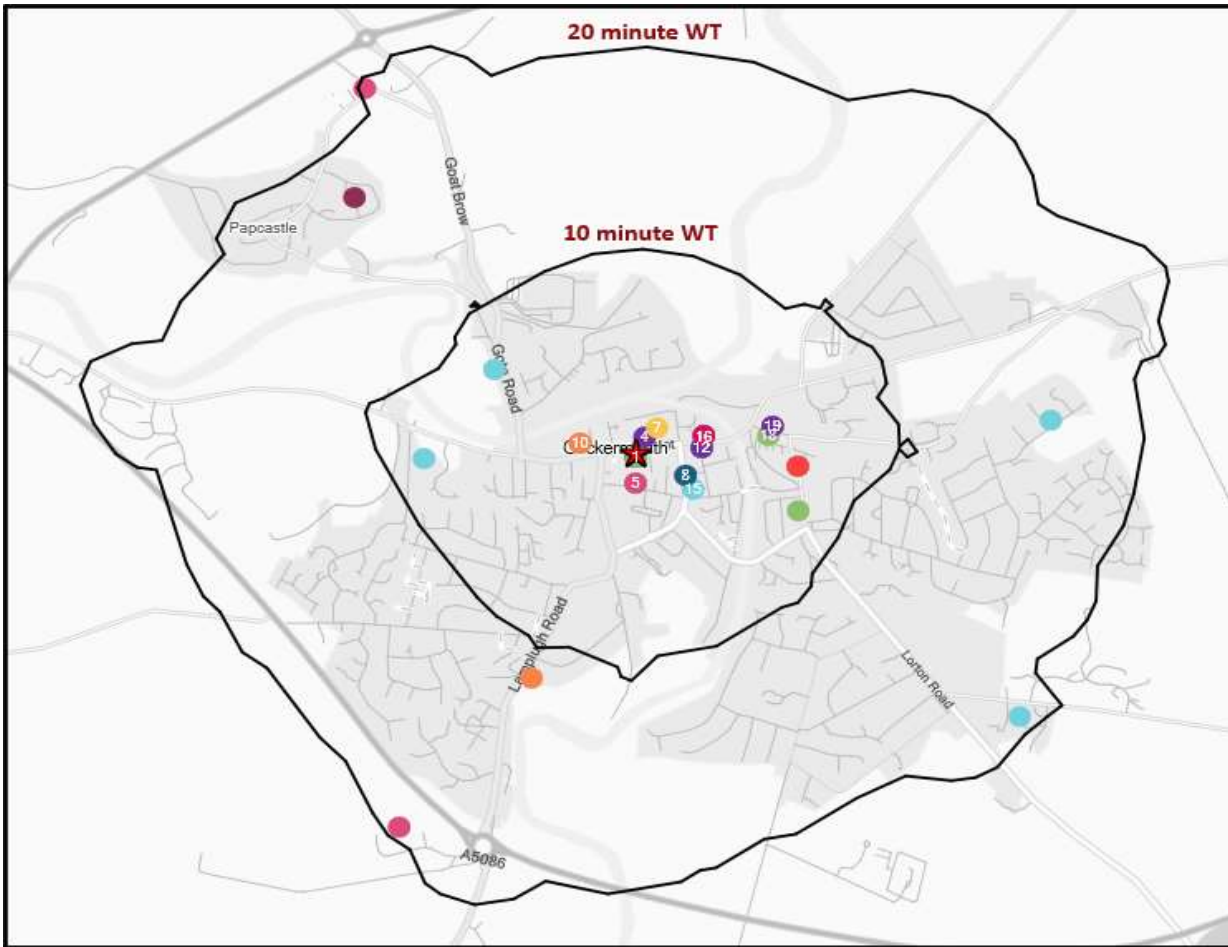

## Distance from Home

Illustrates how far those seen within 60m of the pub have travelled from their home location to get there

## Time of Day/Day of Week

Polaris profile of people passing within 60m of the pub, these represent the potential customers walking past the door

- Pub Sites
- Catchment
- CGA Licensed Premises**
- ABOS
- Casual Dining
- Circuit Bar
- Clubland
- Community Pub
- Craft Led
- Family Pub Dining
- GPGF
- High Street Pub
- Hotel
- Large Venue
- Night Club
- Premium Local
- Restaurants
- Sports Clubs

Nearest 20 Pubs

Ref.	Name	Postcode	Operator	Segment	Distance (miles)
1	Bush Inn	CA13 9JS	Marston's	Family Pub Dining	0.0
1	Portofinos	CA13 9JS	Independent Free	Restaurants	0.0
1	Fletcher Christian	CA13 9JS	Stonegate Pub Company	Circuit Bar	0.0
4	Aspava	CA13 9LU	Independent Free	Restaurants	0.0
5	Cock & Bull	CA13 9RT	Unknown	Circuit Bar	0.1
5	Shill	CA13 9RT	Independent Free	Family Pub Dining	0.1
7	Fredericks Lounge & Bar	CA13 9LS	Independent Free	High Street Pub	0.1
8	Tithe Barn Hotel	CA13 9QW	Independent Free	Family Pub Dining	0.1
8	Merienda	CA13 9QW	*Other Small Retail Groups	ABOS	0.1
10	Trout Hotel	CA13 0EJ	Independent Free	Hotel	0.1
10	Manor House Hotel	CA13 0EJ	Independent Free	Hotel	0.1
12	Black Bull	CA13 9LE	Admiral Taverns Ltd	Family Pub Dining	0.1
12	Cockermouth Conservative Club	CA13 9LE	Independent Free	Clubland	0.1
12	Spice Club	CA13 9LE	Independent Free	Restaurants	0.1
15	Croft Bowling Club	CA13 9QR	Independent Free	Clubland	0.1
16	Tarantella Restaurant	CA13 9LQ	Independent Free	Restaurants	0.1
16	Kopper's	CA13 9LQ	Independent Free	Night Club	0.1
18	Seth's Bar	CA13 9NH	Independent Free	Circuit Bar	0.2
19	Allerdale Court	CA13 9NQ	Independent Free	Hotel	0.2
19	Castle Bar	CA13 9NQ	Independent Free	GPGF	0.2