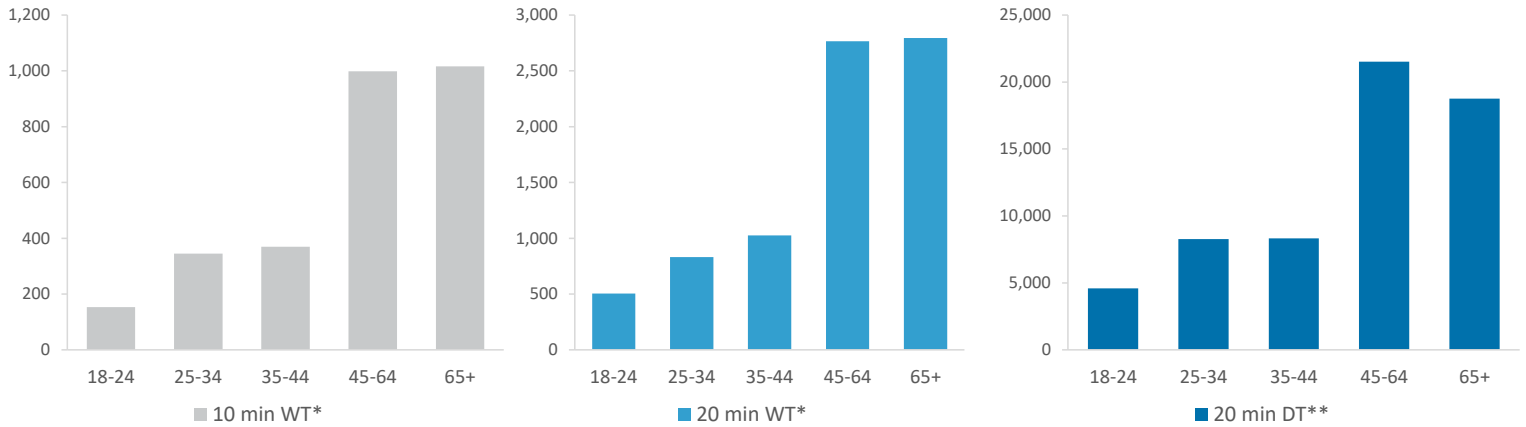

\*WT= Walktime, \*\*DT= Drivetime

		Catchment Size (Counts)			Index vs GB Average		
		10 min WT*	20 min WT*	20 min DT**	10 min WT*	20 min WT*	20 min DT**
Population		3,323	9,502	75,616	63	65	20
Adults 18+		2,882	7,923	61,448	66	44	21
Competition Pubs		17	21	135	113	66	37
Adults 18+ per Competition Pub		170	377	455	21	46	55
% Adults Likely to Drink		83.2%	83.8%	82.1%	101	102	100
Affluence	Low	24.2%	20.0%	26.8%	94	78	104
	Medium	32.9%	33.3%	49.6%	84	85	126
	High	37.5%	44.1%	21.8%	112	132	65
*Affluence does not include Not Private Households							
Age Profile	18-24	153	504	4,585	57	65	75
	25-34	345	832	8,272	78	66	82
	35-44	370	1,026	8,317	87	84	85
	45-64	998	2,766	21,516	118	114	111
	65+	1,016	2,795	18,758	160	154	130

Population & Adults 18+ index is based on all pubs

		Catchment Size (Counts)			Index vs GB Average		
		10 min WT*	20 min WT*	20 min DT**	10 min WT*	20 min WT*	20 min DT**
Gender	Male	1,641 (49%)	4,618 (49%)	37,266 (49%)	100	98	100
	Female	1,682 (51%)	4,884 (51%)	38,350 (51%)	100	102	100
Economic Status (16-74)	Employed: Full-time	1,071 (44%)	2,895 (43%)	21,743 (40%)	107	103	96
	Employed: Part-time	329 (14%)	1,034 (15%)	8,459 (16%)	105	118	120
	Self employed	253 (11%)	617 (9%)	4,455 (8%)	110	96	86
	Unemployed	31 (1%)	88 (1%)	1,073 (2%)	54	55	83
	Retired	446 (19%)	1,325 (20%)	10,563 (19%)	134	142	141
	Other	279 (12%)	798 (12%)	7,897 (15%)	59	60	74
Total Worker Count		3,812	6,187	40,551			