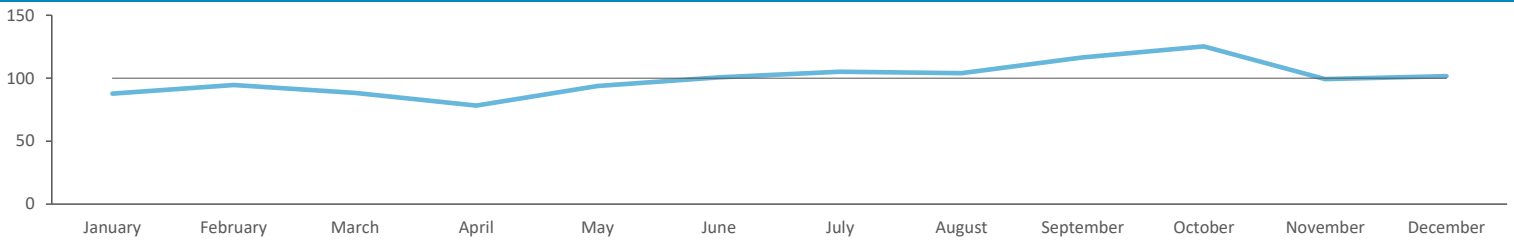

## Spend by Month

## Time of Day/Day of Week

Time of day and day of week busyness from within a 60m radius of the pub calculated using GPS data

## Index by Month

Seasonality of footfall from within 60m of the pub. Over 100 index indicates it is busier than average