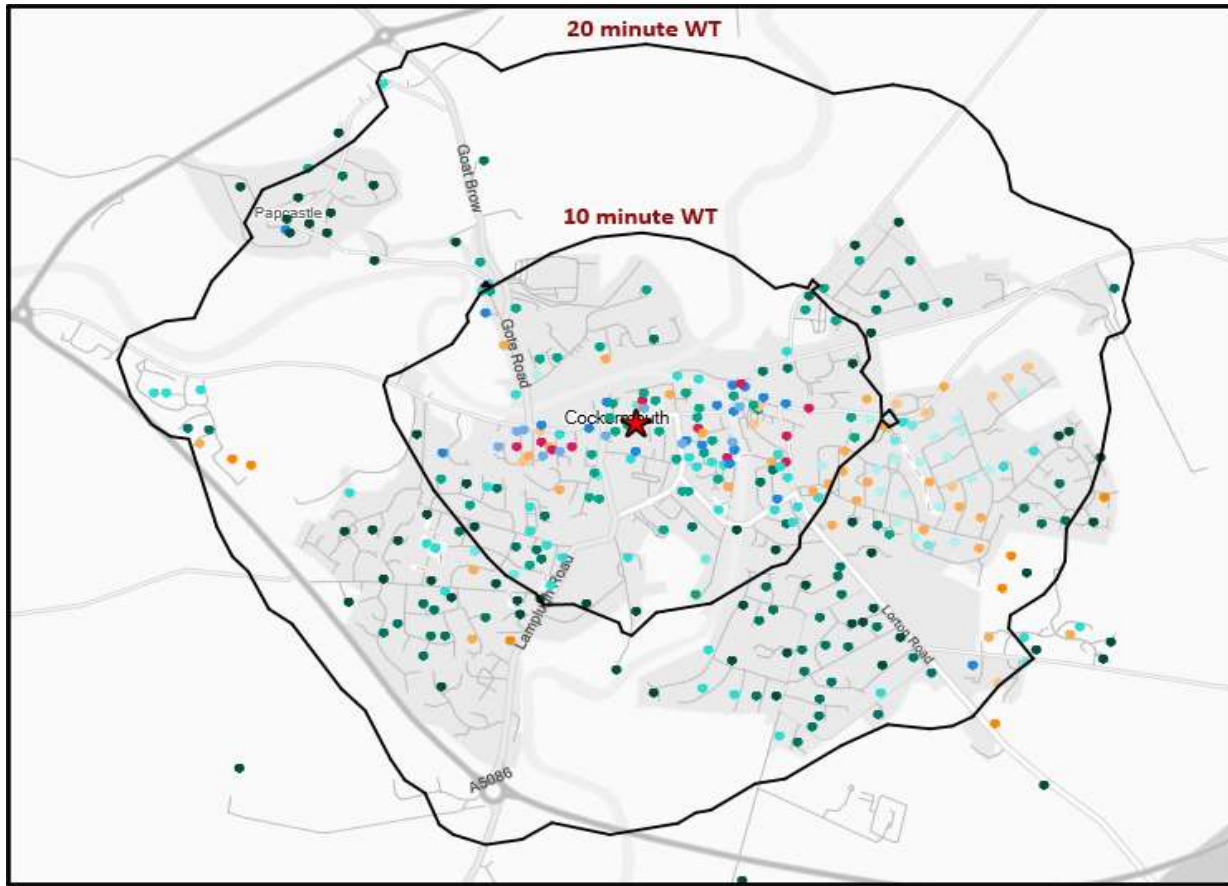

Polaris Plus Profile by Catchment

*WT= Walktime, **DT= Drivetime

Polaris Plus Segment	Population Count			Index vs GB average		
	10 min WT*	20 min WT*	20 min DT**	10 min WT*	20 min WT*	20 min DT**
Young Adult - Showing I Care						
Low	0	0	0	0	0	0
Medium	0	0	0	0	0	0
High	246	246	246	253	92	12
Young Adult - Showing I'm Cool						
Low	0	0	0	0	0	0
Medium	188	188	1,614	176	64	71
High	210	350	863	163	99	31
Midlife - Young Kids						
Low	62	352	8,863	19	40	130
Medium	462	926	10,152	107	78	111
High	5	76	1,256	3	18	38
Midlife - Carefree						
Low	88	478	4,348	90	177	208
Medium	84	117	4,426	43	22	107
High	390	1,040	5,225	124	120	78
Mature						
Low	548	754	3,270	320	160	90
Medium	215	1,406	14,266	59	140	183
High	231	1,783	5,779	85	240	100
Not Private Households	153	207	1,140	369	182	129