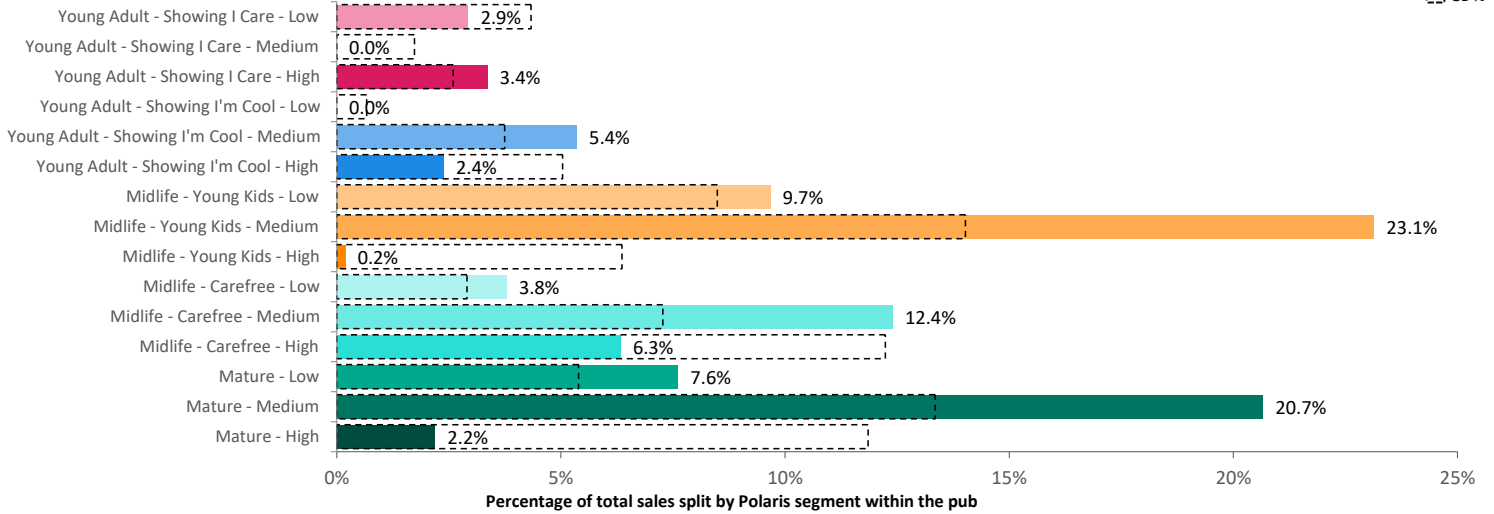

Spend by Polaris

GB %