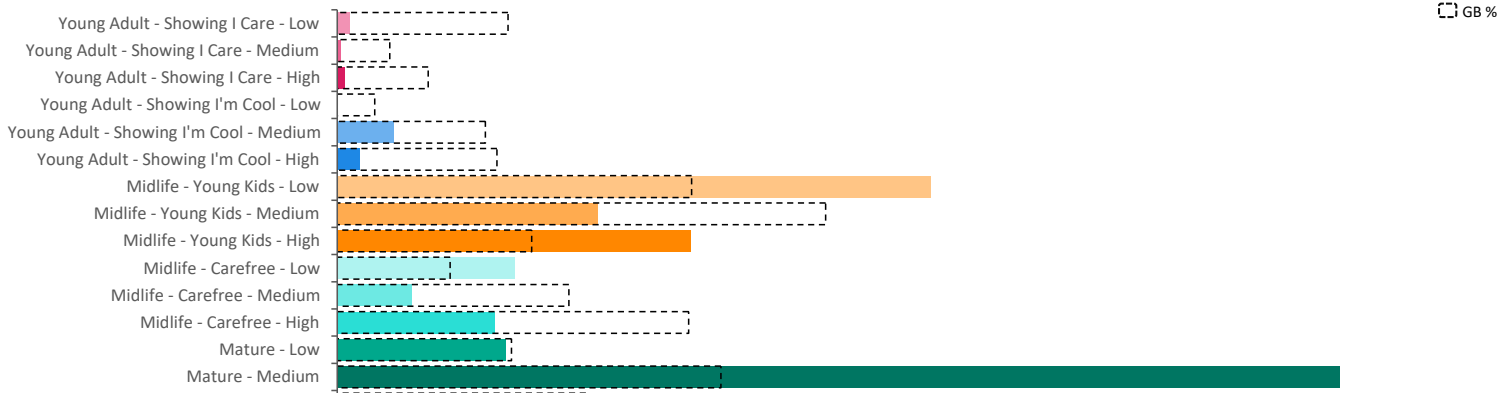

Polaris Plus Profile