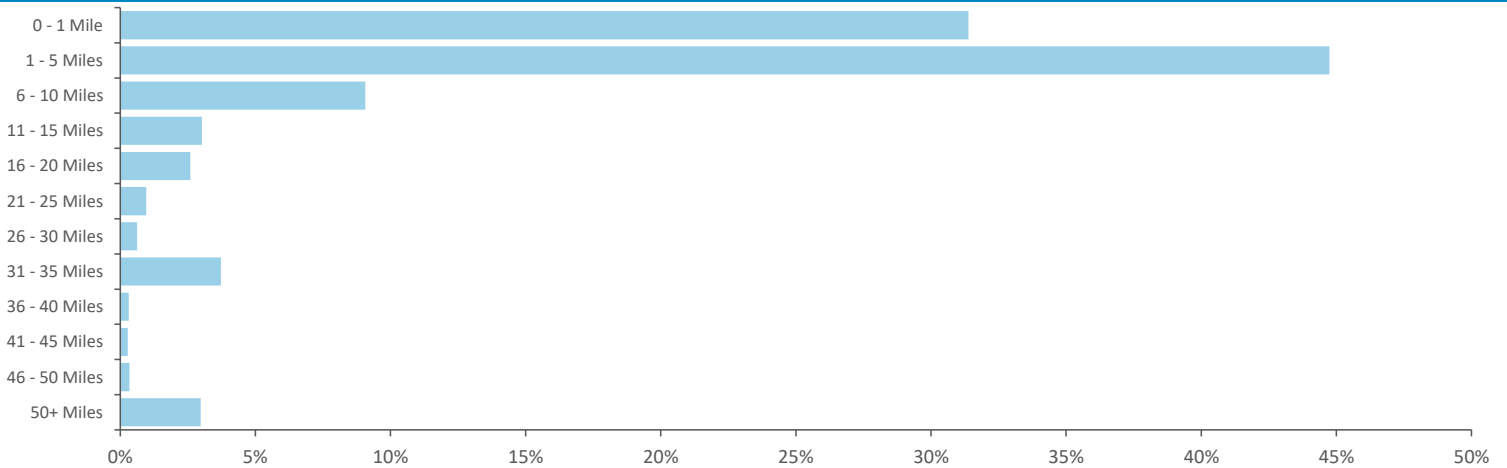

Total 14,017 45,616 425,865

Spend by Polaris

GB %

Average Transaction Values (£) by Polaris

Spend by Month

Time of Day/Day of Week

Time of day and day of week busyness from within a 60m radius of the pub calculated using GPS data

Index by Month

Seasonality of footfall from within 60m of the pub. Over 100 index indicates it is busier than average

Distance from Home

Illustrates how far those seen within 60m of the pub have travelled from their home location to get there