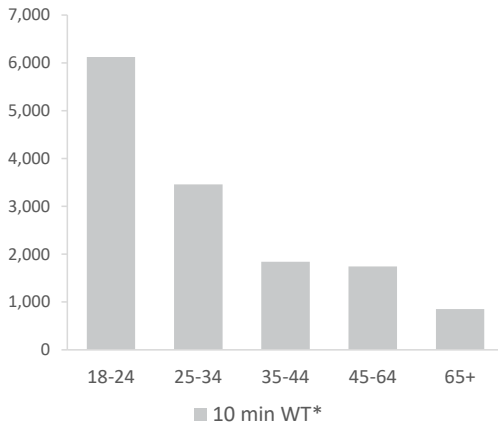

■ Over GB Average
■ Around GB Average
■ Under GB Average

*WT= Walktime, **DT= Drivetime

	Catchment Size (Counts)			Index vs GB Average			
	10 min WT*	20 min WT*	20 min DT**	10 min WT*	20 min WT*	20 min DT**	
Population	16,554	51,810	532,604	313	356	140	
Population & Adults 18+ index is based on all pubs							
Adults 18+	14,017	45,616	425,865	322	255	143	
Competition Pubs	14	108	465	93	338	128	
Adults 18+ per Competition Pub	1,001	422	916	121	51	111	
% Adults Likely to Drink	77.8%	79.7%	81.5%	94	97	99	
Affluence	Low	56.6%	61.5%	40.8%	220	240	159
	Medium	16.1%	17.9%	30.8%	41	45	78
	High	14.8%	16.3%	26.7%	44	49	80
*Affluence does not include Not Private Households							
Age Profile	18-24	6,122	19,951	74,393	456	475	172
	25-34	3,457	12,335	87,496	157	179	124
	35-44	1,840	5,225	62,826	86	78	92
	45-64	1,746	5,231	116,051	41	40	85
	65+	852	2,874	85,099	27	29	84

	Catchment Size (Counts)			Index vs GB Average			
	10 min WT*	20 min WT*	20 min DT**	10 min WT*	20 min WT*	20 min DT**	
Gender							
Male	9,051 (55%)	28,046 (54%)	266,621 (50%)	111	109	101	
	7,503 (45%)	23,764 (46%)	265,983 (50%)	90	91	99	
Economic Status (16-74)	Employed: Full-time	3,628 (26%)	12,301 (27%)	140,507 (36%)	62	66	86
	Employed: Part-time	1,070 (8%)	2,954 (7%)	50,016 (13%)	59	51	98
	Self employed	858 (6%)	2,675 (6%)	29,075 (7%)	64	62	77
	Unemployed	398 (3%)	965 (2%)	10,502 (3%)	120	90	112
	Retired	581 (4%)	1,760 (4%)	49,078 (12%)	30	28	90
	Other	7,449 (53%)	24,369 (54%)	115,509 (29%)	270	274	148
Total Worker Count	5,841	28,325	216,685				