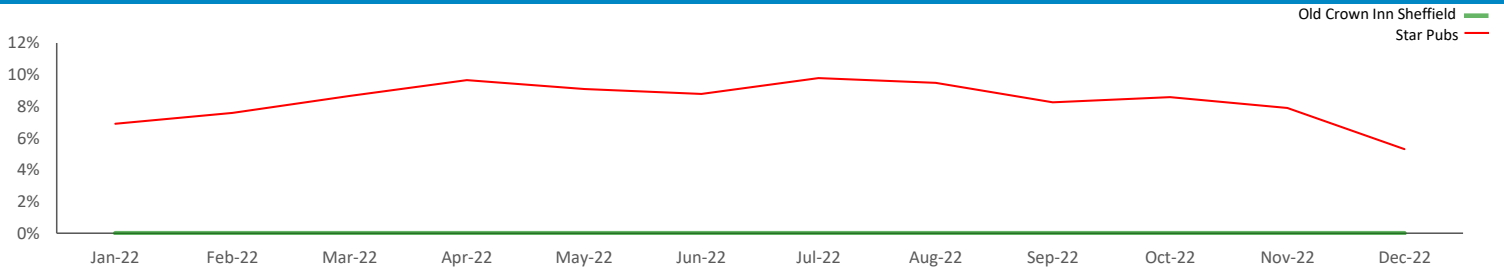

Total 14,017 45,616 425,865

Spend by Polaris

GB %

Average Transaction Values (£) by Polaris

Spend by Month

Time of Day/Day of Week

Time of day and day of week busyness from within a 60m radius of the pub calculated using GPS data

Index by Month

Seasonality of footfall from within 60m of the pub. Over 100 index indicates it is busier than average

Distance from Home

Illustrates how far those seen within 60m of the pub have travelled from their home location to get there