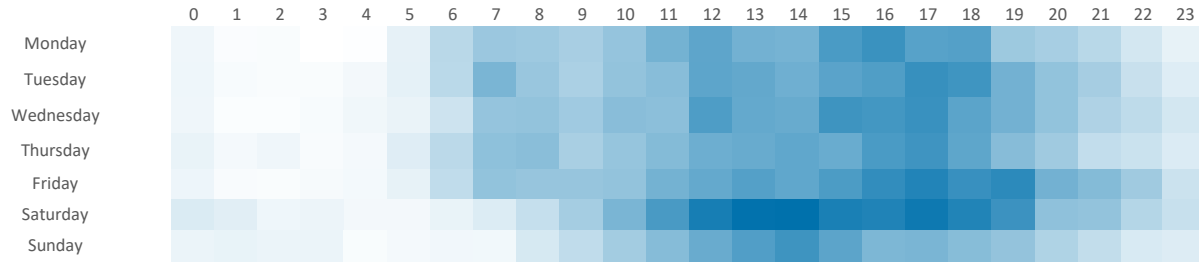

Total 14,017 45,616 425,865

Spend by Polaris

GB %

Average Transaction Values (£) by Polaris

Spend by Month

Time of Day/Day of Week

Time of day and day of week busyness from within a 60m radius of the pub calculated using GPS data

Index by Month

Seasonality of footfall from within 60m of the pub. Over 100 index indicates it is busier than average

Distance from Home

Illustrates how far those seen within 60m of the pub have travelled from their home location to get there