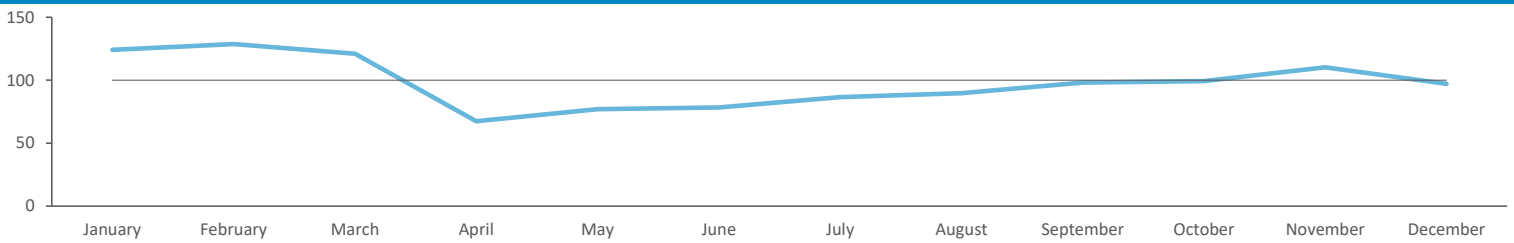

Total 14,017 45,616 425,865

Spend by Polaris

GB %

Average Transaction Values (£) by Polaris

Spend by Month

Time of Day/Day of Week

Time of day and day of week busyness from within a 60m radius of the pub calculated using GPS data

Index by Month

Seasonality of footfall from within 60m of the pub. Over 100 index indicates it is busier than average

Distance from Home

Illustrates how far those seen within 60m of the pub have travelled from their home location to get there