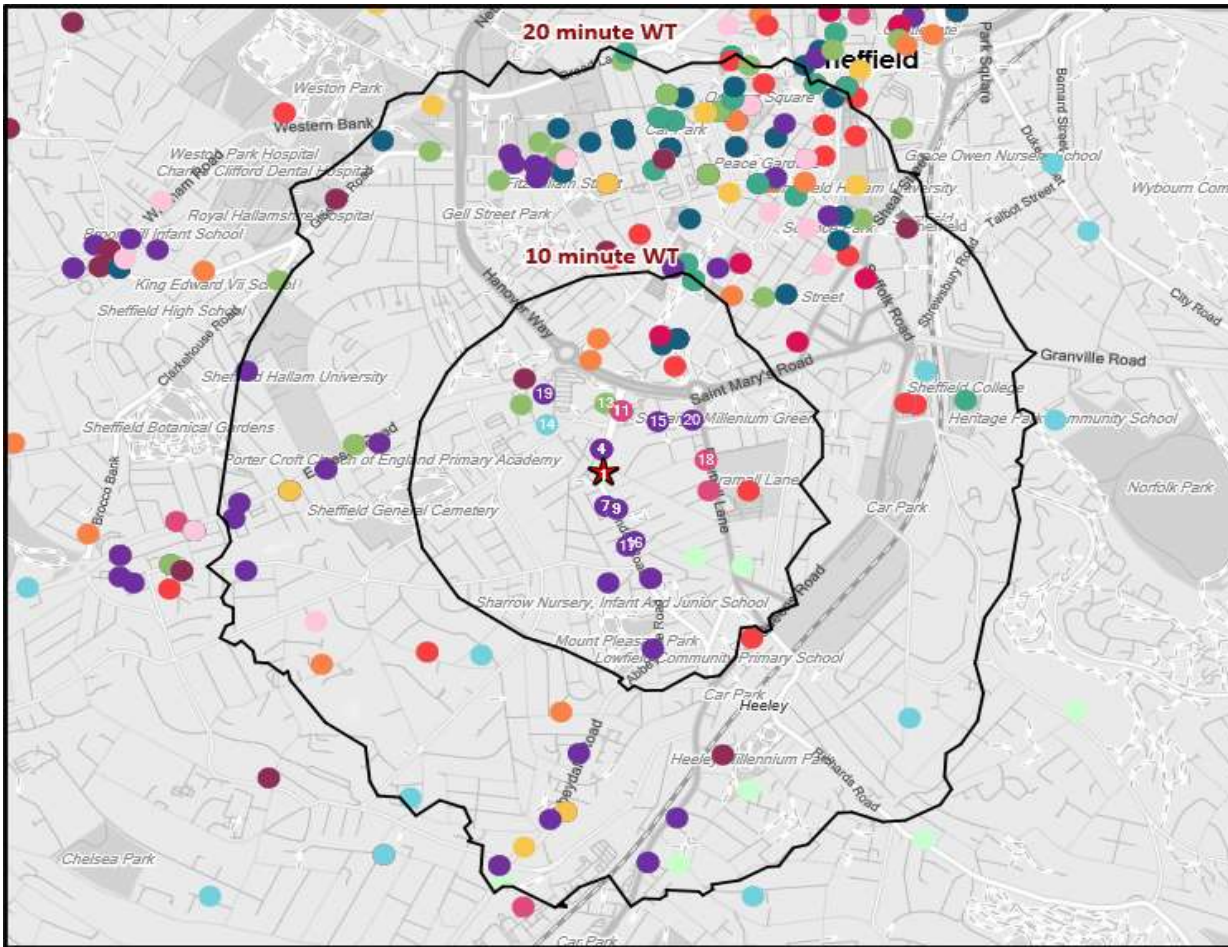

Index by Month

Seasonality of footfall from within 60m of the pub. Over 100 index indicates it is busier than average

Distance from Home

Illustrates how far those seen within 60m of the pub have travelled from their home location to get there

Time of Day/Day of Week

Polaris profile of people passing within 60m of the pub, these represent the potential customers walking past the door

- Pub Sites
- Catchment
- CGA Licensed Premises**
- ABOS
- Casual Dining
- Circuit Bar
- Clubland
- Community Pub
- Craft Led
- Family Pub Dining
- GPGF
- High Street Pub
- Hotel
- Large Venue
- Night Club
- Premium Local
- Restaurants
- Sports Clubs

Nearest 20 Pubs

Ref.	Name	Postcode	Operator	Segment	Distance (miles)
1	Stack Lounge	S 2 4LE	Independent Free	High Street Pub	0.0
1	Barrel Inn	S 2 4LE	*Other Small Retail Groups	Community Pub	0.0
1	Old Crown Inn	S 2 4LE	Star Pubs & Bars	Community Pub	0.0
4	Yama Sushi Noodle Bar	S 2 4LR	Independent Free	Restaurants	0.1
4	Barrys Bar	S 2 4LR	Stonegate Pub Company	Family Pub Dining	0.1
4	Zeugma Iki Restaurant	S 2 4LR	Independent Free	Restaurants	0.1
7	Zeugma	S 2 4LT	Independent Free	Restaurants	0.1
7	Noodle Inn	S 2 4LT	Independent Free	Restaurants	0.1
9	Cremorne	S 2 4LH	Independent Free	Community Pub	0.1
9	Saigon 68	S 2 4LH	Independent Free	Restaurants	0.1
11	Candy Town Chinese Restaurant	S 2 4LA	Independent Free	Restaurants	0.1
11	Clubhouse	S 2 4LA	Independent Free	Family Pub Dining	0.1
13	Beer Engine	S 11 8FJ	Independent Free	Circuit Bar	0.2
14	Nuffield Health Fitness & Wellbeing Centre	S 11 8HA	Cannons Group Ltd	Clubland	0.2
15	Oisoi Gathering	S 2 4QF	Independent Free	Restaurants	0.2
16	Orchid	S 2 4LJ	Independent Free	Restaurants	0.2
17	Vietnamese Noodle Bar	S 2 4LW	Independent Free	Restaurants	0.2
18	Cricketers Arms	S 2 4RD	Unknown	Family Pub Dining	0.2
19	Baan Thai	S 11 8HY	Independent Free	Restaurants	0.2
20	Lykke	S 2 4RB	Independent Free	Restaurants	0.2