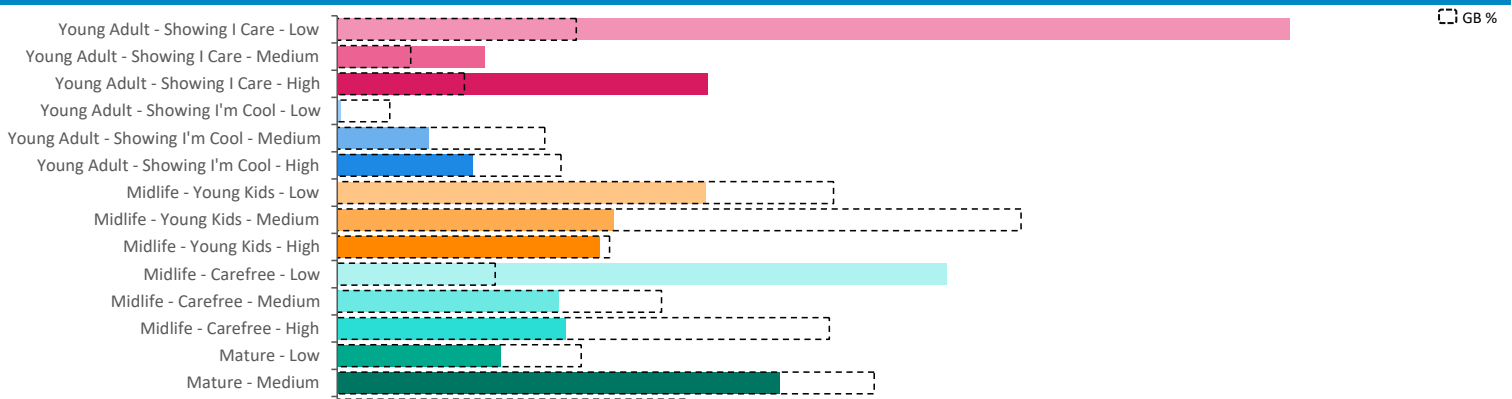

Polaris Plus Profile