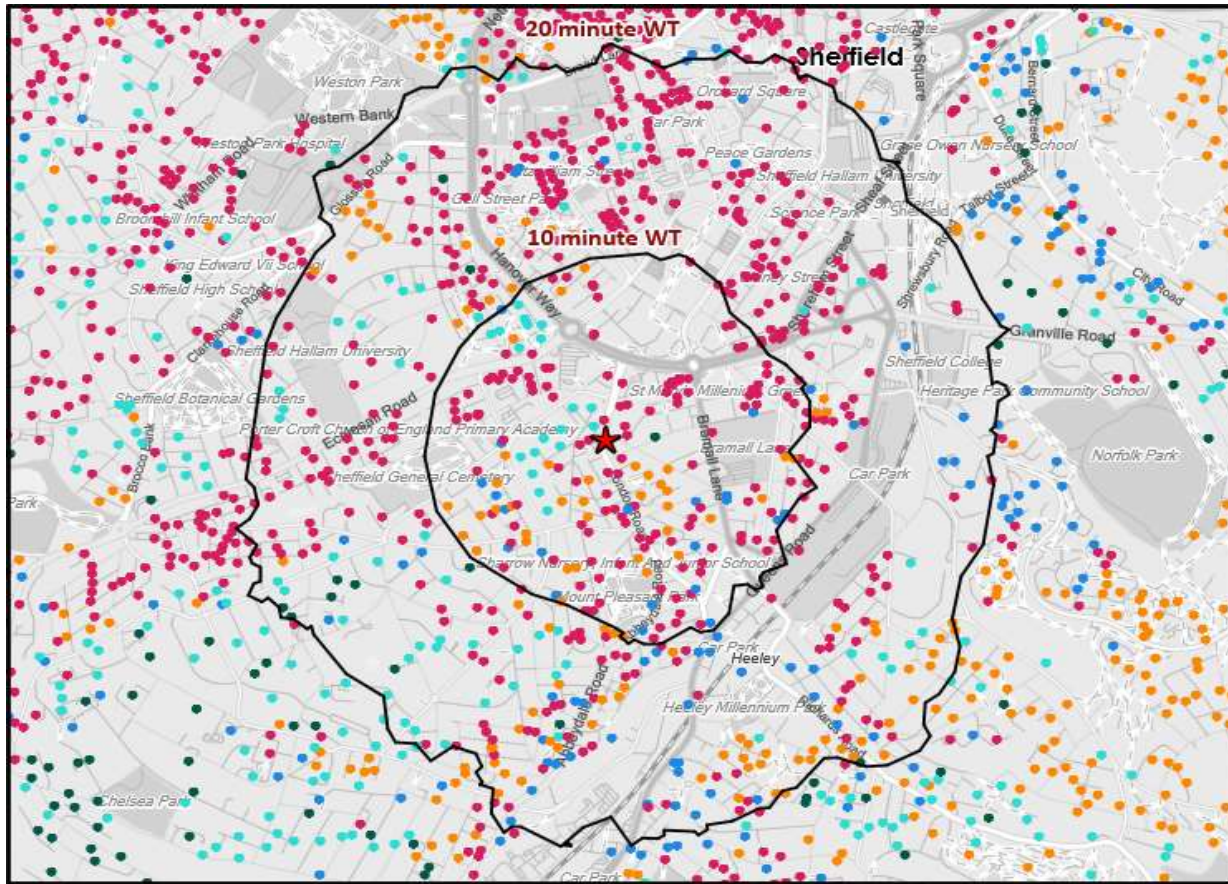

■ Over GB Average
■ Around GB Average
■ Under GB Average

*WT= Walktime, **DT= Drivetime

	Catchment Size (Counts)			Index vs GB Average			
	10 min WT*	20 min WT*	20 min DT**	10 min WT*	20 min WT*	20 min DT**	
Population	16,554	51,810	532,604	313	356	140	
Population & Adults 18+ index is based on all pubs							
Adults 18+	14,017	45,616	425,865	322	255	143	
Competition Pubs	14	108	465	93	338	128	
Adults 18+ per Competition Pub	1,001	422	916	121	51	111	
% Adults Likely to Drink	77.8%	79.7%	81.5%	94	97	99	
Affluence	Low	56.6%	61.5%	40.8%	220	240	159
	Medium	16.1%	17.9%	30.8%	41	45	78
	High	14.8%	16.3%	26.7%	44	49	80
*Affluence does not include Not Private Households							
Age Profile	18-24	6,122	19,951	74,393	456	475	172
	25-34	3,457	12,335	87,496	157	179	124
	35-44	1,840	5,225	62,826	86	78	92
	45-64	1,746	5,231	116,051	41	40	85
	65+	852	2,874	85,099	27	29	84

	Catchment Size (Counts)			Index vs GB Average			
	10 min WT*	20 min WT*	20 min DT**	10 min WT*	20 min WT*	20 min DT**	
Gender							
Male	9,051 (55%)	28,046 (54%)	266,621 (50%)	111	109	101	
	7,503 (45%)	23,764 (46%)	265,983 (50%)	90	91	99	
Economic Status (16-74)	Employed: Full-time	3,628 (26%)	12,301 (27%)	140,507 (36%)	62	66	86
	Employed: Part-time	1,070 (8%)	2,954 (7%)	50,016 (13%)	59	51	98
	Self employed	858 (6%)	2,675 (6%)	29,075 (7%)	64	62	77
	Unemployed	398 (3%)	965 (2%)	10,502 (3%)	120	90	112
	Retired	581 (4%)	1,760 (4%)	49,078 (12%)	30	28	90
	Other	7,449 (53%)	24,369 (54%)	115,509 (29%)	270	274	148
Total Worker Count	5,841	28,325	216,685				

See the Glossary page for further information on the above variables

Polaris Summary - Old Crown Inn Sheffield

- Pub Sites
- Catchment
- Polaris Segments**
- Young Adult - Showing I Care
- Young Adult - Showing I'm Cool
- Midlife - Young Kids
- Midlife - Carefree
- Mature