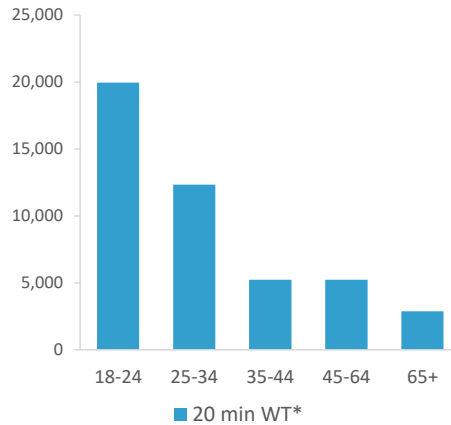

■ Over GB Average
■ Around GB Average
■ Under GB Average

*WT= Walktime, **DT= Drivetime

	Catchment Size (Counts)			Index vs GB Average			
	10 min WT*	20 min WT*	20 min DT**	10 min WT*	20 min WT*	20 min DT**	
Population	16,554	51,810	532,604	313	356	140	
Population & Adults 18+ index is based on all pubs							
Adults 18+	14,017	45,616	425,865	322	255	143	
Competition Pubs	14	108	465	93	338	128	
Adults 18+ per Competition Pub	1,001	422	916	121	51	111	
% Adults Likely to Drink	77.8%	79.7%	81.5%	94	97	99	
Affluence	Low	56.6%	61.5%	40.8%	220	240	159
	Medium	16.1%	17.9%	30.8%	41	45	78
	High	14.8%	16.3%	26.7%	44	49	80
*Affluence does not include Not Private Households							
Age Profile	18-24	6,122	19,951	74,393	456	475	172
	25-34	3,457	12,335	87,496	157	179	124
	35-44	1,840	5,225	62,826	86	78	92
	45-64	1,746	5,231	116,051	41	40	85
	65+	852	2,874	85,099	27	29	84

	Catchment Size (Counts)			Index vs GB Average			
	10 min WT*	20 min WT*	20 min DT**	10 min WT*	20 min WT*	20 min DT**	
Gender							
Male	9,051 (55%)	28,046 (54%)	266,621 (50%)	111	109	101	
	7,503 (45%)	23,764 (46%)	265,983 (50%)	90	91	99	
Economic Status (16-74)	Employed: Full-time	3,628 (26%)	12,301 (27%)	140,507 (36%)	62	66	86
	Employed: Part-time	1,070 (8%)	2,954 (7%)	50,016 (13%)	59	51	98
	Self employed	858 (6%)	2,675 (6%)	29,075 (7%)	64	62	77
	Unemployed	398 (3%)	965 (2%)	10,502 (3%)	120	90	112
	Retired	581 (4%)	1,760 (4%)	49,078 (12%)	30	28	90
	Other	7,449 (53%)	24,369 (54%)	115,509 (29%)	270	274	148
Total Worker Count	5,841	28,325	216,685				