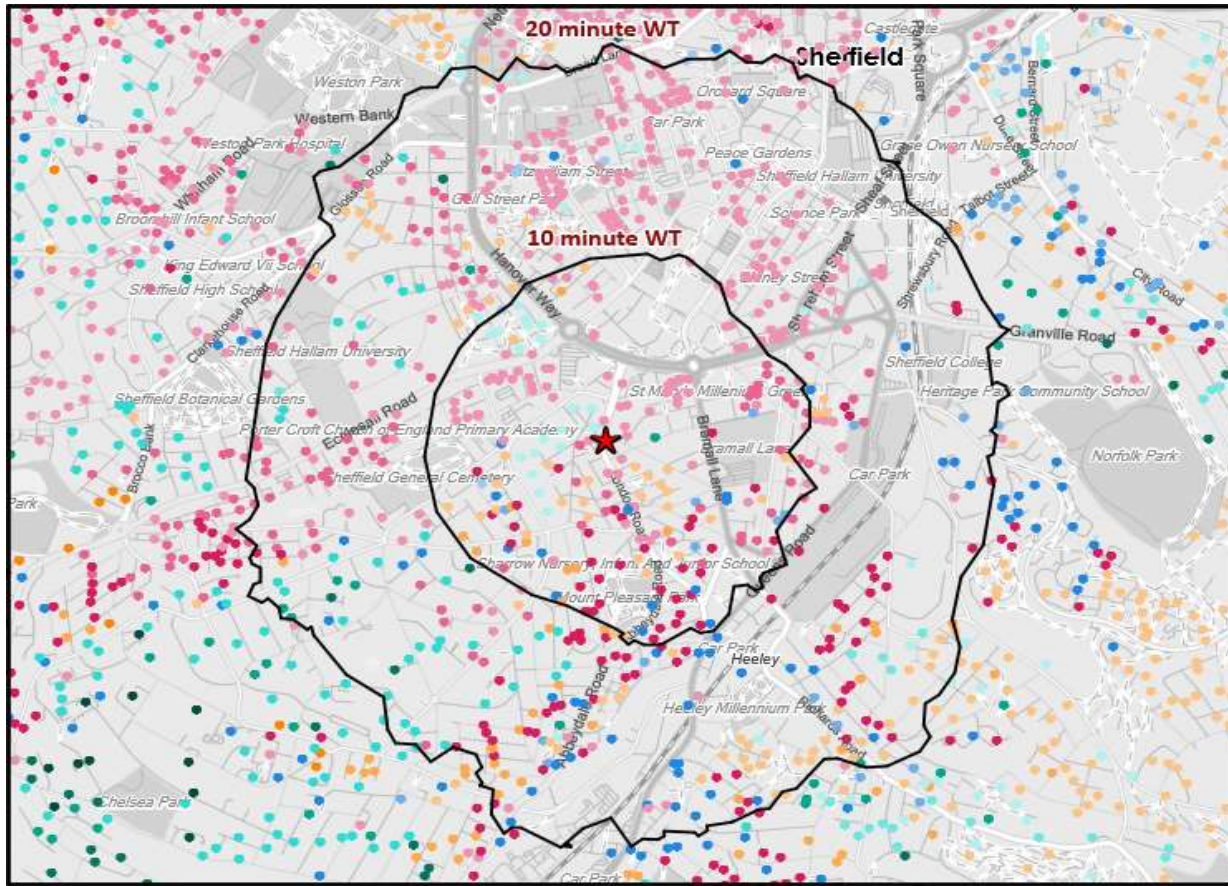

- Pub Sites
- Catchment
- **Polaris Plus Segments**
- **Young Adult - Showing I Care**
  - Low
  - Medium
  - High
- **Young Adult - Showing I'm Cool**
  - Low
  - Medium
  - High
- **Midlife - Young Kids**
  - Low
  - Medium
  - High
- **Midlife - Carefree**
  - Low
  - Medium
  - High
- **Mature**
  - Low
  - Medium
  - High

Polaris Plus Profile by Catchment

*WT= Walktime, **DT= Drivetime

Polaris Plus Segment	Population Count			Index vs GB average		
	10 min WT*	20 min WT*	20 min DT**	10 min WT*	20 min WT*	20 min DT**
Young Adult - Showing I Care						
Low	4,900	22,009	49,559	834	1,151	278
Medium	1,491	5,872	14,714	780	944	253
High	1,638	4,913	37,893	347	320	264
Young Adult - Showing I'm Cool						
Low	70	334	481	49	71	11
Medium	248	613	9,074	48	36	58
High	433	1,067	15,316	69	52	80
Midlife - Young Kids						
Low	1,243	3,307	72,048	80	65	152
Medium	517	1,255	34,653	25	18	55
High	0	0	6,609	0	0	29
Midlife - Carefree						
Low	1,698	2,233	29,611	356	144	205
Medium	0	257	33,140	0	8	116
High	0	1,474	28,830	0	30	62
Mature						
Low	21	165	22,244	3	6	88
Medium	0	149	39,691	0	3	74
High	0	0	25,101	0	0	63
Not Private Households	1,758	1,968	6,901	872	300	113