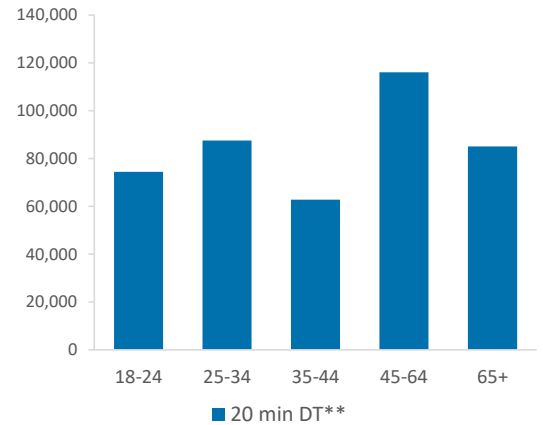

■ Over GB Average
■ Around GB Average
■ Under GB Average

*WT= Walktime, **DT= Drivetime

	Catchment Size (Counts)			Index vs GB Average			
	10 min WT*	20 min WT*	20 min DT**	10 min WT*	20 min WT*	20 min DT**	
Population	16,554	51,810	532,604	313	356	140	
Population & Adults 18+ index is based on all pubs							
Adults 18+	14,017	45,616	425,865	322	255	143	
Competition Pubs	14	108	465	93	338	128	
Adults 18+ per Competition Pub	1,001	422	916	121	51	111	
% Adults Likely to Drink	77.8%	79.7%	81.5%	94	97	99	
Affluence	Low	56.6%	61.5%	40.8%	220	240	159
	Medium	16.1%	17.9%	30.8%	41	45	78
	High	14.8%	16.3%	26.7%	44	49	80
*Affluence does not include Not Private Households							
Age Profile	18-24	6,122	19,951	74,393	456	475	172
	25-34	3,457	12,335	87,496	157	179	124
	35-44	1,840	5,225	62,826	86	78	92
	45-64	1,746	5,231	116,051	41	40	85
	65+	852	2,874	85,099	27	29	84

	Catchment Size (Counts)			Index vs GB Average			
	10 min WT*	20 min WT*	20 min DT**	10 min WT*	20 min WT*	20 min DT**	
Gender							
Male	9,051 (55%)	28,046 (54%)	266,621 (50%)	111	109	101	
	7,503 (45%)	23,764 (46%)	265,983 (50%)	90	91	99	
Economic Status (16-74)	Employed: Full-time	3,628 (26%)	12,301 (27%)	140,507 (36%)	62	66	86
	Employed: Part-time	1,070 (8%)	2,954 (7%)	50,016 (13%)	59	51	98
	Self employed	858 (6%)	2,675 (6%)	29,075 (7%)	64	62	77
	Unemployed	398 (3%)	965 (2%)	10,502 (3%)	120	90	112
	Retired	581 (4%)	1,760 (4%)	49,078 (12%)	30	28	90
	Other	7,449 (53%)	24,369 (54%)	115,509 (29%)	270	274	148
Total Worker Count	5,841	28,325	216,685				