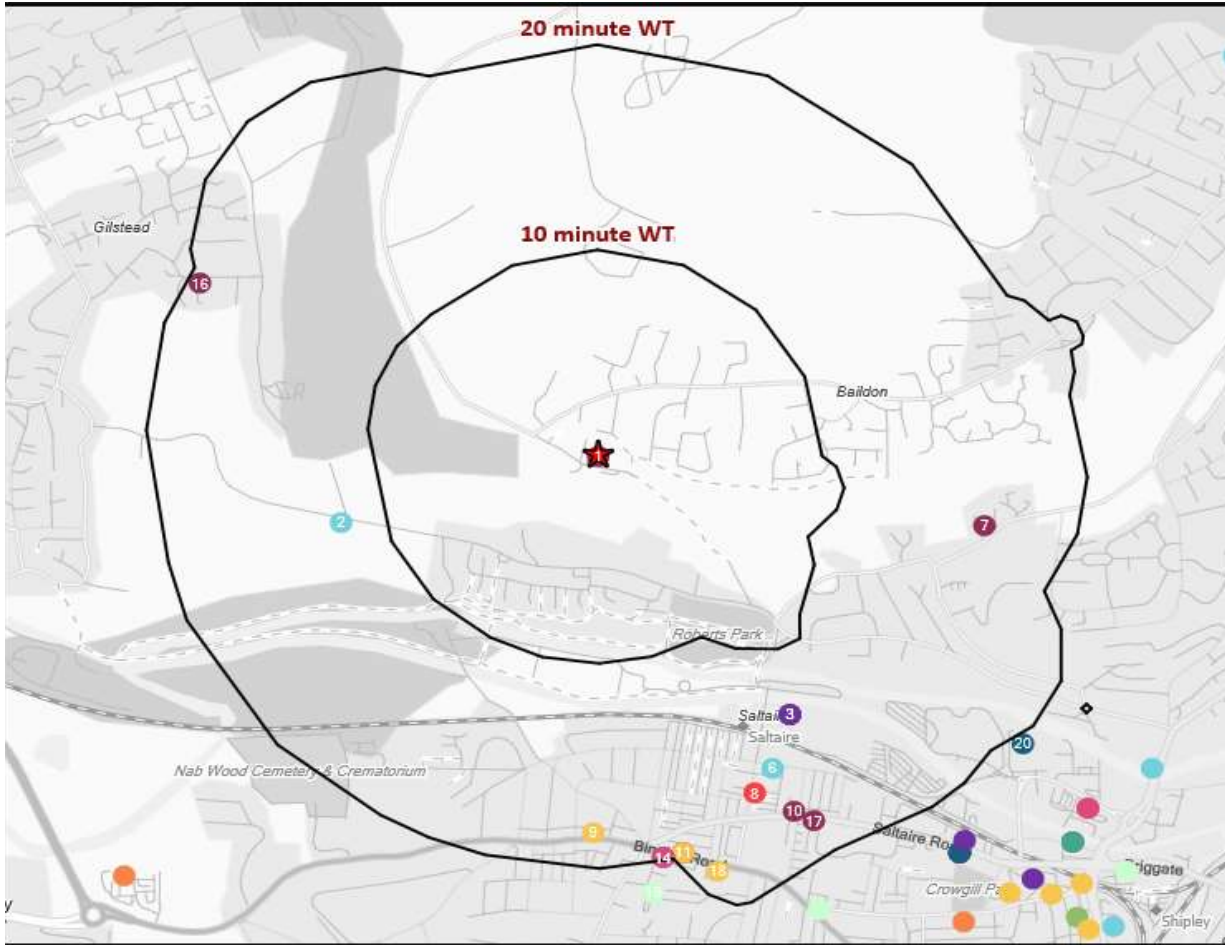

Index by Month

Seasonality of footfall from within 60m of the pub. Over 100 index indicates it is busier than average

Distance from Home

Illustrates how far those seen within 60m of the pub have travelled from their home location to get there

Time of Day/Day of Week

Polaris profile of people passing within 60m of the pub, these represent the potential customers walking past the door

- Pub Sites
- Catchment
- CGA Licensed Premises**
- ABOS
- Casual Dining
- Circuit Bar
- Clubland
- Community Pub
- Craft Led
- Family Pub Dining
- GPGF
- High Street Pub
- Hotel
- Large Venue
- Night Club
- Premium Local
- Restaurants
- Sports Clubs

Nearest 20 Pubs

Ref.	Name	Postcode	Operator	Segment	Distance (miles)
1	Old Glen House	BD17 5BN	Star Pubs & Bars	Premium Local	0.0
2	Bradford Amateur Rowing Club	BD17 5SP	Independent Free	Clubland	0.4
3	Boathouse	BD18 3LA	Punch Pub Company	Casual Dining	0.6
3	Salts Diner	BD18 3LA	Independent Free	Restaurants	0.6
3	Dont Tell Titus	BD18 3LA	Independent Free	Restaurants	0.6
6	Caroline St Social Club	BD18 3JZ	Independent Free	Clubland	0.6
7	Cricketers Arms	BD17 7NE	Unknown	Premium Local	0.7
8	Victoria Hall	BD18 3JS	Independent Free	Large Venue	0.7
9	Salt Bar And Kitchen	BD18 4DH	Ossett Brewery	High Street Pub	0.7
10	Fannys Ale & Cider House	BD18 3JN	Independent Free	Premium Local	0.7
11	Terrace	BD18 4SB	Independent Free	High Street Pub	0.7
11	La Rue Restaurant	BD18 4SB	Independent Free	Restaurants	0.7
11	Tallulah	BD18 4SB	Independent Free	High Street Pub	0.7
14	Bar 56	BD18 4SD	Independent Free	ABOS	0.7
14	Rosse	BD18 4SD	Concept Taverns	Family Pub Dining	0.7
16	Glen	BD16 3LN	Star Pubs & Bars	Premium Local	0.7
17	Salt Cellar	BD18 3JF	Trust Inns Limited	Premium Local	0.8
18	Als Star Bar	BD18 4RS	Independent Free	High Street Pub	0.8
19	Cap And Collar	BD18 4SJ	Independent Free	Community Pub	0.8
20	Victoria Mills	BD17 7EF	Independent Free	ABOS	0.9