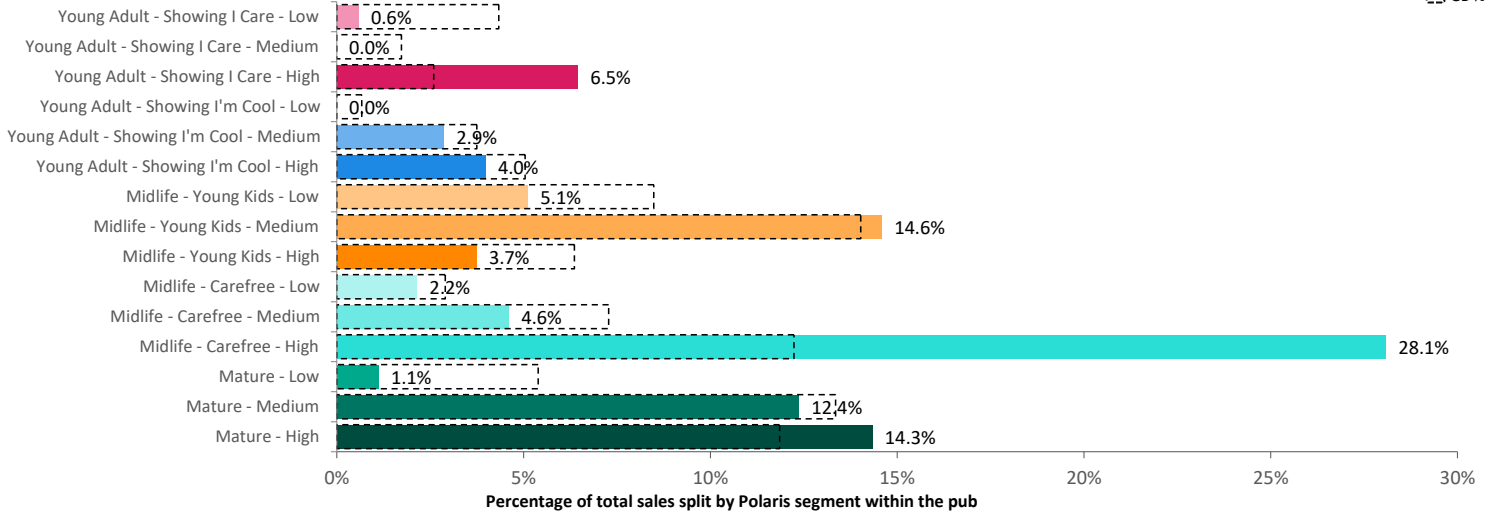

Spend by Polaris

GB %