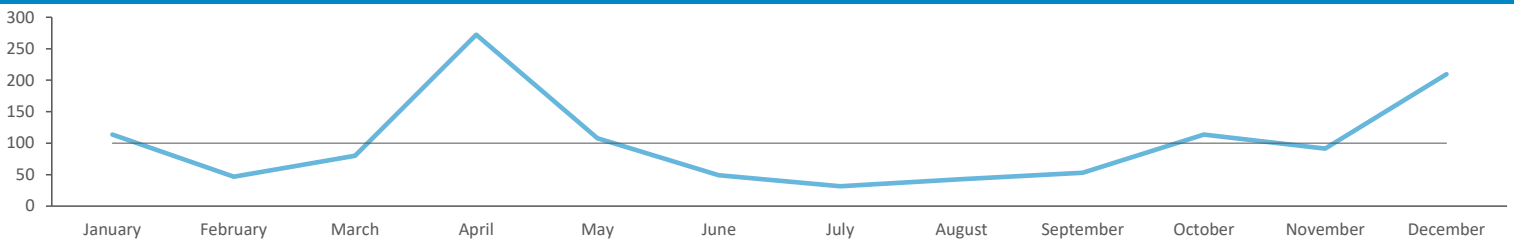

Total 1,604 6,556 119,664

Spend by Polaris

GB %

Average Transaction Values (£) by Polaris

Spend by Month

Time of Day/Day of Week

Time of day and day of week busyness from within a 60m radius of the pub calculated using GPS data

Index by Month

Seasonality of footfall from within 60m of the pub. Over 100 index indicates it is busier than average

Distance from Home

Illustrates how far those seen within 60m of the pub have travelled from their home location to get there