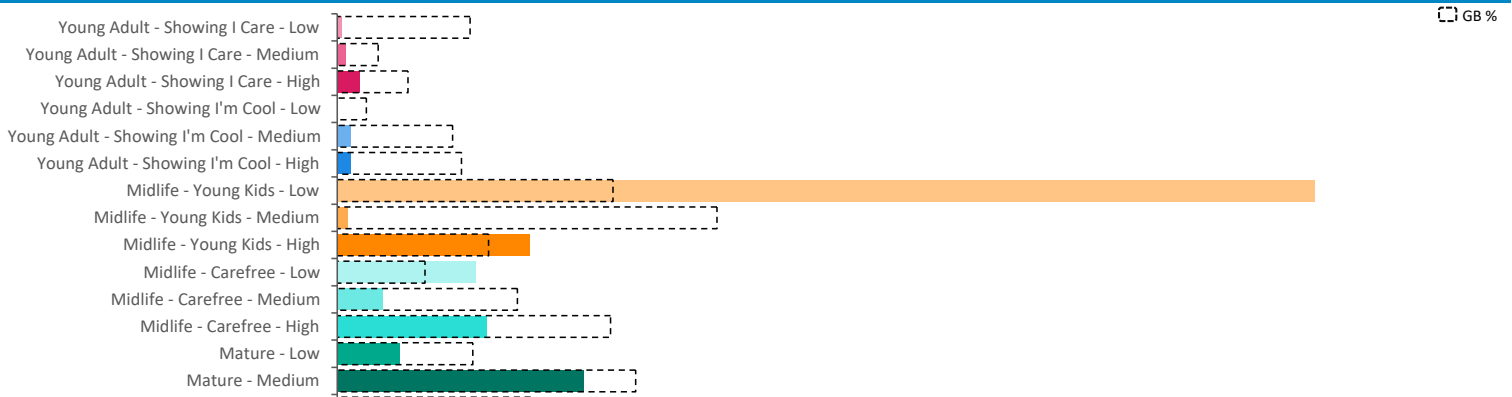

Polaris Plus Profile