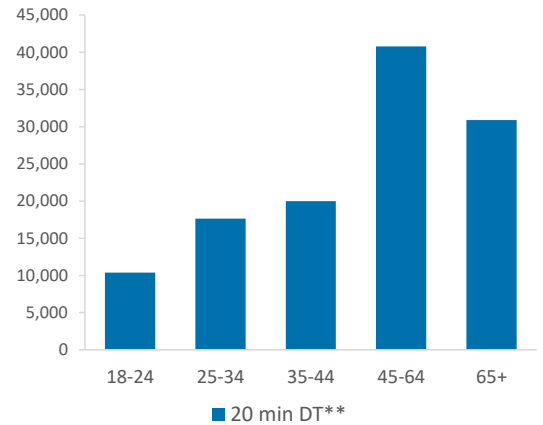

*WT= Walktime, **DT= Drivetime

	Catchment Size (Counts)			Index vs GB Average		
	10 min WT*	20 min WT*	20 min DT**	10 min WT*	20 min WT*	20 min DT**
Population	1,962	8,057	153,827	37	55	41
Adults 18+	1,604	6,556	119,664	37	37	40
Competition Pubs	1	14	159	7	44	44
Adults 18+ per Competition Pub	1,604	468	753	194	57	91
% Adults Likely to Drink	83.1%	83.8%	81.3%	101	102	99

Population & Adults 18+ index is based on all pubs

Affluence	Low	33.0%	19.7%	14.5%	128	77	57
	Medium	6.9%	22.1%	36.4%	17	56	92
	High	55.5%	57.1%	47.9%	166	170	143

*Affluence does not include Not Private Households

Age Profile	18-24	98	378	10,372	62	58	83
	25-34	162	1,056	17,623	62	99	86
	35-44	219	1,159	19,997	87	112	101
	45-64	532	2,337	40,774	106	113	104
	65+	593	1,626	30,898	158	106	105

	Catchment Size (Counts)			Index vs GB Average			
	10 min WT*	20 min WT*	20 min DT**	10 min WT*	20 min WT*	20 min DT**	
Gender							
	Male	954 (49%)	4,013 (50%)	75,785 (49%)	98	101	100
	Female	1,008 (51%)	4,044 (50%)	78,042 (51%)	102	99	100
Economic Status (16-74)							
	Employed: Full-time	498 (37%)	2,809 (47%)	45,293 (42%)	89	112	100
	Employed: Part-time	185 (14%)	782 (13%)	15,439 (14%)	106	100	109
	Self employed	133 (10%)	580 (10%)	10,803 (10%)	104	101	104
	Unemployed	28 (2%)	117 (2%)	2,335 (2%)	88	82	90
	Retired	284 (21%)	904 (15%)	16,055 (15%)	154	109	107
	Other	211 (16%)	839 (14%)	19,117 (18%)	80	71	89
Total Worker Count		377	3,379	50,520			