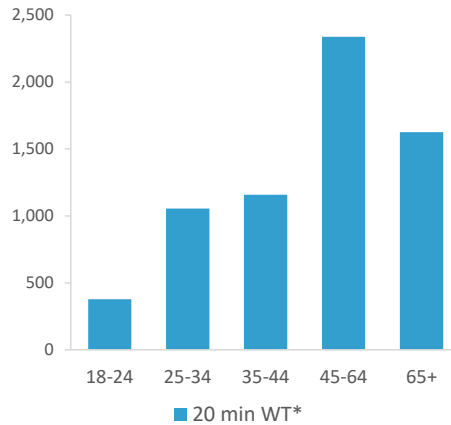

*WT= Walktime, **DT= Drivetime

	Catchment Size (Counts)			Index vs GB Average		
	10 min WT*	20 min WT*	20 min DT**	10 min WT*	20 min WT*	20 min DT**
Population	1,962	8,057	153,827	37	55	41
Adults 18+	1,604	6,556	119,664	37	37	40
Competition Pubs	1	14	159	7	44	44
Adults 18+ per Competition Pub	1,604	468	753	194	57	91
% Adults Likely to Drink	83.1%	83.8%	81.3%	101	102	99

Population & Adults 18+ index is based on all pubs

Affluence	Low	33.0%	19.7%	14.5%	128	77	57
	Medium	6.9%	22.1%	36.4%	17	56	92
	High	55.5%	57.1%	47.9%	166	170	143

*Affluence does not include Not Private Households

Age Profile	18-24	98	378	10,372	62	58	83
	25-34	162	1,056	17,623	62	99	86
	35-44	219	1,159	19,997	87	112	101
	45-64	532	2,337	40,774	106	113	104
	65+	593	1,626	30,898	158	106	105

	Catchment Size (Counts)			Index vs GB Average			
	10 min WT*	20 min WT*	20 min DT**	10 min WT*	20 min WT*	20 min DT**	
Gender							
	Male	954 (49%)	4,013 (50%)	75,785 (49%)	98	101	100
	Female	1,008 (51%)	4,044 (50%)	78,042 (51%)	102	99	100
Economic Status (16-74)							
	Employed: Full-time	498 (37%)	2,809 (47%)	45,293 (42%)	89	112	100
	Employed: Part-time	185 (14%)	782 (13%)	15,439 (14%)	106	100	109
	Self employed	133 (10%)	580 (10%)	10,803 (10%)	104	101	104
	Unemployed	28 (2%)	117 (2%)	2,335 (2%)	88	82	90
	Retired	284 (21%)	904 (15%)	16,055 (15%)	154	109	107
	Other	211 (16%)	839 (14%)	19,117 (18%)	80	71	89
Total Worker Count		377	3,379	50,520			