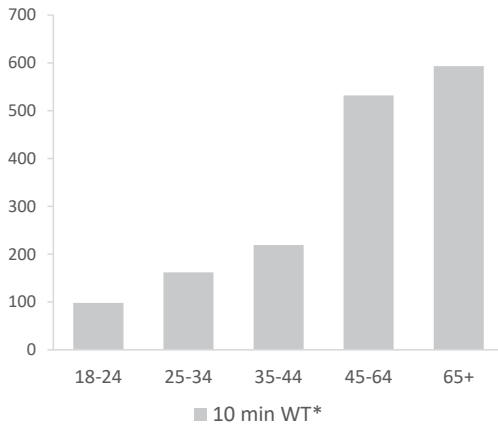

*WT= Walktime, **DT= Drivetime

	Catchment Size (Counts)			Index vs GB Average		
	10 min WT*	20 min WT*	20 min DT**	10 min WT*	20 min WT*	20 min DT**
Population	1,962	8,057	153,827	37	55	41
Adults 18+	1,604	6,556	119,664	37	37	40
Competition Pubs	1	14	159	7	44	44
Adults 18+ per Competition Pub	1,604	468	753	194	57	91
% Adults Likely to Drink	83.1%	83.8%	81.3%	101	102	99

Population & Adults 18+ index is based on all pubs

Affluence	Low	33.0%	19.7%	14.5%	128	77	57
	Medium	6.9%	22.1%	36.4%	17	56	92
	High	55.5%	57.1%	47.9%	166	170	143

*Affluence does not include Not Private Households

Age Profile	18-24	98	378	10,372	62	58	83
	25-34	162	1,056	17,623	62	99	86
	35-44	219	1,159	19,997	87	112	101
	45-64	532	2,337	40,774	106	113	104
	65+	593	1,626	30,898	158	106	105

	Catchment Size (Counts)			Index vs GB Average			
	10 min WT*	20 min WT*	20 min DT**	10 min WT*	20 min WT*	20 min DT**	
Gender							
	Male	954 (49%)	4,013 (50%)	75,785 (49%)	98	101	100
	Female	1,008 (51%)	4,044 (50%)	78,042 (51%)	102	99	100
Economic Status (16-74)							
	Employed: Full-time	498 (37%)	2,809 (47%)	45,293 (42%)	89	112	100
	Employed: Part-time	185 (14%)	782 (13%)	15,439 (14%)	106	100	109
	Self employed	133 (10%)	580 (10%)	10,803 (10%)	104	101	104
	Unemployed	28 (2%)	117 (2%)	2,335 (2%)	88	82	90
	Retired	284 (21%)	904 (15%)	16,055 (15%)	154	109	107
	Other	211 (16%)	839 (14%)	19,117 (18%)	80	71	89
Total Worker Count		377	3,379	50,520			