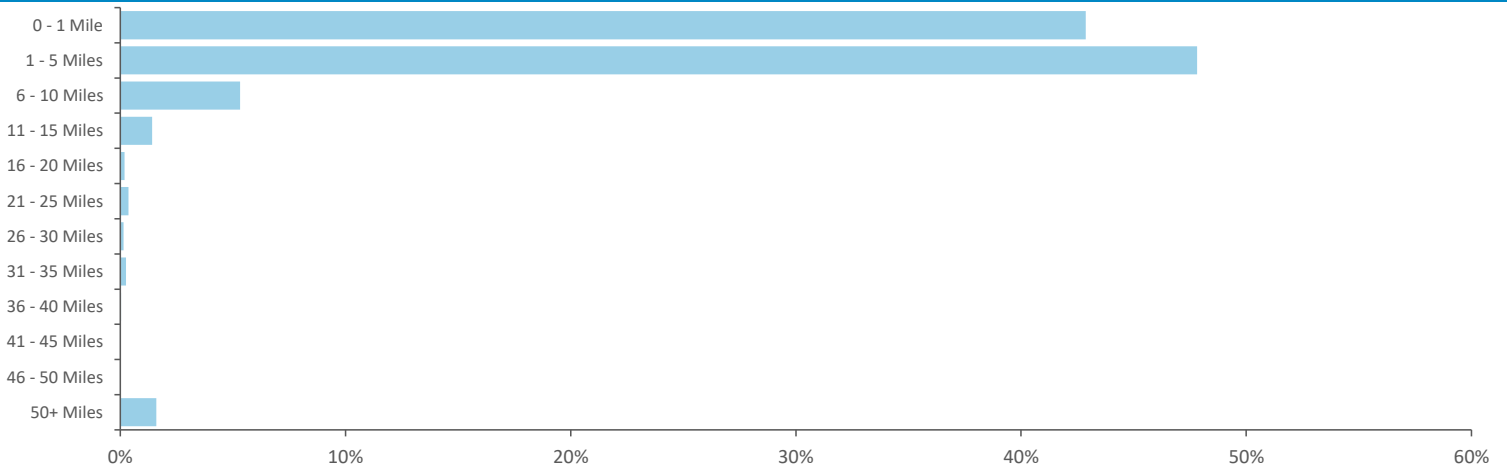

Total 1,604 6,556 119,664

Spend by Polaris

GB %

Average Transaction Values (£) by Polaris

Spend by Month

Time of Day/Day of Week

Time of day and day of week busyness from within a 60m radius of the pub calculated using GPS data

Index by Month

Seasonality of footfall from within 60m of the pub. Over 100 index indicates it is busier than average

Distance from Home

Illustrates how far those seen within 60m of the pub have travelled from their home location to get there