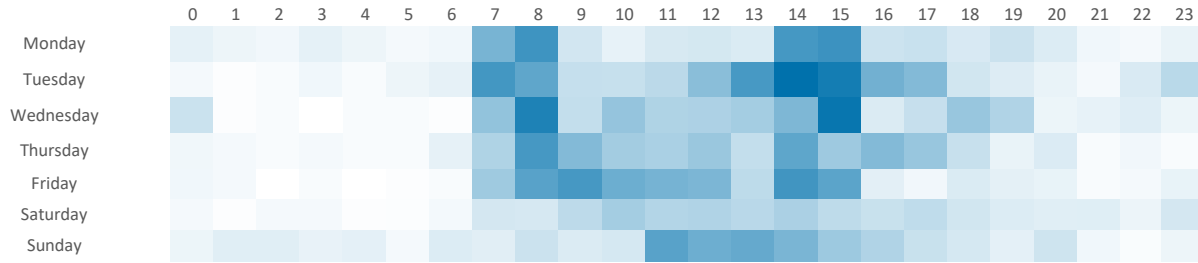

Total 1,604 6,556 119,664

Spend by Polaris

GB %

Average Transaction Values (£) by Polaris

Spend by Month

Time of Day/Day of Week

Time of day and day of week busyness from within a 60m radius of the pub calculated using GPS data

Index by Month

Seasonality of footfall from within 60m of the pub. Over 100 index indicates it is busier than average

Distance from Home

Illustrates how far those seen within 60m of the pub have travelled from their home location to get there