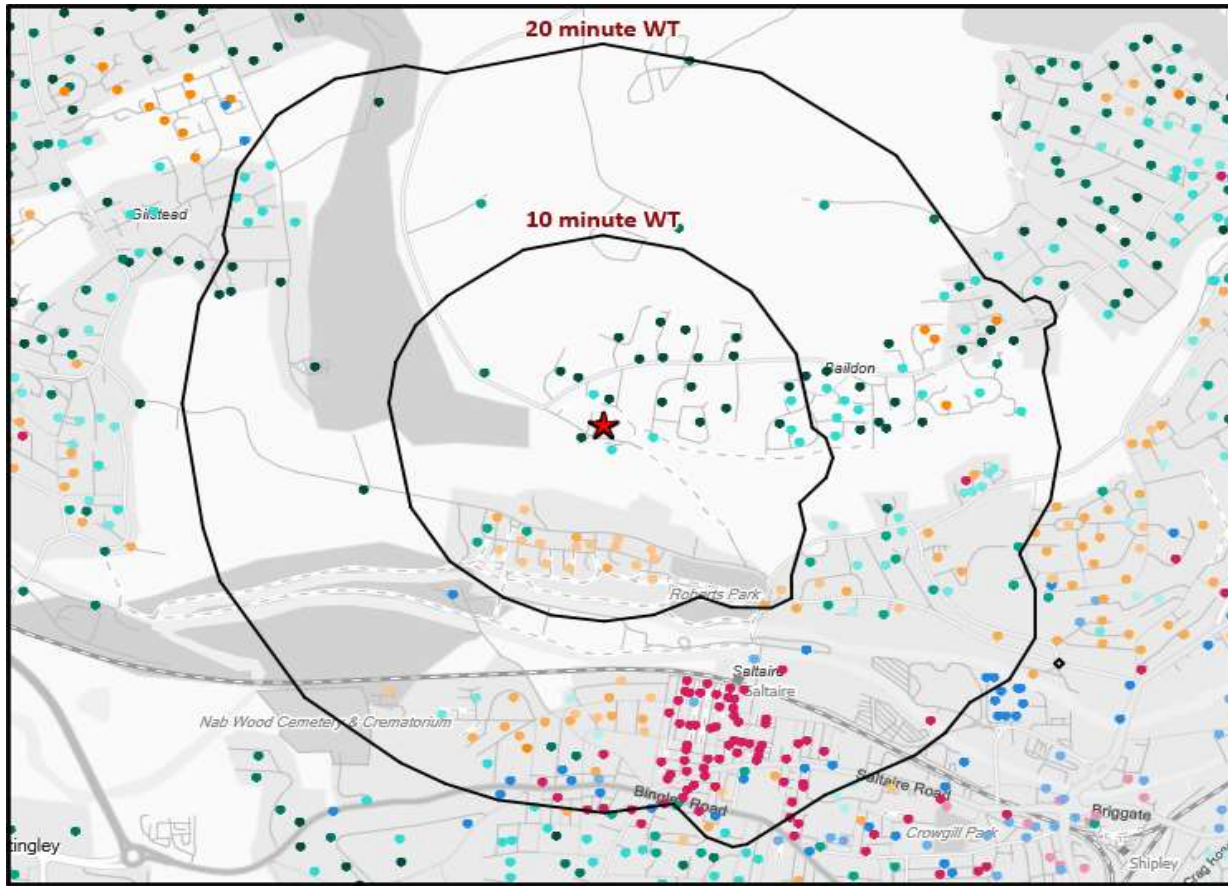

Polaris Plus Profile by Catchment

*WT= Walktime, **DT= Drivetime

Polaris Plus Segment	Population Count			Index vs GB average		
	10 min WT*	20 min WT*	20 min DT**	10 min WT*	20 min WT*	20 min DT**
Young Adult - Showing I Care						
Low	0	0	840	0	0	17
Medium	0	0	0	0	0	0
High	0	1,566	14,984	0	709	372
Young Adult - Showing I'm Cool						
Low	0	0	0	0	0	0
Medium	0	39	2,617	0	16	59
High	0	523	4,820	0	178	90
Midlife - Young Kids						
Low	426	814	5,923	239	112	45
Medium	84	681	14,977	35	70	84
High	0	115	5,073	0	33	79
Midlife - Carefree						
Low	0	37	3,627	0	17	89
Medium	7	332	10,885	6	75	135
High	224	577	17,501	128	81	134
Mature						
Low	103	440	7,017	108	113	99
Medium	19	398	15,049	9	48	99
High	667	960	14,980	443	156	133
Not Private Households	74	74	1,371	321	78	80