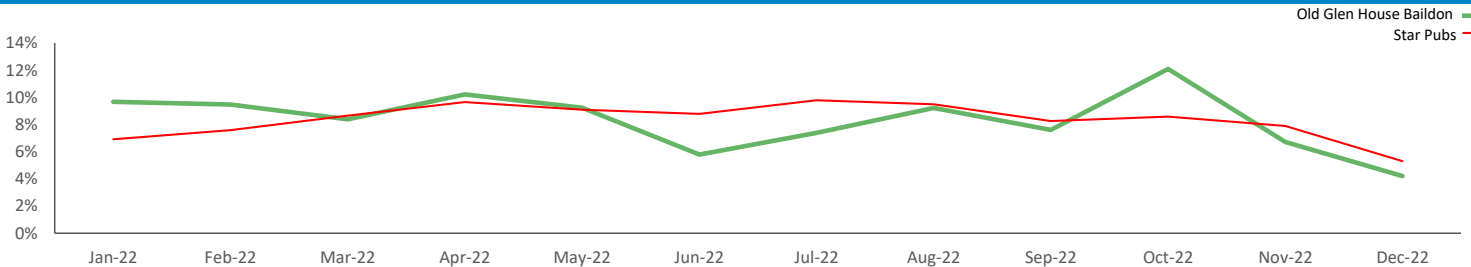

Total 1,604 6,556 119,664

Spend by Polaris

GB %

Average Transaction Values (£) by Polaris

Spend by Month

Time of Day/Day of Week

Time of day and day of week busyness from within a 60m radius of the pub calculated using GPS data

Index by Month

Seasonality of footfall from within 60m of the pub. Over 100 index indicates it is busier than average

Distance from Home

Illustrates how far those seen within 60m of the pub have travelled from their home location to get there