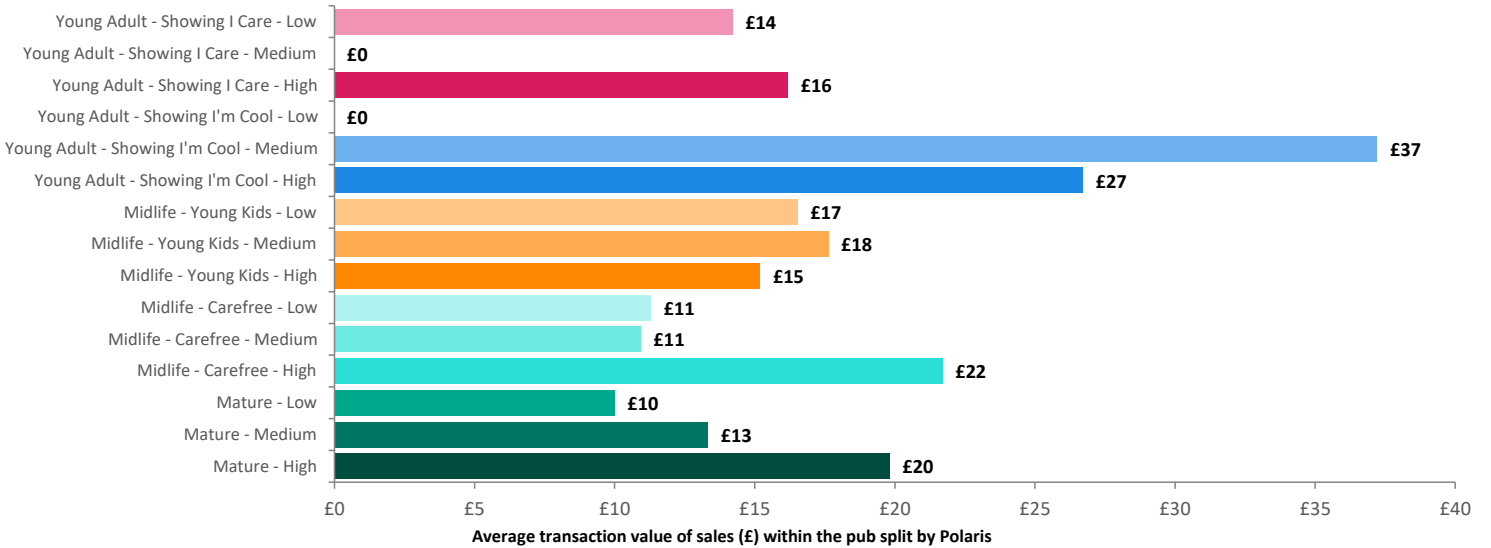

Total 1,604 6,556 119,664

Spend by Polaris

GB %

Average Transaction Values (£) by Polaris

Spend by Month

Time of Day/Day of Week

Time of day and day of week busyness from within a 60m radius of the pub calculated using GPS data

Index by Month

Seasonality of footfall from within 60m of the pub. Over 100 index indicates it is busier than average

Distance from Home

Illustrates how far those seen within 60m of the pub have travelled from their home location to get there