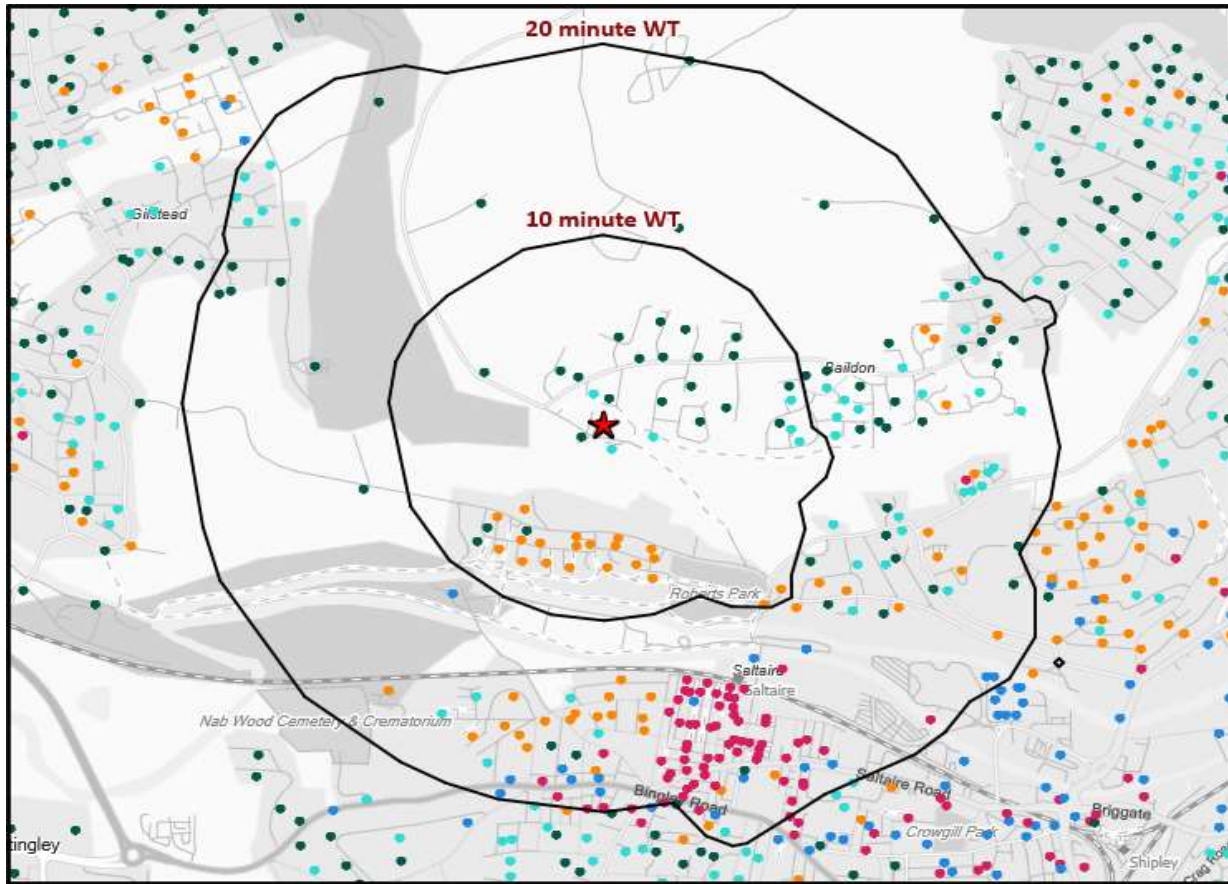

- Pub Sites
- Catchment
- **Polaris Segments**
- Young Adult - Showing I Care
- Young Adult - Showing I'm Cool
- Midlife - Young Kids
- Midlife - Carefree
- Mature

Polaris Profile by Catchment

*WT= Walktime, **DT= Drivetime

Polaris Segment	Population Count			Index vs GB average		
	10 min WT*	20 min WT*	20 min DT**	10 min WT*	20 min WT*	20 min DT**
Young Adult - Showing I Care	0	1,566	15,824	0	268	148
Young Adult - Showing I'm Cool	0	562	7,437	0	93	68
Midlife - Young Kids	510	1,610	25,973	101	78	69
Midlife - Carefree	231	946	32,013	68	69	127
Mature	789	1,798	37,046	176	98	111
Not Private Households	74	74	1,371	321	78	80
Total	1,604	6,556	119,664