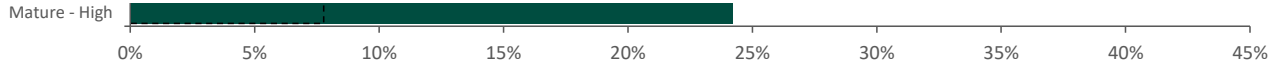

Mobile Data Summary - Old Glen House Baildon

© 2023 CACI Limited and all other applicable third party notices (©2022, Digital Envoy. All Rights Reserved) can be found at www.caci.co.uk/copyrightnotices.pdf

Time of Day/Day of Week

Polaris profile of people passing within 60m of the pub, these represent the potential customers walking past the door