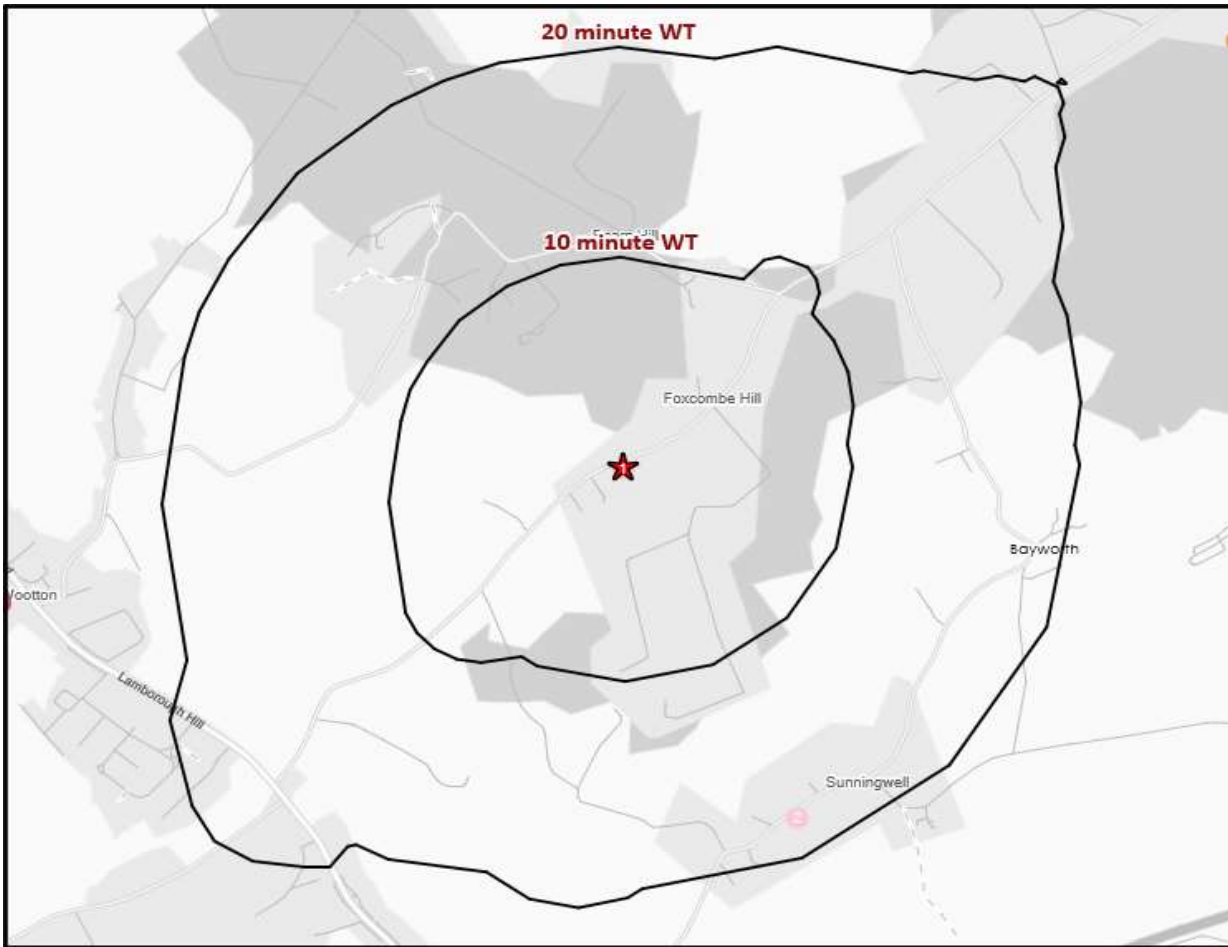

- Pub Sites
- Catchment
- **CGA Licensed Premises**
- ABOS
- Casual Dining
- Circuit Bar
- Clubland
- Community Pub
- Craft Led
- Family Pub Dining
- GPGF
- High Street Pub
- Hotel
- Large Venue
- Night Club
- Premium Local
- Restaurants
- Sports Clubs

Nearest 20 Pubs

Ref.	Name	Postcode	Operator	Segment	Distance (miles)
1	Fox Inn	OX 1 5DR	Star Pubs & Bars	GPGF	0.0
2	Flowing Well	OX13 6RB	Greene King	GPGF	0.7
3	Bystander	OX13 6DN	Greene King	Family Pub Dining	1.0