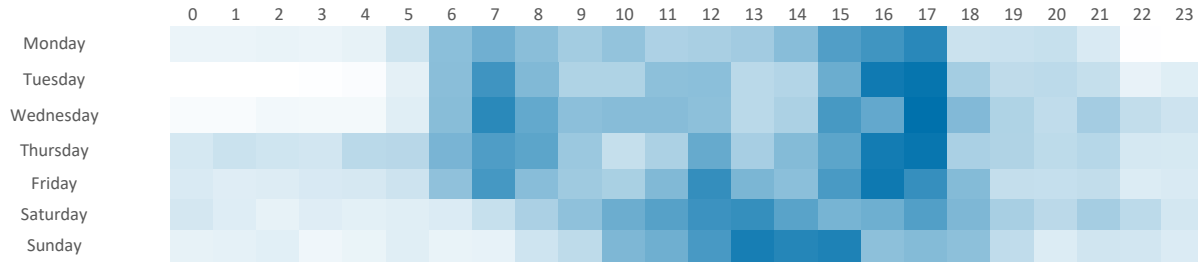

GB %

Average Transaction Values (£) by Polaris

Spend by Month

Time of Day/Day of Week

Time of day and day of week busyness from within a 60m radius of the pub calculated using GPS data

Index by Month

Seasonality of footfall from within 60m of the pub. Over 100 index indicates it is busier than average