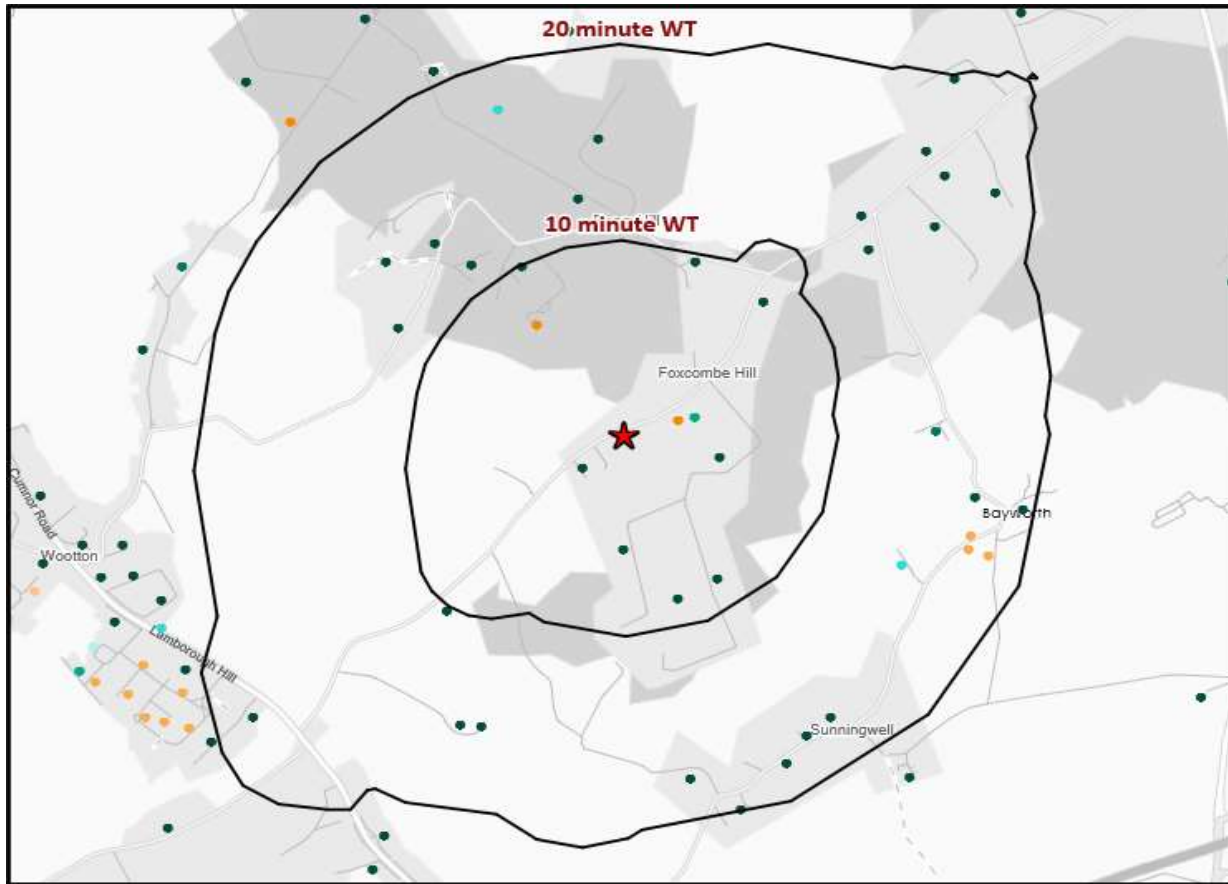

- Pub Sites
- Catchment
- **Polaris Plus Segments**
- Young Adult - Showing I Care
  - Low
  - Medium
  - High
- Young Adult - Showing I'm Cool
  - Low
  - Medium
  - High
- Midlife - Young Kids
  - Low
  - Medium
  - High
- Midlife - Carefree
  - Low
  - Medium
  - High
- Mature
  - Low
  - Medium
  - High

Polaris Plus Profile by Catchment

*WT= Walktime, **DT= Drivetime

Polaris Plus Segment	Population Count			Index vs GB average		
	10 min WT*	20 min WT*	20 min DT**	10 min WT*	20 min WT*	20 min DT**
Young Adult - Showing I Care						
Low	0	0	24,077	0	0	266
Medium	0	0	4,495	0	0	153
High	0	0	6,733	0	0	93
Young Adult - Showing I'm Cool						
Low	0	0	265	0	0	12
Medium	0	0	576	0	0	7
High	0	0	17,979	0	0	186
Midlife - Young Kids						
Low	0	0	15,827	0	0	66
Medium	0	57	32,270	0	41	100
High	0	10	13,932	0	20	120
Midlife - Carefree						
Low	0	0	3,228	0	0	44
Medium	0	0	3,072	0	0	21
High	0	27	33,059	0	26	140
Mature						
Low	0	16	7,423	0	29	58
Medium	0	33	15,640	0	28	57
High	0	716	33,614	0	810	166
Not Private Households	0	83	3,848	0	613	124