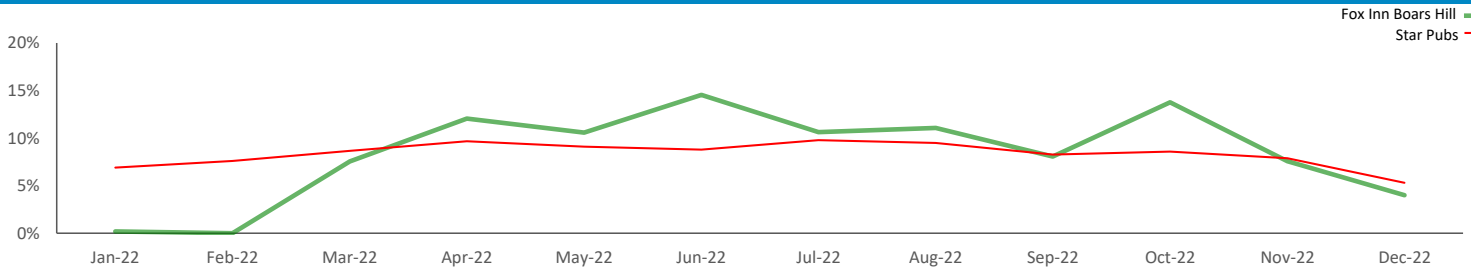

GB %

Average Transaction Values (£) by Polaris

Spend by Month

Time of Day/Day of Week

Time of day and day of week busyness from within a 60m radius of the pub calculated using GPS data

Index by Month

Seasonality of footfall from within 60m of the pub. Over 100 index indicates it is busier than average