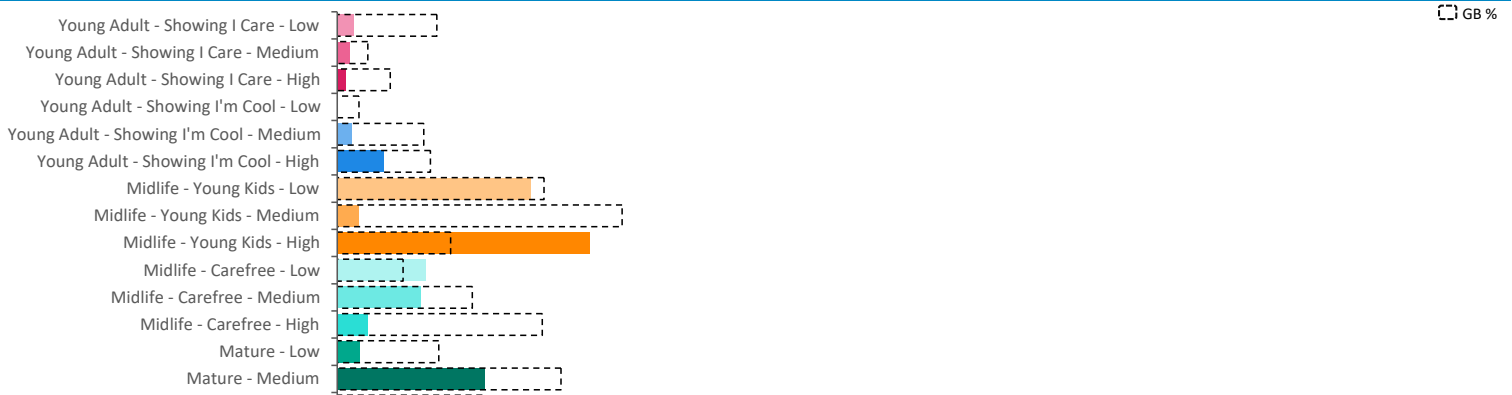

Polaris Plus Profile