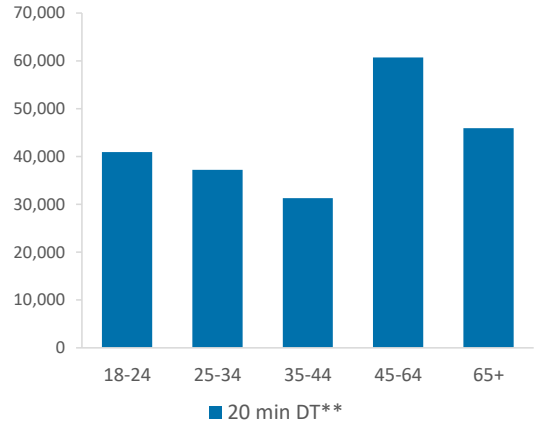

■ Over GB Average
■ Around GB Average
■ Under GB Average

*WT= Walktime, **DT= Drivetime

		Catchment Size (Counts)			Index vs GB Average		
		10 min WT*	20 min WT*	20 min DT**	10 min WT*	20 min WT*	20 min DT**
Population		0	1,114	270,691	0	8	71
Population & Adults 18+ index is based on all pubs							
Adults 18+		0	942	216,038	0	5	72
Competition Pubs		0	3	341	0	9	94
Adults 18+ per Competition Pub		0	314	634	0	38	77
% Adults Likely to Drink		0.0%	86.1%	83.0%	0	104	101
Affluence	Low	0.0%	1.7%	23.5%	0	7	92
	Medium	0.0%	9.6%	25.9%	0	24	66
	High	0.0%	79.9%	48.7%	0	238	145
*Affluence does not include Not Private Households							
Age Profile	18-24	0	55	40,926	0	61	186
	25-34	0	97	37,199	0	66	103
	35-44	0	81	31,311	0	56	90
	45-64	0	379	60,698	0	133	88
	65+	0	330	45,904	0	155	89

		Catchment Size (Counts)			Index vs GB Average		
		10 min WT*	20 min WT*	20 min DT**	10 min WT*	20 min WT*	20 min DT**
Gender	Male	0 (0%)	537 (48%)	137,791 (51%)	0	97	103
	Female	0 (0%)	577 (52%)	132,900 (49%)	0	102	97
Economic Status (16-74)	Employed: Full-time	0 (0%)	301 (38%)	81,473 (41%)	0	92	98
	Employed: Part-time	0 (0%)	104 (13%)	22,057 (11%)	0	102	85
	Self employed	0 (0%)	138 (18%)	17,531 (9%)	0	184	92
	Unemployed	0 (0%)	5 (1%)	3,087 (2%)	0	27	65
	Retired	0 (0%)	125 (16%)	19,651 (10%)	0	116	72
	Other	0 (0%)	112 (14%)	55,438 (28%)	0	72	141
Total Worker Count		0	294	132,391			