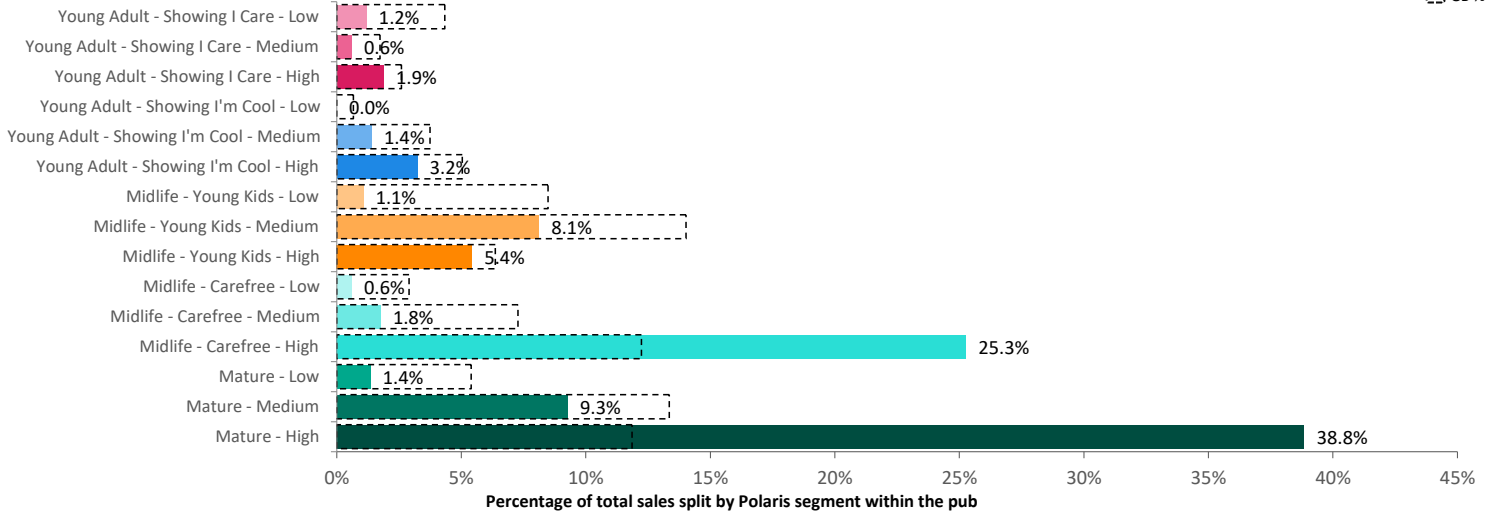

GB %

Average Transaction Values (£) by Polaris

Spend by Month

Time of Day/Day of Week

Time of day and day of week busyness from within a 60m radius of the pub calculated using GPS data

Index by Month

Seasonality of footfall from within 60m of the pub. Over 100 index indicates it is busier than average