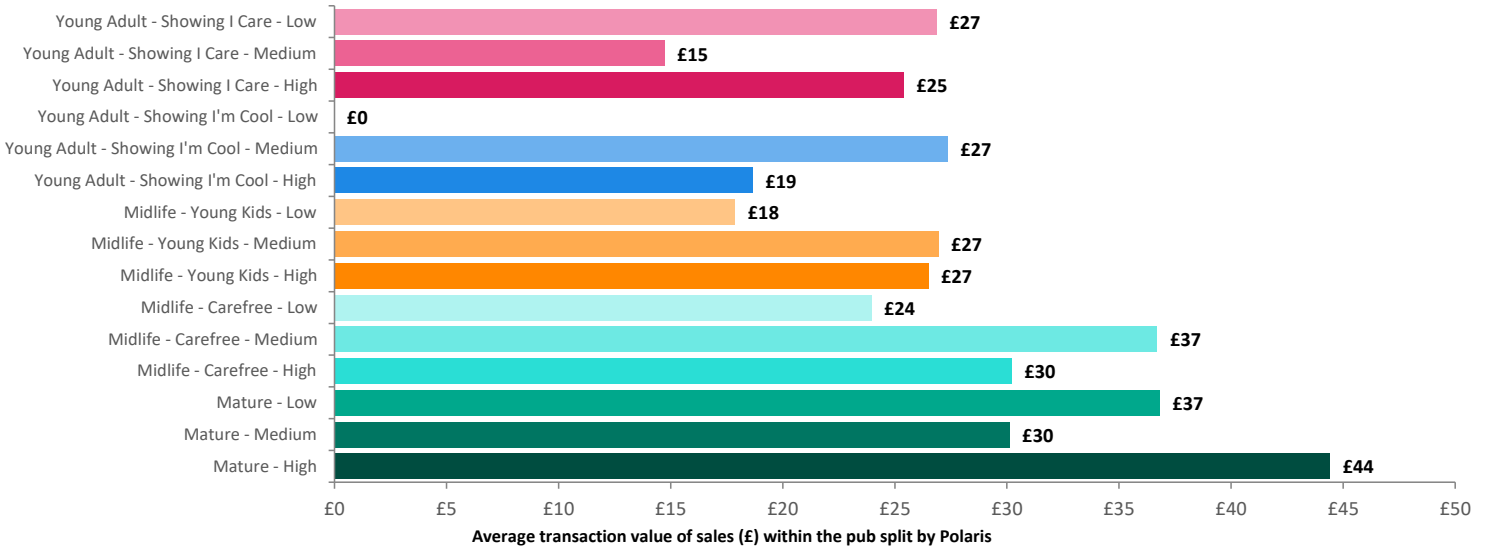

Polaris Plus Profile by Catchment

*WT= Walktime, **DT= Drivetime

Polaris Plus Segment	Population Count			Index vs GB average		
	10 min WT*	20 min WT*	20 min DT**	10 min WT*	20 min WT*	20 min DT**
Young Adult - Showing I Care						
Low	0	0	24,077	0	0	266
Medium	0	0	4,495	0	0	153
High	0	0	6,733	0	0	93
Young Adult - Showing I'm Cool						
Low	0	0	265	0	0	12
Medium	0	0	576	0	0	7
High	0	0	17,979	0	0	186
Midlife - Young Kids						
Low	0	0	15,827	0	0	66
Medium	0	57	32,270	0	41	100
High	0	10	13,932	0	20	120
Midlife - Carefree						
Low	0	0	3,228	0	0	44
Medium	0	0	3,072	0	0	21
High	0	27	33,059	0	26	140
Mature						
Low	0	16	7,423	0	29	58
Medium	0	33	15,640	0	28	57
High	0	716	33,614	0	810	166
Not Private Households	0	83	3,848	0	613	124

GB %

Average Transaction Values (£) by Polaris

Spend by Month

Time of Day/Day of Week

Time of day and day of week busyness from within a 60m radius of the pub calculated using GPS data

Index by Month

Seasonality of footfall from within 60m of the pub. Over 100 index indicates it is busier than average