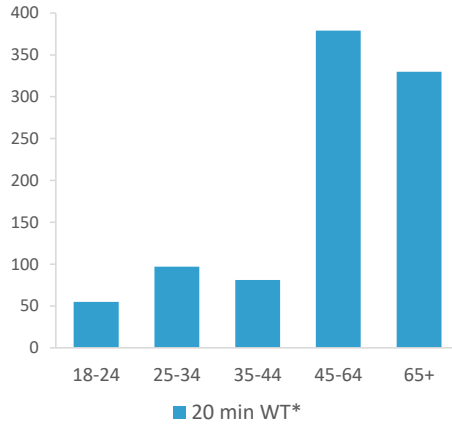

■ Over GB Average
■ Around GB Average
■ Under GB Average

*WT= Walktime, **DT= Drivetime

		Catchment Size (Counts)			Index vs GB Average		
		10 min WT*	20 min WT*	20 min DT**	10 min WT*	20 min WT*	20 min DT**
Population		0	1,114	270,691	0	8	71
Population & Adults 18+ index is based on all pubs							
Adults 18+		0	942	216,038	0	5	72
Competition Pubs		0	3	341	0	9	94
Adults 18+ per Competition Pub		0	314	634	0	38	77
% Adults Likely to Drink		0.0%	86.1%	83.0%	0	104	101
Affluence	Low	0.0%	1.7%	23.5%	0	7	92
	Medium	0.0%	9.6%	25.9%	0	24	66
	High	0.0%	79.9%	48.7%	0	238	145
*Affluence does not include Not Private Households							
Age Profile	18-24	0	55	40,926	0	61	186
	25-34	0	97	37,199	0	66	103
	35-44	0	81	31,311	0	56	90
	45-64	0	379	60,698	0	133	88
	65+	0	330	45,904	0	155	89

		Catchment Size (Counts)			Index vs GB Average		
		10 min WT*	20 min WT*	20 min DT**	10 min WT*	20 min WT*	20 min DT**
Gender	Male	0 (0%)	537 (48%)	137,791 (51%)	0	97	103
	Female	0 (0%)	577 (52%)	132,900 (49%)	0	102	97
Economic Status (16-74)	Employed: Full-time	0 (0%)	301 (38%)	81,473 (41%)	0	92	98
	Employed: Part-time	0 (0%)	104 (13%)	22,057 (11%)	0	102	85
	Self employed	0 (0%)	138 (18%)	17,531 (9%)	0	184	92
	Unemployed	0 (0%)	5 (1%)	3,087 (2%)	0	27	65
	Retired	0 (0%)	125 (16%)	19,651 (10%)	0	116	72
	Other	0 (0%)	112 (14%)	55,438 (28%)	0	72	141
Total Worker Count		0	294	132,391			