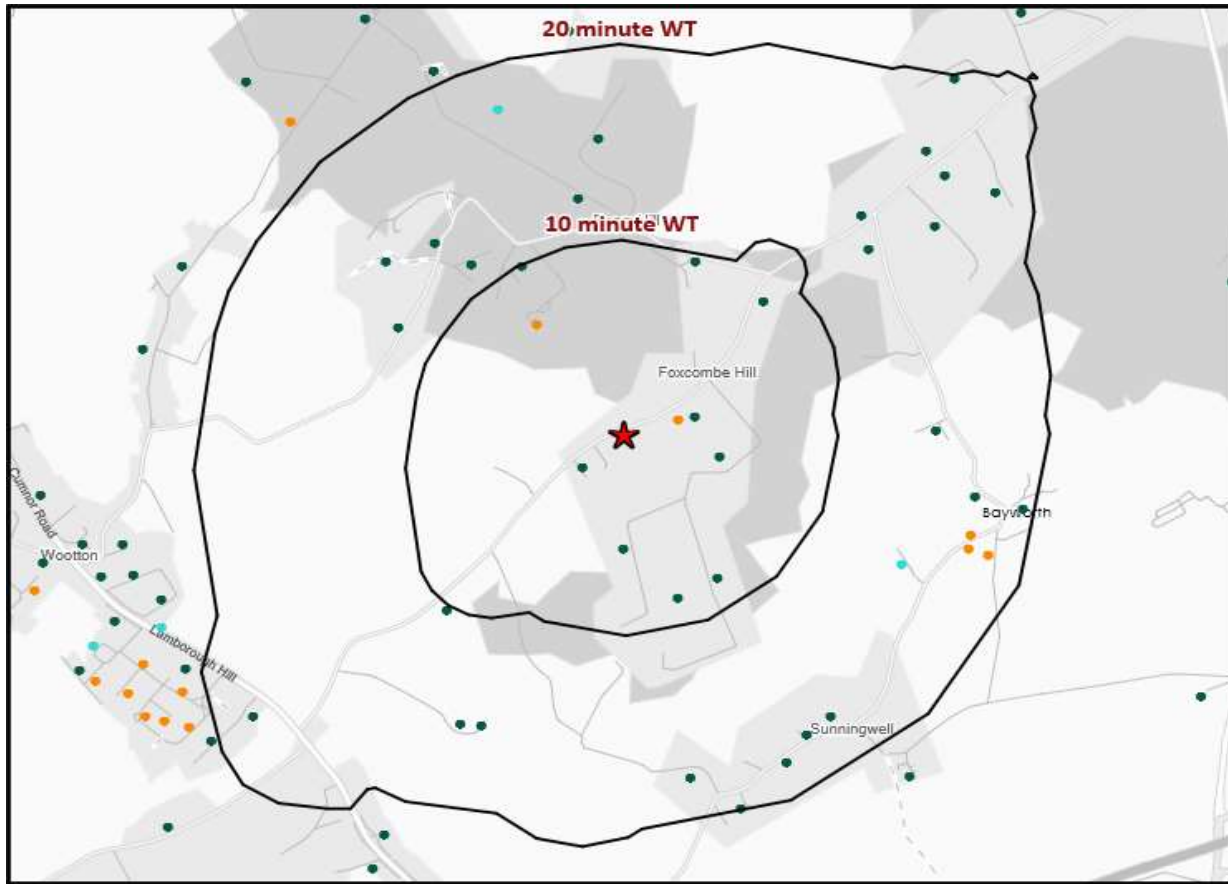

Polaris Profile by Catchment

*WT= Walktime, **DT= Drivetime

Polaris Segment	Population Count			Index vs GB average		
	10 min WT*	20 min WT*	20 min DT**	10 min WT*	20 min WT*	20 min DT**
Young Adult - Showing I Care	0	0	35,305	0	0	183
Young Adult - Showing I'm Cool	0	0	18,820	0	0	95
Midlife - Young Kids	0	67	62,029	0	23	91
Midlife - Carefree	0	27	39,359	0	14	87
Mature	0	765	56,677	0	290	94
Not Private Households	0	83	3,848	0	613	124
Total	0	942	216,038