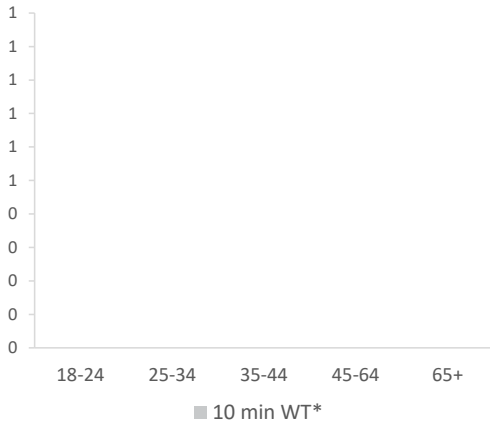

■ Over GB Average
■ Around GB Average
■ Under GB Average

*WT= Walktime, **DT= Drivetime

		Catchment Size (Counts)			Index vs GB Average		
		10 min WT*	20 min WT*	20 min DT**	10 min WT*	20 min WT*	20 min DT**
Population		0	1,114	270,691	0	8	71
Population & Adults 18+ index is based on all pubs							
Adults 18+		0	942	216,038	0	5	72
Competition Pubs		0	3	341	0	9	94
Adults 18+ per Competition Pub		0	314	634	0	38	77
% Adults Likely to Drink		0.0%	86.1%	83.0%	0	104	101
Affluence	Low	0.0%	1.7%	23.5%	0	7	92
	Medium	0.0%	9.6%	25.9%	0	24	66
	High	0.0%	79.9%	48.7%	0	238	145
*Affluence does not include Not Private Households							
Age Profile	18-24	0	55	40,926	0	61	186
	25-34	0	97	37,199	0	66	103
	35-44	0	81	31,311	0	56	90
	45-64	0	379	60,698	0	133	88
	65+	0	330	45,904	0	155	89

		Catchment Size (Counts)			Index vs GB Average		
		10 min WT*	20 min WT*	20 min DT**	10 min WT*	20 min WT*	20 min DT**
Gender	Male	0 (0%)	537 (48%)	137,791 (51%)	0	97	103
	Female	0 (0%)	577 (52%)	132,900 (49%)	0	102	97
Economic Status (16-74)	Employed: Full-time	0 (0%)	301 (38%)	81,473 (41%)	0	92	98
	Employed: Part-time	0 (0%)	104 (13%)	22,057 (11%)	0	102	85
	Self employed	0 (0%)	138 (18%)	17,531 (9%)	0	184	92
	Unemployed	0 (0%)	5 (1%)	3,087 (2%)	0	27	65
	Retired	0 (0%)	125 (16%)	19,651 (10%)	0	116	72
	Other	0 (0%)	112 (14%)	55,438 (28%)	0	72	141
Total Worker Count		0	294	132,391			