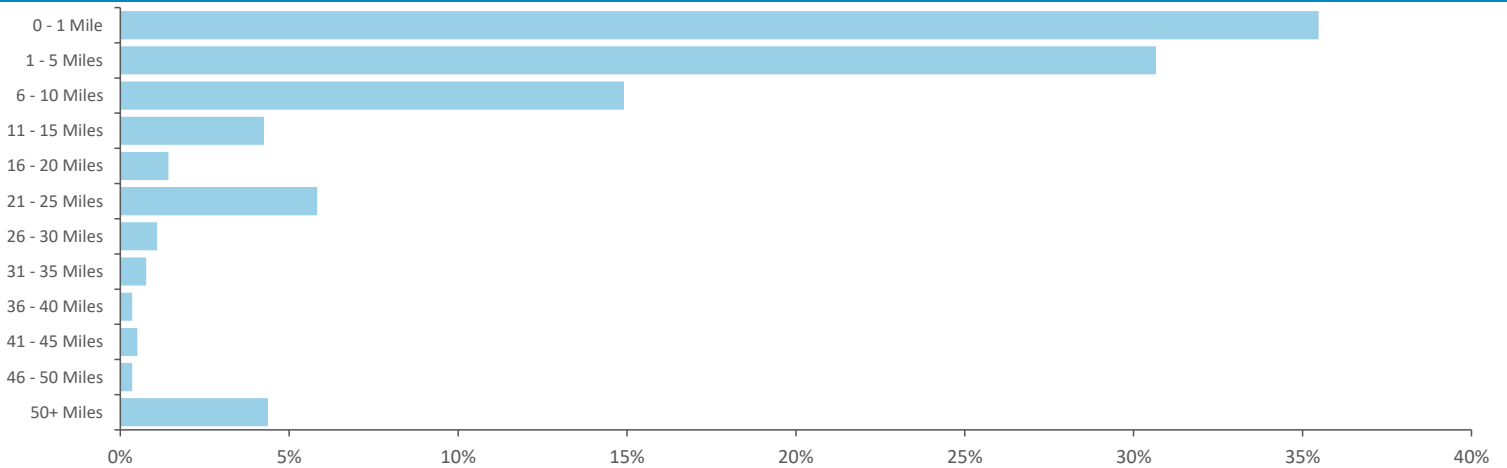

Distance from Home

Illustrates how far those seen within 60m of the pub have travelled from their home location to get there