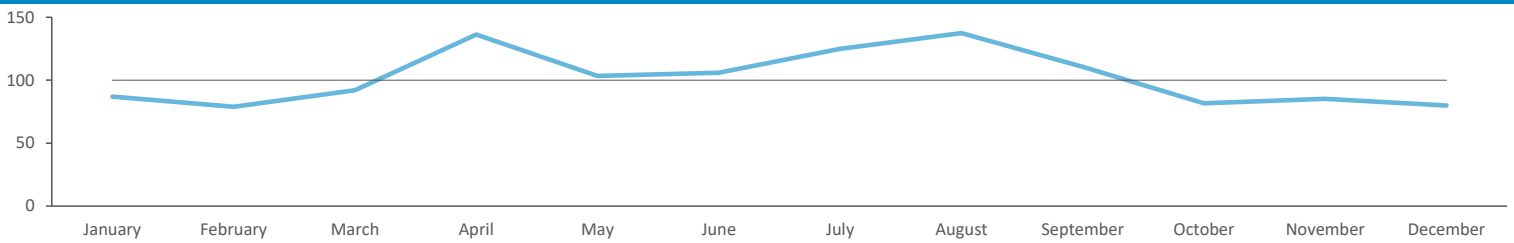

GB %

Average Transaction Values (£) by Polaris

Spend by Month

Time of Day/Day of Week

Time of day and day of week busyness from within a 60m radius of the pub calculated using GPS data

Index by Month

Seasonality of footfall from within 60m of the pub. Over 100 index indicates it is busier than average