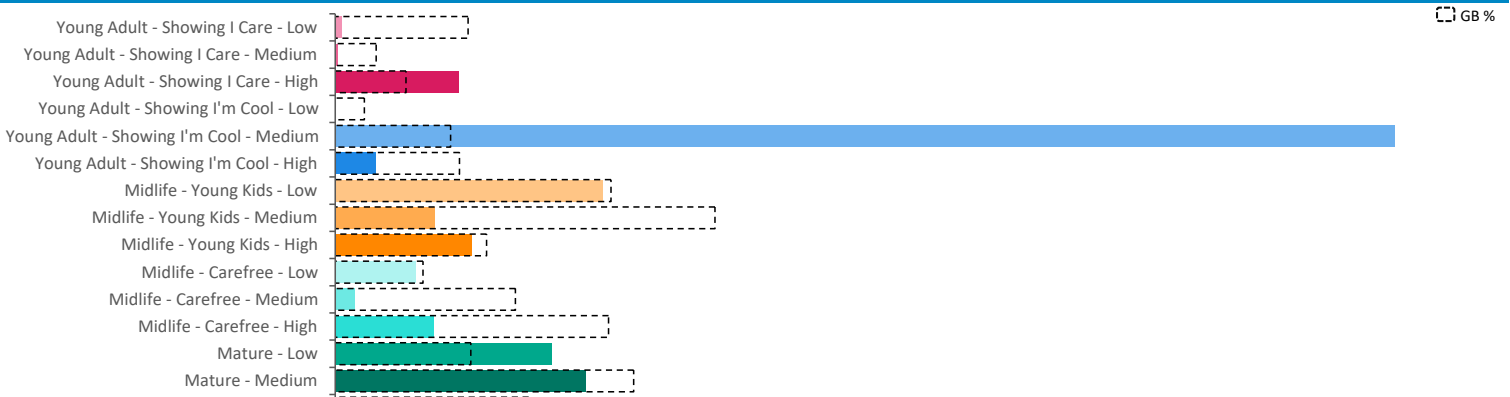

Polaris Plus Profile