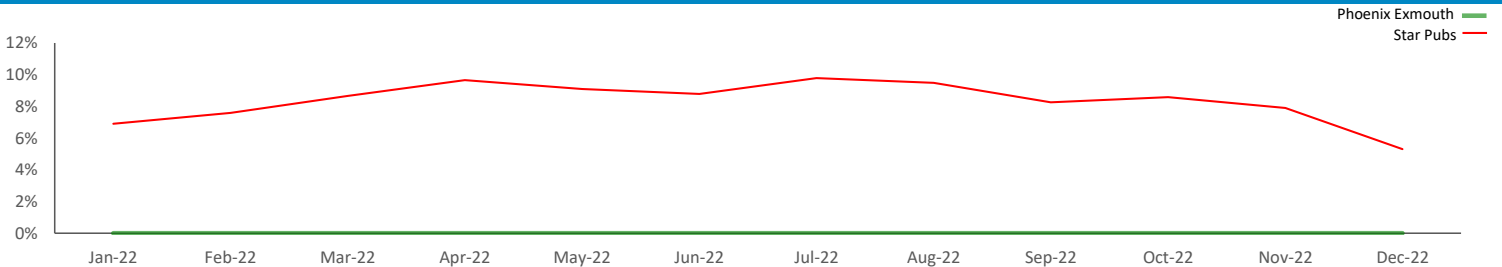

Polaris Plus Segment	Population Count			Index vs GB average		
	10 min WT*	20 min WT*	20 min DT**	10 min WT*	20 min WT*	20 min DT**
Young Adult - Showing I Care						
Low	0	0	104	0	0	4
Medium	0	0	0	0	0	0
High	509	518	1,229	223	110	55
Young Adult - Showing I'm Cool						
Low	0	0	0	0	0	0
Medium	1,786	1,963	2,128	712	379	86
High	555	691	2,069	183	110	69
Midlife - Young Kids						
Low	59	204	2,036	8	13	27
Medium	1,511	2,464	8,858	149	118	89
High	0	19	3,846	0	3	107
Midlife - Carefree						
Low	86	112	543	37	24	24
Medium	256	296	2,191	56	31	49
High	625	1,308	10,566	84	86	145
Mature						
Low	751	3,444	9,157	186	414	231
Medium	522	2,022	9,902	61	114	117
High	78	683	12,303	12	52	196
Not Private Households	48	275	1,830	49	137	191

Average Transaction Values (£) by Polaris

Spend by Month

Time of Day/Day of Week

Time of day and day of week busyness from within a 60m radius of the pub calculated using GPS data

Index by Month

Seasonality of footfall from within 60m of the pub. Over 100 index indicates it is busier than average