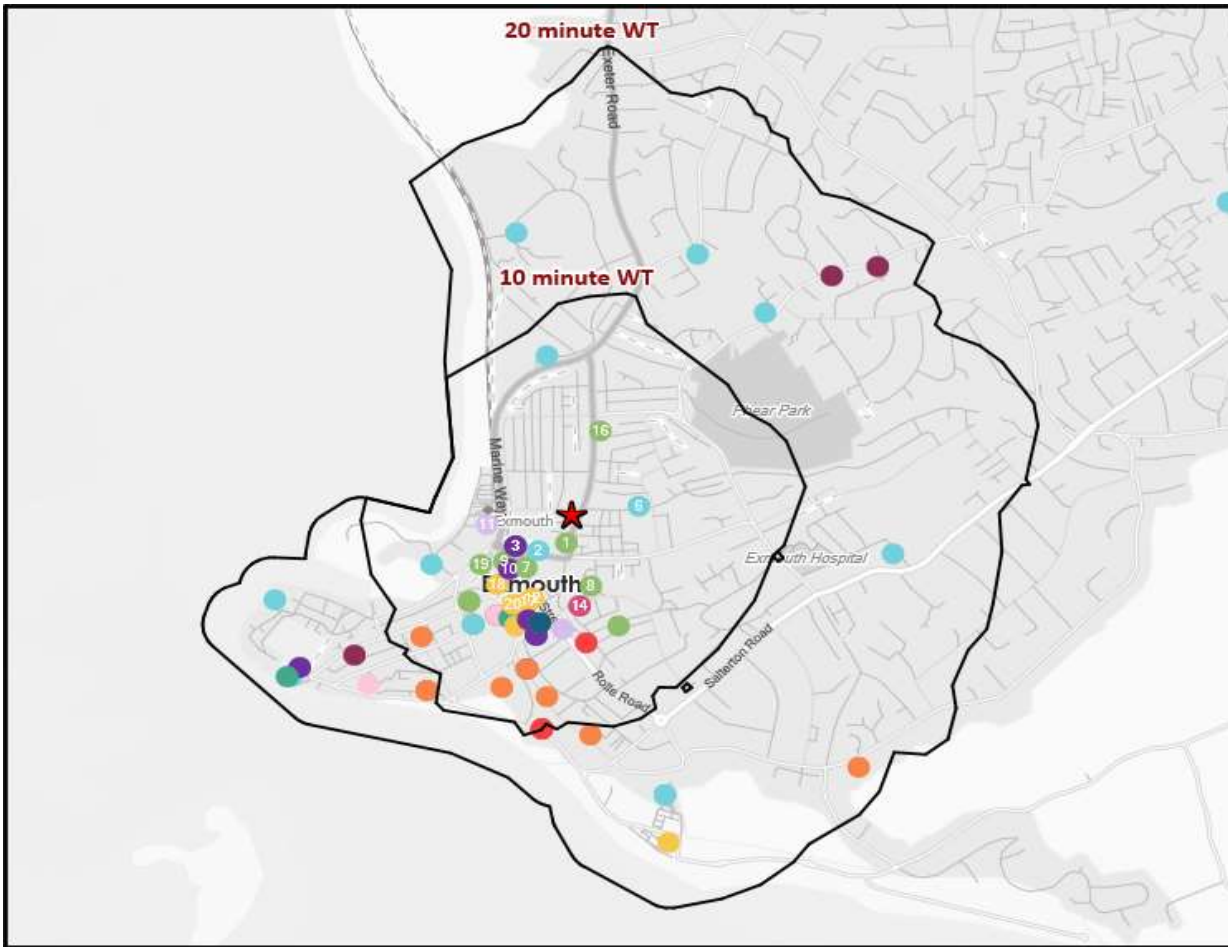

★ Pub Sites
N Catchment

CGA Licensed Premises

- ABOS
- Casual Dining
- Circuit Bar
- Clubland
- Community Pub
- Craft Led
- Family Pub Dining
- GPGF
- High Street Pub
- Hotel
- Large Venue
- Night Club
- Premium Local
- Restaurants
- Sports Clubs

Nearest 20 Pubs

Ref.	Name	Postcode	Operator	Segment	Distance (miles)
1	Exmouth Arms	EX 8 1PN	Stonegate Pub Company	Circuit Bar	0.1
2	Exmouth Conservative Club	EX 8 1RH	Independent Free	Clubland	0.1
3	Strand Inn	EX 8 1RS	Stonegate Pub Company	Circuit Bar	0.1
3	Noodle Bowl	EX 8 1RS	Independent Free	Restaurants	0.1
3	Mexican	EX 8 1RS	Independent Free	Restaurants	0.1
6	Devon & Cornwall Constabulary SC	EX 8 1JZ	Independent Free	Clubland	0.1
7	Powder Monkey	EX 8 1RJ	Wetherspoons GB	Circuit Bar	0.1
8	Famous Old Barrel	EX 8 1JA	Star Pubs & Bars	Circuit Bar	0.1
9	York Hotel	EX 8 1BY	Independent Free	Circuit Bar	0.2
10	Tandoori Knights Restaurants	EX 8 1AB	Independent Free	Restaurants	0.2
11	Great Western Railway Staff Association	EX 8 1EN	Independent Free	Sports Clubs	0.2
12	Palm	EX 8 1HE	Independent Free	High Street Pub	0.2
12	Franklins	EX 8 1HE	Independent Free	High Street Pub	0.2
14	First & Last Inn	EX 8 1PE	Independent Free	Circuit Bar	0.2
14	Loft	EX 8 1PE	Independent Free	Family Pub Dining	0.2
16	Park Hotel	EX 8 1QH	Stonegate Pub Company	Circuit Bar	0.2
17	Old Warehouse	EX 8 1BR	Independent Free	High Street Pub	0.2
18	Bayleaf Cafe Bar	EX 8 1AF	Independent Free	High Street Pub	0.2
19	Wings Bar	EX 8 1DB	Independent Free	Circuit Bar	0.2
20	Spoken	EX 8 1AL	Independent Free	High Street Pub	0.2