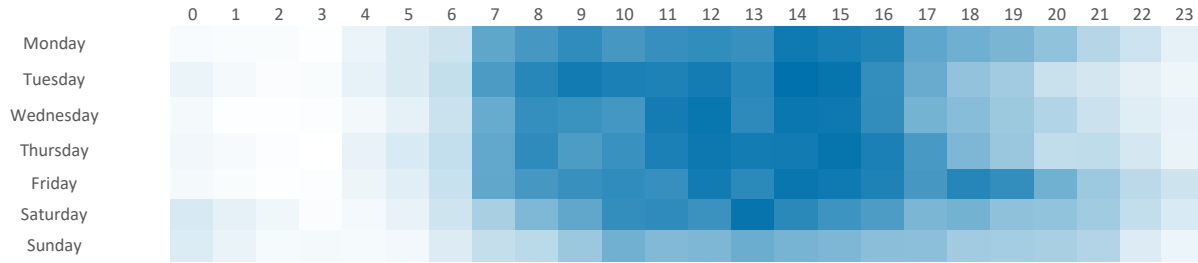

Polaris Plus Segment	Population Count			Index vs GB average		
	10 min WT*	20 min WT*	20 min DT**	10 min WT*	20 min WT*	20 min DT**
Young Adult - Showing I Care						
Low	0	0	104	0	0	4
Medium	0	0	0	0	0	0
High	509	518	1,229	223	110	55
Young Adult - Showing I'm Cool						
Low	0	0	0	0	0	0
Medium	1,786	1,963	2,128	712	379	86
High	555	691	2,069	183	110	69
Midlife - Young Kids						
Low	59	204	2,036	8	13	27
Medium	1,511	2,464	8,858	149	118	89
High	0	19	3,846	0	3	107
Midlife - Carefree						
Low	86	112	543	37	24	24
Medium	256	296	2,191	56	31	49
High	625	1,308	10,566	84	86	145
Mature						
Low	751	3,444	9,157	186	414	231
Medium	522	2,022	9,902	61	114	117
High	78	683	12,303	12	52	196
Not Private Households	48	275	1,830	49	137	191

Average Transaction Values (£) by Polaris

Spend by Month

Time of Day/Day of Week

Time of day and day of week busyness from within a 60m radius of the pub calculated using GPS data

Index by Month

Seasonality of footfall from within 60m of the pub. Over 100 index indicates it is busier than average