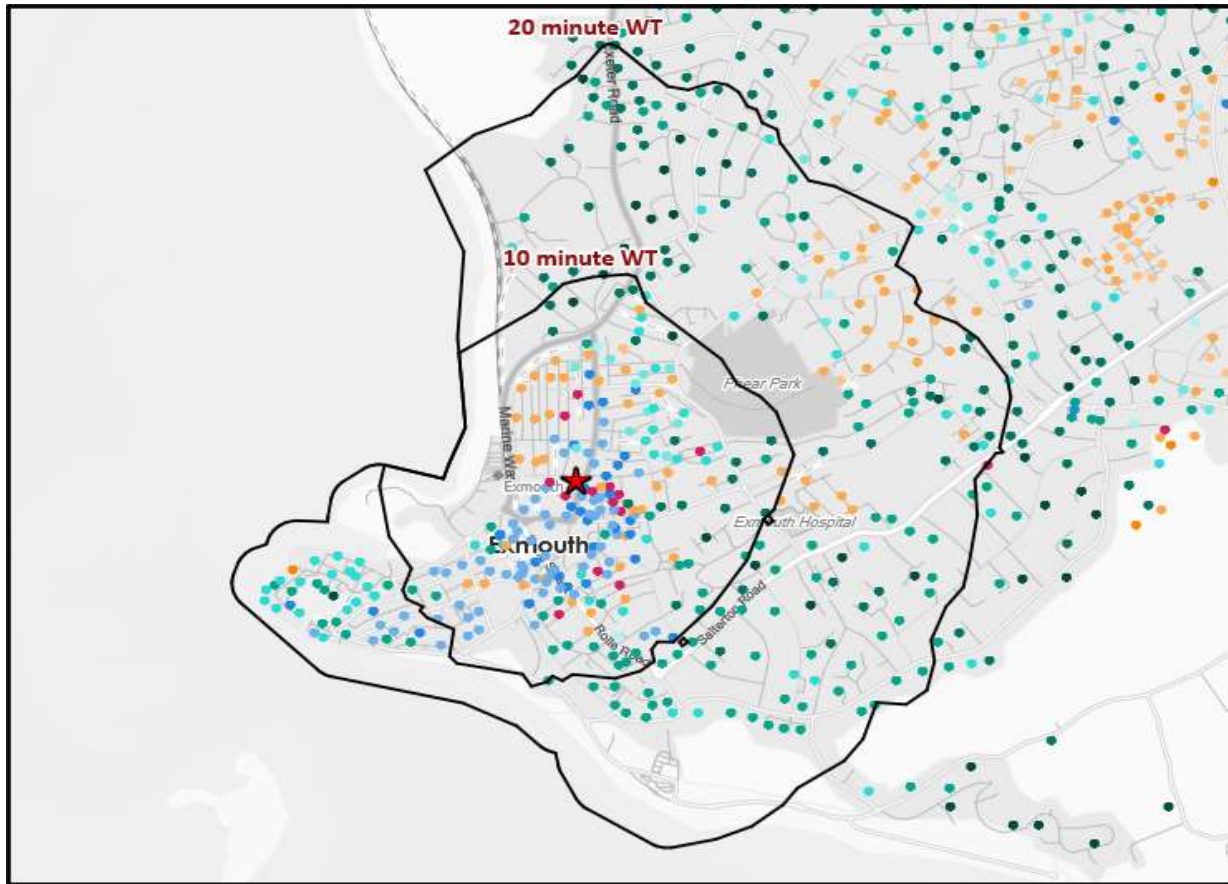

★ Pub Sites
N Catchment

Polaris Plus Segments

Young Adult - Showing I Care

- Low
- Medium
- High

Young Adult - Showing I'm Cool

- Low
- Medium
- High

Midlife - Young Kids

- Low
- Medium
- High

Midlife - Carefree

- Low
- Medium
- High

Mature

- Low
- Medium
- High

Polaris Plus Profile by Catchment

*WT= Walktime, **DT= Drivetime

Polaris Plus Segment	Population Count			Index vs GB average		
	10 min WT*	20 min WT*	20 min DT**	10 min WT*	20 min WT*	20 min DT**
Young Adult - Showing I Care						
Low	0	0	104	0	0	4
Medium	0	0	0	0	0	0
High	509	518	1,229	223	110	55
Young Adult - Showing I'm Cool						
Low	0	0	0	0	0	0
Medium	1,786	1,963	2,128	712	379	86
High	555	691	2,069	183	110	69
Midlife - Young Kids						
Low	59	204	2,036	8	13	27
Medium	1,511	2,464	8,858	149	118	89
High	0	19	3,846	0	3	107
Midlife - Carefree						
Low	86	112	543	37	24	24
Medium	256	296	2,191	56	31	49
High	625	1,308	10,566	84	86	145
Mature						
Low	751	3,444	9,157	186	414	231
Medium	522	2,022	9,902	61	114	117
High	78	683	12,303	12	52	196
Not Private Households	48	275	1,830	49	137	191