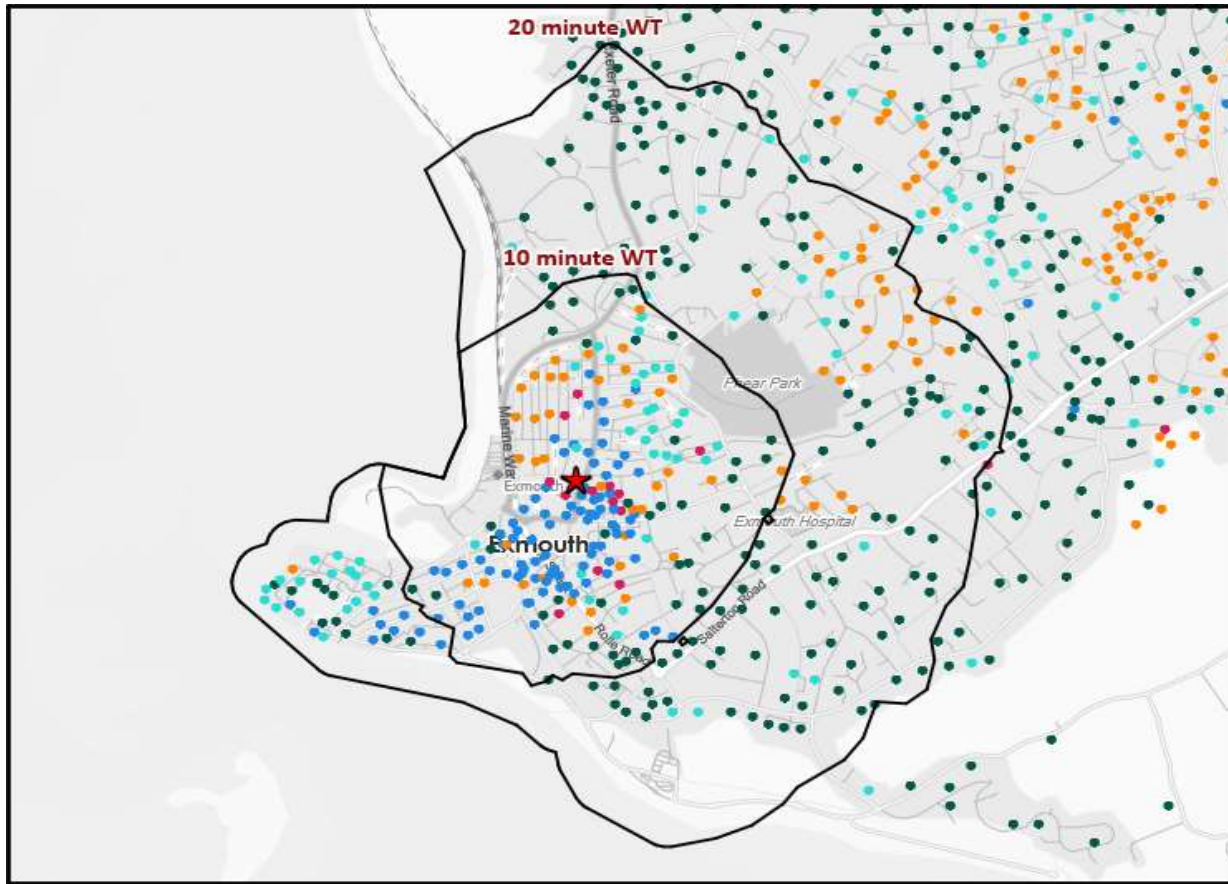

Polaris Profile by Catchment

*WT= Walktime, **DT= Drivetime

Polaris Segment	Population Count			Index vs GB average		
	10 min WT*	20 min WT*	20 min DT**	10 min WT*	20 min WT*	20 min DT**
Young Adult - Showing I Care	509	518	1,333	84	41	22
Young Adult - Showing I'm Cool	2,341	2,654	4,197	375	206	68
Midlife - Young Kids	1,570	2,687	14,740	74	61	70
Midlife - Carefree	967	1,716	13,300	68	58	95
Mature	1,351	6,149	31,362	71	157	168
Not Private Households	48	275	1,830	49	137	191
Total	6,786	13,999	66,762