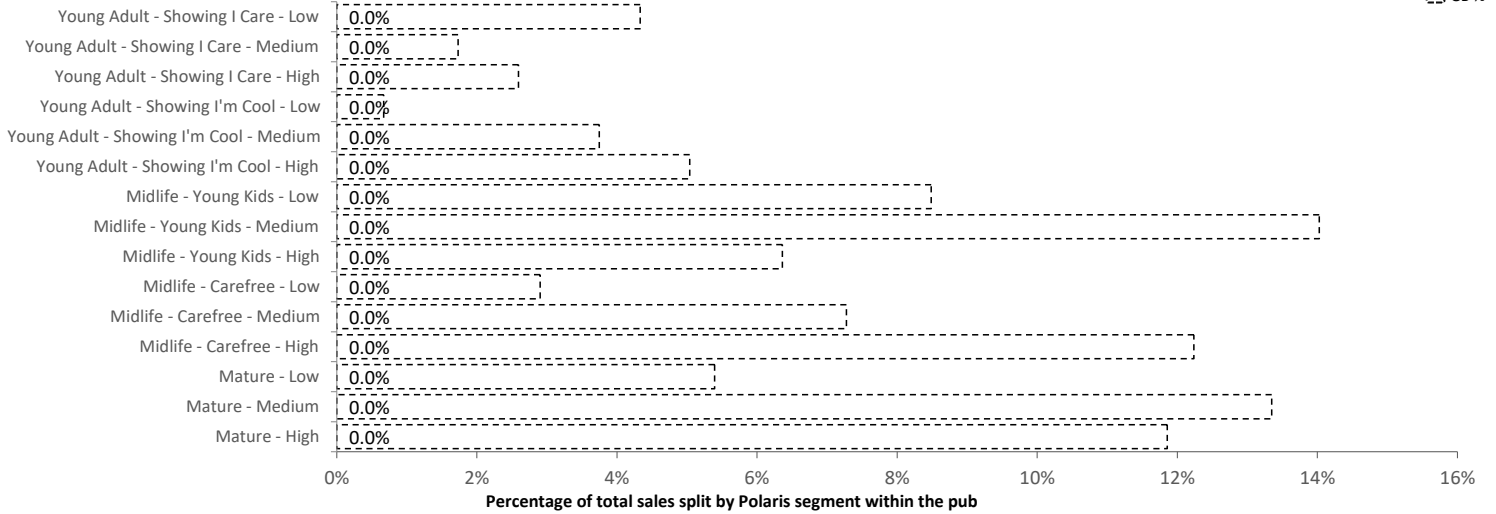

Average Transaction Values (£) by Polaris

Spend by Month

Time of Day/Day of Week

Time of day and day of week busyness from within a 60m radius of the pub calculated using GPS data

Index by Month

Seasonality of footfall from within 60m of the pub. Over 100 index indicates it is busier than average