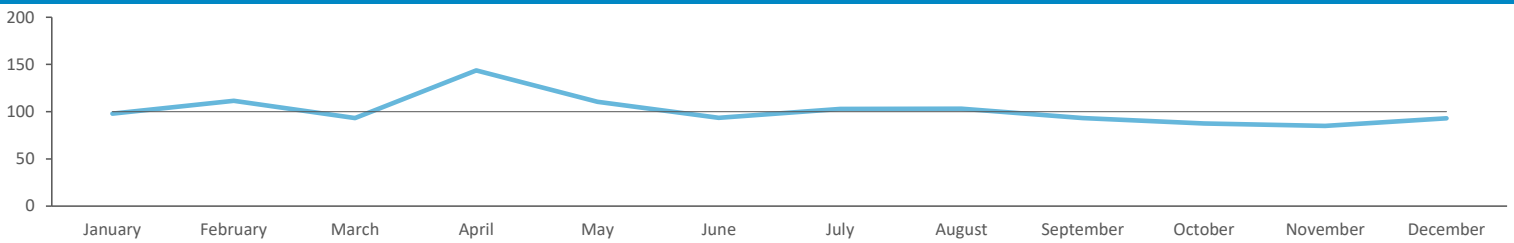

Average Transaction Values (£) by Polaris

Spend by Month

Time of Day/Day of Week

Time of day and day of week busyness from within a 60m radius of the pub calculated using GPS data

Index by Month

Seasonality of footfall from within 60m of the pub. Over 100 index indicates it is busier than average

Distance from Home

Illustrates how far those seen within 60m of the pub have travelled from their home location to get there

Polaris Plus Profile

Mobile Data Summary - Phoenix Exmouth

© 2023 CACI Limited and all other applicable third party notices (©2022, Digital Envoy. All Rights Reserved) can be found at www.caci.co.uk/copyrightnotices.pdf