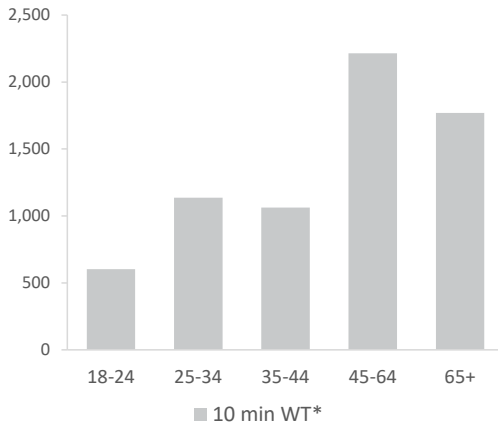

*WT= Walktime, **DT= Drivetime

	Catchment Size (Counts)			Index vs GB Average		
	10 min WT*	20 min WT*	20 min DT**	10 min WT*	20 min WT*	20 min DT**
Population	8,323	16,767	82,274	157	115	22
Adults 18+	6,786	13,999	66,762	156	78	22
Competition Pubs	29	43	101	193	134	28
Adults 18+ per Competition Pub	234	326	661	28	39	80
% Adults Likely to Drink	83.2%	83.4%	83.9%	101	101	102

Population & Adults 18+ index is based on all pubs

Affluence	Low	13.2%	26.9%	17.7%	51	105	69
	Medium	60.1%	48.2%	34.6%	153	122	88
	High	26.0%	23.0%	45.0%	78	69	134

*Affluence does not include Not Private Households

Age Profile	18-24	603	994	5,196	89	73	78
	25-34	1,136	1,680	9,198	103	75	84
	35-44	1,062	1,794	9,339	99	83	88
	45-64	2,215	4,543	21,037	104	106	100
	65+	1,770	4,988	21,992	111	156	140

	Catchment Size (Counts)			Index vs GB Average			
	10 min WT*	20 min WT*	20 min DT**	10 min WT*	20 min WT*	20 min DT**	
Gender							
	Male	4,045 (49%)	7,959 (47%)	40,170 (49%)	98	96	99
	Female	4,278 (51%)	8,808 (53%)	42,104 (51%)	102	104	101
Economic Status (16-74)							
	Employed: Full-time	2,496 (40%)	4,308 (37%)	23,461 (41%)	97	88	98
	Employed: Part-time	1,035 (17%)	1,878 (16%)	9,047 (16%)	129	123	121
	Self employed	742 (12%)	1,402 (12%)	6,315 (11%)	126	125	115
	Unemployed	130 (2%)	196 (2%)	735 (1%)	89	70	54
	Retired	861 (14%)	2,293 (20%)	10,524 (18%)	101	142	133
	Other	903 (15%)	1,650 (14%)	7,289 (13%)	74	71	64
Total Worker Count		5,088	9,006	47,677			