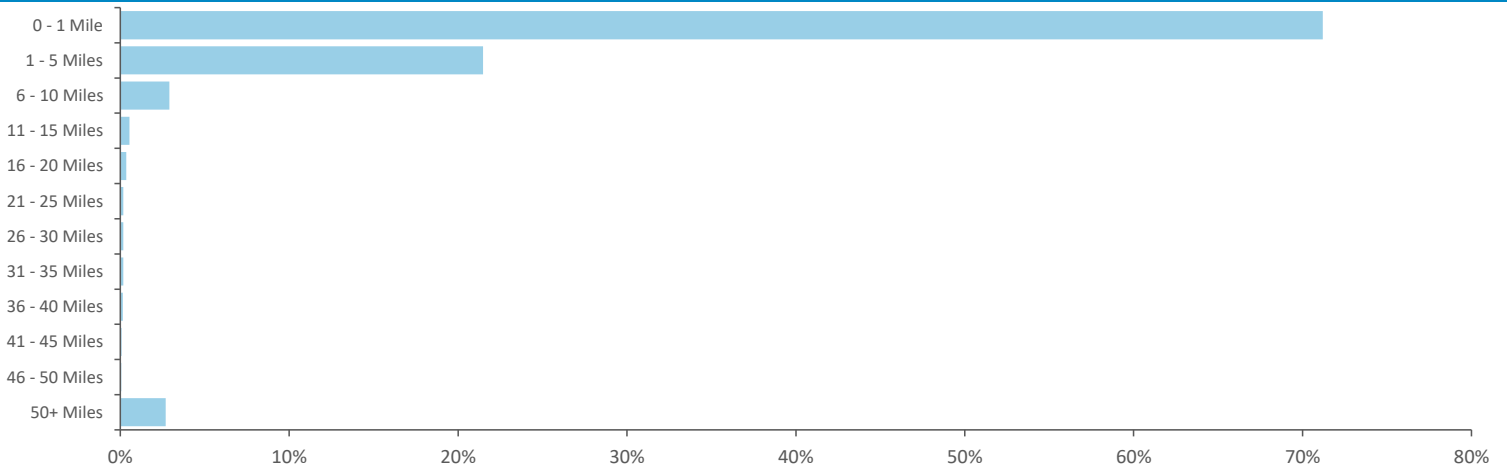

Average Transaction Values (£) by Polaris

Spend by Month

Time of Day/Day of Week

Time of day and day of week busyness from within a 60m radius of the pub calculated using GPS data

Index by Month

Seasonality of footfall from within 60m of the pub. Over 100 index indicates it is busier than average

Distance from Home

Illustrates how far those seen within 60m of the pub have travelled from their home location to get there

Polaris Plus Profile

Mobile Data Summary - Phoenix Exmouth

© 2023 CACI Limited and all other applicable third party notices (©2022, Digital Envoy. All Rights Reserved) can be found at www.caci.co.uk/copyrightnotices.pdf