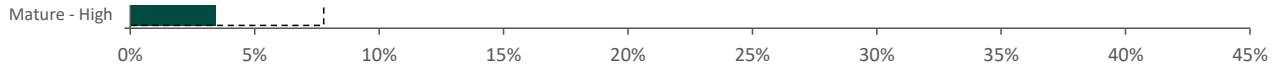

Mobile Data Summary - Phoenix Exmouth

© 2023 CACI Limited and all other applicable third party notices (©2022, Digital Envoy. All Rights Reserved) can be found at www.caci.co.uk/copyrightnotices.pdf

Time of Day/Day of Week

Polaris profile of people passing within 60m of the pub, these represent the potential customers walking past the door