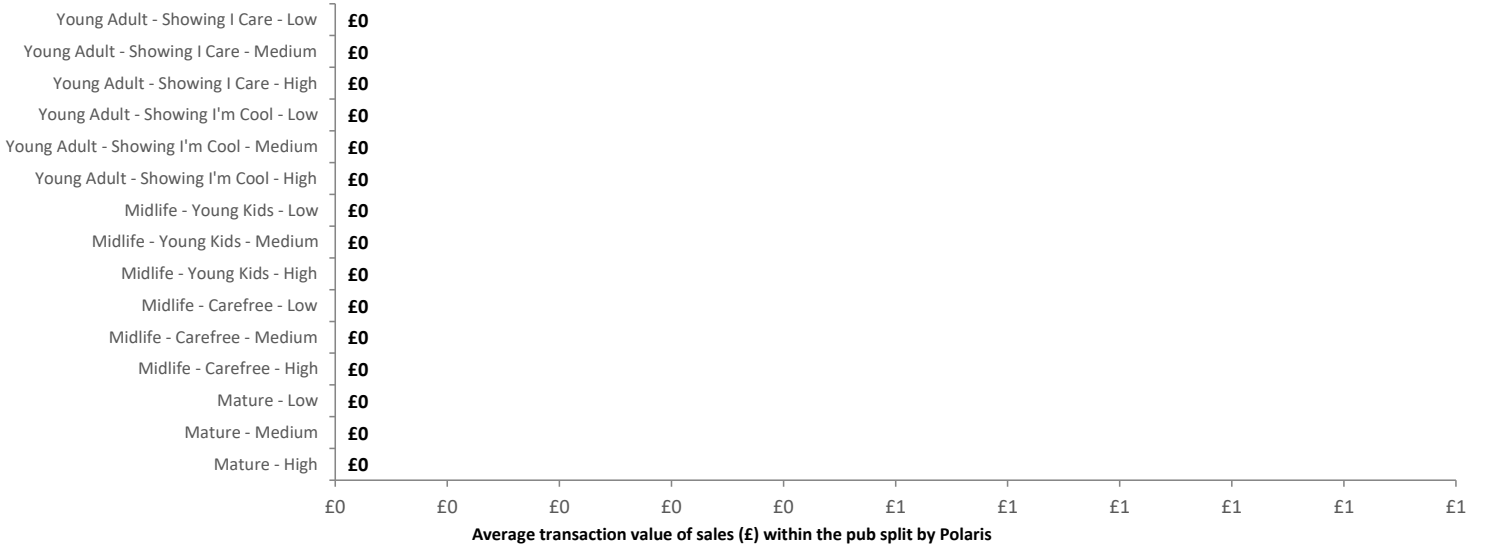

Average Transaction Values (£) by Polaris

Spend by Month

Time of Day/Day of Week

Time of day and day of week busyness from within a 60m radius of the pub calculated using GPS data

Index by Month

Seasonality of footfall from within 60m of the pub. Over 100 index indicates it is busier than average