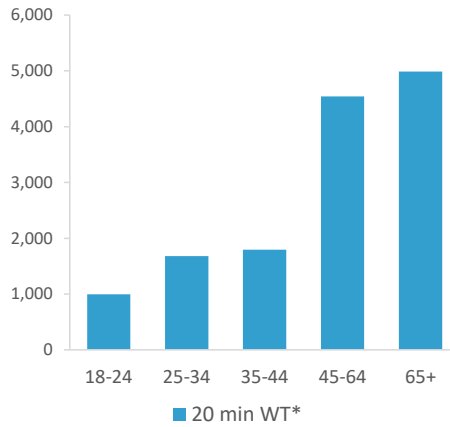

*WT= Walktime, **DT= Drivetime

	Catchment Size (Counts)			Index vs GB Average		
	10 min WT*	20 min WT*	20 min DT**	10 min WT*	20 min WT*	20 min DT**
Population	8,323	16,767	82,274	157	115	22
Adults 18+	6,786	13,999	66,762	156	78	22
Competition Pubs	29	43	101	193	134	28
Adults 18+ per Competition Pub	234	326	661	28	39	80
% Adults Likely to Drink	83.2%	83.4%	83.9%	101	101	102

Population & Adults 18+ index is based on all pubs

Affluence	Low	13.2%	26.9%	17.7%	51	105	69
	Medium	60.1%	48.2%	34.6%	153	122	88
	High	26.0%	23.0%	45.0%	78	69	134

*Affluence does not include Not Private Households

Age Profile	18-24	603	994	5,196	89	73	78
	25-34	1,136	1,680	9,198	103	75	84
	35-44	1,062	1,794	9,339	99	83	88
	45-64	2,215	4,543	21,037	104	106	100
	65+	1,770	4,988	21,992	111	156	140

	Catchment Size (Counts)			Index vs GB Average			
	10 min WT*	20 min WT*	20 min DT**	10 min WT*	20 min WT*	20 min DT**	
Gender							
	Male	4,045 (49%)	7,959 (47%)	40,170 (49%)	98	96	99
	Female	4,278 (51%)	8,808 (53%)	42,104 (51%)	102	104	101
Economic Status (16-74)							
	Employed: Full-time	2,496 (40%)	4,308 (37%)	23,461 (41%)	97	88	98
	Employed: Part-time	1,035 (17%)	1,878 (16%)	9,047 (16%)	129	123	121
	Self employed	742 (12%)	1,402 (12%)	6,315 (11%)	126	125	115
	Unemployed	130 (2%)	196 (2%)	735 (1%)	89	70	54
	Retired	861 (14%)	2,293 (20%)	10,524 (18%)	101	142	133
	Other	903 (15%)	1,650 (14%)	7,289 (13%)	74	71	64
Total Worker Count		5,088	9,006	47,677			