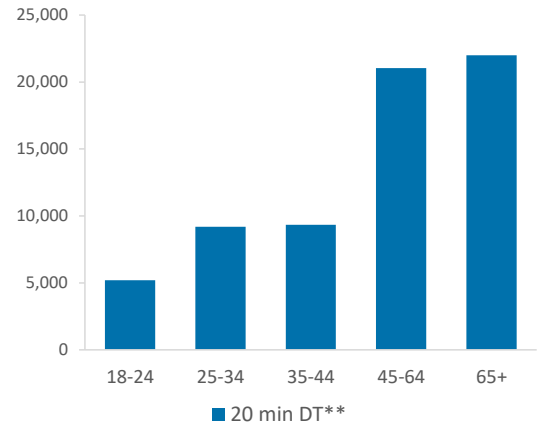

*WT= Walktime, **DT= Drivetime

	Catchment Size (Counts)			Index vs GB Average		
	10 min WT*	20 min WT*	20 min DT**	10 min WT*	20 min WT*	20 min DT**
Population	8,323	16,767	82,274	157	115	22
Adults 18+	6,786	13,999	66,762	156	78	22
Competition Pubs	29	43	101	193	134	28
Adults 18+ per Competition Pub	234	326	661	28	39	80
% Adults Likely to Drink	83.2%	83.4%	83.9%	101	101	102

Population & Adults 18+ index is based on all pubs

Affluence	Low	13.2%	26.9%	17.7%	51	105	69
	Medium	60.1%	48.2%	34.6%	153	122	88
	High	26.0%	23.0%	45.0%	78	69	134

*Affluence does not include Not Private Households

Age Profile	18-24	603	994	5,196	89	73	78
	25-34	1,136	1,680	9,198	103	75	84
	35-44	1,062	1,794	9,339	99	83	88
	45-64	2,215	4,543	21,037	104	106	100
	65+	1,770	4,988	21,992	111	156	140

	Catchment Size (Counts)			Index vs GB Average			
	10 min WT*	20 min WT*	20 min DT**	10 min WT*	20 min WT*	20 min DT**	
Gender							
	Male	4,045 (49%)	7,959 (47%)	40,170 (49%)	98	96	99
	Female	4,278 (51%)	8,808 (53%)	42,104 (51%)	102	104	101
Economic Status (16-74)							
	Employed: Full-time	2,496 (40%)	4,308 (37%)	23,461 (41%)	97	88	98
	Employed: Part-time	1,035 (17%)	1,878 (16%)	9,047 (16%)	129	123	121
	Self employed	742 (12%)	1,402 (12%)	6,315 (11%)	126	125	115
	Unemployed	130 (2%)	196 (2%)	735 (1%)	89	70	54
	Retired	861 (14%)	2,293 (20%)	10,524 (18%)	101	142	133
	Other	903 (15%)	1,650 (14%)	7,289 (13%)	74	71	64
Total Worker Count		5,088	9,006	47,677			