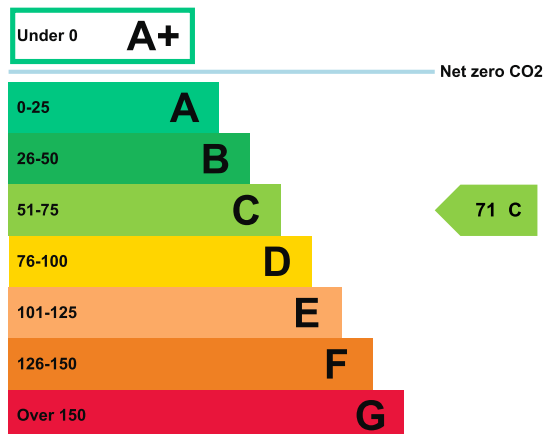

Energy performance certificate (EPC)

Spread Eagle
Front Street
Preston
NORTH SHIELDS
NE29 9LB

Energy rating

C

Valid until: **3 September 2033**

Certificate number: **3817-4480-2788-8812-0960**

Property type

Restaurants and Cafes/Drinking
Establishments/Takeaways

Total floor area

316 square metres

Rules on letting this property

Properties can be let if they have an energy rating from A+ to E.

Energy rating and score

This property's current energy rating is C.

Properties get a rating from A+ (best) to G (worst) and a score.

The better the rating and score, the lower your property's carbon emissions are likely to be.

How this property compares to others

Properties similar to this one could have ratings:

If newly built

28 B

If typical of the existing stock

112 E

Breakdown of this property's energy performance

Main heating fuel