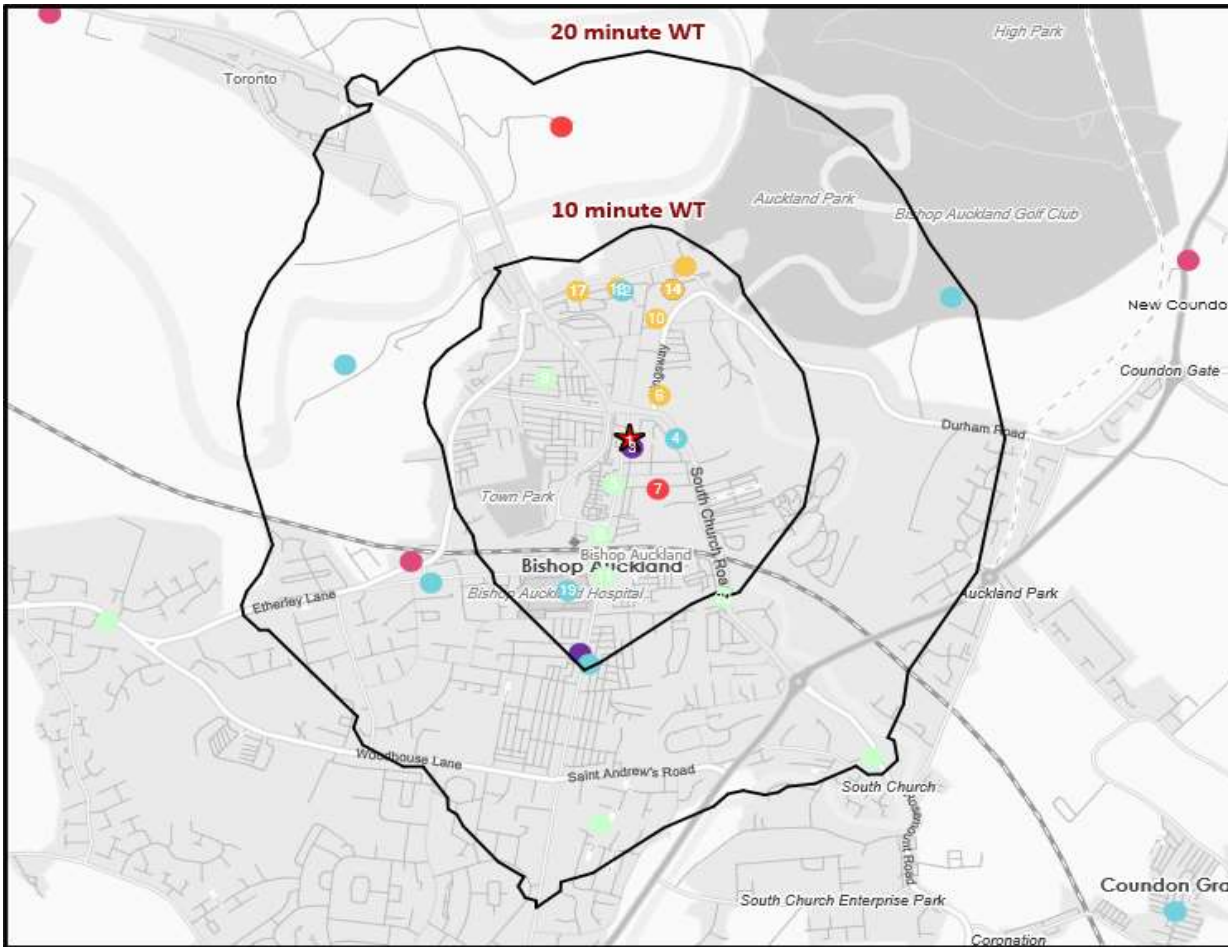

## Distance from Home

Illustrates how far those seen within 60m of the pub have travelled from their home location to get there

## Time of Day/Day of Week

Polaris profile of people passing within 60m of the pub, these represent the potential customers walking past the door

- Pub Sites
- Catchment
- CGA Licensed Premises**
- ABOS
- Casual Dining
- Circuit Bar
- Clubland
- Community Pub
- Craft Led
- Family Pub Dining
- GPGF
- High Street Pub
- Hotel
- Large Venue
- Night Club
- Premium Local
- Restaurants
- Sports Clubs

Nearest 20 Pubs

Ref.	Name	Postcode	Operator	Segment	Distance (miles)
1	Cumberland Arms	DL14 7EN	Star Pubs & Bars	Community Pub	0.0
1	Mitre	DL14 7EN	Camerons	Community Pub	0.0
3	Ristorante Gabrieles	DL14 7LE	Independent Free	Restaurants	0.0
4	Bishop Auckland Cricket Club	DL14 7JU	Independent Free	Clubland	0.1
5	Kings Head	DL14 7EJ	Punch Pub Company	Community Pub	0.1
6	Bishop Sport Bar	DL14 7JN	Independent Free	High Street Pub	0.1
7	Majestic Bingo	DL14 7LR	Majestic Bingo Ltd	Large Venue	0.1
8	Caps Off	DL14 7TL	Independent Free	Community Pub	0.2
9	Welcome Inn	DL14 7DS	Punch Pub Company	Community Pub	0.2
10	Tap & Tun	DL14 7HZ	Amber Taverns	High Street Pub	0.3
11	Green Tree	DL14 6EN	Greene King	Community Pub	0.3
12	Bishop Auckland Snooker Social Club	DL14 7PL	Independent Free	Clubland	0.3
13	Laceys Bar	DL14 7PF	Independent Free	High Street Pub	0.3
14	Stanley Jefferson	DL14 7NJ	Wetherspoons GB	High Street Pub	0.3
14	Chang Thai Restaurant	DL14 7NJ	Independent Free	Restaurants	0.3
14	Fifteas Vintage Tearoom	DL14 7NJ	Independent Free	High Street Pub	0.3
17	Pug And Parrot	DL14 7PE	Independent Free	High Street Pub	0.3
17	Bay Horse	DL14 7PE	Dorbiere	High Street Pub	0.3
19	Bishop Auckland Hospitals Staff Club	DL14 6AD	Independent Free	Clubland	0.3
20	Grand Hotel	DL14 6DU	Independent Free	Community Pub	0.4