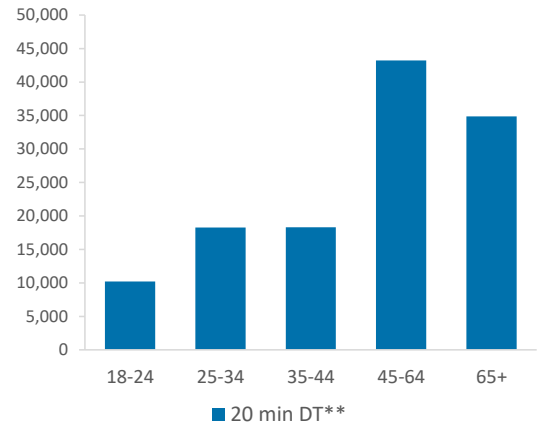

- Over GB Average
- Around GB Average
- Under GB Average

\*WT= Walktime, \*\*DT= Drivetime

	Catchment Size (Counts)			Index vs GB Average		
	10 min WT*	20 min WT*	20 min DT**	10 min WT*	20 min WT*	20 min DT**
Population	3,980	11,023	156,641	75	76	41
Adults 18+	3,312	8,967	124,903	76	50	42
Competition Pubs	17	25	197	113	78	54
Adults 18+ per Competition Pub	195	359	634	24	43	77
% Adults Likely to Drink	81.9%	82.4%	81.9%	99	100	99

Population & Adults 18+ index is based on all pubs

Affluence	Low	11.2%	19.9%	31.8%	44	78	124
	Medium	70.3%	62.3%	48.3%	179	158	123
	High	14.1%	14.7%	18.3%	42	44	55

\*Affluence does not include Not Private Households

Age Profile	18-24	288	716	10,222	89	80	80
	25-34	526	1,151	18,283	99	79	88
	35-44	405	1,185	18,317	79	84	91
	45-64	1,119	3,091	43,213	110	110	108
	65+	974	2,824	34,868	128	134	116

	Catchment Size (Counts)			Index vs GB Average			
	10 min WT*	20 min WT*	20 min DT**	10 min WT*	20 min WT*	20 min DT**	
Gender							
	Male	1,936 (49%)	5,342 (48%)	76,805 (49%)	98	98	99
	Female	2,044 (51%)	5,681 (52%)	79,836 (51%)	102	102	101
Economic Status (16-74)							
	Employed: Full-time	1,185 (41%)	3,158 (40%)	46,694 (41%)	99	97	100
	Employed: Part-time	409 (14%)	1,088 (14%)	15,174 (13%)	109	107	104
	Self employed	216 (8%)	560 (7%)	7,634 (7%)	79	75	71
	Unemployed	90 (3%)	211 (3%)	2,950 (3%)	132	114	110
	Retired	460 (16%)	1,514 (19%)	20,177 (18%)	116	141	130
	Other	518 (18%)	1,283 (16%)	20,205 (18%)	91	83	91
Total Worker Count		5,465	8,860	71,864			