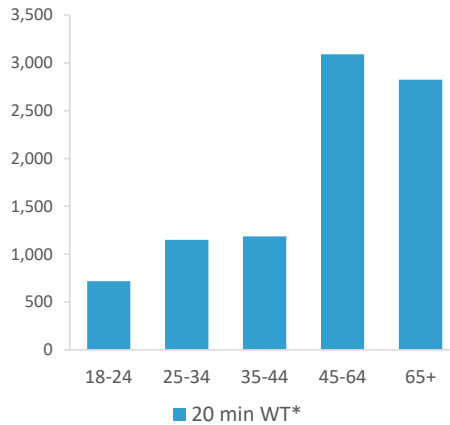

- Over GB Average
- Around GB Average
- Under GB Average

\*WT= Walktime, \*\*DT= Drivetime

	Catchment Size (Counts)			Index vs GB Average		
	10 min WT*	20 min WT*	20 min DT**	10 min WT*	20 min WT*	20 min DT**
Population	3,980	11,023	156,641	75	76	41
Adults 18+	3,312	8,967	124,903	76	50	42
Competition Pubs	17	25	197	113	78	54
Adults 18+ per Competition Pub	195	359	634	24	43	77
% Adults Likely to Drink	81.9%	82.4%	81.9%	99	100	99

Population & Adults 18+ index is based on all pubs

Affluence	Low	11.2%	19.9%	31.8%	44	78	124
	Medium	70.3%	62.3%	48.3%	179	158	123
	High	14.1%	14.7%	18.3%	42	44	55

\*Affluence does not include Not Private Households

Age Profile	18-24	288	716	10,222	89	80	80
	25-34	526	1,151	18,283	99	79	88
	35-44	405	1,185	18,317	79	84	91
	45-64	1,119	3,091	43,213	110	110	108
	65+	974	2,824	34,868	128	134	116

	Catchment Size (Counts)			Index vs GB Average			
	10 min WT*	20 min WT*	20 min DT**	10 min WT*	20 min WT*	20 min DT**	
Gender							
	Male	1,936 (49%)	5,342 (48%)	76,805 (49%)	98	98	99
	Female	2,044 (51%)	5,681 (52%)	79,836 (51%)	102	102	101
Economic Status (16-74)							
	Employed: Full-time	1,185 (41%)	3,158 (40%)	46,694 (41%)	99	97	100
	Employed: Part-time	409 (14%)	1,088 (14%)	15,174 (13%)	109	107	104
	Self employed	216 (8%)	560 (7%)	7,634 (7%)	79	75	71
	Unemployed	90 (3%)	211 (3%)	2,950 (3%)	132	114	110
	Retired	460 (16%)	1,514 (19%)	20,177 (18%)	116	141	130
	Other	518 (18%)	1,283 (16%)	20,205 (18%)	91	83	91
Total Worker Count		5,465	8,860	71,864			