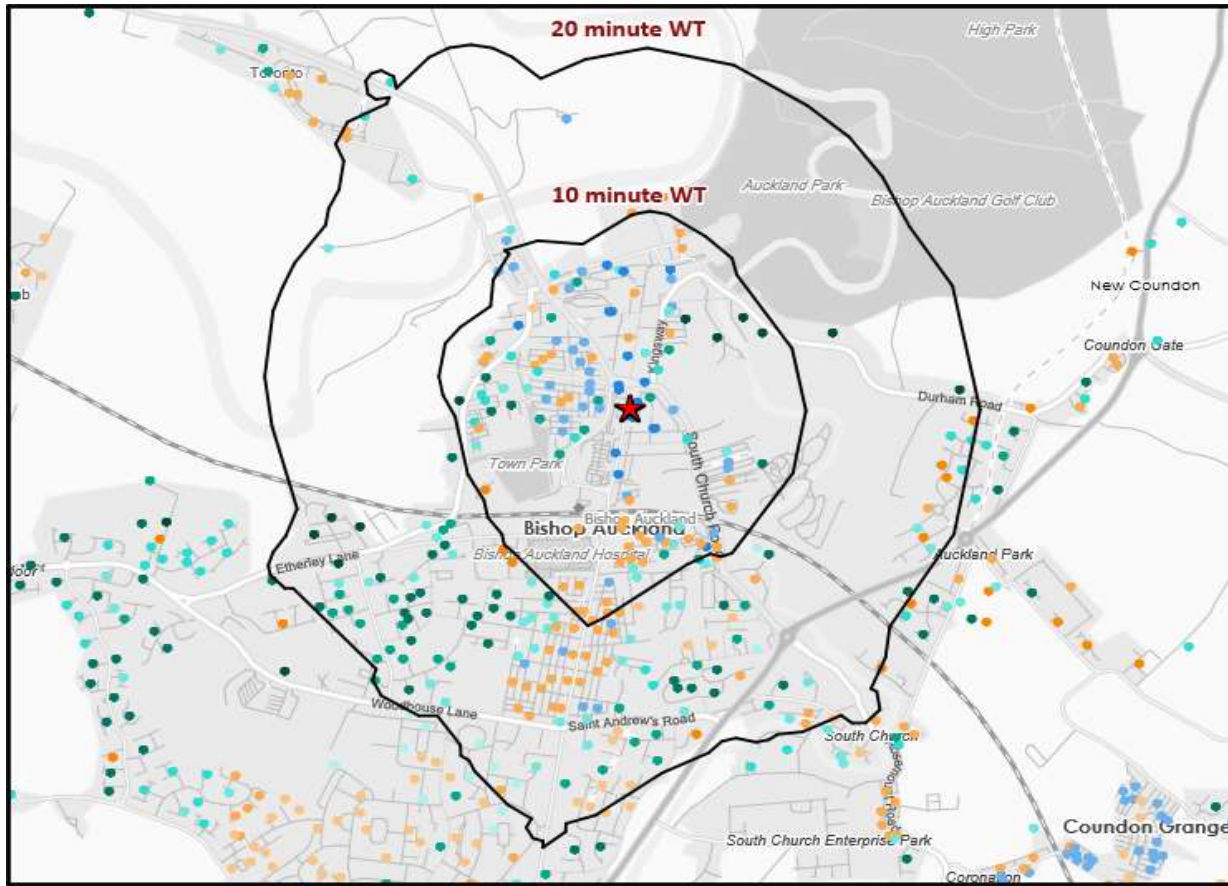

Polaris Plus Profile by Catchment

*WT= Walktime, **DT= Drivetime

Polaris Plus Segment	Population Count			Index vs GB average		
	10 min WT*	20 min WT*	20 min DT**	10 min WT*	20 min WT*	20 min DT**
Young Adult - Showing I Care						
Low	0	0	0	0	0	0
Medium	0	0	0	0	0	0
High	0	0	2	0	0	0
Young Adult - Showing I'm Cool						
Low	0	0	0	0	0	0
Medium	968	1,129	6,384	790	340	138
High	138	138	624	93	34	11
Midlife - Young Kids						
Low	31	500	22,873	8	50	165
Medium	969	2,241	26,252	196	168	141
High	7	361	8,560	4	75	127
Midlife - Carefree						
Low	0	231	9,413	0	76	222
Medium	311	1,329	10,329	140	221	123
High	269	469	7,450	74	48	55
Mature						
Low	339	1,054	7,453	172	198	101
Medium	81	891	17,312	19	78	109
High	52	349	6,208	17	41	53
Not Private Households	147	275	2,043	309	213	114