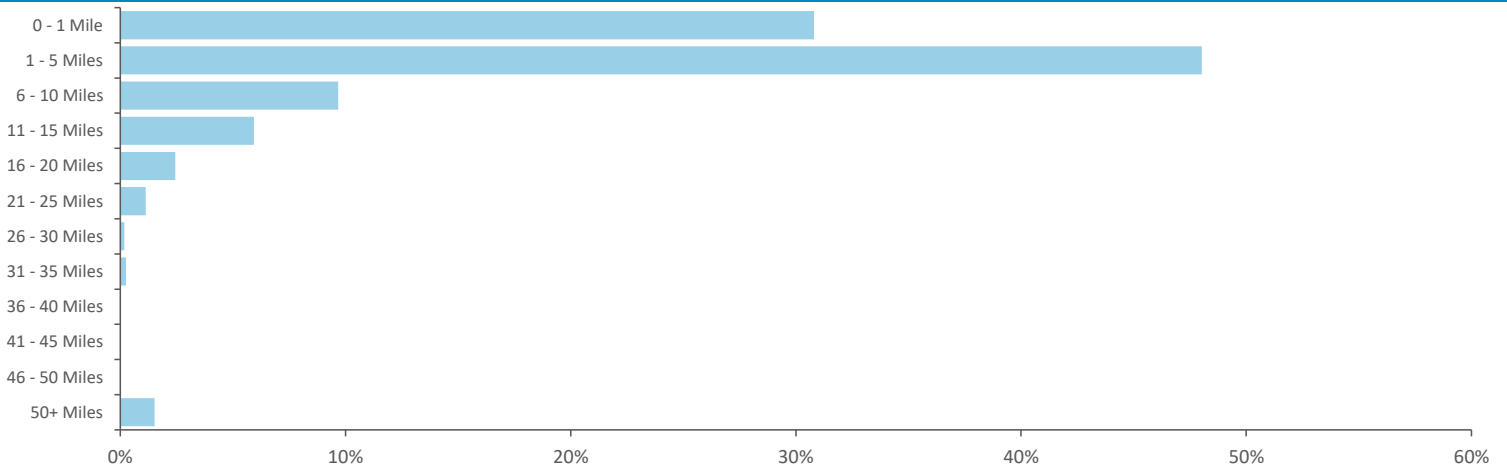

Distance from Home

Illustrates how far those seen within 60m of the pub have travelled from their home location to get there