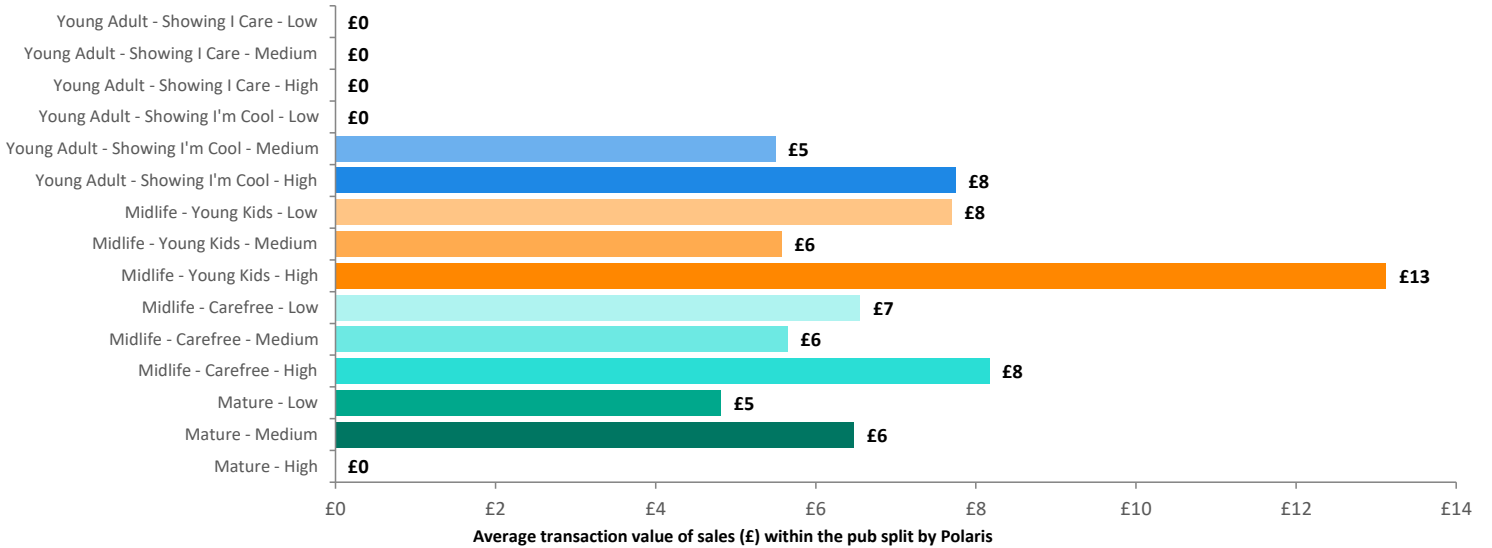

Average Transaction Values (£) by Polaris