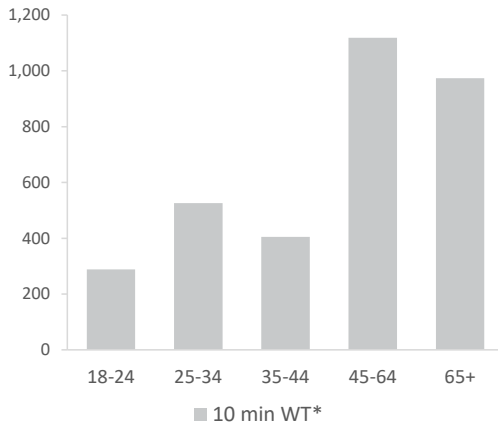

- Over GB Average
- Around GB Average
- Under GB Average

\*WT= Walktime, \*\*DT= Drivetime

	Catchment Size (Counts)			Index vs GB Average		
	10 min WT*	20 min WT*	20 min DT**	10 min WT*	20 min WT*	20 min DT**
Population	3,980	11,023	156,641	75	76	41
Adults 18+	3,312	8,967	124,903	76	50	42
Competition Pubs	17	25	197	113	78	54
Adults 18+ per Competition Pub	195	359	634	24	43	77
% Adults Likely to Drink	81.9%	82.4%	81.9%	99	100	99

Population & Adults 18+ index is based on all pubs

Affluence	Low	11.2%	19.9%	31.8%	44	78	124
	Medium	70.3%	62.3%	48.3%	179	158	123
	High	14.1%	14.7%	18.3%	42	44	55

\*Affluence does not include Not Private Households

Age Profile	18-24	288	716	10,222	89	80	80
	25-34	526	1,151	18,283	99	79	88
	35-44	405	1,185	18,317	79	84	91
	45-64	1,119	3,091	43,213	110	110	108
	65+	974	2,824	34,868	128	134	116

	Catchment Size (Counts)			Index vs GB Average			
	10 min WT*	20 min WT*	20 min DT**	10 min WT*	20 min WT*	20 min DT**	
Gender							
	Male	1,936 (49%)	5,342 (48%)	76,805 (49%)	98	98	99
	Female	2,044 (51%)	5,681 (52%)	79,836 (51%)	102	102	101
Economic Status (16-74)							
	Employed: Full-time	1,185 (41%)	3,158 (40%)	46,694 (41%)	99	97	100
	Employed: Part-time	409 (14%)	1,088 (14%)	15,174 (13%)	109	107	104
	Self employed	216 (8%)	560 (7%)	7,634 (7%)	79	75	71
	Unemployed	90 (3%)	211 (3%)	2,950 (3%)	132	114	110
	Retired	460 (16%)	1,514 (19%)	20,177 (18%)	116	141	130
	Other	518 (18%)	1,283 (16%)	20,205 (18%)	91	83	91
Total Worker Count		5,465	8,860	71,864			