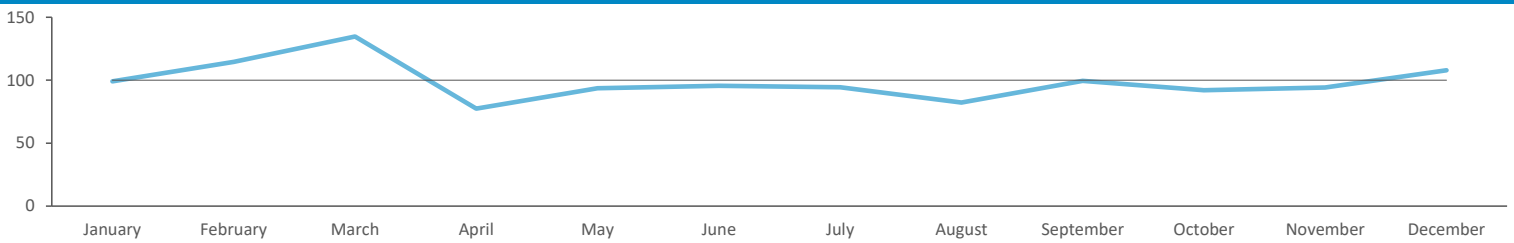

★ Pub Sites

Polaris Plus Profile by Catchment

\*WT= Walktime, \*\*DT= Drivetime

Polaris Plus Segment	Population Count			Index vs GB average		
	10 min WT*	20 min WT*	20 min DT**	10 min WT*	20 min WT*	20 min DT**
<b>Young Adult - Showing I Care</b>						
Low	0	0	0	0	0	0
Medium	0	0	0	0	0	0
High	0	0	2	0	0	0
<b>Young Adult - Showing I'm Cool</b>						
Low	0	0	0	0	0	0
Medium	968	1,129	6,384	790	340	138
High	138	138	624	93	34	11
<b>Midlife - Young Kids</b>						
Low	31	500	22,873	8	50	165
Medium	969	2,241	26,252	196	168	141
High	7	361	8,560	4	75	127
<b>Midlife - Carefree</b>						
Low	0	231	9,413	0	76	222
Medium	311	1,329	10,329	140	221	123
High	269	469	7,450	74	48	55
<b>Mature</b>						
Low	339	1,054	7,453	172	198	101
Medium	81	891	17,312	19	78	109
High	52	349	6,208	17	41	53
<b>Not Private Households</b>	147	275	2,043	309	213	114

## Time of Day/Day of Week

Time of day and day of week busyness from within a 60m radius of the pub calculated using GPS data

## Index by Month

Seasonality of footfall from within 60m of the pub. Over 100 index indicates it is busier than average