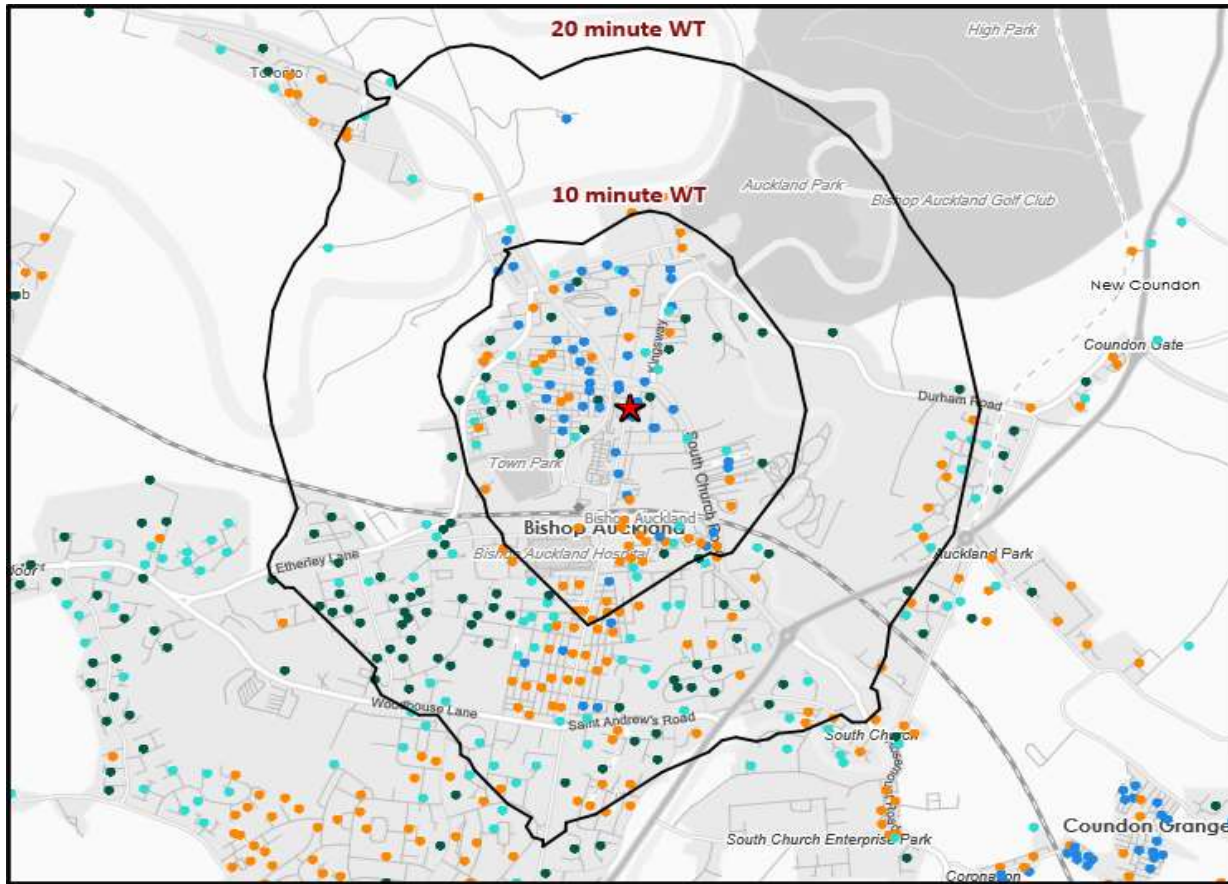

Polaris Profile by Catchment

*WT= Walktime, **DT= Drivetime

Polaris Segment	Population Count			Index vs GB average		
	10 min WT*	20 min WT*	20 min DT**	10 min WT*	20 min WT*	20 min DT**
Young Adult - Showing I Care	0	0	2	0	0	0
Young Adult - Showing I'm Cool	1,106	1,267	7,008	363	154	61
Midlife - Young Kids	1,007	3,102	57,685	97	110	147
Midlife - Carefree	580	2,029	27,192	83	108	103
Mature	472	2,294	30,973	51	91	89
Not Private Households	147	275	2,043	309	213	114
Total	3,312	8,967	124,903