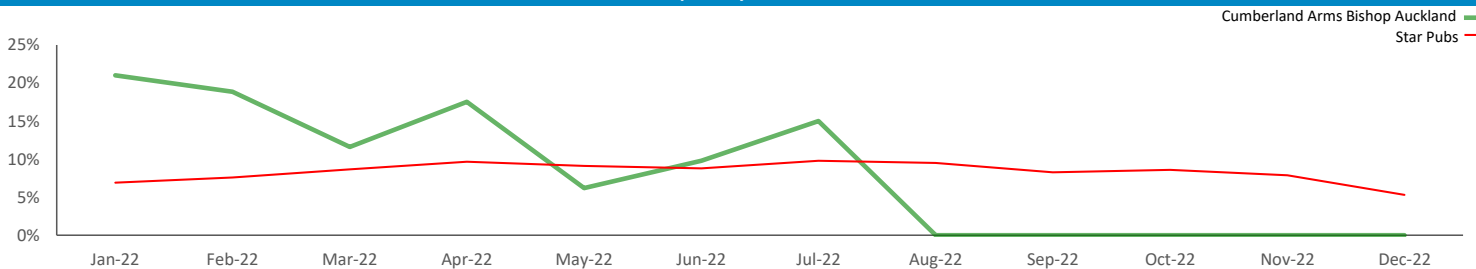

# Polaris Summary - Cumberland Arms Bishop Auckland

Total	3,312	8,967	124,903

Spend by Polaris

GB %

Average Transaction Values (£) by Polaris

Spend by Month

## Time of Day/Day of Week

Time of day and day of week busyness from within a 60m radius of the pub calculated using GPS data

## Index by Month

Seasonality of footfall from within 60m of the pub. Over 100 index indicates it is busier than average