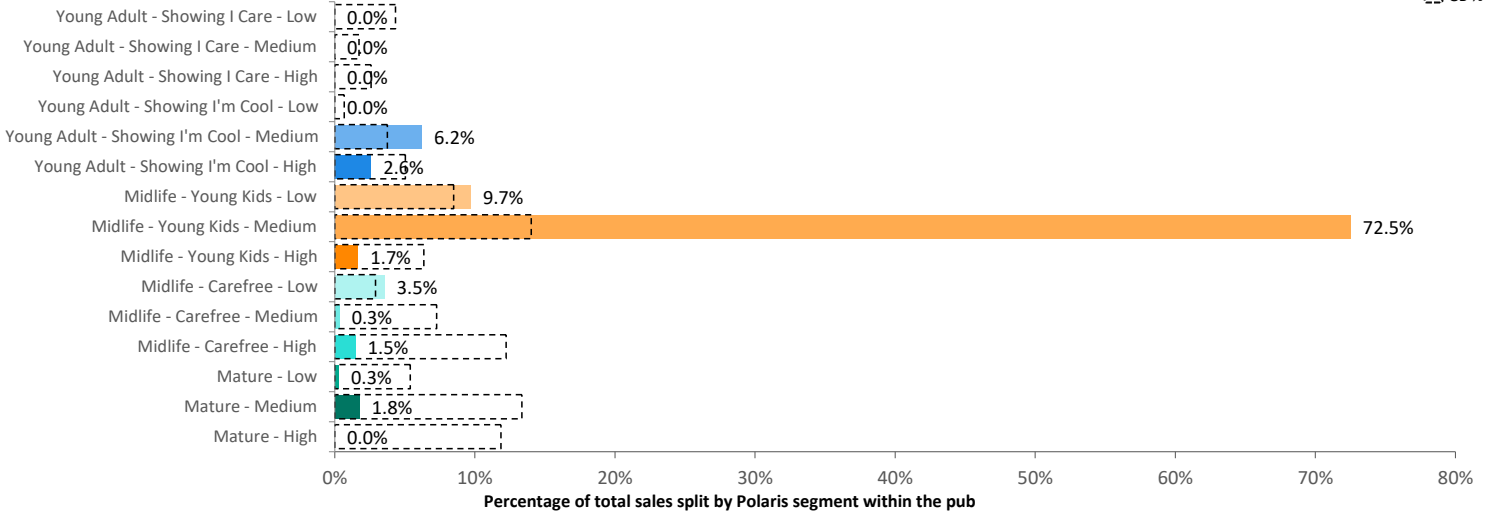

Spend by Polaris

GB %