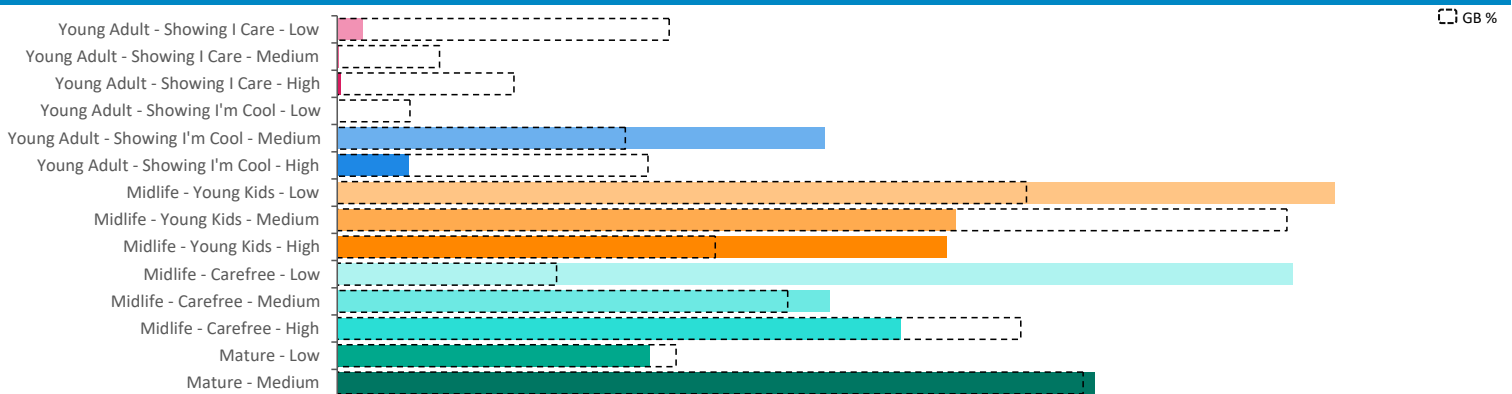

Polaris Plus Profile