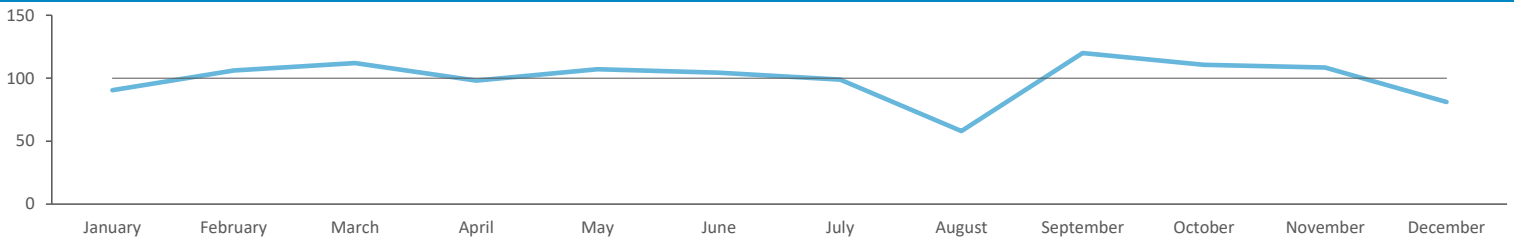

Spend by Polaris

Average Transaction Values (£) by Polaris

Spend by Month

Time of Day/Day of Week

Time of day and day of week busyness from within a 60m radius of the pub calculated using GPS data

Index by Month

Seasonality of footfall from within 60m of the pub. Over 100 index indicates it is busier than average

Distance from Home

Illustrates how far those seen within 60m of the pub have travelled from their home location to get there