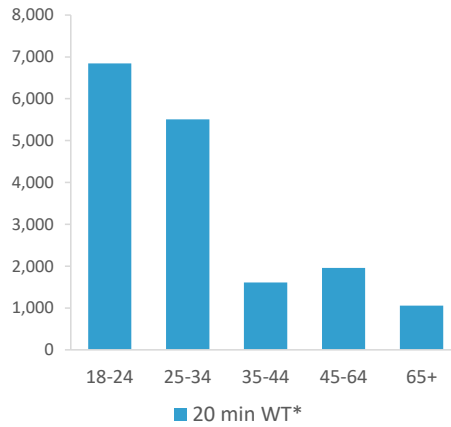

*WT= Walktime, **DT= Drivetime

	Catchment Size (Counts)			Index vs GB Average		
	10 min WT*	20 min WT*	20 min DT**	10 min WT*	20 min WT*	20 min DT**
Population	4,867	19,252	777,621	92	132	205
Adults 18+	4,553	16,981	624,923	105	95	209
Competition Pubs	4	27	762	27	84	210
Adults 18+ per Competition Pub	1,138	629	820	138	76	99
% Adults Likely to Drink	80.6%	81.3%	81.7%	98	99	99

Population & Adults 18+ index is based on all pubs

Affluence	Low	77.6%	67.1%	42.4%	302	261	165
	Medium	12.4%	18.8%	33.7%	32	48	86
	High	5.6%	12.9%	22.3%	17	39	67

*Affluence does not include Not Private Households

Age Profile	18-24	2,595	6,845	86,423	658	438	137
	25-34	851	5,510	113,769	132	215	110
	35-44	292	1,613	95,893	47	65	96
	45-64	543	1,958	186,054	44	40	94
	65+	272	1,055	142,784	29	29	96

	Catchment Size (Counts)			Index vs GB Average			
	10 min WT*	20 min WT*	20 min DT**	10 min WT*	20 min WT*	20 min DT**	
Gender							
	Male	2,599 (53%)	10,577 (55%)	384,903 (49%)	108	111	100
	Female	2,268 (47%)	8,675 (45%)	392,718 (51%)	92	89	100
Economic Status (16-74)	Employed: Full-time	996 (22%)	4,460 (27%)	229,977 (40%)	53	64	96
	Employed: Part-time	173 (4%)	1,147 (7%)	72,974 (13%)	30	53	98
	Self employed	249 (6%)	1,201 (7%)	37,009 (6%)	58	75	67
	Unemployed	68 (2%)	357 (2%)	15,926 (3%)	64	90	117
	Retired	298 (7%)	931 (6%)	81,383 (14%)	48	40	103
	Other	2,693 (60%)	8,713 (52%)	137,850 (24%)	305	263	122
Total Worker Count		2,818	24,219	420,925			