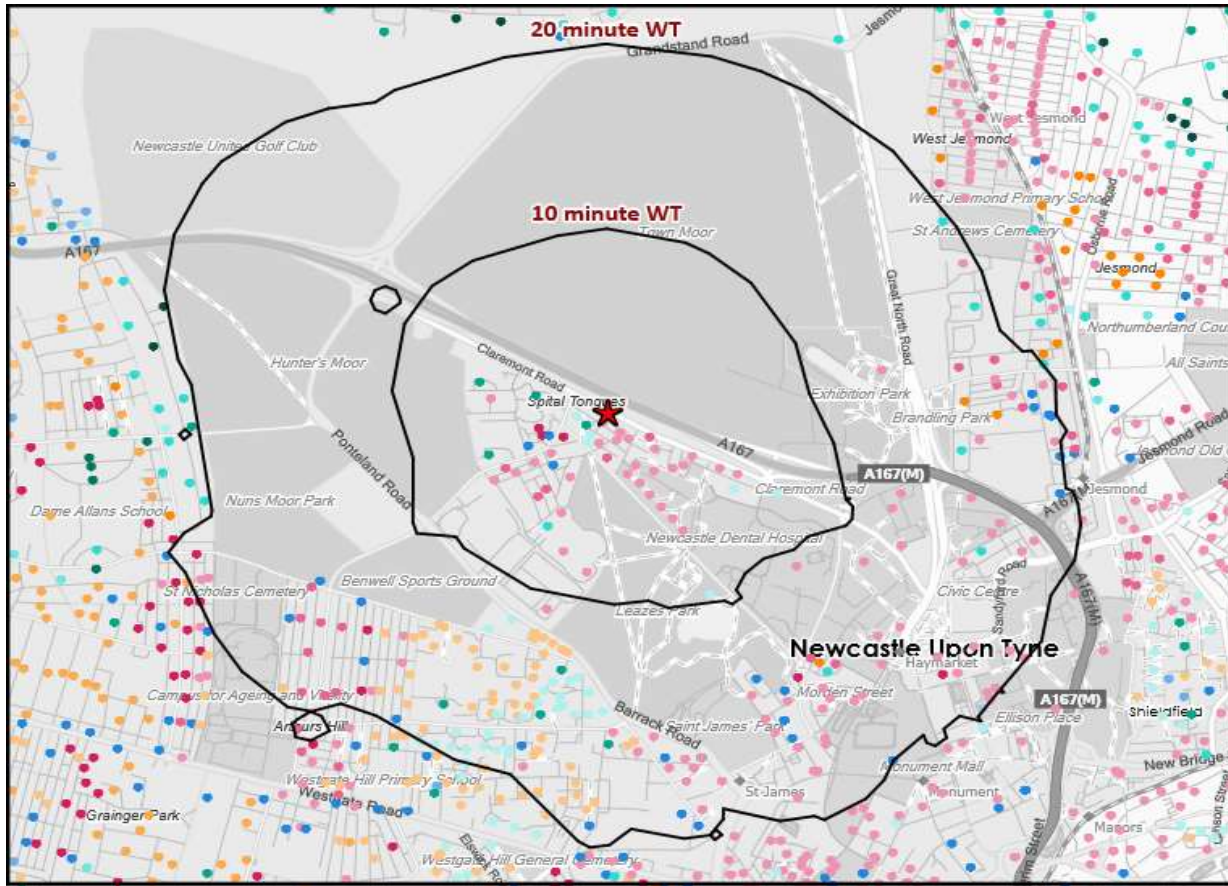

Polaris Plus Profile by Catchment

*WT= Walktime, **DT= Drivetime

Polaris Plus Segment	Population Count			Index vs GB average		
	10 min WT*	20 min WT*	20 min DT**	10 min WT*	20 min WT*	20 min DT**
Young Adult - Showing I Care						
Low	2,842	7,628	41,264	1,489	1,071	157
Medium	566	3,145	10,031	912	1,359	118
High	147	555	14,531	96	97	69
Young Adult - Showing I'm Cool						
Low	0	329	432	0	188	7
Medium	0	0	30,898	0	0	134
High	85	1,172	39,975	42	154	143
Midlife - Young Kids						
Low	70	1,724	118,556	14	91	171
Medium	0	48	74,274	0	2	80
High	0	73	27,774	0	8	82
Midlife - Carefree						
Low	388	1,173	56,311	251	203	265
Medium	0	0	40,744	0	0	97
High	22	399	35,420	4	22	52
Mature						
Low	235	537	48,691	87	53	131
Medium	0	0	54,949	0	0	69
High	0	0	21,781	0	0	37
Not Private Households	198	198	9,292	302	81	103