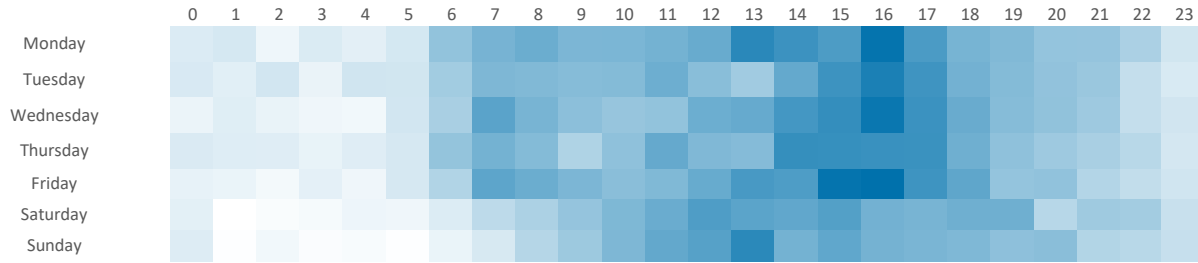

Spend by Polaris

Average Transaction Values (£) by Polaris

Spend by Month

Time of Day/Day of Week

Time of day and day of week busyness from within a 60m radius of the pub calculated using GPS data

Index by Month

Seasonality of footfall from within 60m of the pub. Over 100 index indicates it is busier than average

Distance from Home

Illustrates how far those seen within 60m of the pub have travelled from their home location to get there