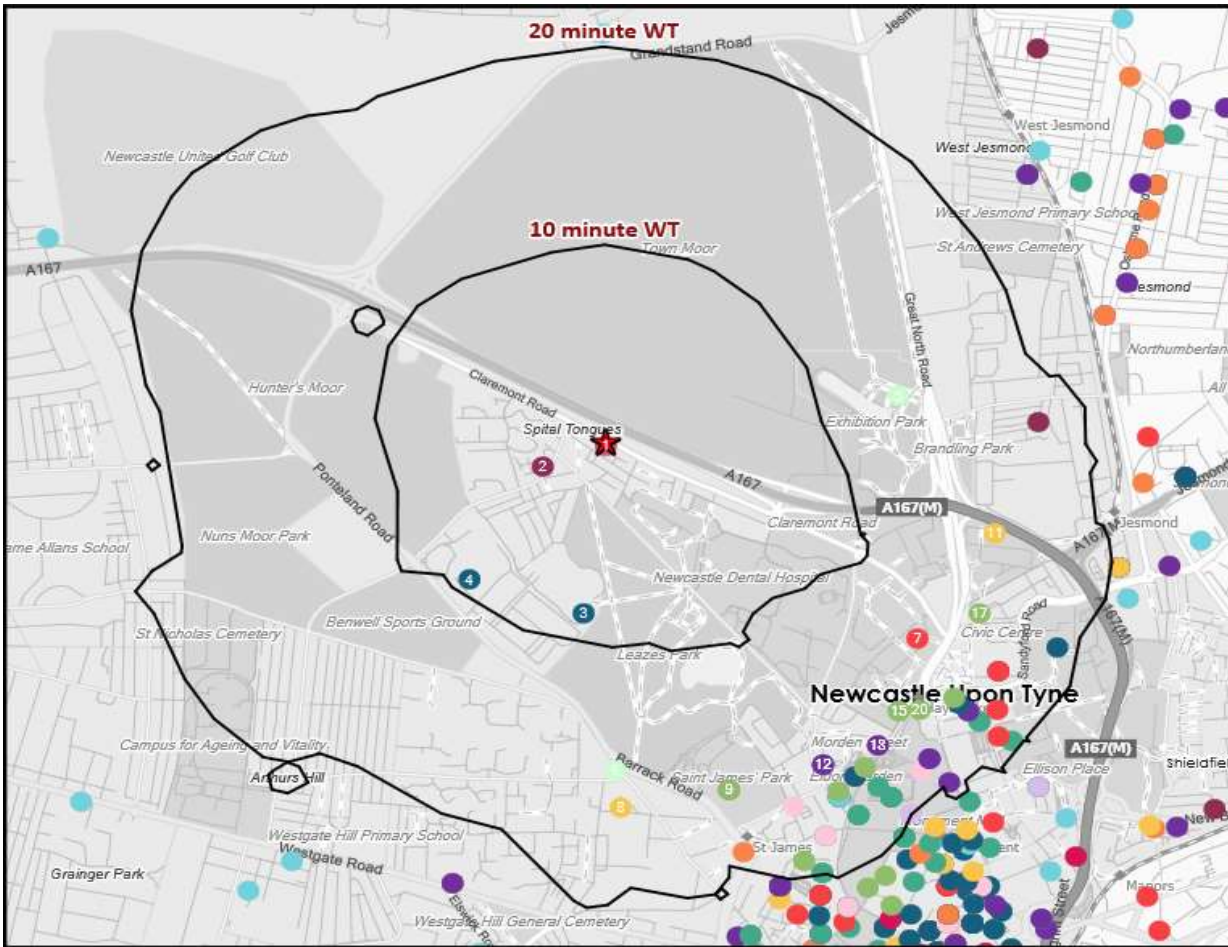

Seasonality of footfall from within 60m of the pub. Over 100 index indicates it is busier than average

Distance from Home

Illustrates how far those seen within 60m of the pub have travelled from their home location to get there

Time of Day/Day of Week

Polaris profile of people passing within 60m of the pub, these represent the potential customers walking past the door

- Pub Sites
- Catchment
- CGA Licensed Premises**
- ABOS
- Casual Dining
- Circuit Bar
- Clubland
- Community Pub
- Craft Led
- Family Pub Dining
- GPGF
- High Street Pub
- Hotel
- Large Venue
- Night Club
- Premium Local
- Restaurants
- Sports Clubs

Nearest 20 Pubs

Ref.	Name	Postcode	Operator	Segment	Distance (miles)
1	North Terrace	NE 2 4AN	Star Pubs & Bars	Family Pub Dining	0.0
2	Cosy Dove	NE 2 4NA	Star Pubs & Bars	Premium Local	0.1
3	Castle Leazes Halls Of Residence	NE 2 4NY	Independent Free	ABOS	0.3
4	Newcastle Medical School	NE 2 4LE	Independent Free	ABOS	0.3
5	Wylam Brewery Tap	NE 2 4PZ	Wylam Brewery	Community Pub	0.5
6	Black Bull	NE 4 6BB	Trust Inns Limited	Community Pub	0.6
7	Northern Stage	NE 1 7RH	Independent Free	Large Venue	0.6
8	Earl Of Pitt Street	NE 4 5ST	Independent Free	High Street Pub	0.7
9	Newcastle United Football Club	NE 1 4ST	Independent Free	Large Venue	0.7
9	Terrace Bar	NE 1 4ST	Independent Free	Circuit Bar	0.7
11	Drink Art Bar	NE 2 4HE	Independent Free	High Street Pub	0.7
12	Leazes End Companions Club	NE 1 4PG	Independent Free	Clubland	0.7
12	Bar Loco	NE 1 4PG	Independent Free	Restaurants	0.7
12	Red Mezze	NE 1 4PG	Independent Free	Restaurants	0.7
15	Crows Nest	NE 1 7RY	Greene King	Circuit Bar	0.7
15	Hotspur	NE 1 7RY	Greene King	Circuit Bar	0.7
17	Hancock	NE 2 4PU	Mitchells & Butlers	Circuit Bar	0.7
18	Percy Arms	NE 1 7RW	Stonegate Pub Company	Circuit Bar	0.7
18	Happiness Inn	NE 1 7RW	Independent Free	Restaurants	0.7
20	Junction	NE 1 7PF	Greene King	Circuit Bar	0.7