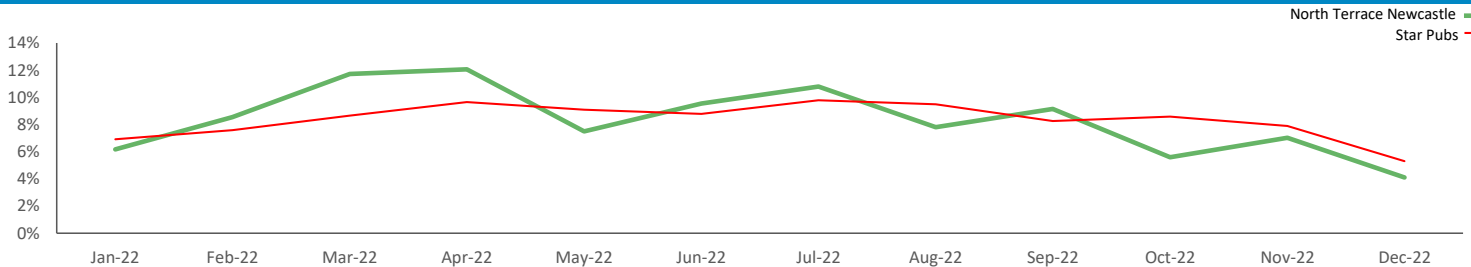

Polaris Plus Profile by Catchment

*WT= Walktime, **DT= Drivetime

Polaris Plus Segment	Population Count			Index vs GB average		
	10 min WT*	20 min WT*	20 min DT**	10 min WT*	20 min WT*	20 min DT**
Young Adult - Showing I Care						
Low	2,842	7,628	41,264	1,489	1,071	157
Medium	566	3,145	10,031	912	1,359	118
High	147	555	14,531	96	97	69
Young Adult - Showing I'm Cool						
Low	0	329	432	0	188	7
Medium	0	0	30,898	0	0	134
High	85	1,172	39,975	42	154	143
Midlife - Young Kids						
Low	70	1,724	118,556	14	91	171
Medium	0	48	74,274	0	2	80
High	0	73	27,774	0	8	82
Midlife - Carefree						
Low	388	1,173	56,311	251	203	265
Medium	0	0	40,744	0	0	97
High	22	399	35,420	4	22	52
Mature						
Low	235	537	48,691	87	53	131
Medium	0	0	54,949	0	0	69
High	0	0	21,781	0	0	37
Not Private Households	198	198	9,292	302	81	103

Spend by Polaris

Average Transaction Values (£) by Polaris

Spend by Month

Time of Day/Day of Week

Time of day and day of week busyness from within a 60m radius of the pub calculated using GPS data

Index by Month

Seasonality of footfall from within 60m of the pub. Over 100 index indicates it is busier than average

Distance from Home

Illustrates how far those seen within 60m of the pub have travelled from their home location to get there