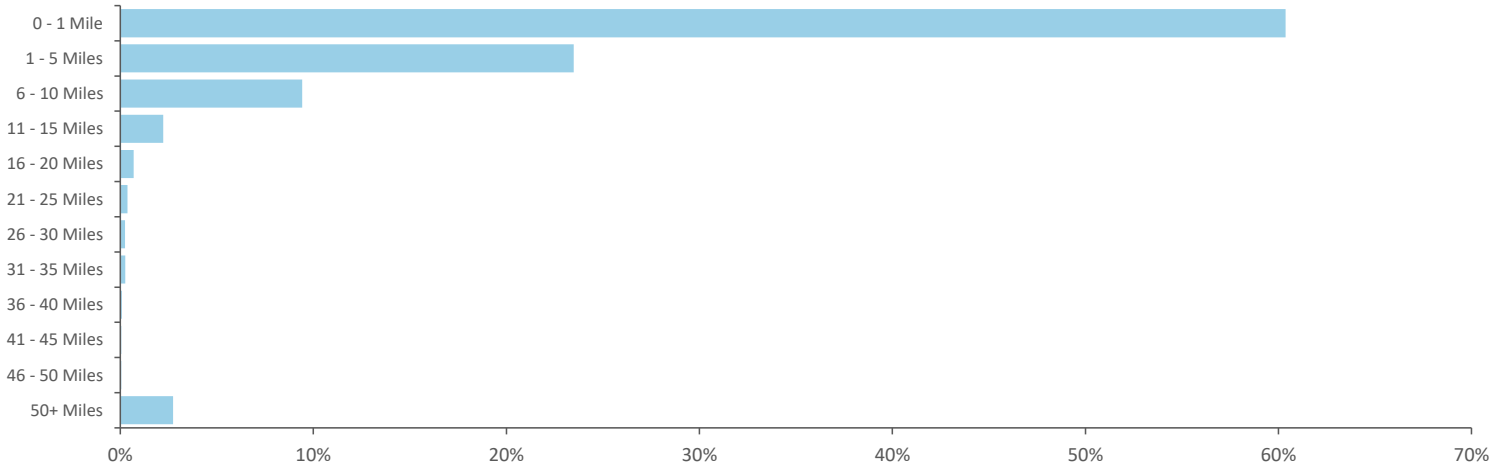

Seasonality of footfall from within 60m of the pub. Over 100 index indicates it is busier than average

Distance from Home

Illustrates how far those seen within 60m of the pub have travelled from their home location to get there