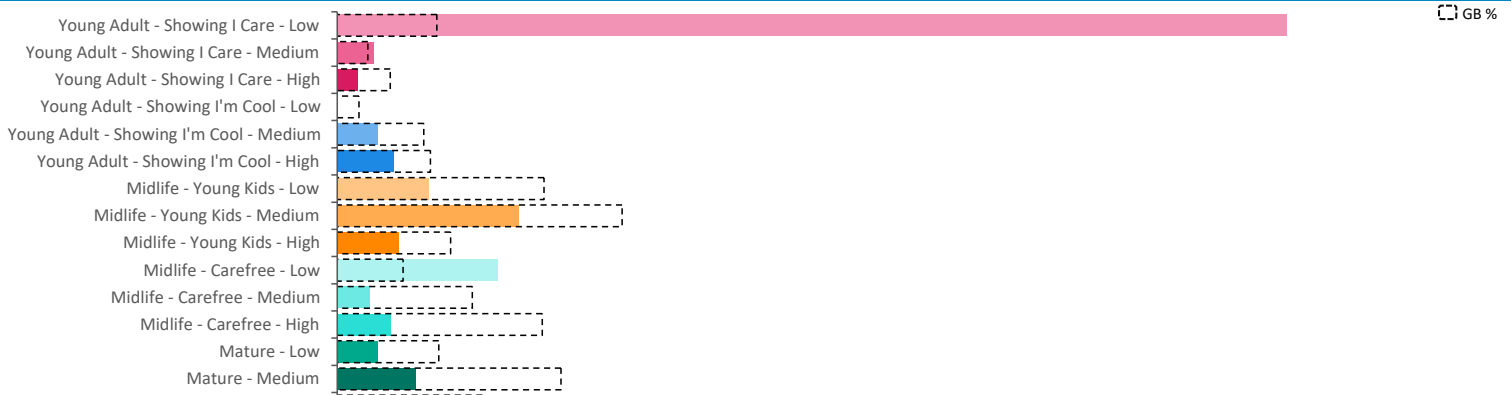

Polaris Plus Profile