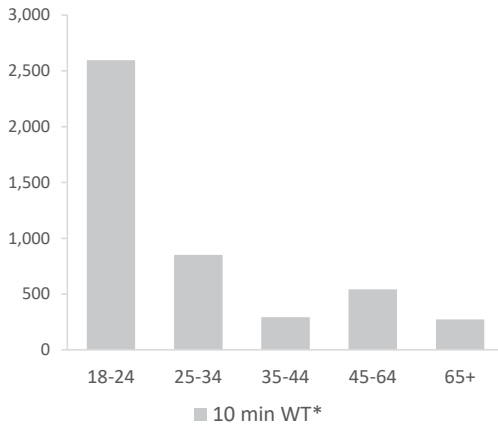

*WT= Walktime, **DT= Drivetime

	Catchment Size (Counts)			Index vs GB Average		
	10 min WT*	20 min WT*	20 min DT**	10 min WT*	20 min WT*	20 min DT**
Population	4,867	19,252	777,621	92	132	205
Adults 18+	4,553	16,981	624,923	105	95	209
Competition Pubs	4	27	762	27	84	210
Adults 18+ per Competition Pub	1,138	629	820	138	76	99
% Adults Likely to Drink	80.6%	81.3%	81.7%	98	99	99

Population & Adults 18+ index is based on all pubs

Affluence	Low	77.6%	67.1%	42.4%	302	261	165
	Medium	12.4%	18.8%	33.7%	32	48	86
	High	5.6%	12.9%	22.3%	17	39	67

*Affluence does not include Not Private Households

Age Profile	18-24	2,595	6,845	86,423	658	438	137
	25-34	851	5,510	113,769	132	215	110
	35-44	292	1,613	95,893	47	65	96
	45-64	543	1,958	186,054	44	40	94
	65+	272	1,055	142,784	29	29	96

	Catchment Size (Counts)			Index vs GB Average			
	10 min WT*	20 min WT*	20 min DT**	10 min WT*	20 min WT*	20 min DT**	
Gender							
	Male	2,599 (53%)	10,577 (55%)	384,903 (49%)	108	111	100
	Female	2,268 (47%)	8,675 (45%)	392,718 (51%)	92	89	100
Economic Status (16-74)	Employed: Full-time	996 (22%)	4,460 (27%)	229,977 (40%)	53	64	96
	Employed: Part-time	173 (4%)	1,147 (7%)	72,974 (13%)	30	53	98
	Self employed	249 (6%)	1,201 (7%)	37,009 (6%)	58	75	67
	Unemployed	68 (2%)	357 (2%)	15,926 (3%)	64	90	117
	Retired	298 (7%)	931 (6%)	81,383 (14%)	48	40	103
	Other	2,693 (60%)	8,713 (52%)	137,850 (24%)	305	263	122
Total Worker Count		2,818	24,219	420,925			