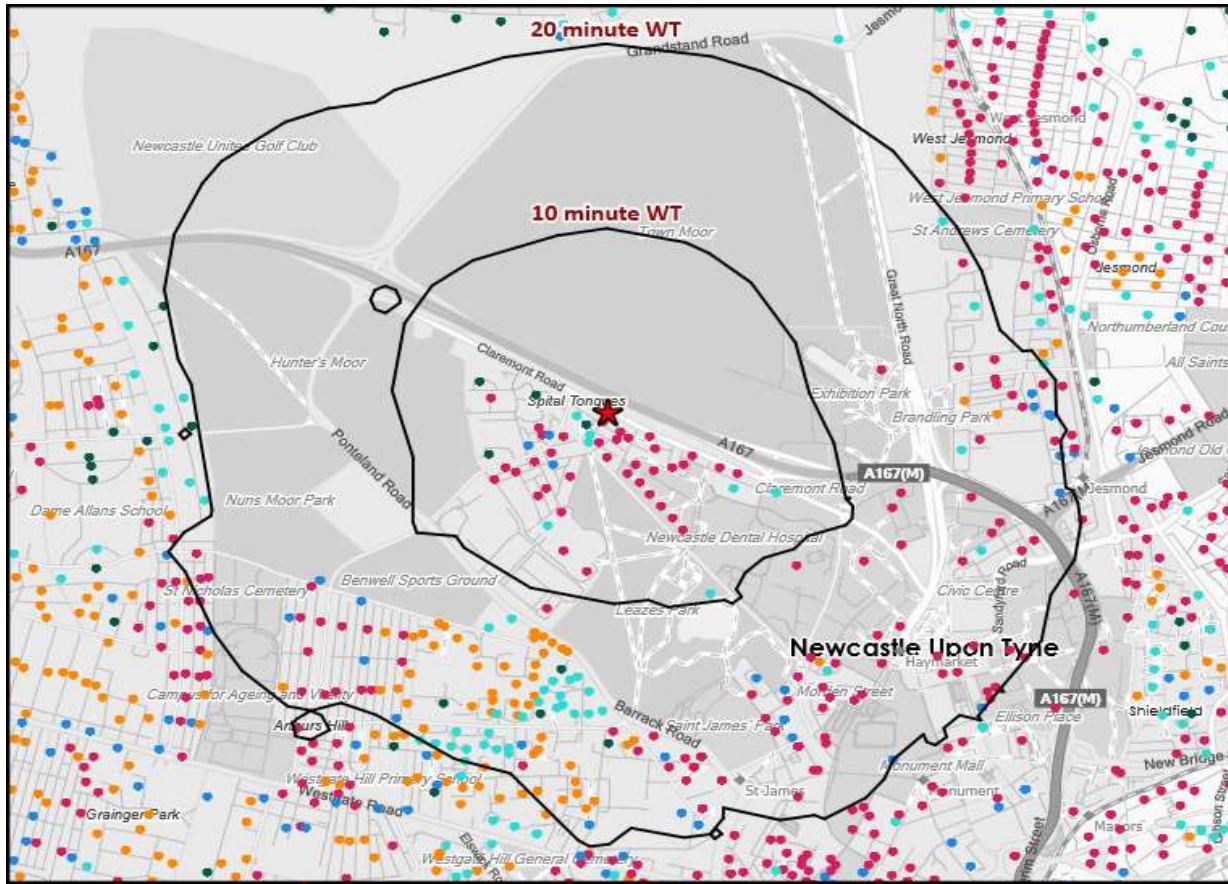

Polaris Profile by Catchment

*WT= Walktime, **DT= Drivetime

Polaris Segment	Population Count			Index vs GB average		
	10 min WT*	20 min WT*	20 min DT**	10 min WT*	20 min WT*	20 min DT**
Young Adult - Showing I Care	3,555	11,328	65,826	875	748	118
Young Adult - Showing I'm Cool	85	1,501	71,305	20	96	124
Midlife - Young Kids	70	1,845	220,604	5	35	112
Midlife - Carefree	410	1,572	132,475	43	44	101
Mature	235	537	125,421	18	11	72
Not Private Households	198	198	9,292	302	81	103
Total	4,553	16,981	624,923