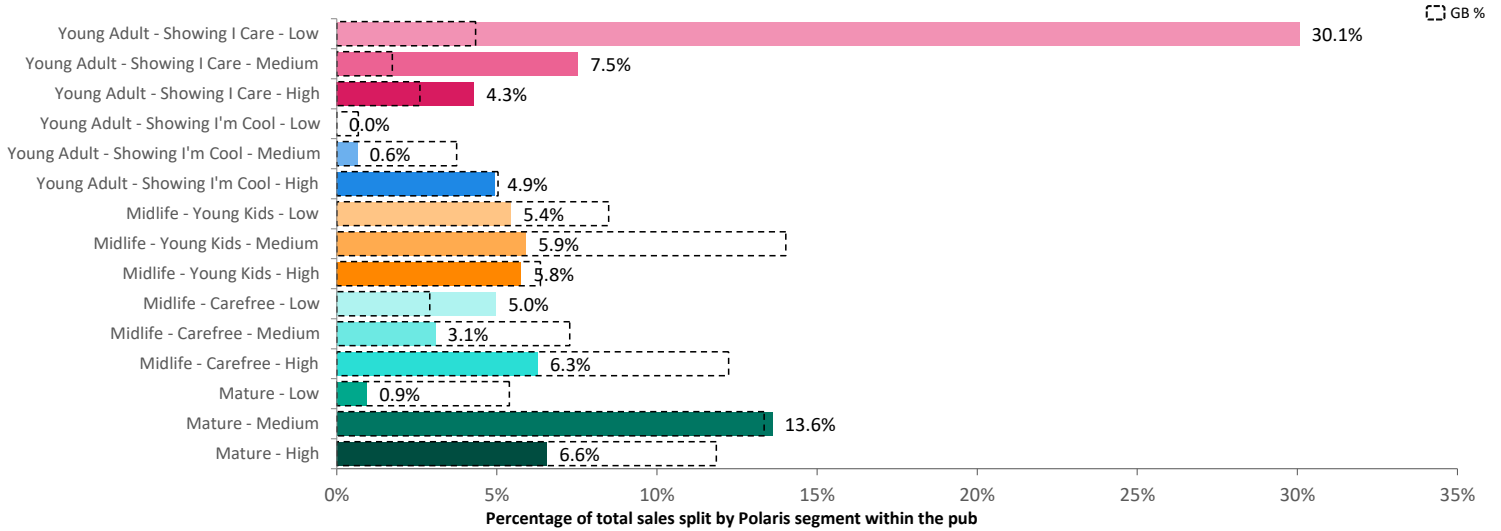

Spend by Polaris

Average Transaction Values (£) by Polaris

Spend by Month

Time of Day/Day of Week

Time of day and day of week busyness from within a 60m radius of the pub calculated using GPS data

Index by Month