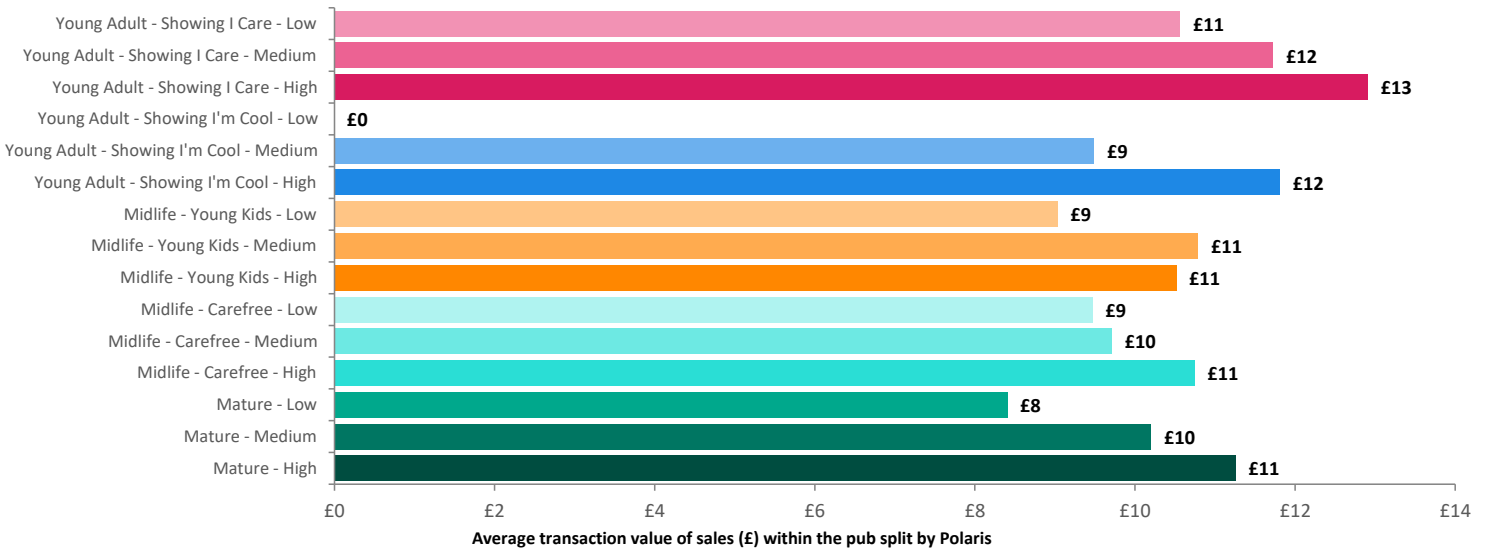

Spend by Polaris

Average Transaction Values (£) by Polaris

Spend by Month

Time of Day/Day of Week

Time of day and day of week busyness from within a 60m radius of the pub calculated using GPS data

Index by Month

Seasonality of footfall from within 60m of the pub. Over 100 index indicates it is busier than average

Distance from Home

Illustrates how far those seen within 60m of the pub have travelled from their home location to get there