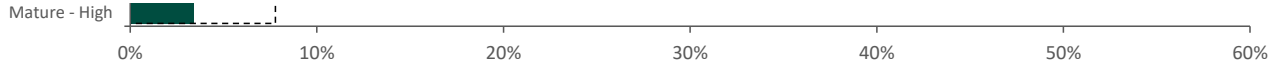

Time of Day/Day of Week

Polaris profile of people passing within 60m of the pub, these represent the potential customers walking past the door

- Pub Sites
- Catchment
- CGA Licensed Premises**
- ABOS
- Casual Dining
- Circuit Bar
- Clubland
- Community Pub
- Craft Led
- Family Pub Dining
- GPGF
- High Street Pub
- Hotel
- Large Venue
- Night Club
- Premium Local
- Restaurants
- Sports Clubs