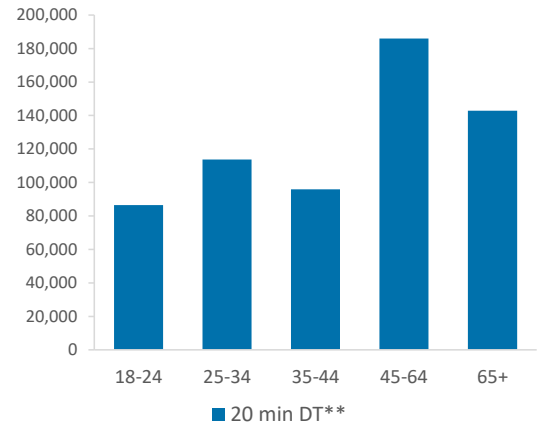

*WT= Walktime, **DT= Drivetime

	Catchment Size (Counts)			Index vs GB Average		
	10 min WT*	20 min WT*	20 min DT**	10 min WT*	20 min WT*	20 min DT**
Population	4,867	19,252	777,621	92	132	205
Adults 18+	4,553	16,981	624,923	105	95	209
Competition Pubs	4	27	762	27	84	210
Adults 18+ per Competition Pub	1,138	629	820	138	76	99
% Adults Likely to Drink	80.6%	81.3%	81.7%	98	99	99

Population & Adults 18+ index is based on all pubs

Affluence	Low	77.6%	67.1%	42.4%	302	261	165
	Medium	12.4%	18.8%	33.7%	32	48	86
	High	5.6%	12.9%	22.3%	17	39	67

*Affluence does not include Not Private Households

Age Profile	18-24	2,595	6,845	86,423	658	438	137
	25-34	851	5,510	113,769	132	215	110
	35-44	292	1,613	95,893	47	65	96
	45-64	543	1,958	186,054	44	40	94
	65+	272	1,055	142,784	29	29	96

	Catchment Size (Counts)			Index vs GB Average			
	10 min WT*	20 min WT*	20 min DT**	10 min WT*	20 min WT*	20 min DT**	
Gender							
	Male	2,599 (53%)	10,577 (55%)	384,903 (49%)	108	111	100
	Female	2,268 (47%)	8,675 (45%)	392,718 (51%)	92	89	100
Economic Status (16-74)	Employed: Full-time	996 (22%)	4,460 (27%)	229,977 (40%)	53	64	96
	Employed: Part-time	173 (4%)	1,147 (7%)	72,974 (13%)	30	53	98
	Self employed	249 (6%)	1,201 (7%)	37,009 (6%)	58	75	67
	Unemployed	68 (2%)	357 (2%)	15,926 (3%)	64	90	117
	Retired	298 (7%)	931 (6%)	81,383 (14%)	48	40	103
	Other	2,693 (60%)	8,713 (52%)	137,850 (24%)	305	263	122
Total Worker Count		2,818	24,219	420,925			