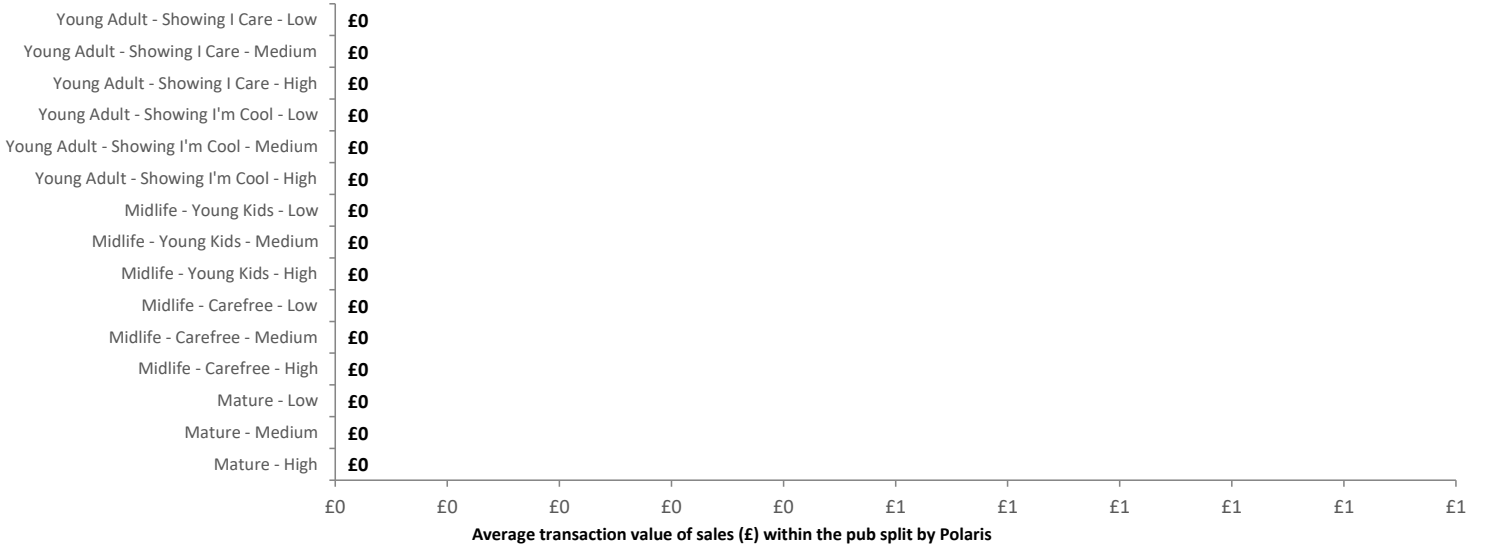

Average Transaction Values (£) by Polaris