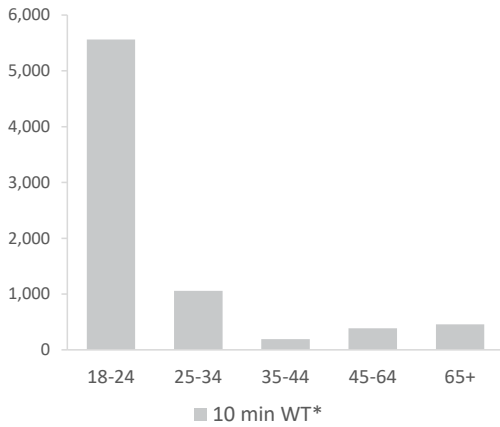

*WT= Walktime, **DT= Drivetime

	Catchment Size (Counts)			Index vs GB Average			
	10 min WT*	20 min WT*	20 min DT**	10 min WT*	20 min WT*	20 min DT**	
Population	8,071	25,518	532,606	153	175	140	
Population & Adults 18+ index is based on all pubs							
Adults 18+	7,657	23,636	429,775	176	132	144	
Competition Pubs	44	77	538	293	241	149	
Adults 18+ per Competition Pub	174	307	799	21	37	97	
% Adults Likely to Drink	86.3%	84.6%	81.8%	105	103	99	
Affluence	Low	26.3%	29.3%	42.7%	103	114	166
	Medium	46.8%	30.2%	36.4%	119	77	92
	High	22.6%	31.1%	19.2%	67	93	57
*Affluence does not include Not Private Households							
Age Profile	18-24	5,560	14,266	48,809	850	689	113
	25-34	1,059	3,575	66,499	99	105	94
	35-44	193	1,378	63,528	19	42	93
	45-64	386	2,313	139,596	19	35	103
	65+	459	2,104	111,343	30	43	109

	Catchment Size (Counts)			Index vs GB Average			
	10 min WT*	20 min WT*	20 min DT**	10 min WT*	20 min WT*	20 min DT**	
Gender							
Gender	Male	4,175 (52%)	13,057 (51%)	260,005 (49%)	105	103	99
	Female	3,896 (48%)	12,461 (49%)	272,601 (51%)	95	97	101
Economic Status (16-74)	Employed: Full-time	1,137 (15%)	4,562 (20%)	154,545 (40%)	36	48	95
	Employed: Part-time	238 (3%)	1,052 (5%)	51,436 (13%)	24	36	101
	Self employed	374 (5%)	1,108 (5%)	22,205 (6%)	52	51	60
	Unemployed	35 (0%)	155 (1%)	10,742 (3%)	20	29	116
	Retired	449 (6%)	1,594 (7%)	65,490 (17%)	43	51	122
	Other	5,286 (70%)	14,288 (63%)	86,016 (22%)	356	318	112
Total Worker Count		7,063	21,544	228,443			