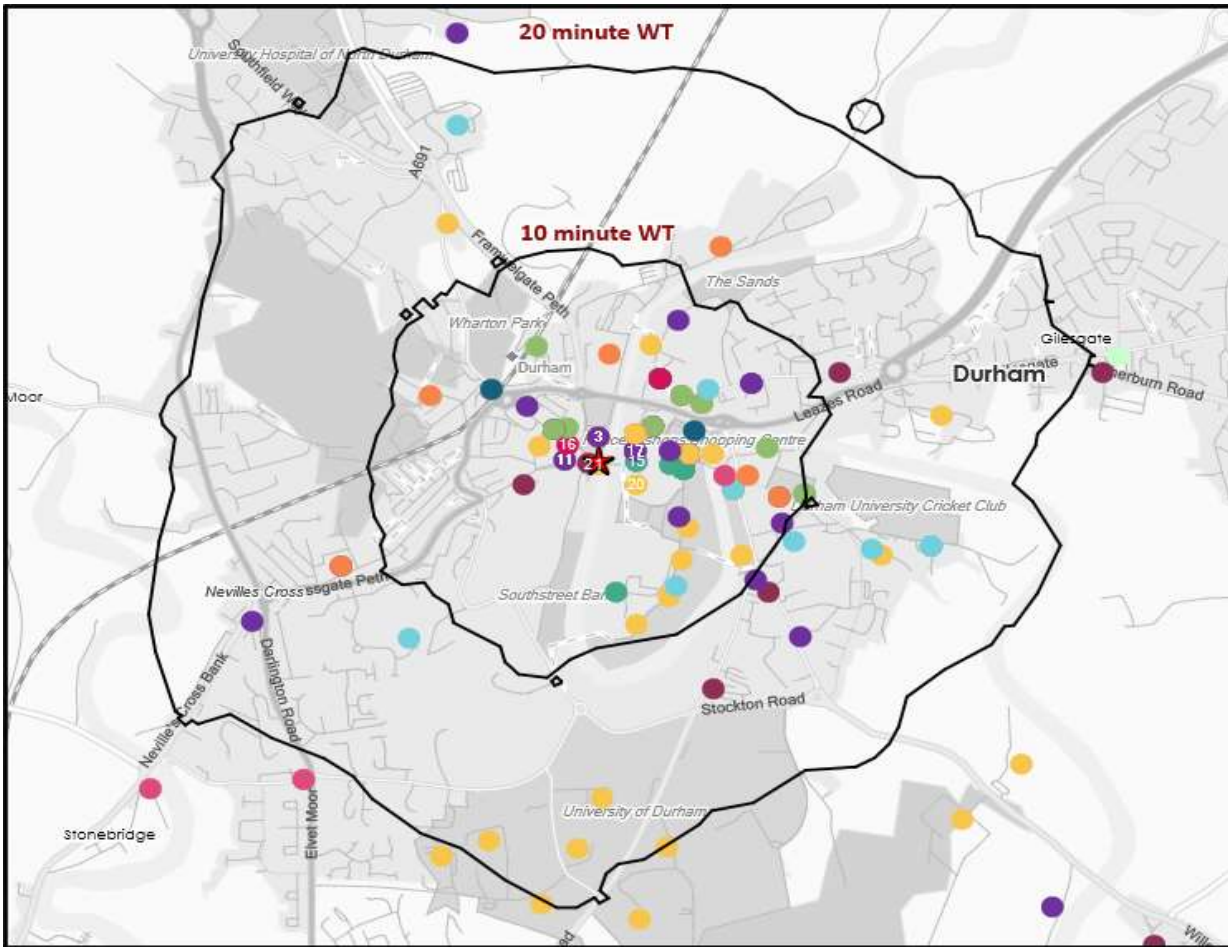

Seasonality of footfall from within 60m of the pub. Over 100 index indicates it is busier than average

Distance from Home

Illustrates how far those seen within 60m of the pub have travelled from their home location to get there

Time of Day/Day of Week

Polaris profile of people passing within 60m of the pub, these represent the potential customers walking past the door

★ Pub Sites
N Catchment

CGA Licensed Premises

- ABOS
- Casual Dining
- Circuit Bar
- Clubland
- Community Pub
- Craft Led
- Family Pub Dining
- GPGF
- High Street Pub
- Hotel
- Large Venue
- Night Club
- Premium Local
- Restaurants
- Sports Clubs

Nearest 20 Pubs

Ref.	Name	Postcode	Operator	Segment	Distance (miles)
1	Revolution	DH 1 4PW	Revolution Bars Group	High Street Pub	0.0
2	Fighting Cocks	DH 1 4PP	Stonegate Pub Company	Premium Local	0.0
3	Old Toms	DH 1 4SL	Independent Free	ABOS	0.1
3	Curious Mr Fox	DH 1 4SL	Independent Free	High Street Pub	0.1
3	In Shanghai	DH 1 4SL	Independent Free	Restaurants	0.1
3	Turtle Bay	DH 1 4SL	Turtle Bay Restaurants	High Street Pub	0.1
3	Kitt's Pool Room & Bar	DH 1 4SL	Independent Free	High Street Pub	0.1
3	Food Pit	DH 1 4SL	Independent Free	Large Venue	0.1
3	Cosy Club	DH 1 4SL	Loungers	High Street Pub	0.1
3	Central Thai Restaurant	DH 1 4SL	Independent Free	Restaurants	0.1
11	Angel Inn	DH 1 4PR	Independent Free	Circuit Bar	0.1
11	Durham City Working Mens Club	DH 1 4PR	Independent Free	Clubland	0.1
11	Holy Grale	DH 1 4PR	Independent Free	High Street Pub	0.1
11	Nadon Thai	DH 1 4PR	Nadon Thai	Restaurants	0.1
15	Riverview Kitchen	DH 1 3RB	Independent Free	Casual Dining	0.1
16	Jm Foleys Irish Bar	DH 1 4SH	Independent Free	Night Club	0.1
17	Lounge	DH 1 3RD	Independent Free	High Street Pub	0.1
17	Akarsu Turkish Restaurant & Grill	DH 1 3RD	Independent Free	Restaurants	0.1
17	Gussto	DH 1 3RD	Independent Free	Restaurants	0.1
20	University Of Durham	DH 1 3RW	Independent Free	High Street Pub	0.1