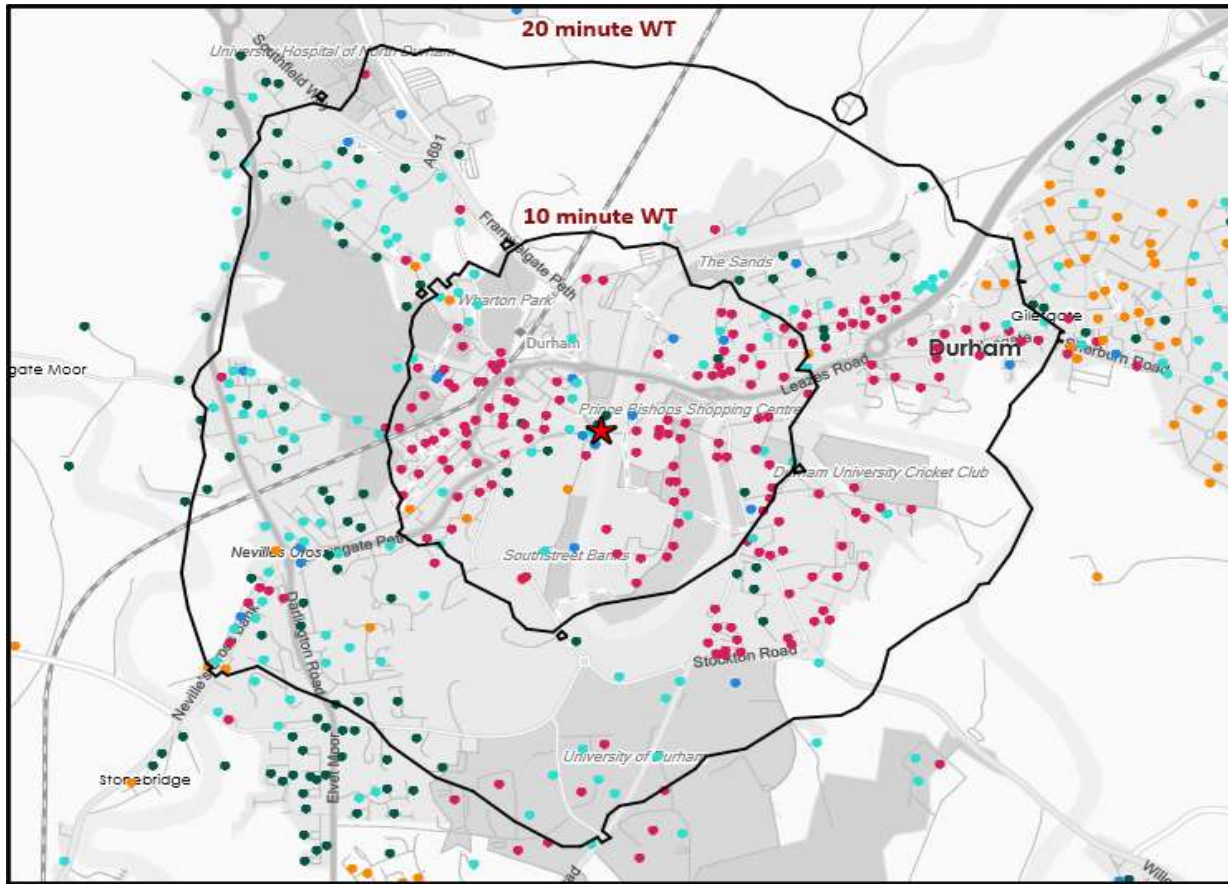

Polaris Profile by Catchment

*WT= Walktime, **DT= Drivetime

Polaris Segment	Population Count			Index vs GB average		
	10 min WT*	20 min WT*	20 min DT**	10 min WT*	20 min WT*	20 min DT**
Young Adult - Showing I Care	5,602	13,018	14,762	820	617	38
Young Adult - Showing I'm Cool	265	586	16,064	38	27	41
Midlife - Young Kids	318	947	177,810	13	13	132
Midlife - Carefree	850	3,786	109,506	53	76	121
Mature	293	3,086	103,826	14	47	86
Not Private Households	329	2,213	7,807	299	651	126
Total	7,657	23,636	429,775