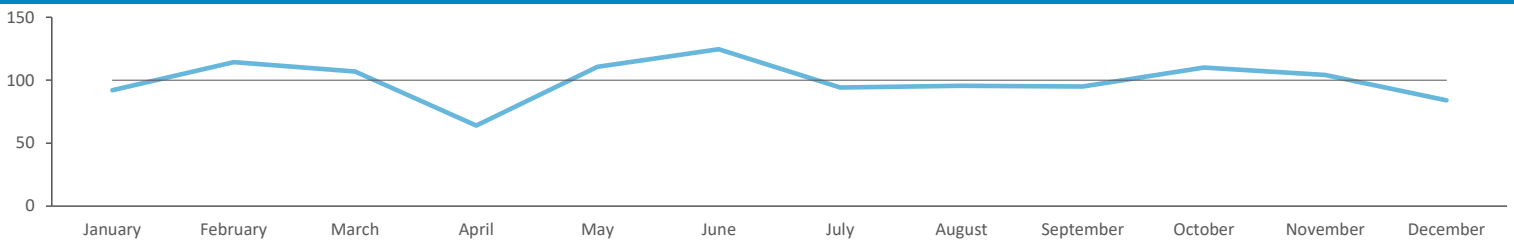

Spend by Polaris

GB %

Average Transaction Values (£) by Polaris

Spend by Month

Time of Day/Day of Week

Time of day and day of week busyness from within a 60m radius of the pub calculated using GPS data

Index by Month

Seasonality of footfall from within 60m of the pub. Over 100 index indicates it is busier than average

Distance from Home

Illustrates how far those seen within 60m of the pub have travelled from their home location to get there