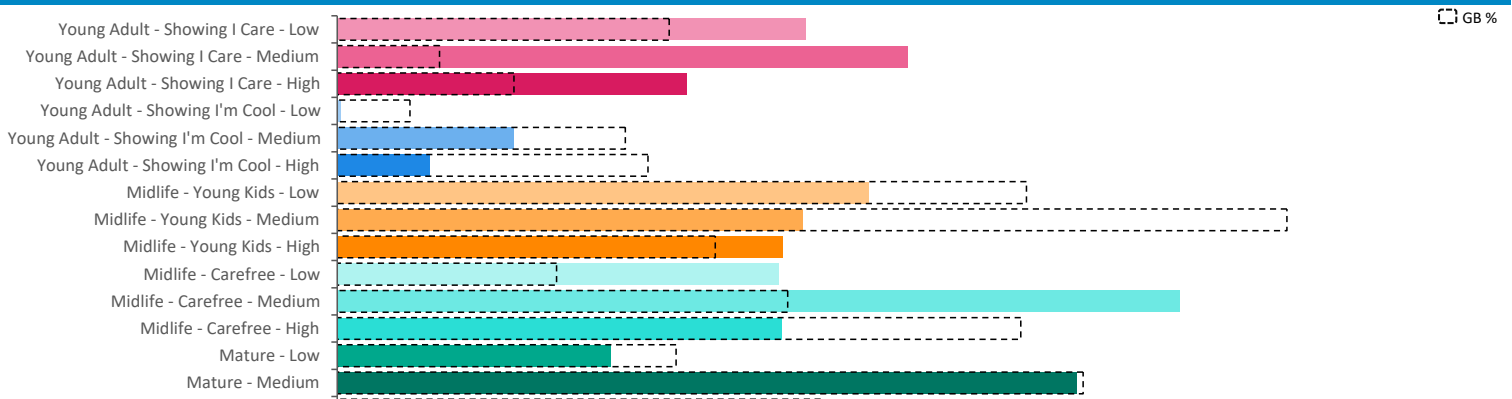

Polaris Plus Profile