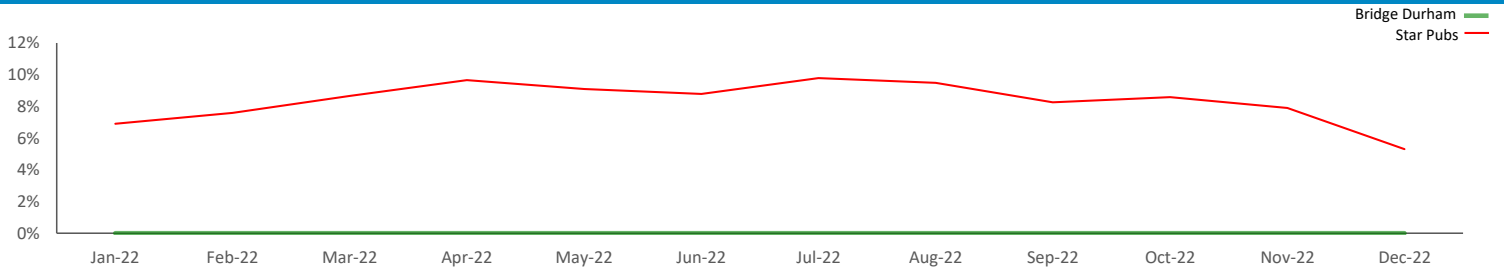

Spend by Polaris

GB %

Average Transaction Values (£) by Polaris

Spend by Month

Time of Day/Day of Week

Time of day and day of week busyness from within a 60m radius of the pub calculated using GPS data

Index by Month

Seasonality of footfall from within 60m of the pub. Over 100 index indicates it is busier than average

Distance from Home

Illustrates how far those seen within 60m of the pub have travelled from their home location to get there