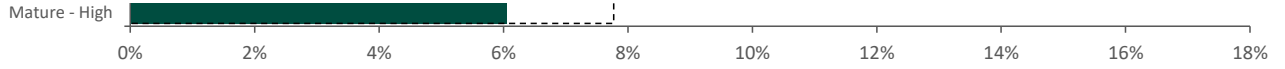

Mobile Data Summary - Bridge Durham

© 2023 CACI Limited and all other applicable third party notices (©2022, Digital Envoy. All Rights Reserved) can be found at www.caci.co.uk/copyrightnotices.pdf

Time of Day/Day of Week

Polaris profile of people passing within 60m of the pub, these represent the potential customers walking past the door