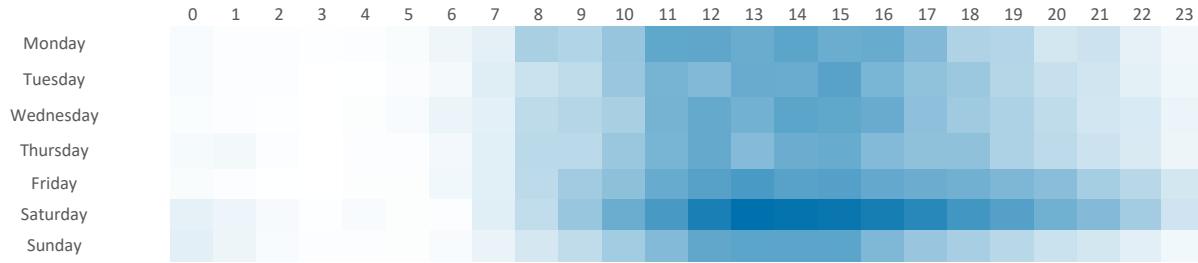

Spend by Polaris

GB %

Average Transaction Values (£) by Polaris

Spend by Month

Time of Day/Day of Week

Time of day and day of week busyness from within a 60m radius of the pub calculated using GPS data

Index by Month

Seasonality of footfall from within 60m of the pub. Over 100 index indicates it is busier than average

Distance from Home

Illustrates how far those seen within 60m of the pub have travelled from their home location to get there