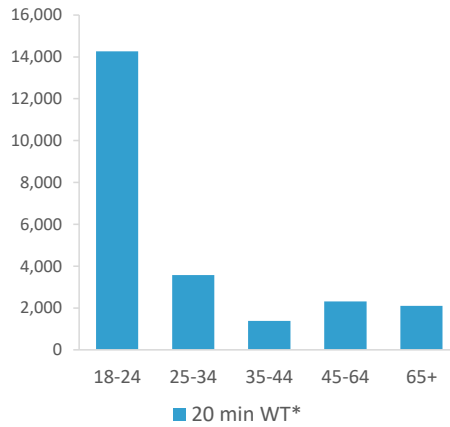

*WT= Walktime, **DT= Drivetime

	Catchment Size (Counts)			Index vs GB Average			
	10 min WT*	20 min WT*	20 min DT**	10 min WT*	20 min WT*	20 min DT**	
Population	8,071	25,518	532,606	153	175	140	
Population & Adults 18+ index is based on all pubs							
Adults 18+	7,657	23,636	429,775	176	132	144	
Competition Pubs	44	77	538	293	241	149	
Adults 18+ per Competition Pub	174	307	799	21	37	97	
% Adults Likely to Drink	86.3%	84.6%	81.8%	105	103	99	
Affluence	Low	26.3%	29.3%	42.7%	103	114	166
	Medium	46.8%	30.2%	36.4%	119	77	92
	High	22.6%	31.1%	19.2%	67	93	57
*Affluence does not include Not Private Households							
Age Profile	18-24	5,560	14,266	48,809	850	689	113
	25-34	1,059	3,575	66,499	99	105	94
	35-44	193	1,378	63,528	19	42	93
	45-64	386	2,313	139,596	19	35	103
	65+	459	2,104	111,343	30	43	109

	Catchment Size (Counts)			Index vs GB Average			
	10 min WT*	20 min WT*	20 min DT**	10 min WT*	20 min WT*	20 min DT**	
Gender							
Gender	Male	4,175 (52%)	13,057 (51%)	260,005 (49%)	105	103	99
	Female	3,896 (48%)	12,461 (49%)	272,601 (51%)	95	97	101
Economic Status (16-74)	Employed: Full-time	1,137 (15%)	4,562 (20%)	154,545 (40%)	36	48	95
	Employed: Part-time	238 (3%)	1,052 (5%)	51,436 (13%)	24	36	101
	Self employed	374 (5%)	1,108 (5%)	22,205 (6%)	52	51	60
	Unemployed	35 (0%)	155 (1%)	10,742 (3%)	20	29	116
	Retired	449 (6%)	1,594 (7%)	65,490 (17%)	43	51	122
	Other	5,286 (70%)	14,288 (63%)	86,016 (22%)	356	318	112
Total Worker Count		7,063	21,544	228,443			