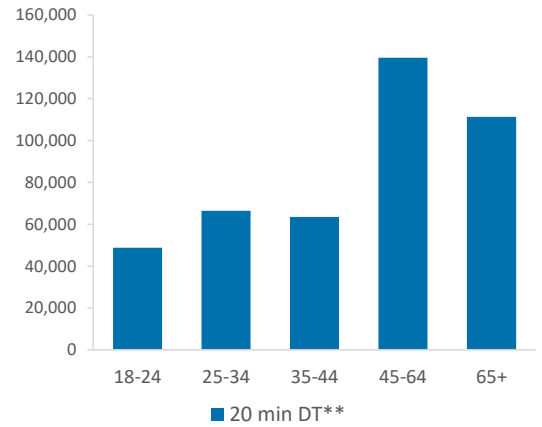

*WT= Walktime, **DT= Drivetime

	Catchment Size (Counts)			Index vs GB Average			
	10 min WT*	20 min WT*	20 min DT**	10 min WT*	20 min WT*	20 min DT**	
Population	8,071	25,518	532,606	153	175	140	
Population & Adults 18+ index is based on all pubs							
Adults 18+	7,657	23,636	429,775	176	132	144	
Competition Pubs	44	77	538	293	241	149	
Adults 18+ per Competition Pub	174	307	799	21	37	97	
% Adults Likely to Drink	86.3%	84.6%	81.8%	105	103	99	
Affluence	Low	26.3%	29.3%	42.7%	103	114	166
	Medium	46.8%	30.2%	36.4%	119	77	92
	High	22.6%	31.1%	19.2%	67	93	57
*Affluence does not include Not Private Households							
Age Profile	18-24	5,560	14,266	48,809	850	689	113
	25-34	1,059	3,575	66,499	99	105	94
	35-44	193	1,378	63,528	19	42	93
	45-64	386	2,313	139,596	19	35	103
	65+	459	2,104	111,343	30	43	109

	Catchment Size (Counts)			Index vs GB Average			
	10 min WT*	20 min WT*	20 min DT**	10 min WT*	20 min WT*	20 min DT**	
Gender							
Gender	Male	4,175 (52%)	13,057 (51%)	260,005 (49%)	105	103	99
	Female	3,896 (48%)	12,461 (49%)	272,601 (51%)	95	97	101
Economic Status (16-74)	Employed: Full-time	1,137 (15%)	4,562 (20%)	154,545 (40%)	36	48	95
	Employed: Part-time	238 (3%)	1,052 (5%)	51,436 (13%)	24	36	101
	Self employed	374 (5%)	1,108 (5%)	22,205 (6%)	52	51	60
	Unemployed	35 (0%)	155 (1%)	10,742 (3%)	20	29	116
	Retired	449 (6%)	1,594 (7%)	65,490 (17%)	43	51	122
	Other	5,286 (70%)	14,288 (63%)	86,016 (22%)	356	318	112
Total Worker Count		7,063	21,544	228,443			