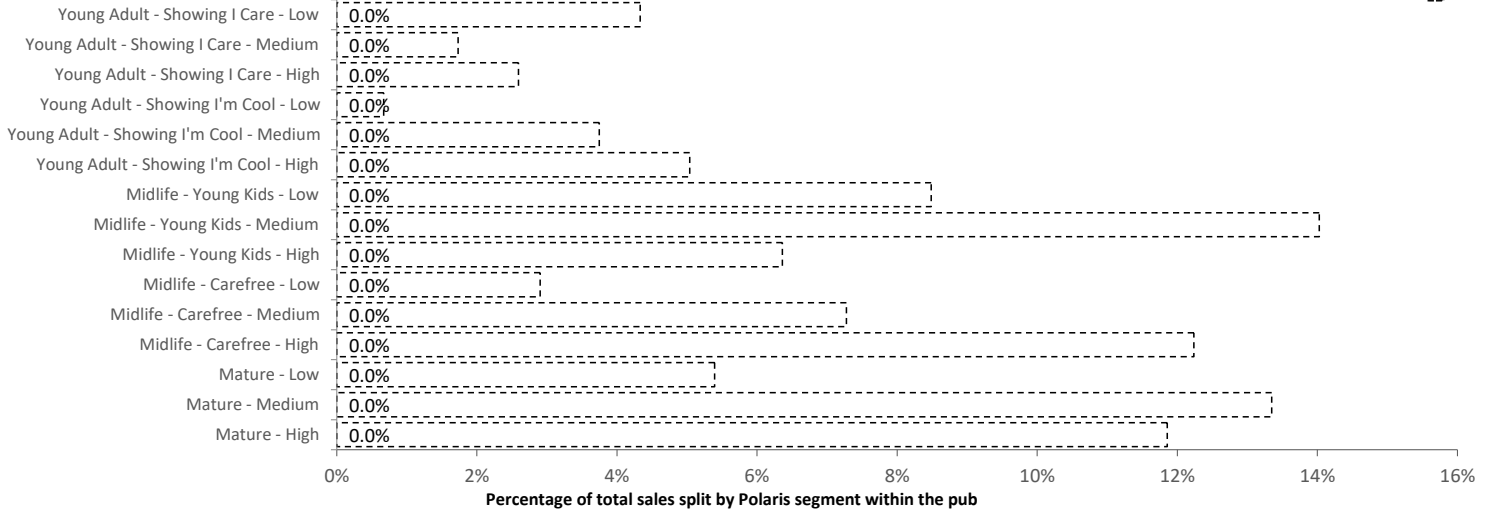

Spend by Polaris

GB %