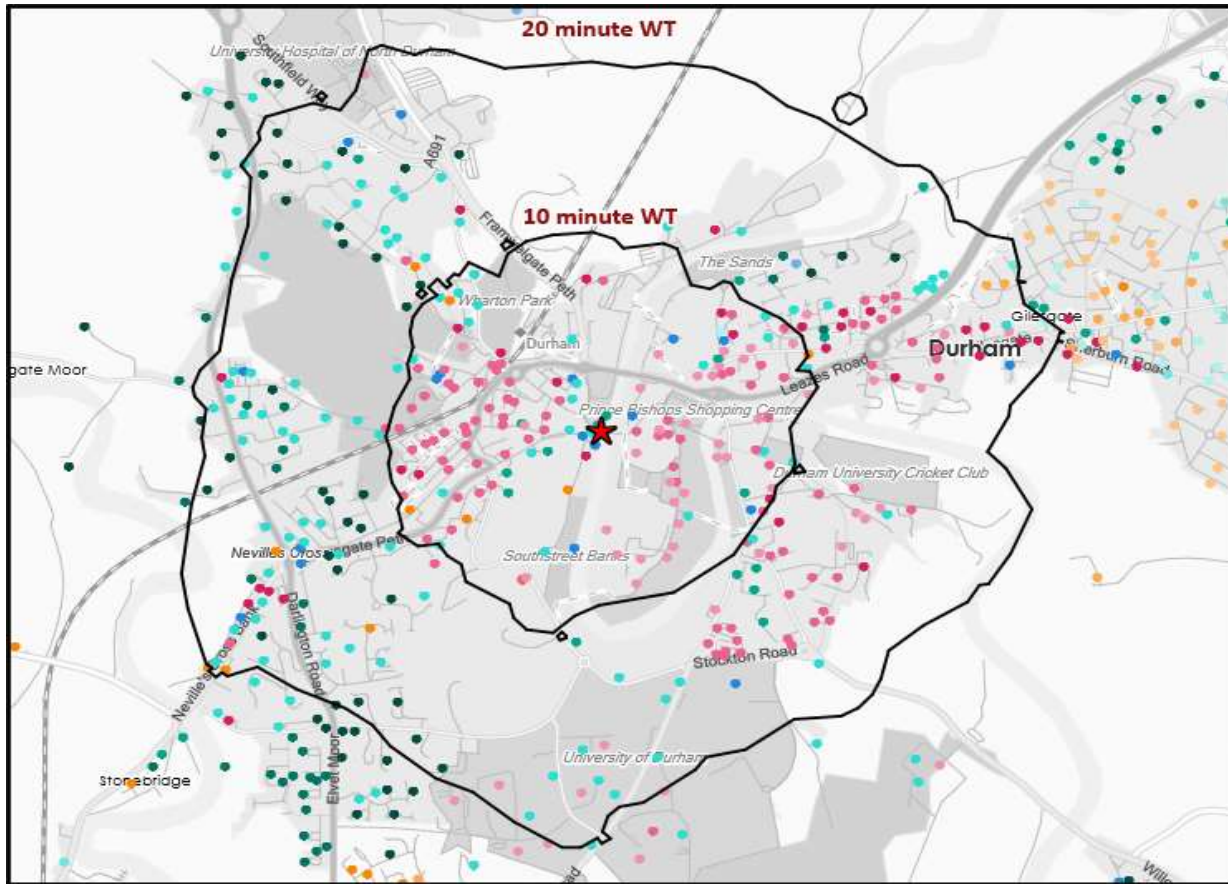

- ★ Pub Sites
- N Catchment
- **Polaris Plus Segments**
- Young Adult - Showing I Care
  - Low
  - Medium
  - High
- Young Adult - Showing I'm Cool
  - Low
  - Medium
  - High
- Midlife - Young Kids
  - Low
  - Medium
  - High
- Midlife - Carefree
  - Low
  - Medium
  - High
- Mature
  - Low
  - Medium
  - High

Polaris Plus Profile by Catchment

*WT= Walktime, **DT= Drivetime

Polaris Plus Segment	Population Count			Index vs GB average		
	10 min WT*	20 min WT*	20 min DT**	10 min WT*	20 min WT*	20 min DT**
Young Adult - Showing I Care						
Low	1,722	6,352	6,429	536	641	36
Medium	3,584	5,705	5,728	3,433	1,771	98
High	296	961	2,605	115	121	18
Young Adult - Showing I'm Cool						
Low	0	0	0	0	0	0
Medium	0	114	9,601	0	13	60
High	265	472	6,463	77	45	34
Midlife - Young Kids						
Low	0	0	95,339	0	0	200
Medium	0	212	56,705	0	6	88
High	318	735	25,766	77	58	111
Midlife - Carefree						
Low	0	8	48,680	0	1	333
Medium	0	98	31,922	0	6	111
High	850	3,680	28,904	102	143	62
Mature						
Low	293	572	32,890	64	41	129
Medium	0	1,009	52,330	0	34	96
High	0	1,505	18,606	0	68	46
Not Private Households	329	2,213	7,807	299	651	126