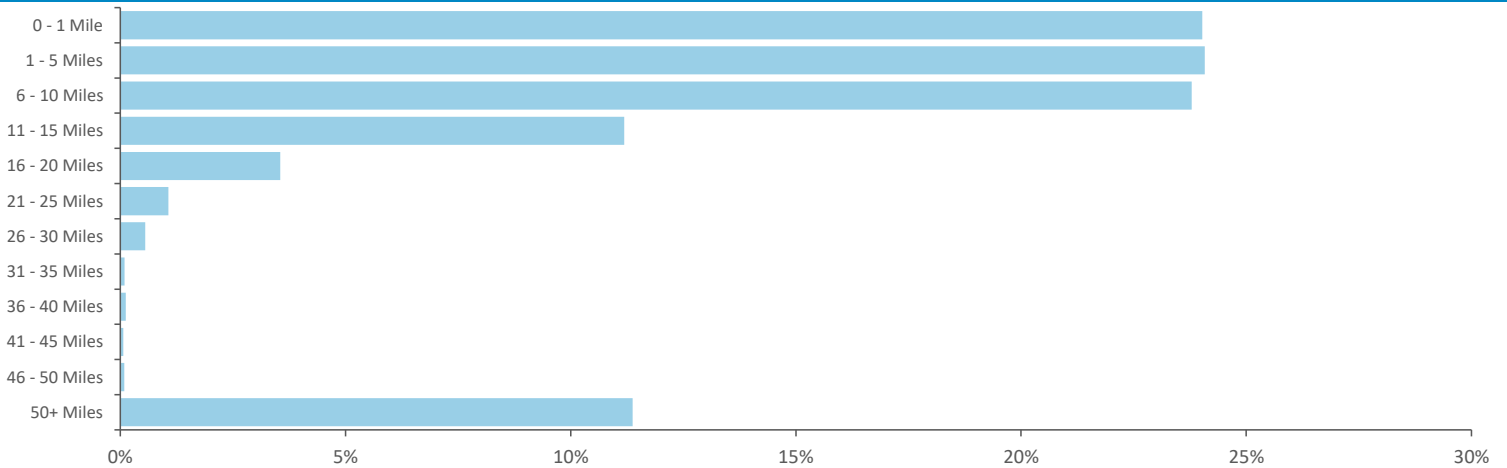

Seasonality of footfall from within 60m of the pub. Over 100 index indicates it is busier than average

Distance from Home

Illustrates how far those seen within 60m of the pub have travelled from their home location to get there