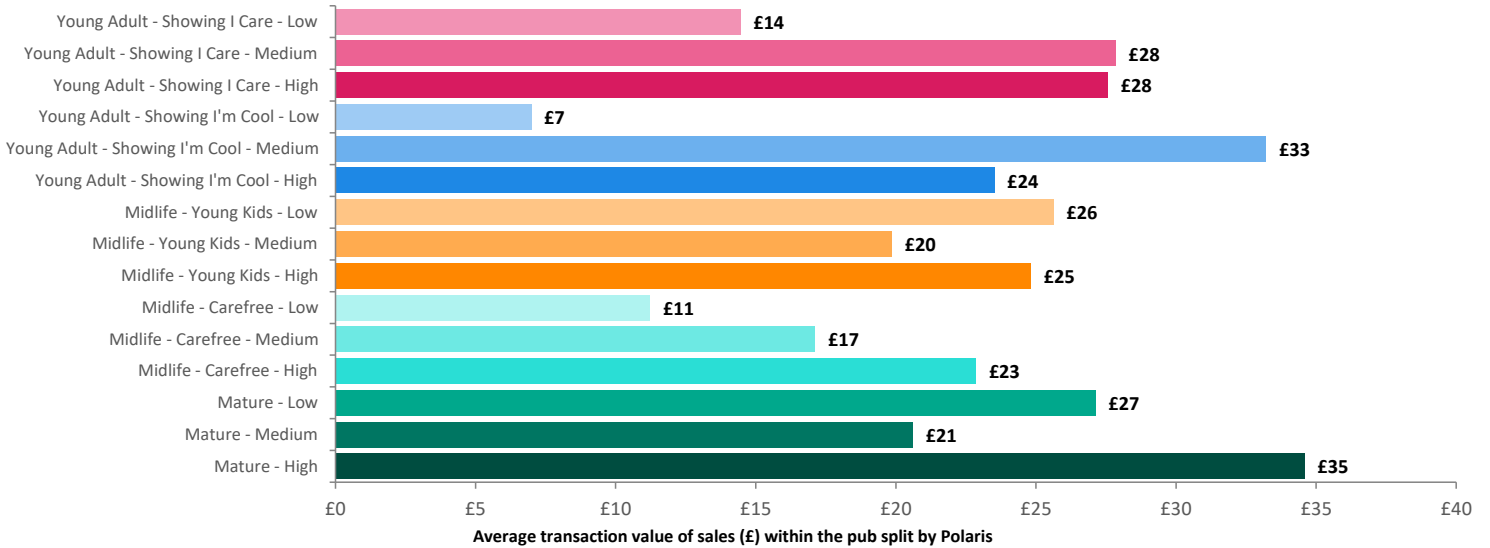

Average Transaction Values (£) by Polaris