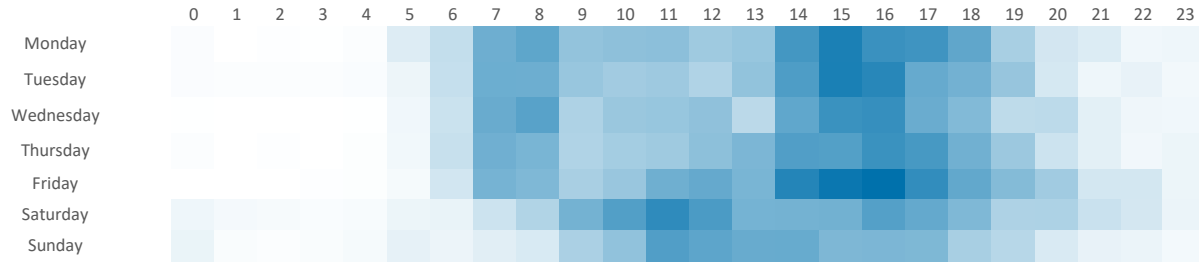

Time of Day/Day of Week

Time of day and day of week busyness from within a 60m radius of the pub calculated using GPS data

Index by Month

Seasonality of footfall from within 60m of the pub. Over 100 index indicates it is busier than average