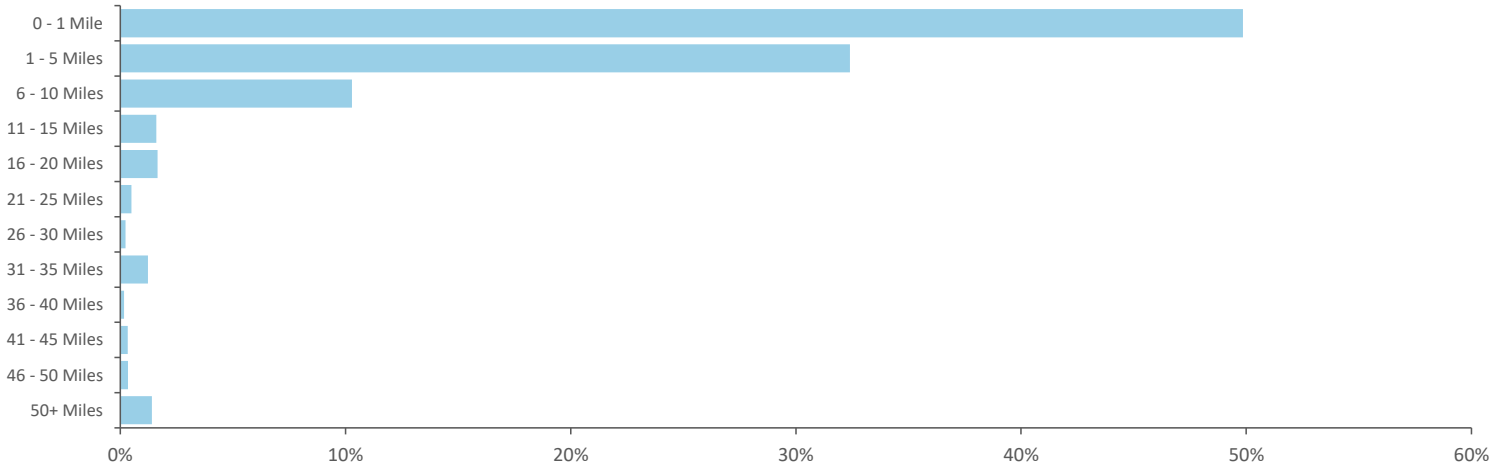

Distance from Home

Illustrates how far those seen within 60m of the pub have travelled from their home location to get there