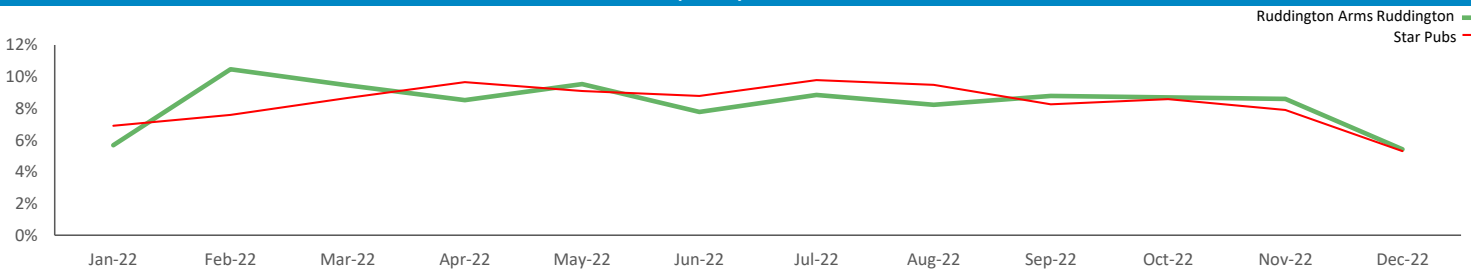

Time of Day/Day of Week

Time of day and day of week busyness from within a 60m radius of the pub calculated using GPS data

Index by Month

Seasonality of footfall from within 60m of the pub. Over 100 index indicates it is busier than average