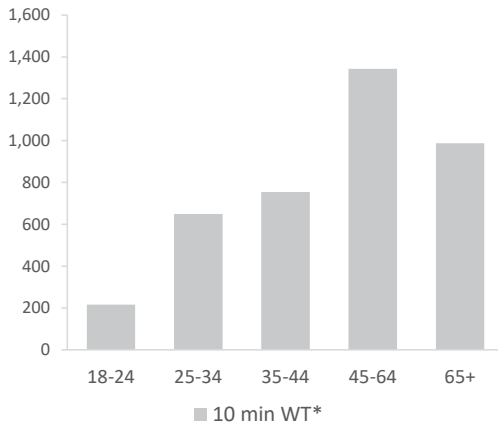

- Over GB Average
- Around GB Average
- Under GB Average

*WT= Walktime, **DT= Drivetime

	Catchment Size (Counts)			Index vs GB Average		
	10 min WT*	20 min WT*	20 min DT**	10 min WT*	20 min WT*	20 min DT**
Population	4,993	7,883	439,700	94	54	116
Adults 18+	3,949	6,188	352,832	91	35	118
Competition Pubs	10	10	422	67	31	117
Adults 18+ per Competition Pub	395	619	836	48	75	101
% Adults Likely to Drink	84.5%	84.1%	81.7%	103	102	99

Population & Adults 18+ index is based on all pubs

Affluence	Low	7.1%	13.2%	34.8%	28	52	136
	Medium	38.6%	35.7%	35.4%	98	91	90
	High	52.6%	48.9%	27.8%	157	146	83

*Affluence does not include Not Private Households

Age Profile	18-24	216	390	77,261	53	61	217
	25-34	649	1,003	66,976	98	96	115
	35-44	754	1,177	51,612	117	116	91
	45-64	1,343	2,035	92,932	105	101	83
	65+	987	1,583	64,051	103	105	76

	Catchment Size (Counts)			Index vs GB Average			
	10 min WT*	20 min WT*	20 min DT**	10 min WT*	20 min WT*	20 min DT**	
Gender							
	Male	2,453 (49%)	3,829 (49%)	223,642 (51%)	99	98	103
	Female	2,540 (51%)	4,054 (51%)	216,058 (49%)	101	102	97
Economic Status (16-74)							
	Employed: Full-time	1,623 (46%)	2,548 (46%)	119,100 (36%)	110	111	87
	Employed: Part-time	495 (14%)	775 (14%)	38,063 (11%)	107	108	89
	Self employed	368 (10%)	552 (10%)	23,704 (7%)	109	105	75
	Unemployed	51 (1%)	76 (1%)	8,655 (3%)	61	58	110
	Retired	546 (15%)	857 (16%)	36,761 (11%)	112	112	81
	Other	466 (13%)	720 (13%)	104,750 (32%)	67	66	160
Total Worker Count		1,009	2,915	189,883			