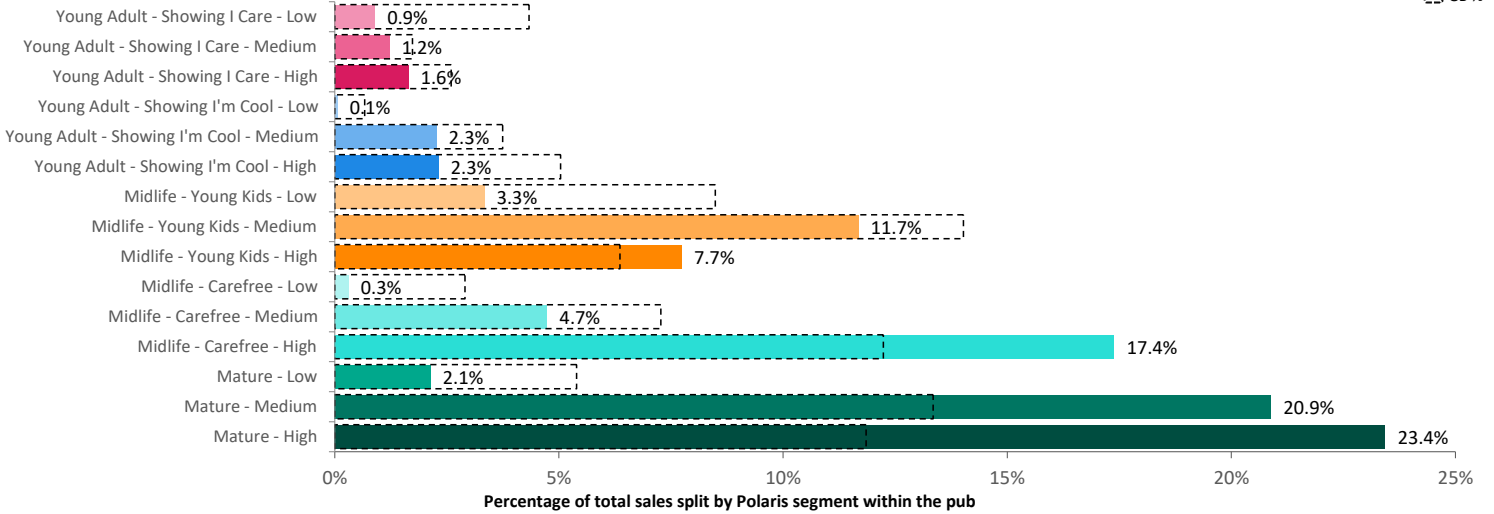

Spend by Polaris

GB %