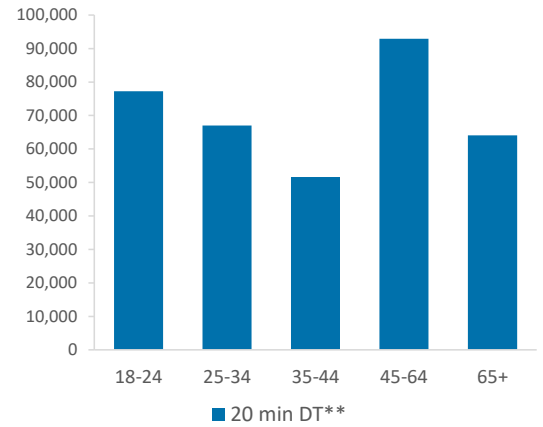

- Over GB Average
- Around GB Average
- Under GB Average

*WT= Walktime, **DT= Drivetime

	Catchment Size (Counts)			Index vs GB Average		
	10 min WT*	20 min WT*	20 min DT**	10 min WT*	20 min WT*	20 min DT**
Population	4,993	7,883	439,700	94	54	116
Adults 18+	3,949	6,188	352,832	91	35	118
Competition Pubs	10	10	422	67	31	117
Adults 18+ per Competition Pub	395	619	836	48	75	101
% Adults Likely to Drink	84.5%	84.1%	81.7%	103	102	99

Population & Adults 18+ index is based on all pubs

Affluence	Low	7.1%	13.2%	34.8%	28	52	136
	Medium	38.6%	35.7%	35.4%	98	91	90
	High	52.6%	48.9%	27.8%	157	146	83

*Affluence does not include Not Private Households

Age Profile	18-24	216	390	77,261	53	61	217
	25-34	649	1,003	66,976	98	96	115
	35-44	754	1,177	51,612	117	116	91
	45-64	1,343	2,035	92,932	105	101	83
	65+	987	1,583	64,051	103	105	76

	Catchment Size (Counts)			Index vs GB Average			
	10 min WT*	20 min WT*	20 min DT**	10 min WT*	20 min WT*	20 min DT**	
Gender							
	Male	2,453 (49%)	3,829 (49%)	223,642 (51%)	99	98	103
	Female	2,540 (51%)	4,054 (51%)	216,058 (49%)	101	102	97
Economic Status (16-74)							
	Employed: Full-time	1,623 (46%)	2,548 (46%)	119,100 (36%)	110	111	87
	Employed: Part-time	495 (14%)	775 (14%)	38,063 (11%)	107	108	89
	Self employed	368 (10%)	552 (10%)	23,704 (7%)	109	105	75
	Unemployed	51 (1%)	76 (1%)	8,655 (3%)	61	58	110
	Retired	546 (15%)	857 (16%)	36,761 (11%)	112	112	81
	Other	466 (13%)	720 (13%)	104,750 (32%)	67	66	160
Total Worker Count		1,009	2,915	189,883			