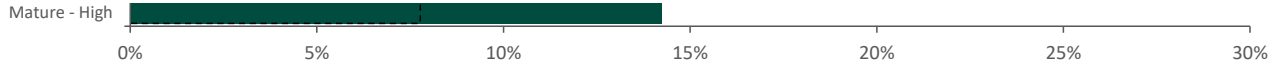

Mobile Data Summary - Ruddington Arms Ruddington

© 2023 CACI Limited and all other applicable third party notices (©2022, Digital Envoy. All Rights Reserved) can be found at www.caci.co.uk/copyrightnotices.pdf

Time of Day/Day of Week

Polaris profile of people passing within 60m of the pub, these represent the potential customers walking past the door