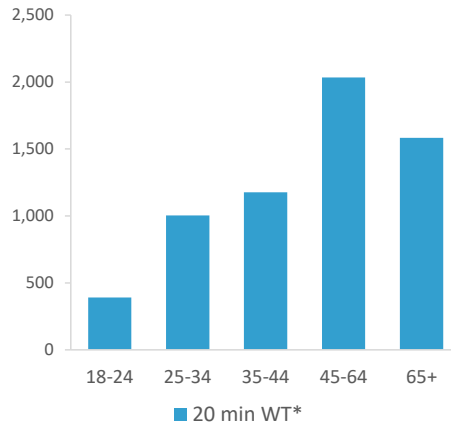

- Over GB Average
- Around GB Average
- Under GB Average

*WT= Walktime, **DT= Drivetime

	Catchment Size (Counts)			Index vs GB Average		
	10 min WT*	20 min WT*	20 min DT**	10 min WT*	20 min WT*	20 min DT**
Population	4,993	7,883	439,700	94	54	116
Adults 18+	3,949	6,188	352,832	91	35	118
Competition Pubs	10	10	422	67	31	117
Adults 18+ per Competition Pub	395	619	836	48	75	101
% Adults Likely to Drink	84.5%	84.1%	81.7%	103	102	99

Population & Adults 18+ index is based on all pubs

Affluence	Low	7.1%	13.2%	34.8%	28	52	136
	Medium	38.6%	35.7%	35.4%	98	91	90
	High	52.6%	48.9%	27.8%	157	146	83

*Affluence does not include Not Private Households

Age Profile	18-24	216	390	77,261	53	61	217
	25-34	649	1,003	66,976	98	96	115
	35-44	754	1,177	51,612	117	116	91
	45-64	1,343	2,035	92,932	105	101	83
	65+	987	1,583	64,051	103	105	76

	Catchment Size (Counts)			Index vs GB Average			
	10 min WT*	20 min WT*	20 min DT**	10 min WT*	20 min WT*	20 min DT**	
Gender							
	Male	2,453 (49%)	3,829 (49%)	223,642 (51%)	99	98	103
	Female	2,540 (51%)	4,054 (51%)	216,058 (49%)	101	102	97
Economic Status (16-74)							
	Employed: Full-time	1,623 (46%)	2,548 (46%)	119,100 (36%)	110	111	87
	Employed: Part-time	495 (14%)	775 (14%)	38,063 (11%)	107	108	89
	Self employed	368 (10%)	552 (10%)	23,704 (7%)	109	105	75
	Unemployed	51 (1%)	76 (1%)	8,655 (3%)	61	58	110
	Retired	546 (15%)	857 (16%)	36,761 (11%)	112	112	81
	Other	466 (13%)	720 (13%)	104,750 (32%)	67	66	160
Total Worker Count		1,009	2,915	189,883			