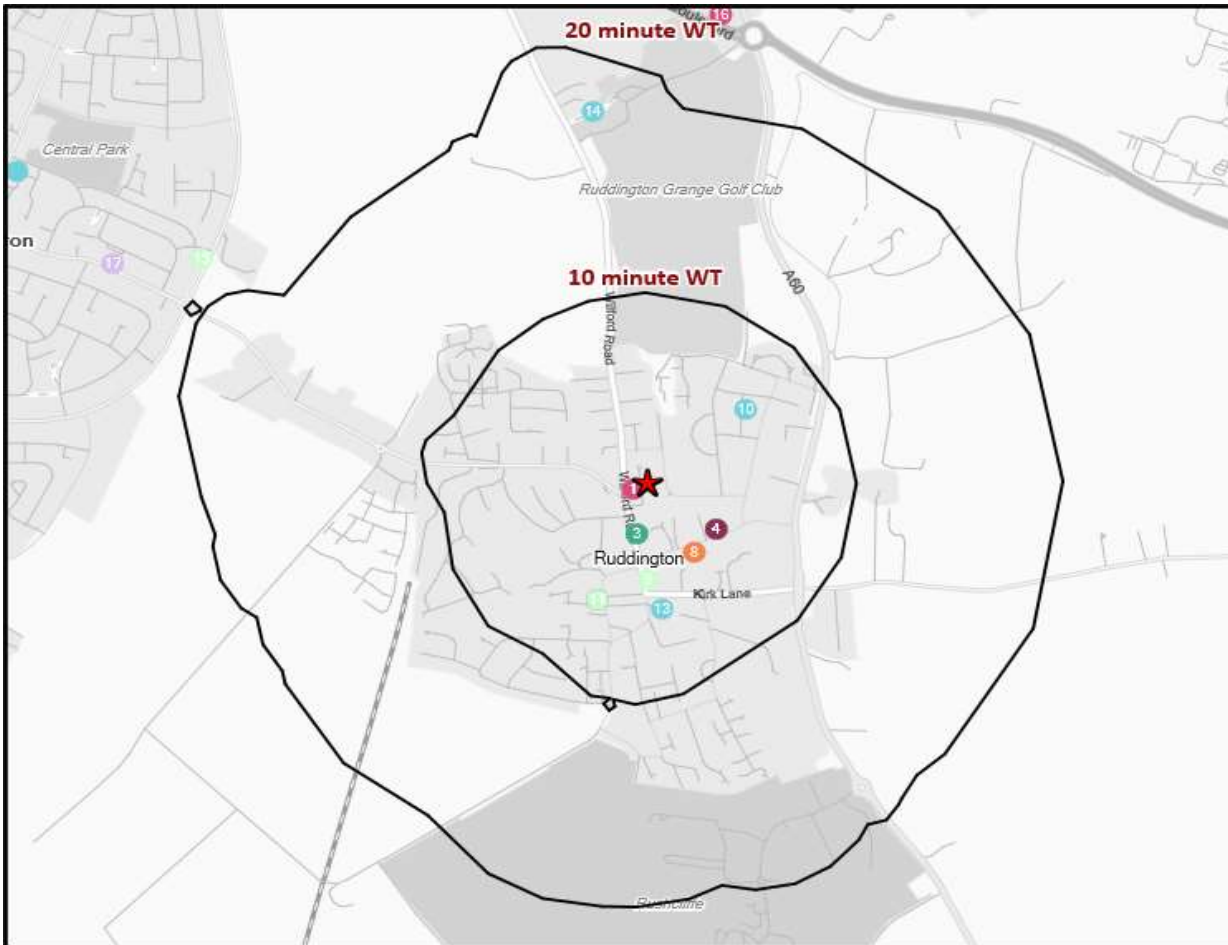

Time of Day/Day of Week

Time of day and day of week busyness from within a 60m radius of the pub calculated using GPS data

Index by Month

Seasonality of footfall from within 60m of the pub. Over 100 index indicates it is busier than average

Distance from Home

Illustrates how far those seen within 60m of the pub have travelled from their home location to get there

Polaris Plus Profile

Mobile Data Summary - Ruddington Arms Ruddington

© 2023 CACI Limited and all other applicable third party notices (©2022, Digital Envoy. All Rights Reserved) can be found at www.caci.co.uk/copyrightnotices.pdf

Time of Day/Day of Week

Polaris profile of people passing within 60m of the pub, these represent the potential customers walking past the door

- Pub Sites
- Catchment
- CGA Licensed Premises**
- ABOS
- Casual Dining
- Circuit Bar
- Clubland
- Community Pub
- Craft Led
- Family Pub Dining
- GPGF
- High Street Pub
- Hotel
- Large Venue
- Night Club
- Premium Local
- Restaurants
- Sports Clubs