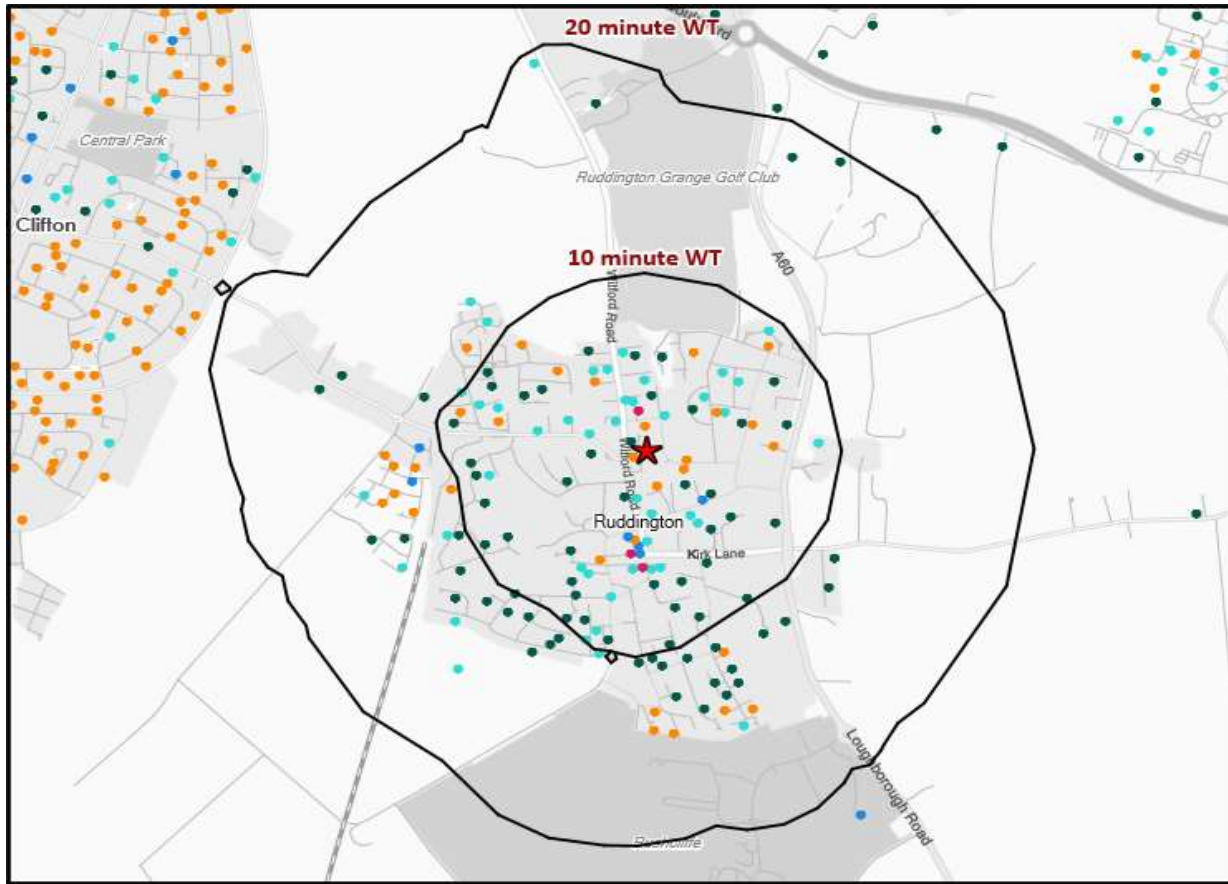

- Over GB Average
- Around GB Average
- Under GB Average

*WT= Walktime, **DT= Drivetime

	Catchment Size (Counts)			Index vs GB Average		
	10 min WT*	20 min WT*	20 min DT**	10 min WT*	20 min WT*	20 min DT**
Population	4,993	7,883	439,700	94	54	116
Adults 18+	3,949	6,188	352,832	91	35	118
Competition Pubs	10	10	422	67	31	117
Adults 18+ per Competition Pub	395	619	836	48	75	101
% Adults Likely to Drink	84.5%	84.1%	81.7%	103	102	99

Population & Adults 18+ index is based on all pubs

Affluence	Low	7.1%	13.2%	34.8%	28	52	136
	Medium	38.6%	35.7%	35.4%	98	91	90
	High	52.6%	48.9%	27.8%	157	146	83

*Affluence does not include Not Private Households

Age Profile	18-24	216	390	77,261	53	61	217
	25-34	649	1,003	66,976	98	96	115
	35-44	754	1,177	51,612	117	116	91
	45-64	1,343	2,035	92,932	105	101	83
	65+	987	1,583	64,051	103	105	76

	Catchment Size (Counts)			Index vs GB Average			
	10 min WT*	20 min WT*	20 min DT**	10 min WT*	20 min WT*	20 min DT**	
Gender							
	Male	2,453 (49%)	3,829 (49%)	223,642 (51%)	99	98	103
	Female	2,540 (51%)	4,054 (51%)	216,058 (49%)	101	102	97
Economic Status (16-74)							
	Employed: Full-time	1,623 (46%)	2,548 (46%)	119,100 (36%)	110	111	87
	Employed: Part-time	495 (14%)	775 (14%)	38,063 (11%)	107	108	89
	Self employed	368 (10%)	552 (10%)	23,704 (7%)	109	105	75
	Unemployed	51 (1%)	76 (1%)	8,655 (3%)	61	58	110
	Retired	546 (15%)	857 (16%)	36,761 (11%)	112	112	81
	Other	466 (13%)	720 (13%)	104,750 (32%)	67	66	160
Total Worker Count		1,009	2,915	189,883			

- Pub Sites
- Catchment
- Polaris Segments**
- Young Adult - Showing I Care
- Young Adult - Showing I'm Cool
- Midlife - Young Kids
- Midlife - Carefree
- Mature

Polaris Profile by Catchment

*WT= Walktime, **DT= Drivetime