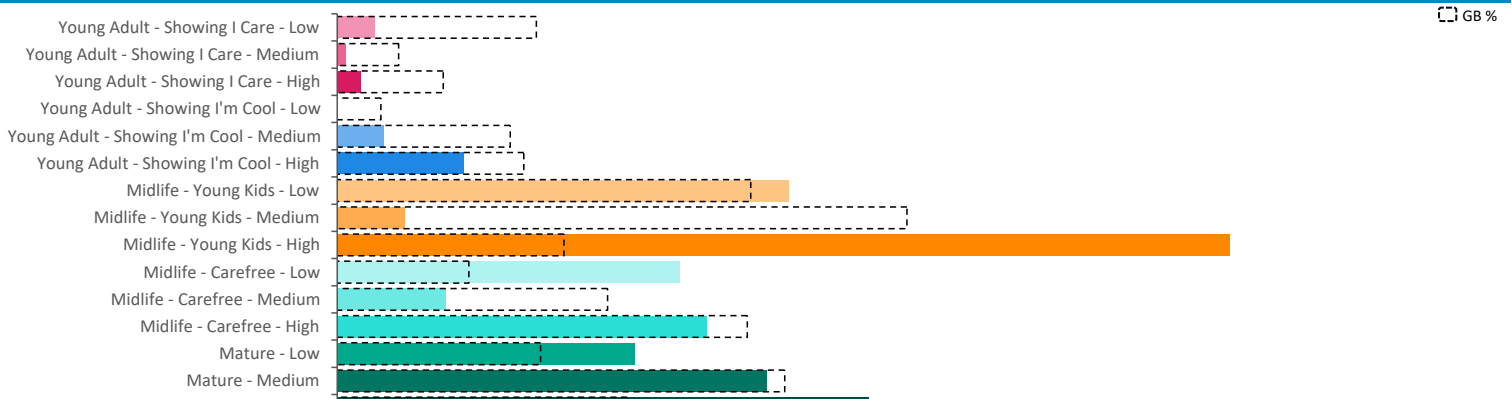

Polaris Plus Profile