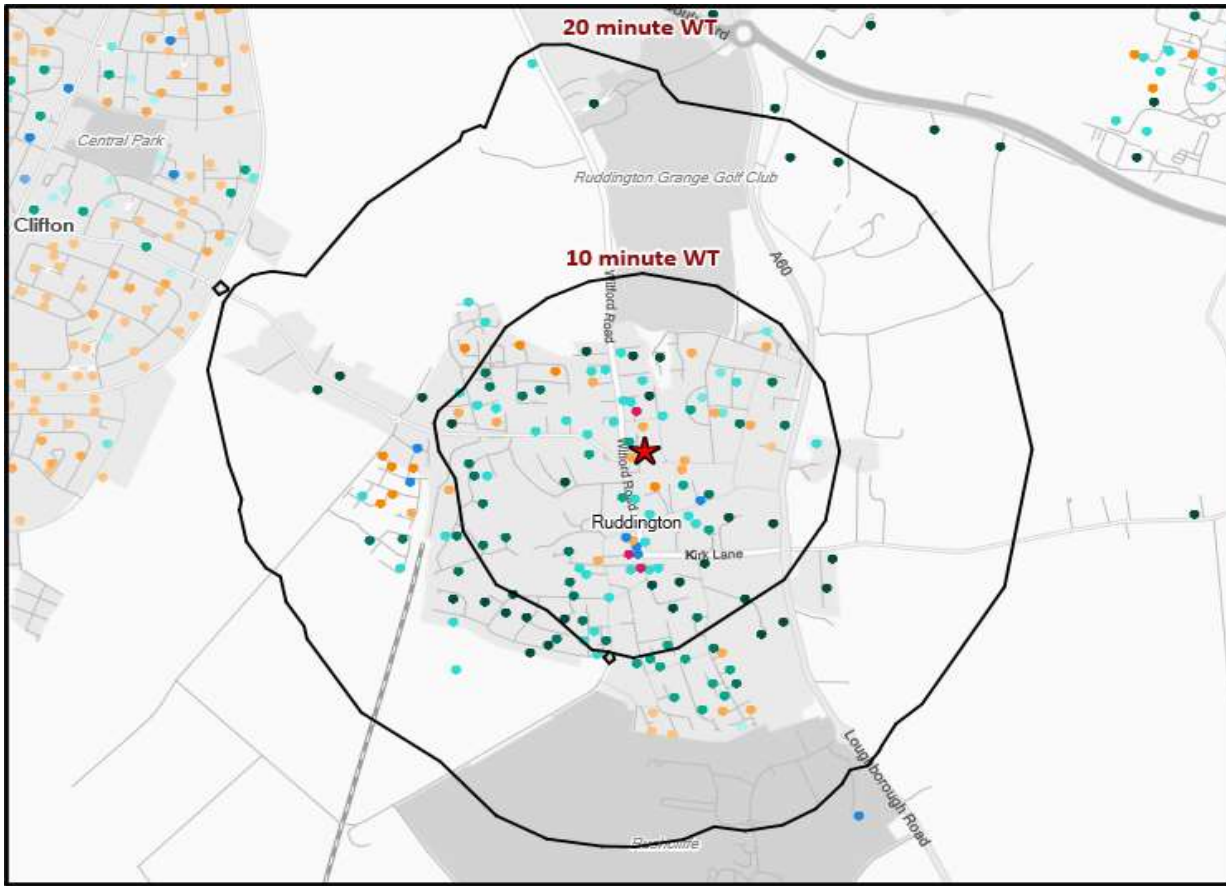

Polaris Plus Profile by Catchment

*WT= Walktime, **DT= Drivetime

Polaris Plus Segment	Population Count			Index vs GB average		
	10 min WT*	20 min WT*	20 min DT**	10 min WT*	20 min WT*	20 min DT**
Young Adult - Showing I Care						
Low	0	0	44,605	0	0	302
Medium	0	0	12,908	0	0	268
High	50	50	13,436	38	24	113
Young Adult - Showing I'm Cool						
Low	0	0	1,041	0	0	29
Medium	0	0	14,056	0	0	108
High	58	158	18,639	33	57	118
Midlife - Young Kids						
Low	27	198	49,215	6	29	126
Medium	683	823	40,529	116	89	77
High	155	359	11,236	73	108	59
Midlife - Carefree						
Low	0	52	12,869	0	25	107
Medium	126	126	16,362	47	30	69
High	1,248	1,513	24,667	289	224	64
Mature						
Low	252	569	15,074	107	155	72
Medium	714	1,258	41,090	143	161	92
High	568	949	30,118	153	163	91
Not Private Households	68	133	6,987	120	149	138