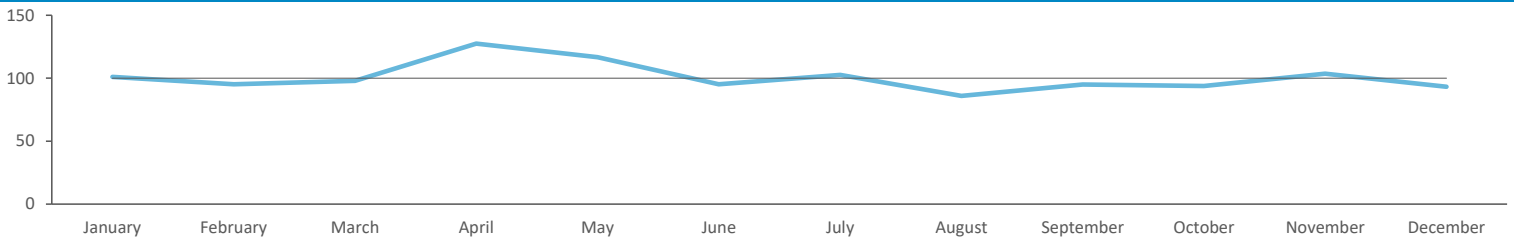

Time of Day/Day of Week

Time of day and day of week busyness from within a 60m radius of the pub calculated using GPS data

Index by Month

Seasonality of footfall from within 60m of the pub. Over 100 index indicates it is busier than average