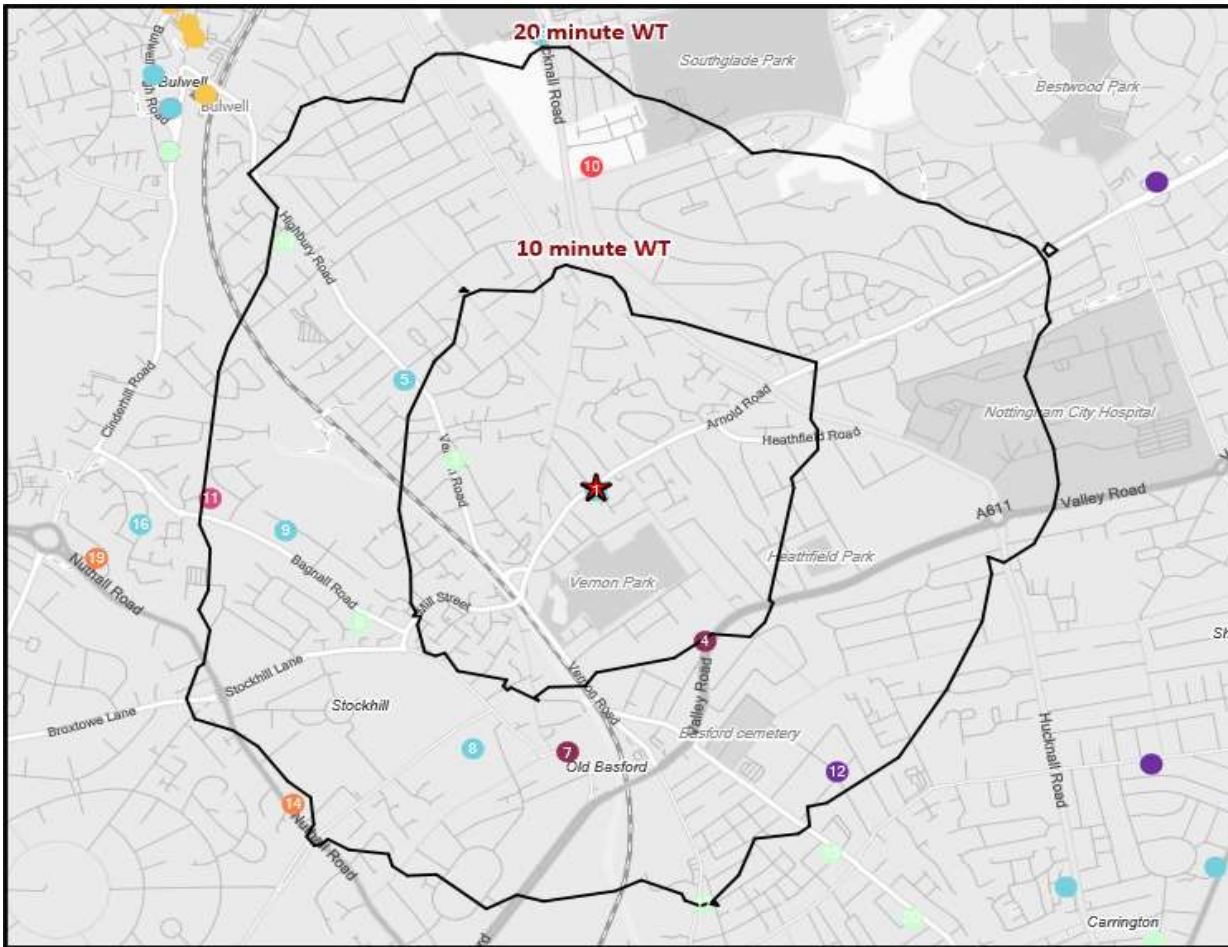

Index by Month

Seasonality of footfall from within 60m of the pub. Over 100 index indicates it is busier than average

Distance from Home

Illustrates how far those seen within 60m of the pub have travelled from their home location to get there

Time of Day/Day of Week

Polaris profile of people passing within 60m of the pub, these represent the potential customers walking past the door

- Pub Sites
- Catchment
- CGA Licensed Premises**
- ABOS
- Casual Dining
- Circuit Bar
- Clubland
- Community Pub
- Craft Led
- Family Pub Dining
- GPGF
- High Street Pub
- Hotel
- Large Venue
- Night Club
- Premium Local
- Restaurants
- Sports Clubs

Nearest 20 Pubs

Ref.	Name	Postcode	Operator	Segment	Distance (miles)
1	Park Tavern	NG 6 0DZ	Star Pubs & Bars	Community Pub	0.0
1	Umoja Club	NG 6 0DZ	Independent Free	Clubland	0.0
3	Catchems Corner	NG 6 0BG	Stonegate Pub Company	Community Pub	0.3
4	Fox	NG 5 1HY	Greene King	Premium Local	0.4
5	Oakleigh Lodge Social Club	NG 6 9DD	Independent Free	Clubland	0.4
6	Mill	NG 6 0JY	Trust Inns Limited	Community Pub	0.5
7	Fox & Crown	NG 6 0GA	Independent Free	Premium Local	0.5
8	National Community Sports	NG 6 0JA	Independent Free	Clubland	0.6
9	Basford United Football Club	NG 6 0LD	Independent Free	Clubland	0.6
10	Gala Bingo	NG 5 9RU	Gala Group	Large Venue	0.7
11	Headstocks	NG 6 8SF	Star Pubs & Bars	Family Pub Dining	0.7
12	Stadium Snooker Club	NG 5 1EG	Independent Free	Restaurants	0.7
13	Oxford Hotel	NG 6 9BU	Stonegate Pub Company	Community Pub	0.8
14	Commodore Hotel	NG 8 5DQ	Independent Free	Hotel	0.9
15	Willow Tree Inn	NG 7 7DA	Star Pubs & Bars	Community Pub	0.9
16	Basford Hall Miners Welfare Club	NG 6 8PT	Independent Free	Clubland	0.9
17	Horse & Groom	NG 7 7EA	Bartsch Inns	Community Pub	0.9
18	Bulwell Forest Golf Club	NG 6 9LQ	Independent Free	Clubland	0.9
19	Doubletree By Hilton	NG 8 6AZ	Hilton Group	Hotel	1.0
20	Royal Oak	NG 7 7AJ	*Other Small Retail Groups	Community Pub	1.1