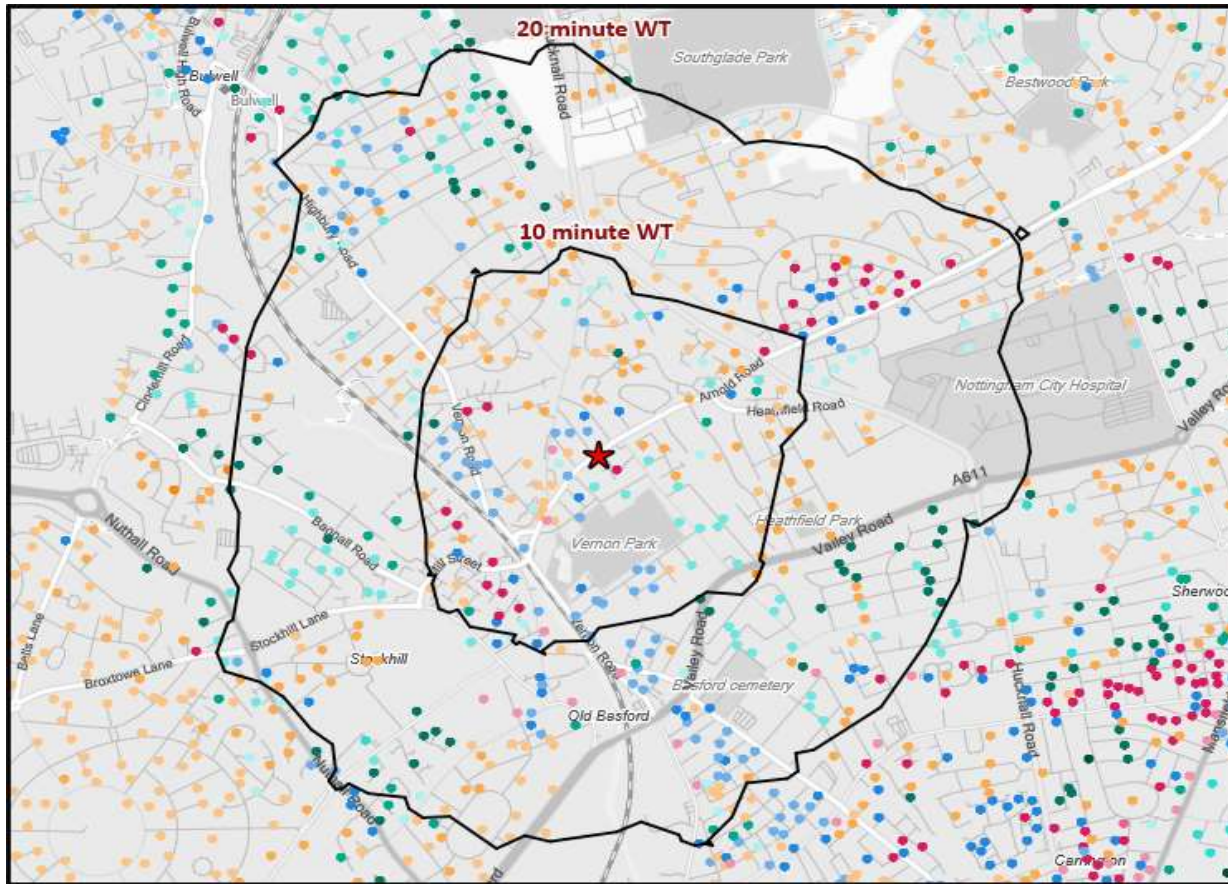

Polaris Plus Profile by Catchment

*WT= Walktime, **DT= Drivetime

Polaris Plus Segment	Population Count			Index vs GB average		
	10 min WT*	20 min WT*	20 min DT**	10 min WT*	20 min WT*	20 min DT**
Young Adult - Showing I Care						
Low	15	641	45,727	6	69	178
Medium	0	0	13,439	0	0	161
High	326	992	18,657	163	133	90
Young Adult - Showing I'm Cool						
Low	0	0	1,041	0	0	17
Medium	1,209	2,872	25,815	550	350	114
High	336	1,577	26,688	126	159	97
Midlife - Young Kids						
Low	1,811	5,587	76,738	274	226	113
Medium	1,189	4,057	85,504	134	122	94
High	0	106	24,530	0	9	74
Midlife - Carefree						
Low	130	755	27,007	64	100	130
Medium	697	2,547	64,984	175	171	158
High	0	4	29,404	0	0	44
Mature						
Low	112	846	30,942	32	64	85
Medium	116	2,161	100,881	15	77	130
High	0	0	32,424	0	0	56
Not Private Households	0	67	8,898	0	21	101