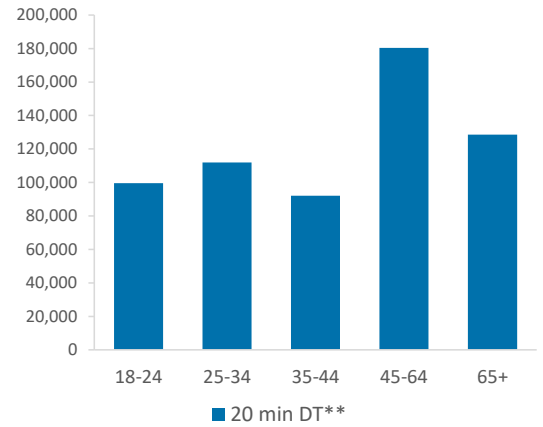

■ Over GB Average
■ Around GB Average
■ Under GB Average

*WT= Walktime, **DT= Drivetime

	Catchment Size (Counts)			Index vs GB Average			
	10 min WT*	20 min WT*	20 min DT**	10 min WT*	20 min WT*	20 min DT**	
Population	8,112	29,532	768,314	153	203	203	
Population & Adults 18+ index is based on all pubs							
Adults 18+	5,941	22,212	612,679	137	124	205	
Competition Pubs	3	11	675	20	34	186	
Adults 18+ per Competition Pub	1,980	2,019	908	240	245	110	
% Adults Likely to Drink	80.6%	80.8%	82.0%	98	98	99	
Affluence	Low	34.8%	35.2%	29.6%	136	137	115
	Medium	54.0%	52.4%	47.4%	137	133	121
	High	11.1%	12.1%	21.5%	33	36	64
*Affluence does not include Not Private Households							
Age Profile	18-24	647	2,972	99,605	98	124	160
	25-34	1,353	4,760	112,004	126	121	110
	35-44	1,054	3,722	92,099	101	98	93
	45-64	1,923	6,913	180,461	93	92	92
	65+	964	3,845	128,510	62	68	88

	Catchment Size (Counts)			Index vs GB Average			
	10 min WT*	20 min WT*	20 min DT**	10 min WT*	20 min WT*	20 min DT**	
Gender	Male	3,905 (48%)	14,446 (49%)	384,393 (50%)	97	99	101
	Female	4,207 (52%)	15,086 (51%)	383,921 (50%)	103	101	99
Economic Status (16-74)	Employed: Full-time	2,464 (43%)	8,733 (41%)	217,832 (38%)	103	99	92
	Employed: Part-time	813 (14%)	2,921 (14%)	72,569 (13%)	109	106	98
	Self employed	334 (6%)	1,311 (6%)	41,663 (7%)	61	65	77
	Unemployed	257 (4%)	869 (4%)	15,659 (3%)	189	173	116
	Retired	626 (11%)	2,330 (11%)	74,754 (13%)	79	80	95
	Other	1,238 (22%)	5,033 (24%)	145,590 (26%)	110	120	130
Total Worker Count		1,500	6,670	304,152			