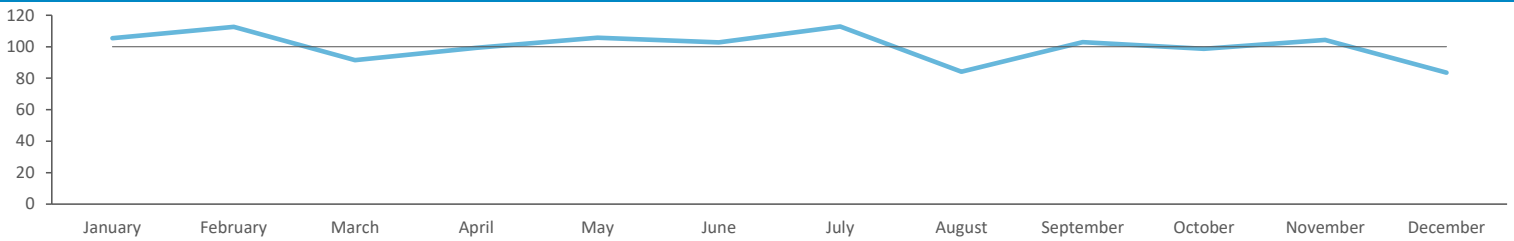

★ Pub Sites

Spend by Polaris

GB %

Average Transaction Values (£) by Polaris

Spend by Month

Time of Day/Day of Week

Time of day and day of week busyness from within a 60m radius of the pub calculated using GPS data

Index by Month

Seasonality of footfall from within 60m of the pub. Over 100 index indicates it is busier than average

Distance from Home

Illustrates how far those seen within 60m of the pub have travelled from their home location to get there