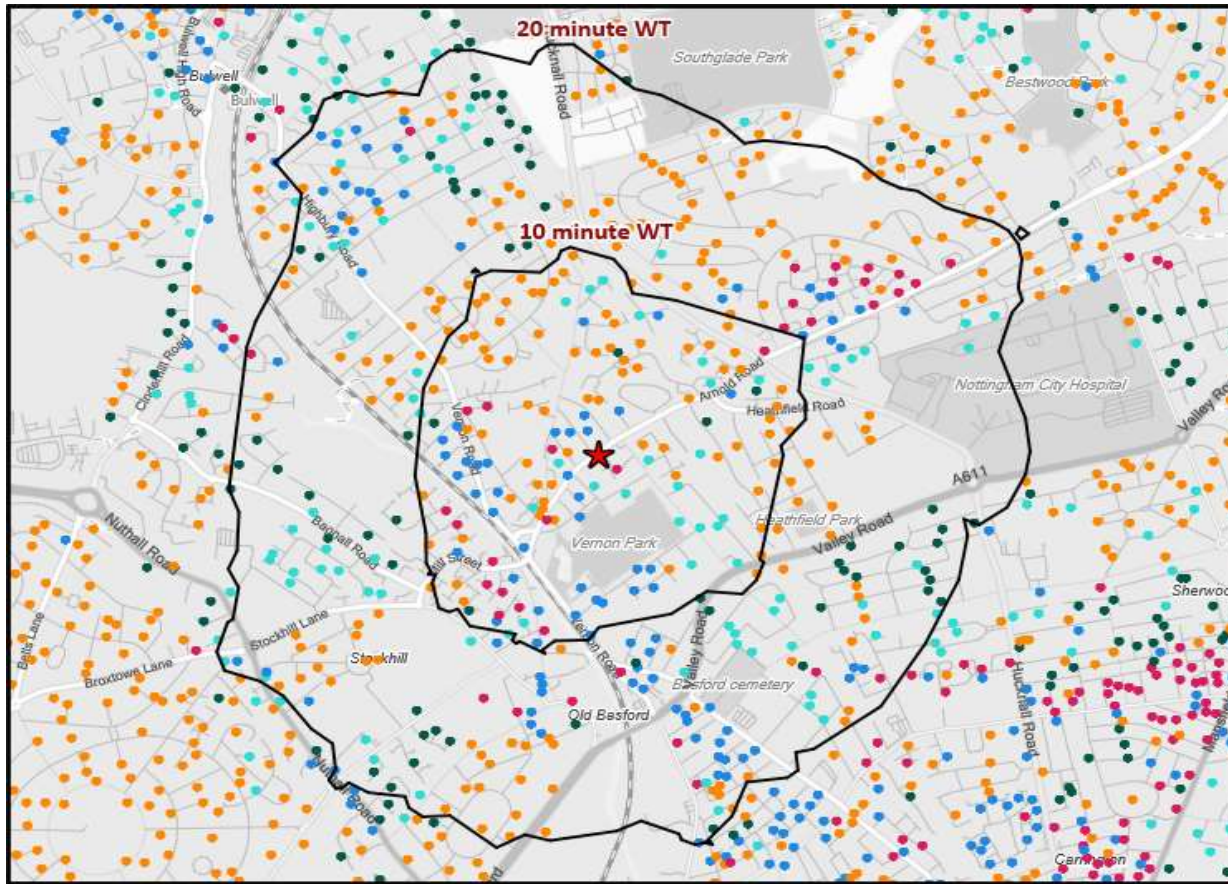

- ★ Pub Sites
- N Catchment
- **Polaris Segments**
- Young Adult - Showing I Care
- Young Adult - Showing I'm Cool
- Midlife - Young Kids
- Midlife - Carefree
- Mature

Polaris Profile by Catchment

*WT= Walktime, **DT= Drivetime

Polaris Segment	Population Count			Index vs GB average		
	10 min WT*	20 min WT*	20 min DT**	10 min WT*	20 min WT*	20 min DT**
Young Adult - Showing I Care	341	1,633	77,823	64	82	142
Young Adult - Showing I'm Cool	1,545	4,449	53,544	283	218	95
Midlife - Young Kids	3,000	9,750	186,772	161	140	97
Midlife - Carefree	827	3,306	121,395	66	71	94
Mature	228	3,007	164,247	14	48	96
Not Private Households	0	67	8,898	0	21	101
Total	5,941	22,212	612,679