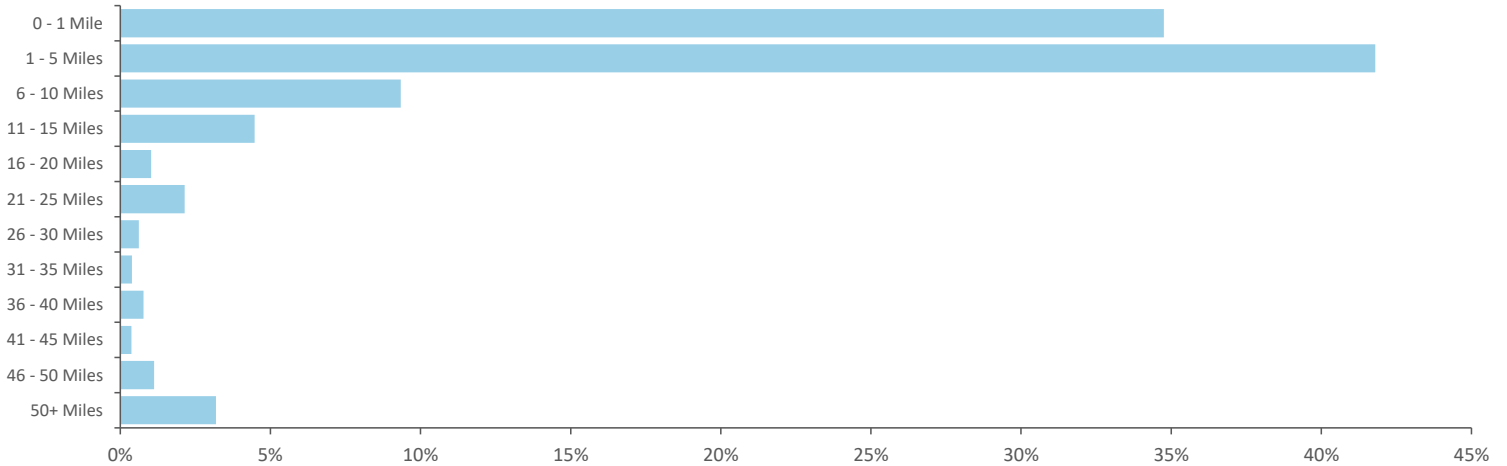

Index by Month

Seasonality of footfall from within 60m of the pub. Over 100 index indicates it is busier than average

Distance from Home

Illustrates how far those seen within 60m of the pub have travelled from their home location to get there