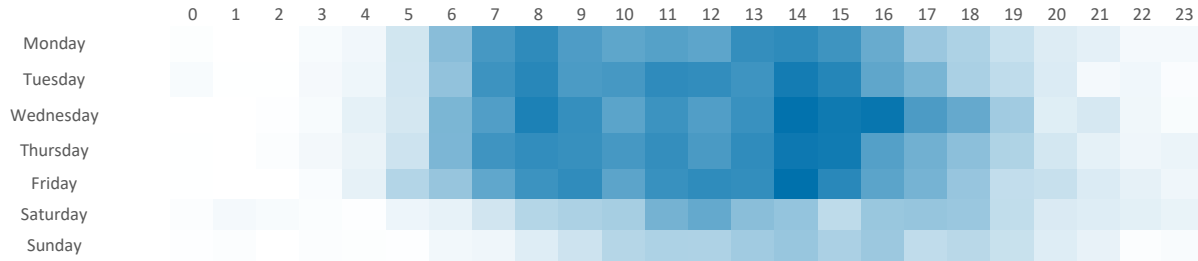

★ Pub Sites

Spend by Polaris

GB %

Average Transaction Values (£) by Polaris

Spend by Month

Time of Day/Day of Week

Time of day and day of week busyness from within a 60m radius of the pub calculated using GPS data

Index by Month

Seasonality of footfall from within 60m of the pub. Over 100 index indicates it is busier than average

Distance from Home

Illustrates how far those seen within 60m of the pub have travelled from their home location to get there