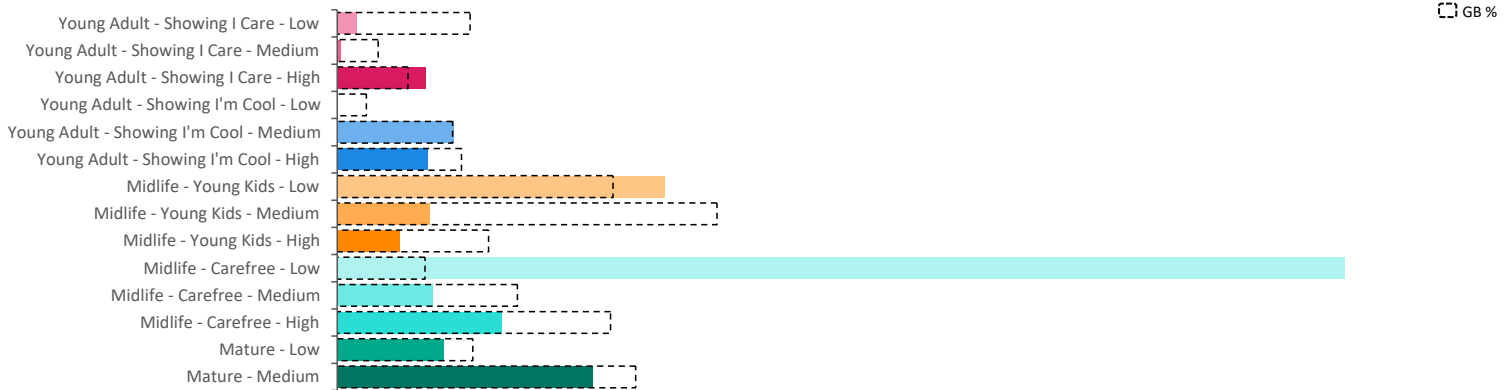

Polaris Plus Profile