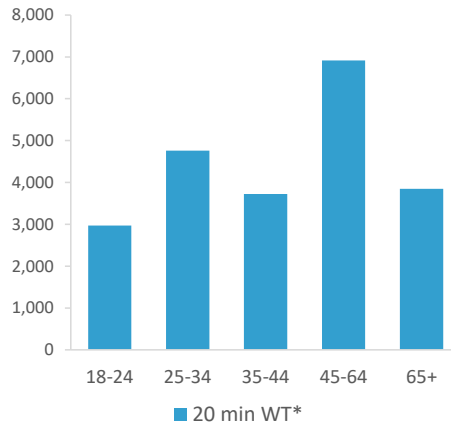

■ Over GB Average
■ Around GB Average
■ Under GB Average

*WT= Walktime, **DT= Drivetime

	Catchment Size (Counts)			Index vs GB Average			
	10 min WT*	20 min WT*	20 min DT**	10 min WT*	20 min WT*	20 min DT**	
Population	8,112	29,532	768,314	153	203	203	
Population & Adults 18+ index is based on all pubs							
Adults 18+	5,941	22,212	612,679	137	124	205	
Competition Pubs	3	11	675	20	34	186	
Adults 18+ per Competition Pub	1,980	2,019	908	240	245	110	
% Adults Likely to Drink	80.6%	80.8%	82.0%	98	98	99	
Affluence	Low	34.8%	35.2%	29.6%	136	137	115
	Medium	54.0%	52.4%	47.4%	137	133	121
	High	11.1%	12.1%	21.5%	33	36	64
*Affluence does not include Not Private Households							
Age Profile	18-24	647	2,972	99,605	98	124	160
	25-34	1,353	4,760	112,004	126	121	110
	35-44	1,054	3,722	92,099	101	98	93
	45-64	1,923	6,913	180,461	93	92	92
	65+	964	3,845	128,510	62	68	88

	Catchment Size (Counts)			Index vs GB Average			
	10 min WT*	20 min WT*	20 min DT**	10 min WT*	20 min WT*	20 min DT**	
Gender	Male	3,905 (48%)	14,446 (49%)	384,393 (50%)	97	99	101
	Female	4,207 (52%)	15,086 (51%)	383,921 (50%)	103	101	99
Economic Status (16-74)	Employed: Full-time	2,464 (43%)	8,733 (41%)	217,832 (38%)	103	99	92
	Employed: Part-time	813 (14%)	2,921 (14%)	72,569 (13%)	109	106	98
	Self employed	334 (6%)	1,311 (6%)	41,663 (7%)	61	65	77
	Unemployed	257 (4%)	869 (4%)	15,659 (3%)	189	173	116
	Retired	626 (11%)	2,330 (11%)	74,754 (13%)	79	80	95
	Other	1,238 (22%)	5,033 (24%)	145,590 (26%)	110	120	130
Total Worker Count		1,500	6,670	304,152			