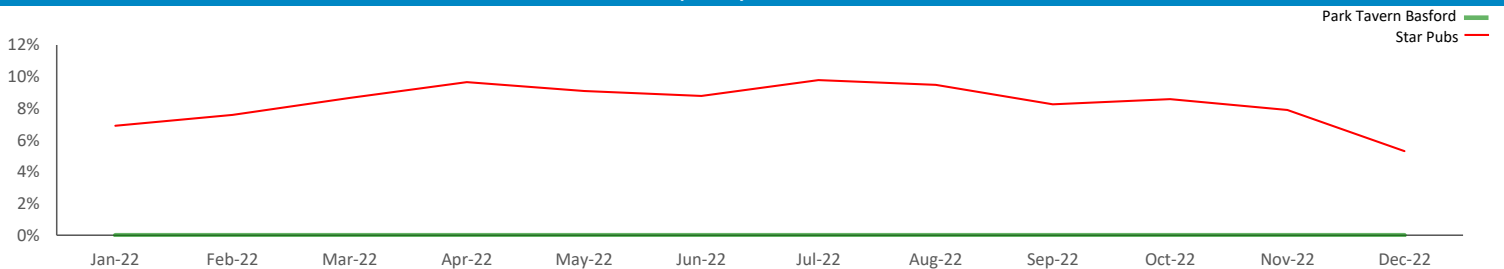

★ Pub Sites

Spend by Polaris

GB %

Average Transaction Values (£) by Polaris

Spend by Month

Time of Day/Day of Week

Time of day and day of week busyness from within a 60m radius of the pub calculated using GPS data

Index by Month

Seasonality of footfall from within 60m of the pub. Over 100 index indicates it is busier than average

Distance from Home

Illustrates how far those seen within 60m of the pub have travelled from their home location to get there