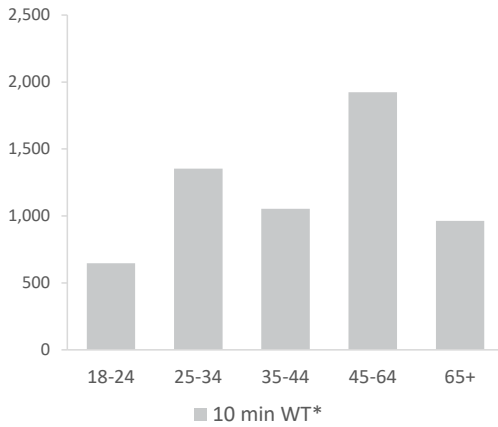

■ Over GB Average
■ Around GB Average
■ Under GB Average

*WT= Walktime, **DT= Drivetime

	Catchment Size (Counts)			Index vs GB Average			
	10 min WT*	20 min WT*	20 min DT**	10 min WT*	20 min WT*	20 min DT**	
Population	8,112	29,532	768,314	153	203	203	
Population & Adults 18+ index is based on all pubs							
Adults 18+	5,941	22,212	612,679	137	124	205	
Competition Pubs	3	11	675	20	34	186	
Adults 18+ per Competition Pub	1,980	2,019	908	240	245	110	
% Adults Likely to Drink	80.6%	80.8%	82.0%	98	98	99	
Affluence	Low	34.8%	35.2%	29.6%	136	137	115
	Medium	54.0%	52.4%	47.4%	137	133	121
	High	11.1%	12.1%	21.5%	33	36	64
*Affluence does not include Not Private Households							
Age Profile	18-24	647	2,972	99,605	98	124	160
	25-34	1,353	4,760	112,004	126	121	110
	35-44	1,054	3,722	92,099	101	98	93
	45-64	1,923	6,913	180,461	93	92	92
	65+	964	3,845	128,510	62	68	88

	Catchment Size (Counts)			Index vs GB Average			
	10 min WT*	20 min WT*	20 min DT**	10 min WT*	20 min WT*	20 min DT**	
Gender	Male	3,905 (48%)	14,446 (49%)	384,393 (50%)	97	99	101
	Female	4,207 (52%)	15,086 (51%)	383,921 (50%)	103	101	99
Economic Status (16-74)	Employed: Full-time	2,464 (43%)	8,733 (41%)	217,832 (38%)	103	99	92
	Employed: Part-time	813 (14%)	2,921 (14%)	72,569 (13%)	109	106	98
	Self employed	334 (6%)	1,311 (6%)	41,663 (7%)	61	65	77
	Unemployed	257 (4%)	869 (4%)	15,659 (3%)	189	173	116
	Retired	626 (11%)	2,330 (11%)	74,754 (13%)	79	80	95
	Other	1,238 (22%)	5,033 (24%)	145,590 (26%)	110	120	130
Total Worker Count		1,500	6,670	304,152			