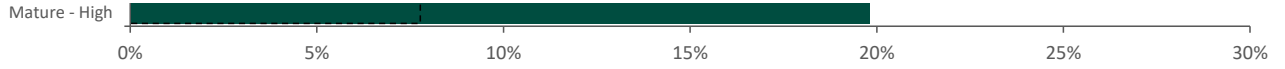

Mobile Data Summary - Kings Arms Reeth

© 2023 CACI Limited and all other applicable third party notices (©2022, Digital Envoy. All Rights Reserved) can be found at www.caci.co.uk/copyrightnotices.pdf

Time of Day/Day of Week

Polaris profile of people passing within 60m of the pub, these represent the potential customers walking past the door