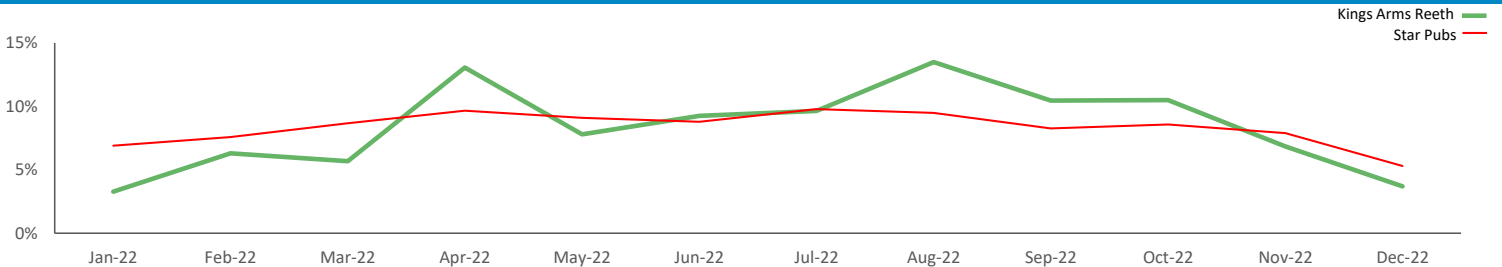

*WT= Walktime, **DT= Drivetime

Polaris Plus Segment	Population Count			Index vs GB average		
	10 min WT*	20 min WT*	20 min DT**	10 min WT*	20 min WT*	20 min DT**
Young Adult - Showing I Care						
Low	0	0	0	0	0	0
Medium	0	0	0	0	0	0
High	0	0	135	0	0	50
Young Adult - Showing I'm Cool						
Low	0	0	0	0	0	0
Medium	0	0	130	0	0	44
High	4	4	206	14	12	57
Midlife - Young Kids						
Low	0	0	62	0	0	7
Medium	10	10	430	11	9	36
High	0	0	37	0	0	9
Midlife - Carefree						
Low	0	0	34	0	0	12
Medium	0	0	596	0	0	110
High	166	166	646	246	199	74
Mature						
Low	46	46	987	125	102	207
Medium	101	234	2,852	129	242	280
High	290	301	1,817	500	421	241
Not Private Households	1	2	105	11	18	91

GB %

Average Transaction Values (£) by Polaris

Spend by Month

Time of Day/Day of Week

Time of day and day of week busyness from within a 60m radius of the pub calculated using GPS data

Index by Month

Seasonality of footfall from within 60m of the pub. Over 100 index indicates it is busier than average