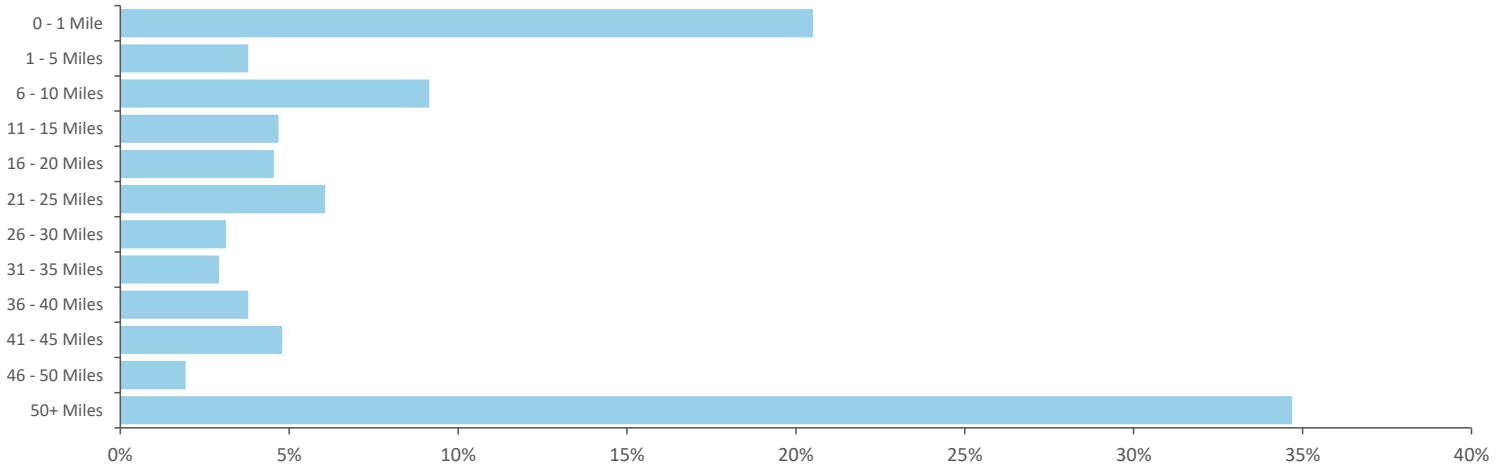

Distance from Home

Illustrates how far those seen within 60m of the pub have travelled from their home location to get there