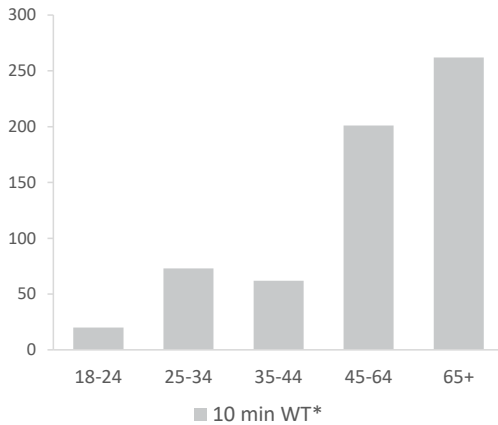

- Over GB Average
- Around GB Average
- Under GB Average

*WT= Walktime, **DT= Drivetime

	Catchment Size (Counts)			Index vs GB Average			
	10 min WT*	20 min WT*	20 min DT**	10 min WT*	20 min WT*	20 min DT**	
Population	682	852	9,147	13	6	2	
<small>Population & Adults 18+ index is based on all pubs</small>							
Adults 18+	618	763	8,037	14	4	3	
Competition Pubs	1	2	32	7	6	9	
Adults 18+ per Competition Pub	618	382	251	75	46	30	
% Adults Likely to Drink	86.1%	86.2%	84.6%	104	105	103	
Affluence	Low	7.4%	6.0%	13.5%	29	23	52
	Medium	18.0%	32.0%	49.9%	46	81	127
	High	74.4%	61.7%	35.3%	222	184	105
<small>*Affluence does not include Not Private Households</small>							
Age Profile	18-24	20	20	278	36	29	37
	25-34	73	90	790	81	79	65
	35-44	62	72	922	71	66	78
	45-64	201	269	2,947	115	124	126
	65+	262	312	3,100	201	192	177

	Catchment Size (Counts)			Index vs GB Average			
	10 min WT*	20 min WT*	20 min DT**	10 min WT*	20 min WT*	20 min DT**	
Gender	Male	335 (49%)	433 (51%)	4,530 (50%)	99	103	100
	Female	347 (51%)	419 (49%)	4,617 (50%)	101	97	100
Economic Status (16-74)	Employed: Full-time	173 (34%)	210 (33%)	2,501 (38%)	82	80	90
	Employed: Part-time	72 (14%)	91 (14%)	874 (13%)	109	111	101
	Self employed	104 (20%)	144 (23%)	1,127 (17%)	214	239	178
	Unemployed	1 (0%)	1 (0%)	61 (1%)	8	7	39
	Retired	114 (22%)	134 (21%)	1,490 (22%)	163	154	163
	Other	44 (9%)	50 (8%)	593 (9%)	44	40	45
Total Worker Count	307	424	5,481				