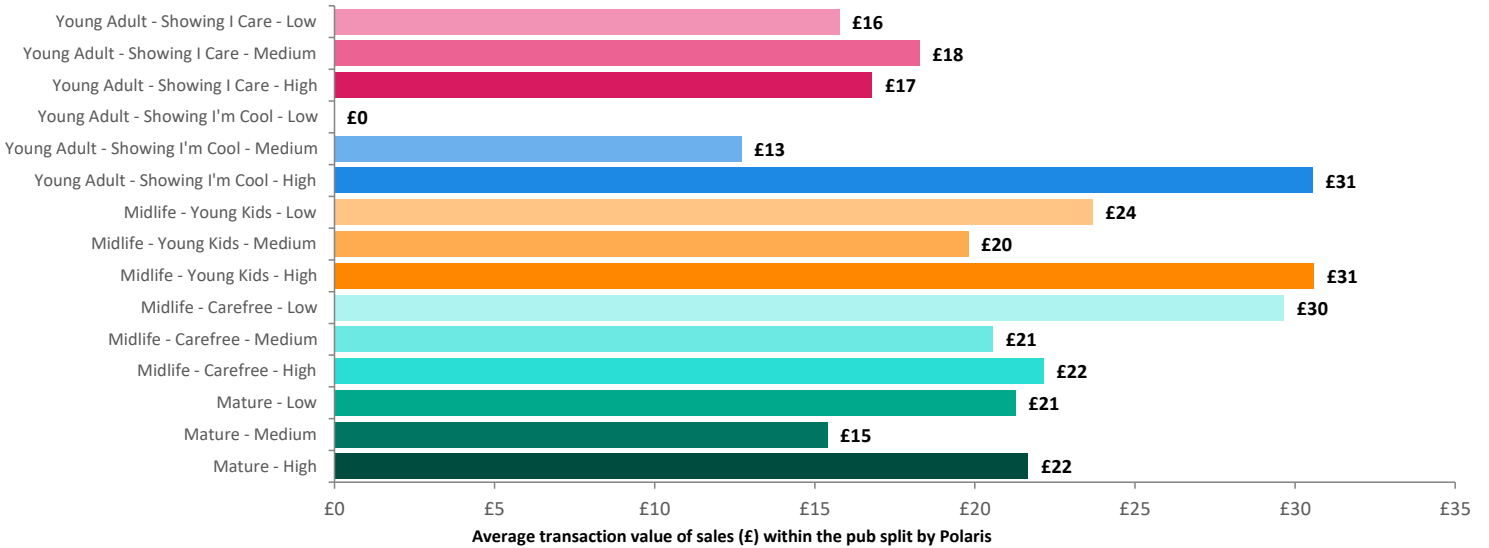

*WT= Walktime, **DT= Drivetime

Polaris Plus Segment	Population Count			Index vs GB average		
	10 min WT*	20 min WT*	20 min DT**	10 min WT*	20 min WT*	20 min DT**
Young Adult - Showing I Care						
Low	0	0	0	0	0	0
Medium	0	0	0	0	0	0
High	0	0	135	0	0	50
Young Adult - Showing I'm Cool						
Low	0	0	0	0	0	0
Medium	0	0	130	0	0	44
High	4	4	206	14	12	57
Midlife - Young Kids						
Low	0	0	62	0	0	7
Medium	10	10	430	11	9	36
High	0	0	37	0	0	9
Midlife - Carefree						
Low	0	0	34	0	0	12
Medium	0	0	596	0	0	110
High	166	166	646	246	199	74
Mature						
Low	46	46	987	125	102	207
Medium	101	234	2,852	129	242	280
High	290	301	1,817	500	421	241
Not Private Households	1	2	105	11	18	91

GB %

Average Transaction Values (£) by Polaris

Spend by Month

Time of Day/Day of Week

Time of day and day of week busyness from within a 60m radius of the pub calculated using GPS data

Index by Month

Seasonality of footfall from within 60m of the pub. Over 100 index indicates it is busier than average