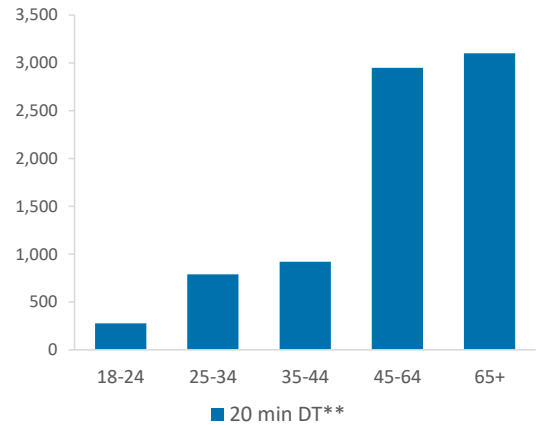

- Over GB Average
- Around GB Average
- Under GB Average

*WT= Walktime, **DT= Drivetime

	Catchment Size (Counts)			Index vs GB Average			
	10 min WT*	20 min WT*	20 min DT**	10 min WT*	20 min WT*	20 min DT**	
Population	682	852	9,147	13	6	2	
<small>Population & Adults 18+ index is based on all pubs</small>							
Adults 18+	618	763	8,037	14	4	3	
Competition Pubs	1	2	32	7	6	9	
Adults 18+ per Competition Pub	618	382	251	75	46	30	
% Adults Likely to Drink	86.1%	86.2%	84.6%	104	105	103	
Affluence	Low	7.4%	6.0%	13.5%	29	23	52
	Medium	18.0%	32.0%	49.9%	46	81	127
	High	74.4%	61.7%	35.3%	222	184	105
<small>*Affluence does not include Not Private Households</small>							
Age Profile	18-24	20	20	278	36	29	37
	25-34	73	90	790	81	79	65
	35-44	62	72	922	71	66	78
	45-64	201	269	2,947	115	124	126
	65+	262	312	3,100	201	192	177

	Catchment Size (Counts)			Index vs GB Average			
	10 min WT*	20 min WT*	20 min DT**	10 min WT*	20 min WT*	20 min DT**	
Gender	Male	335 (49%)	433 (51%)	4,530 (50%)	99	103	100
	Female	347 (51%)	419 (49%)	4,617 (50%)	101	97	100
Economic Status (16-74)	Employed: Full-time	173 (34%)	210 (33%)	2,501 (38%)	82	80	90
	Employed: Part-time	72 (14%)	91 (14%)	874 (13%)	109	111	101
	Self employed	104 (20%)	144 (23%)	1,127 (17%)	214	239	178
	Unemployed	1 (0%)	1 (0%)	61 (1%)	8	7	39
	Retired	114 (22%)	134 (21%)	1,490 (22%)	163	154	163
	Other	44 (9%)	50 (8%)	593 (9%)	44	40	45
Total Worker Count	307	424	5,481				