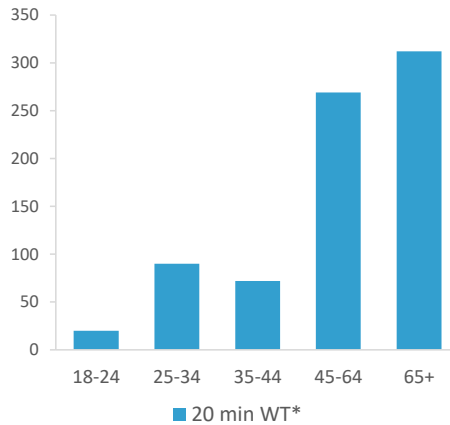

- Over GB Average
- Around GB Average
- Under GB Average

*WT= Walktime, **DT= Drivetime

	Catchment Size (Counts)			Index vs GB Average			
	10 min WT*	20 min WT*	20 min DT**	10 min WT*	20 min WT*	20 min DT**	
Population	682	852	9,147	13	6	2	
<small>Population & Adults 18+ index is based on all pubs</small>							
Adults 18+	618	763	8,037	14	4	3	
Competition Pubs	1	2	32	7	6	9	
Adults 18+ per Competition Pub	618	382	251	75	46	30	
% Adults Likely to Drink	86.1%	86.2%	84.6%	104	105	103	
Affluence	Low	7.4%	6.0%	13.5%	29	23	52
	Medium	18.0%	32.0%	49.9%	46	81	127
	High	74.4%	61.7%	35.3%	222	184	105
<small>*Affluence does not include Not Private Households</small>							
Age Profile	18-24	20	20	278	36	29	37
	25-34	73	90	790	81	79	65
	35-44	62	72	922	71	66	78
	45-64	201	269	2,947	115	124	126
	65+	262	312	3,100	201	192	177

	Catchment Size (Counts)			Index vs GB Average			
	10 min WT*	20 min WT*	20 min DT**	10 min WT*	20 min WT*	20 min DT**	
Gender	Male	335 (49%)	433 (51%)	4,530 (50%)	99	103	100
	Female	347 (51%)	419 (49%)	4,617 (50%)	101	97	100
Economic Status (16-74)	Employed: Full-time	173 (34%)	210 (33%)	2,501 (38%)	82	80	90
	Employed: Part-time	72 (14%)	91 (14%)	874 (13%)	109	111	101
	Self employed	104 (20%)	144 (23%)	1,127 (17%)	214	239	178
	Unemployed	1 (0%)	1 (0%)	61 (1%)	8	7	39
	Retired	114 (22%)	134 (21%)	1,490 (22%)	163	154	163
	Other	44 (9%)	50 (8%)	593 (9%)	44	40	45
Total Worker Count	307	424	5,481				