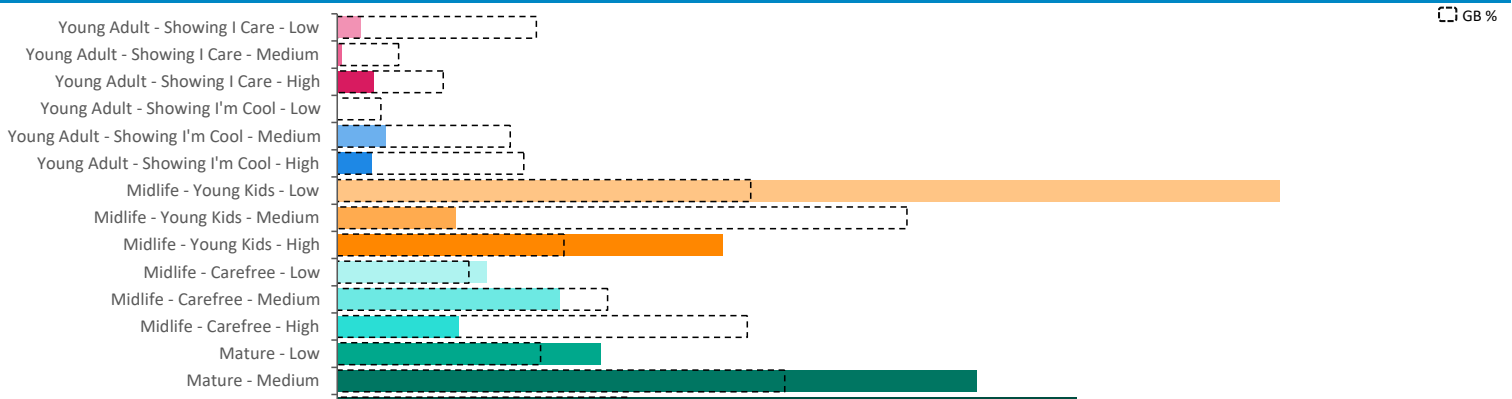

Polaris Plus Profile