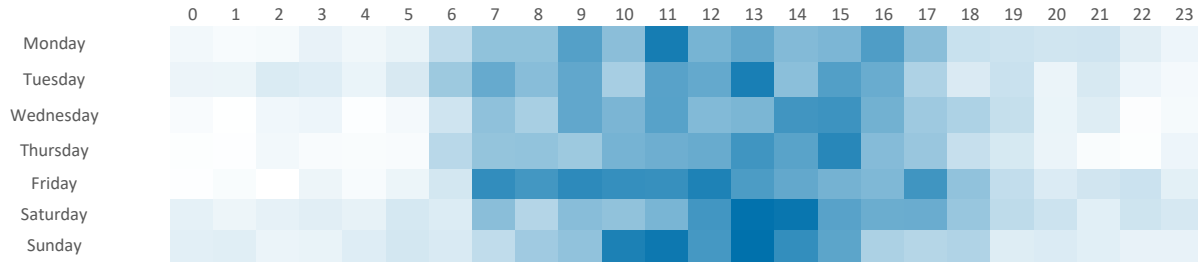

GB %

Average Transaction Values (£) by Polaris

Spend by Month

Time of Day/Day of Week

Time of day and day of week busyness from within a 60m radius of the pub calculated using GPS data

Index by Month

Seasonality of footfall from within 60m of the pub. Over 100 index indicates it is busier than average