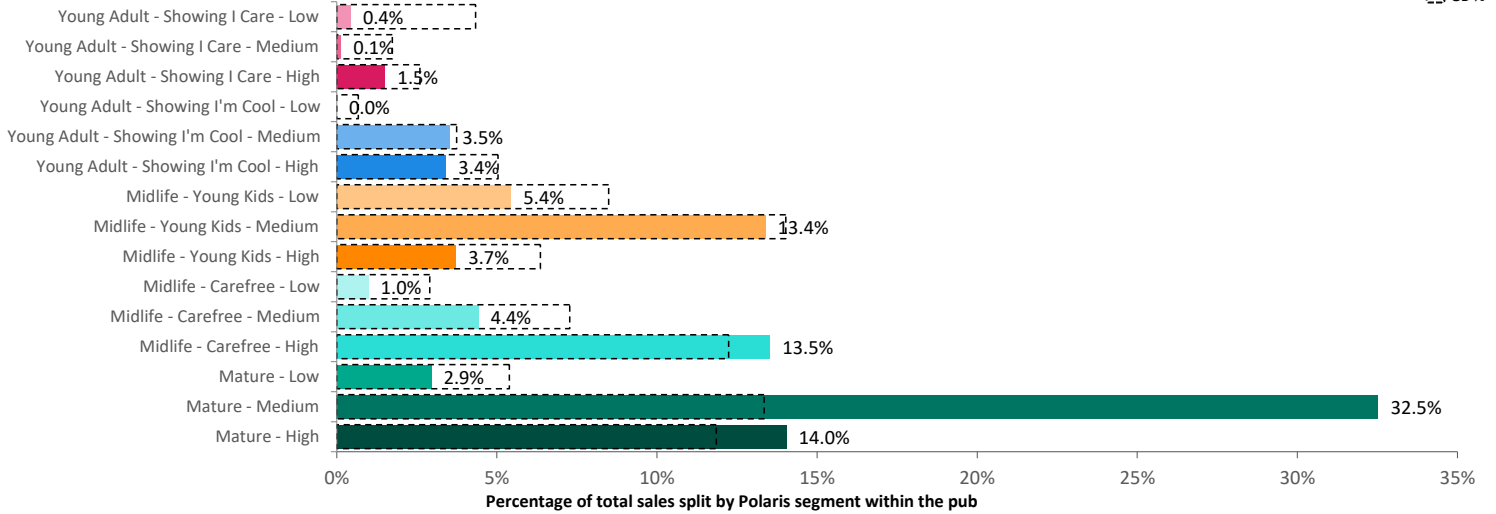

Spend by Polaris

GB %