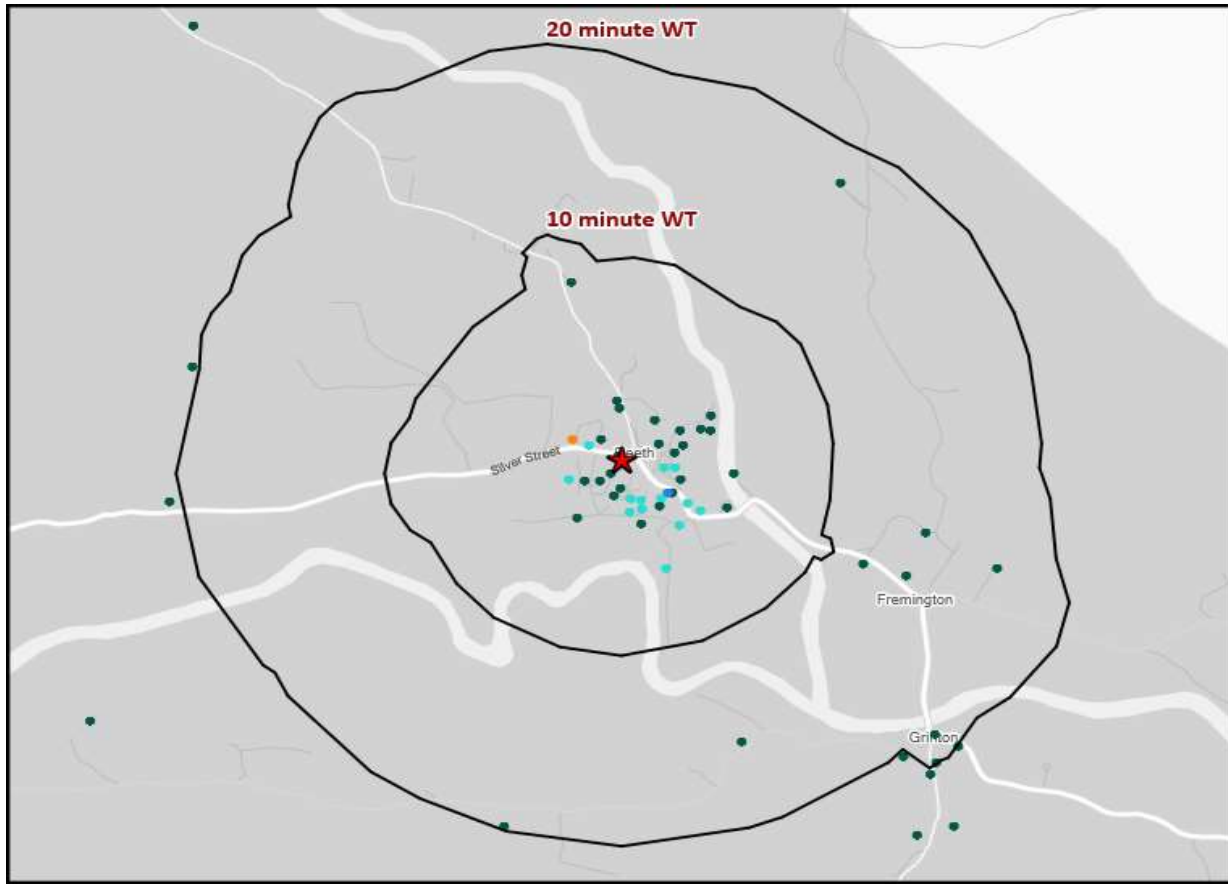

Polaris Profile by Catchment

*WT= Walktime, **DT= Drivetime

Polaris Segment	Population Count			Index vs GB average		
	10 min WT*	20 min WT*	20 min DT**	10 min WT*	20 min WT*	20 min DT**
Young Adult - Showing I Care	0	0	135	0	0	19
Young Adult - Showing I'm Cool	4	4	336	7	6	45
Midlife - Young Kids	10	10	529	5	4	21
Midlife - Carefree	166	166	1,276	128	103	75
Mature	437	581	5,656	253	272	252
Not Private Households	1	2	105	11	18	91
Total	618	763	8,037