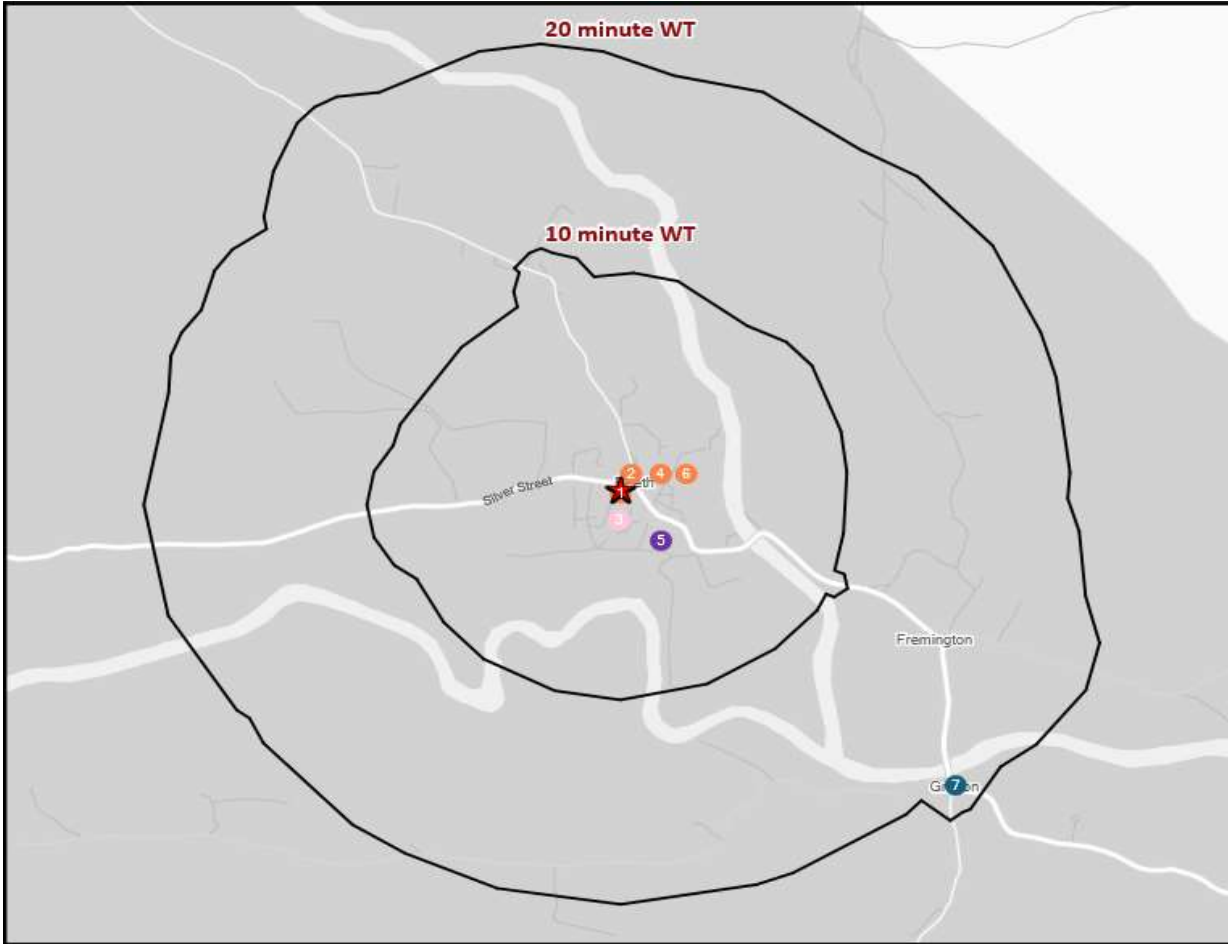

Distance from Home

Illustrates how far those seen within 60m of the pub have travelled from their home location to get there

Polaris Plus Profile

Mobile Data Summary - Kings Arms Reeth

© 2023 CACI Limited and all other applicable third party notices (©2022, Digital Envoy. All Rights Reserved) can be found at www.caci.co.uk/copyrightnotices.pdf

Time of Day/Day of Week

Polaris profile of people passing within 60m of the pub, these represent the potential customers walking past the door

- Pub Sites
- Catchment
- CGA Licensed Premises**
- ABOS
- Casual Dining
- Circuit Bar
- Clubland
- Community Pub
- Craft Led
- Family Pub Dining
- GPGF
- High Street Pub
- Hotel
- Large Venue
- Night Club
- Premium Local
- Restaurants
- Sports Clubs

Nearest 20 Pubs

Ref.	Name	Postcode	Operator	Segment	Distance (miles)
1	Kings Arms	DL11 6SY	Star Pubs & Bars	Hotel	0.0
2	Buck Hotel	DL11 6SW	Stonegate Pub Company	Hotel	0.0
3	Black Bull Hotel	DL11 6SZ	Star Pubs & Bars	GPGF	0.0
4	Burgoyne Hotel	DL11 6SN	Independent Free	Hotel	0.1
5	Copper Kettle Restaurant	DL11 6TJ	Independent Free	Restaurants	0.1
6	Arkleside Hotel	DL11 6SG	Independent Free	Hotel	0.1
7	Bridge Inn	DL11 6HH	Marston's	ABOS	0.8