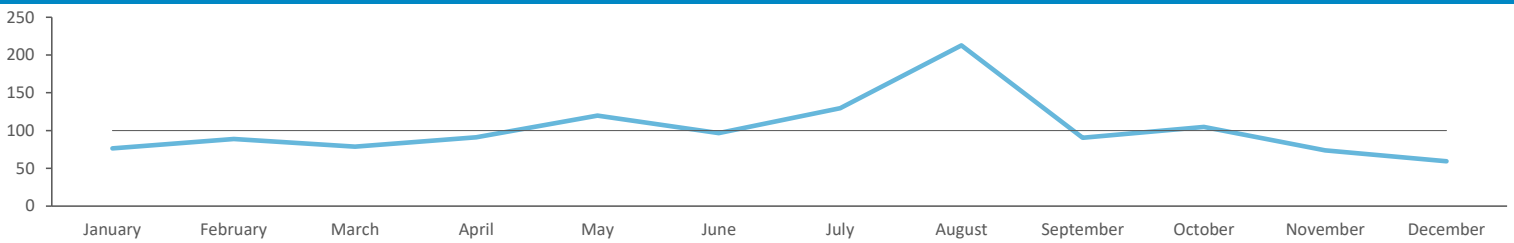

GB %

Average Transaction Values (£) by Polaris

Spend by Month

Time of Day/Day of Week

Time of day and day of week busyness from within a 60m radius of the pub calculated using GPS data

Index by Month

Seasonality of footfall from within 60m of the pub. Over 100 index indicates it is busier than average