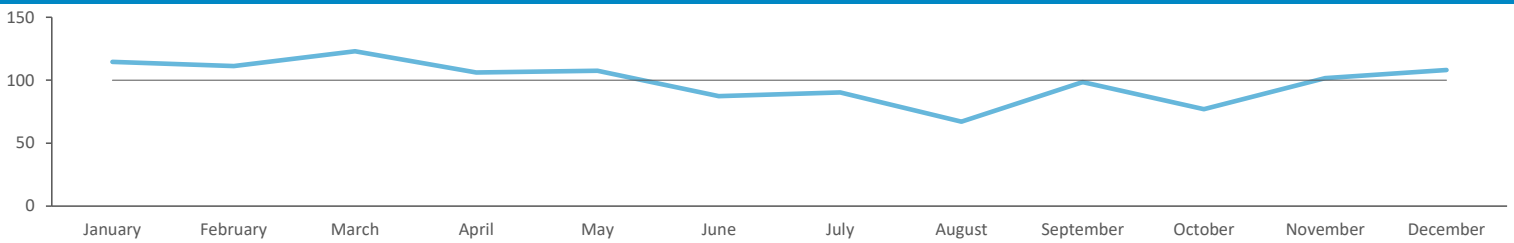

15,645

621,123

Spend by Polaris

GB %

Average Transaction Values (£) by Polaris

Spend by Month

Time of Day/Day of Week

Time of day and day of week busyness from within a 60m radius of the pub calculated using GPS data

Index by Month

Seasonality of footfall from within 60m of the pub. Over 100 index indicates it is busier than average

Distance from Home

Illustrates how far those seen within 60m of the pub have travelled from their home location to get there