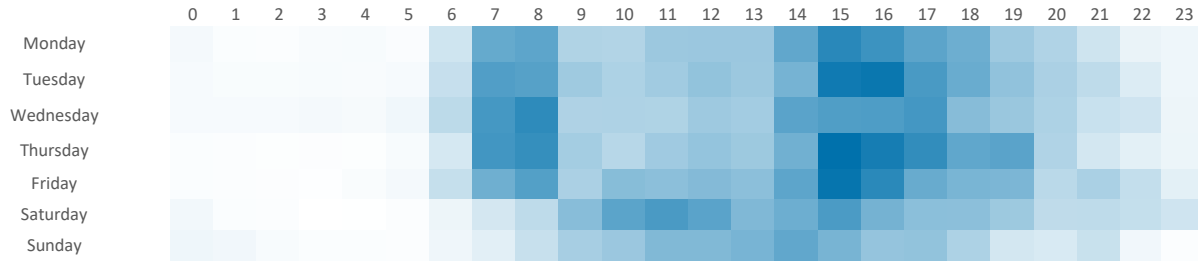

15,645

621,123

Spend by Polaris

GB %

Average Transaction Values (£) by Polaris

Spend by Month

Time of Day/Day of Week

Time of day and day of week busyness from within a 60m radius of the pub calculated using GPS data

Index by Month

Seasonality of footfall from within 60m of the pub. Over 100 index indicates it is busier than average

Distance from Home

Illustrates how far those seen within 60m of the pub have travelled from their home location to get there