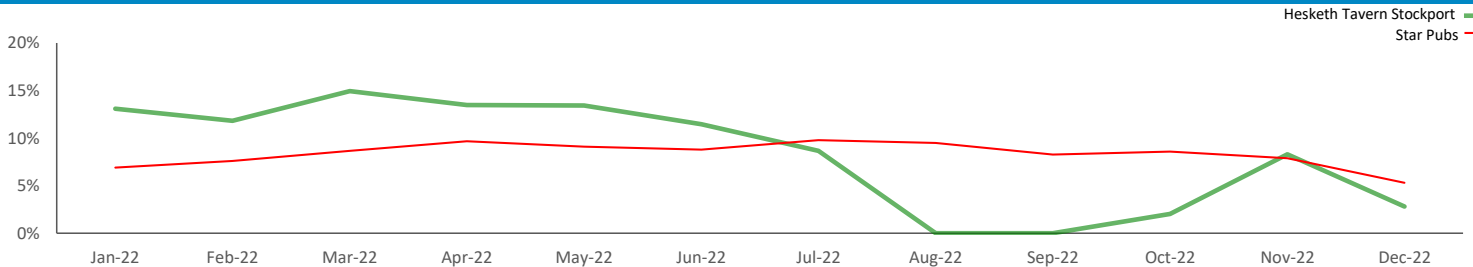

15,645

621,123

Spend by Polaris

GB %

Average Transaction Values (£) by Polaris

Spend by Month

Time of Day/Day of Week

Time of day and day of week busyness from within a 60m radius of the pub calculated using GPS data

Index by Month

Seasonality of footfall from within 60m of the pub. Over 100 index indicates it is busier than average

Distance from Home

Illustrates how far those seen within 60m of the pub have travelled from their home location to get there