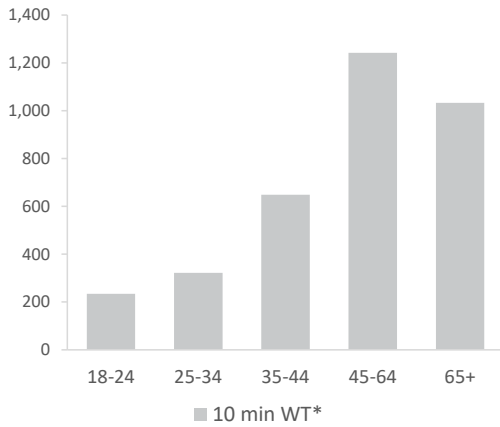

*WT= Walktime, **DT= Drivetime

	Catchment Size (Counts)			Index vs GB Average		
	10 min WT*	20 min WT*	20 min DT**	10 min WT*	20 min WT*	20 min DT**
Population	4,487	20,287	798,419	85	139	210
Adults 18+	3,480	15,645	621,123	80	87	208
Competition Pubs	10	16	647	67	50	179
Adults 18+ per Competition Pub	348	978	960	42	118	116
% Adults Likely to Drink	85.8%	85.3%	82.4%	104	103	100

Population & Adults 18+ index is based on all pubs

Affluence	Low	8.5%	7.2%	24.8%	33	28	97
	Medium	35.9%	43.3%	36.9%	91	110	94
	High	55.6%	49.5%	37.2%	166	148	111

*Affluence does not include Not Private Households

Age Profile	18-24	234	1,153	72,058	64	70	111
	25-34	322	1,737	116,844	54	64	110
	35-44	649	2,889	109,128	112	111	106
	45-64	1,242	5,405	190,545	108	104	93
	65+	1,033	4,461	132,548	120	115	87

	Catchment Size (Counts)			Index vs GB Average			
	10 min WT*	20 min WT*	20 min DT**	10 min WT*	20 min WT*	20 min DT**	
Gender							
	Male	2,218 (49%)	9,906 (49%)	395,012 (49%)	100	99	100
	Female	2,269 (51%)	10,381 (51%)	403,407 (51%)	100	101	100
Economic Status (16-74)							
	Employed: Full-time	1,360 (45%)	6,022 (43%)	234,656 (41%)	107	104	98
	Employed: Part-time	415 (14%)	2,016 (15%)	71,388 (12%)	105	112	95
	Self employed	331 (11%)	1,394 (10%)	51,508 (9%)	114	105	94
	Unemployed	40 (1%)	216 (2%)	13,456 (2%)	55	66	98
	Retired	480 (16%)	2,303 (17%)	71,814 (12%)	114	120	90
	Other	418 (14%)	1,929 (14%)	133,072 (23%)	70	70	117
Total Worker Count		3,288	9,203	364,522			