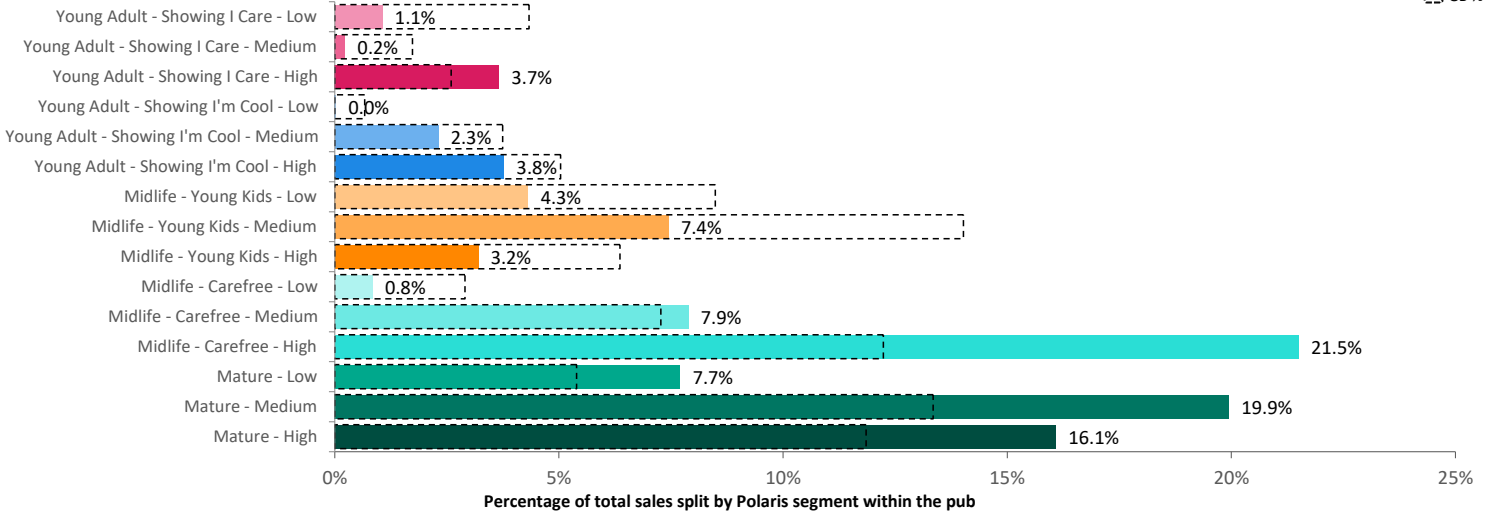

Spend by Polaris

GB %