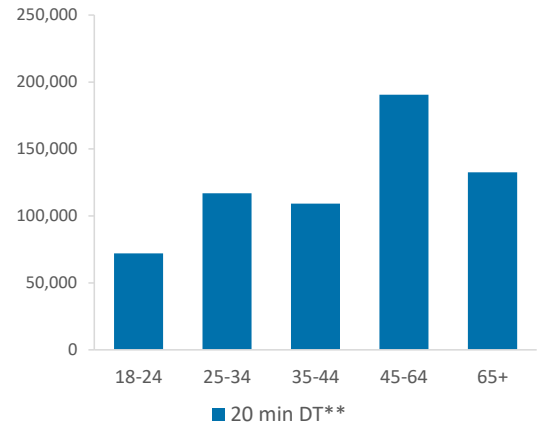

*WT= Walktime, **DT= Drivetime

	Catchment Size (Counts)			Index vs GB Average		
	10 min WT*	20 min WT*	20 min DT**	10 min WT*	20 min WT*	20 min DT**
Population	4,487	20,287	798,419	85	139	210
Adults 18+	3,480	15,645	621,123	80	87	208
Competition Pubs	10	16	647	67	50	179
Adults 18+ per Competition Pub	348	978	960	42	118	116
% Adults Likely to Drink	85.8%	85.3%	82.4%	104	103	100

Population & Adults 18+ index is based on all pubs

Affluence	Low	8.5%	7.2%	24.8%	33	28	97
	Medium	35.9%	43.3%	36.9%	91	110	94
	High	55.6%	49.5%	37.2%	166	148	111

*Affluence does not include Not Private Households

Age Profile	18-24	234	1,153	72,058	64	70	111
	25-34	322	1,737	116,844	54	64	110
	35-44	649	2,889	109,128	112	111	106
	45-64	1,242	5,405	190,545	108	104	93
	65+	1,033	4,461	132,548	120	115	87

	Catchment Size (Counts)			Index vs GB Average			
	10 min WT*	20 min WT*	20 min DT**	10 min WT*	20 min WT*	20 min DT**	
Gender							
	Male	2,218 (49%)	9,906 (49%)	395,012 (49%)	100	99	100
	Female	2,269 (51%)	10,381 (51%)	403,407 (51%)	100	101	100
Economic Status (16-74)							
	Employed: Full-time	1,360 (45%)	6,022 (43%)	234,656 (41%)	107	104	98
	Employed: Part-time	415 (14%)	2,016 (15%)	71,388 (12%)	105	112	95
	Self employed	331 (11%)	1,394 (10%)	51,508 (9%)	114	105	94
	Unemployed	40 (1%)	216 (2%)	13,456 (2%)	55	66	98
	Retired	480 (16%)	2,303 (17%)	71,814 (12%)	114	120	90
	Other	418 (14%)	1,929 (14%)	133,072 (23%)	70	70	117
Total Worker Count		3,288	9,203	364,522			