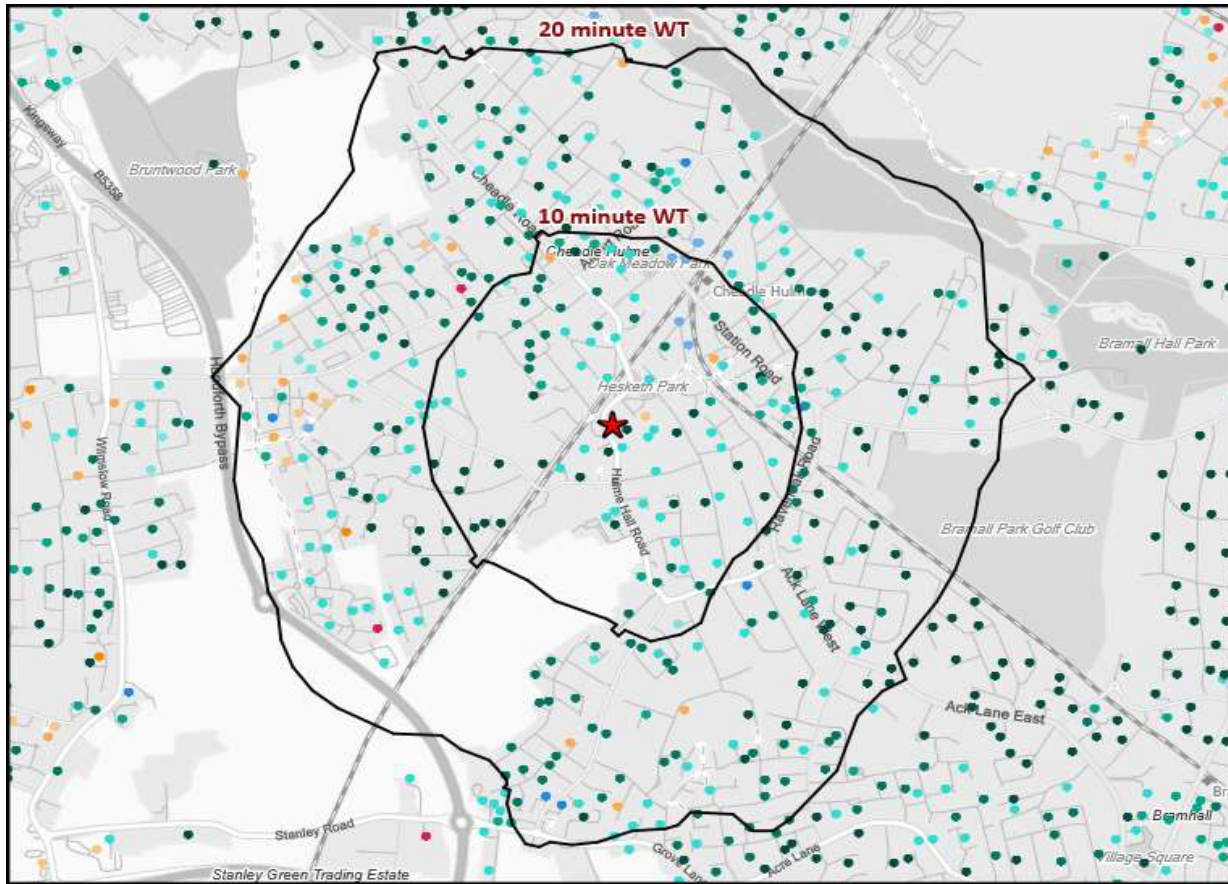

★ Pub Sites
N Catchment

Polaris Plus Segments

Young Adult - Showing I Care
● Low
● Medium
● High

Young Adult - Showing I'm Cool
● Low
● Medium
● High

Midlife - Young Kids
● Low
● Medium
● High

Midlife - Carefree
● Low
● Medium
● High

Mature
● Low
● Medium
● High

Polaris Plus Profile by Catchment

*WT= Walktime, **DT= Drivetime

Polaris Plus Segment	Population Count			Index vs GB average		
	10 min WT*	20 min WT*	20 min DT**	10 min WT*	20 min WT*	20 min DT**
Young Adult - Showing I Care						
Low	0	0	28,706	0	0	110
Medium	0	0	15,613	0	0	184
High	0	69	38,983	0	13	186
Young Adult - Showing I'm Cool						
Low	0	0	853	0	0	13
Medium	158	418	24,094	123	72	105
High	7	251	34,304	4	36	123
Midlife - Young Kids						
Low	36	318	75,465	9	18	109
Medium	42	390	74,504	8	17	80
High	0	60	13,927	0	7	42
Midlife - Carefree						
Low	0	0	16,488	0	0	78
Medium	0	470	36,853	0	45	88
High	1,346	4,889	79,818	354	286	118
Mature						
Low	261	811	32,408	126	87	88
Medium	1,048	5,493	78,244	238	277	100
High	582	2,473	64,045	178	168	110
Not Private Households	0	3	6,818	0	1	76