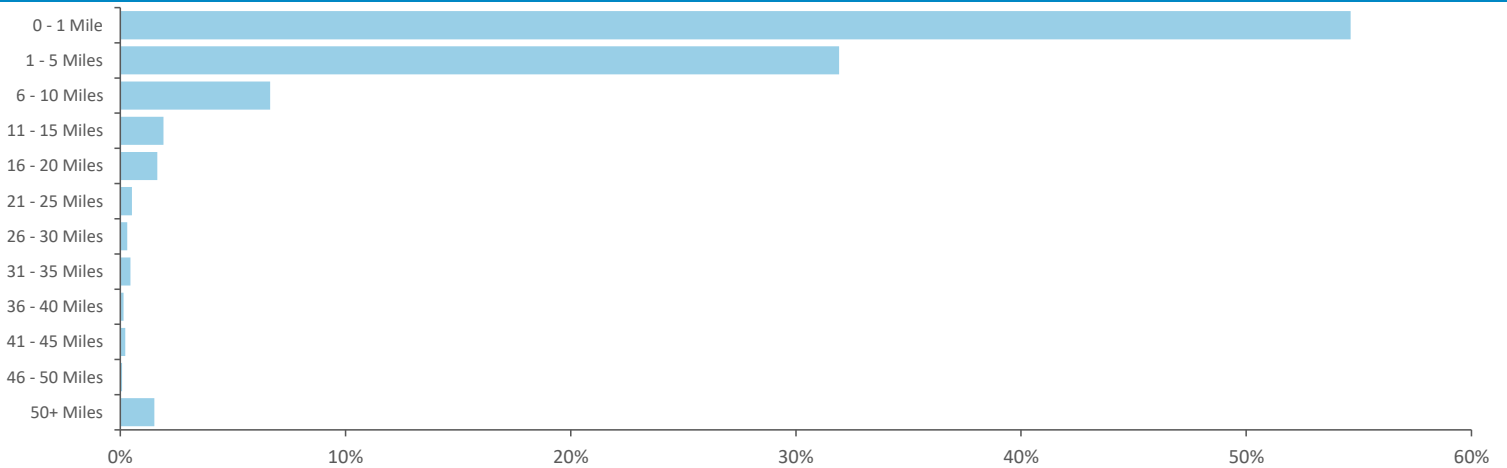

15,645

621,123

Spend by Polaris

GB %

Average Transaction Values (£) by Polaris

Spend by Month

Time of Day/Day of Week

Time of day and day of week busyness from within a 60m radius of the pub calculated using GPS data

Index by Month

Seasonality of footfall from within 60m of the pub. Over 100 index indicates it is busier than average

Distance from Home

Illustrates how far those seen within 60m of the pub have travelled from their home location to get there