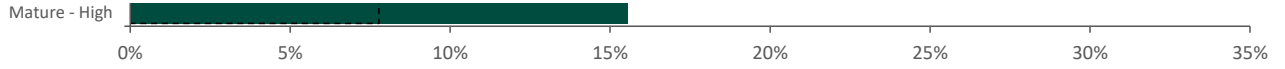

Mobile Data Summary - Hesketh Tavern Stockport

© 2023 CACI Limited and all other applicable third party notices (©2022, Digital Envoy. All Rights Reserved) can be found at www.caci.co.uk/copyrightnotices.pdf

Time of Day/Day of Week

Polaris profile of people passing within 60m of the pub, these represent the potential customers walking past the door