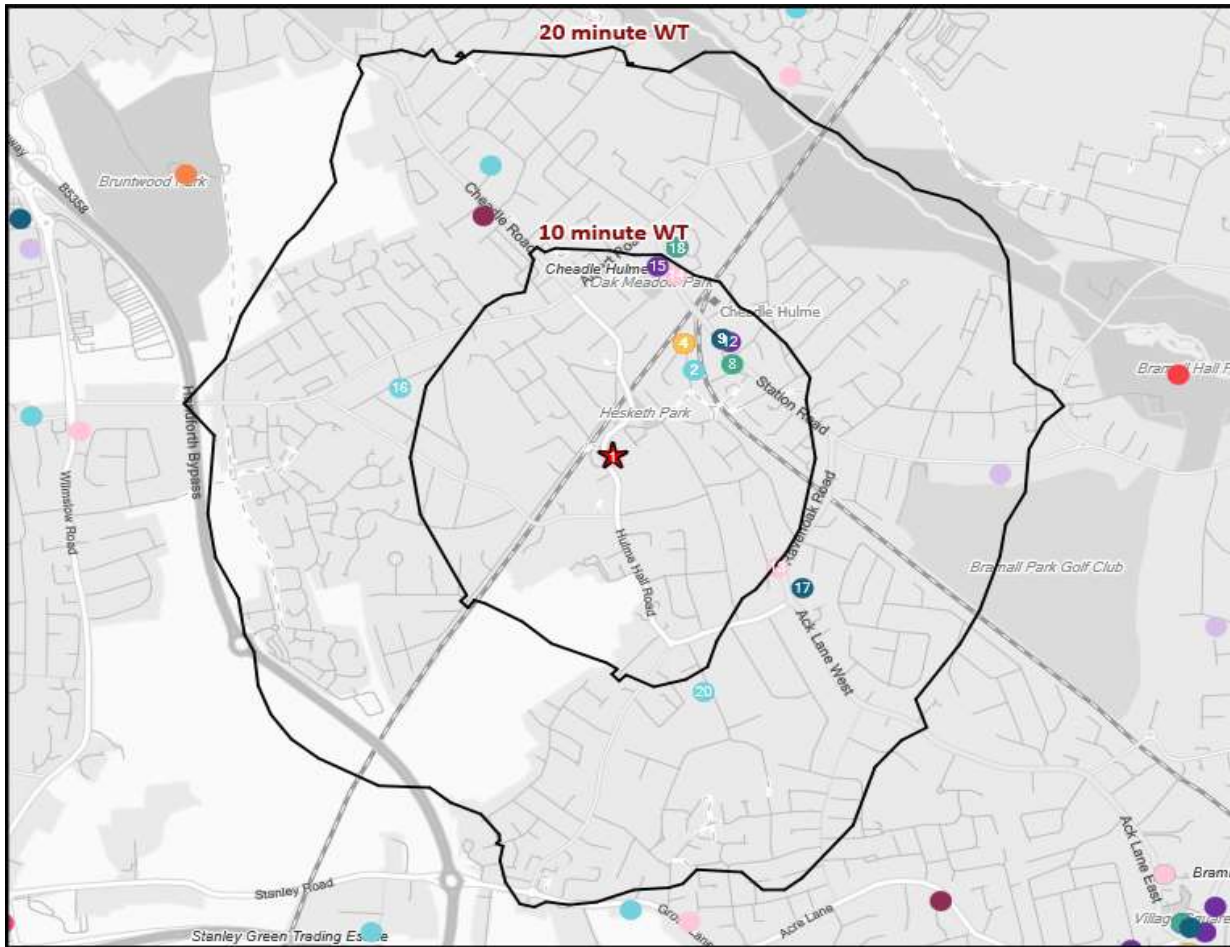

- Pub Sites
- Catchment
- **CGA Licensed Premises**
- ABOS
- Casual Dining
- Circuit Bar
- Clubland
- Community Pub
- Craft Led
- Family Pub Dining
- GPGF
- High Street Pub
- Hotel
- Large Venue
- Night Club
- Premium Local
- Restaurants
- Sports Clubs

Nearest 20 Pubs

Ref.	Name	Postcode	Operator	Segment	Distance (miles)
1	Hesketh	SK 8 6JZ	Star Pubs & Bars	GPGF	0.0
2	Cheadle Hulme Bridge Club	SK 8 5AT	Independent Free	Clubland	0.2
2	Cheadle Hulme Conservative Club	SK 8 5AT	Independent Free	Clubland	0.2
4	Chads Theatre Company	SK 8 5AU	Independent Free	Large Venue	0.3
4	Archive	SK 8 5AU	Independent Free	High Street Pub	0.3
4	Cheadle Hulme Am Dramatics	SK 8 5AU	Independent Free	Large Venue	0.3
4	Chiverton Tap	SK 8 5AU	Independent Free	High Street Pub	0.3
8	Loona Restaurant	SK 8 7AB	Independent Free	Casual Dining	0.3
9	John Millington	SK 8 7AA	Hydes Anvil	GPGF	0.3
9	Platform 5	SK 8 7AA	Holt	Family Pub Dining	0.3
9	Inventery	SK 8 7AA	Independent Free	ABOS	0.3
12	Gusto	SK 8 7BS	Gusto Restaurants Group Ltd	Restaurants	0.3
13	Church Inn	SK 8 7EG	Robinsons	GPGF	0.4
14	Kings Tap	SK 8 5AF	Stonegate Pub Company	GPGF	0.4
15	Massalla Garam	SK 8 5AE	Independent Free	Restaurants	0.4
16	Ryecroft Pksports Club	SK 8 6EU	Independent Free	Clubland	0.4
17	Governors House	SK 8 7EQ	Greene King	ABOS	0.4
18	Amici	SK 8 5BB	Independent Free	Restaurants	0.4
18	Rainbow 88	SK 8 5BB	Independent Free	Casual Dining	0.4
20	Cheadle Hulme Spcentre	SK 8 7JX	Independent Free	Clubland	0.5