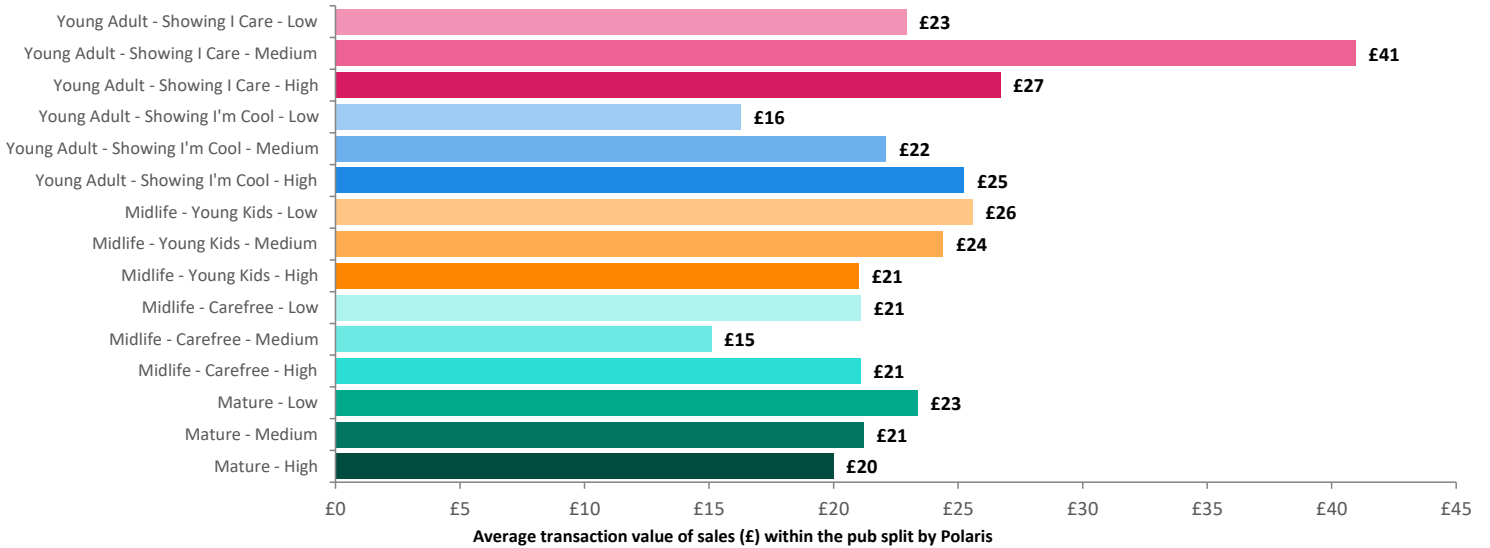

15,645

621,123

Spend by Polaris

GB %

Average Transaction Values (£) by Polaris

Spend by Month

Time of Day/Day of Week

Time of day and day of week busyness from within a 60m radius of the pub calculated using GPS data

Index by Month

Seasonality of footfall from within 60m of the pub. Over 100 index indicates it is busier than average

Distance from Home

Illustrates how far those seen within 60m of the pub have travelled from their home location to get there