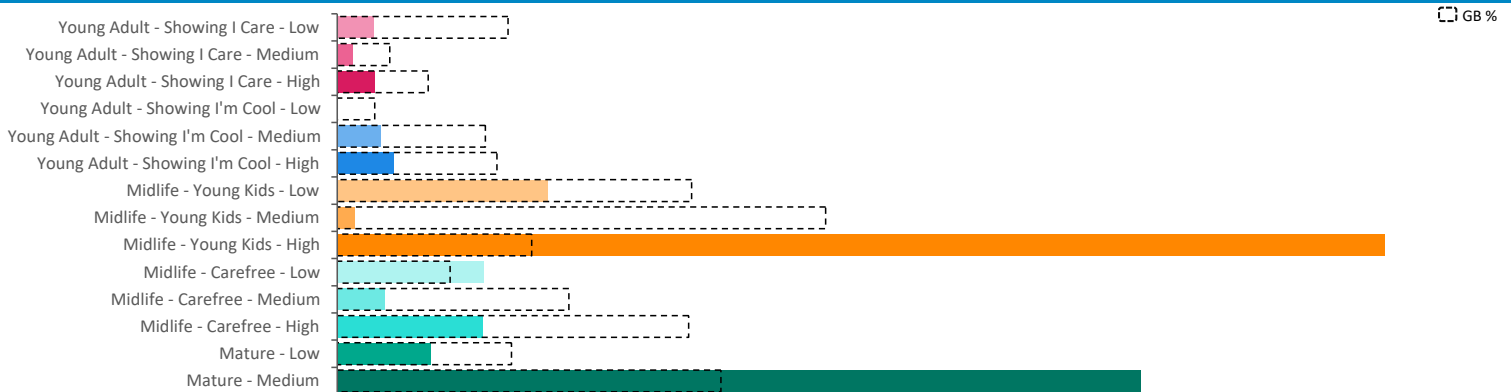

Polaris Plus Profile