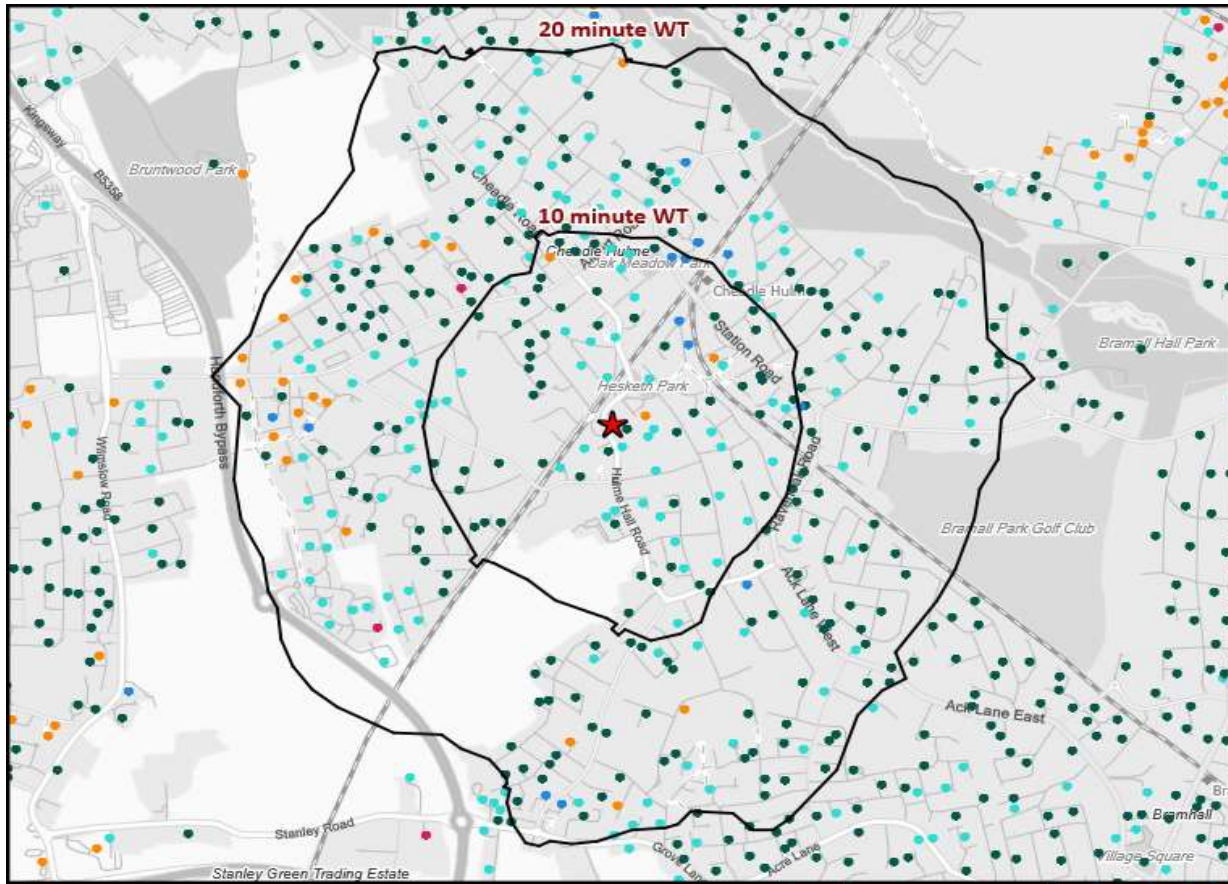

*WT= Walktime, **DT= Drivetime

	Catchment Size (Counts)			Index vs GB Average		
	10 min WT*	20 min WT*	20 min DT**	10 min WT*	20 min WT*	20 min DT**
Population	4,487	20,287	798,419	85	139	210
Adults 18+	3,480	15,645	621,123	80	87	208
Competition Pubs	10	16	647	67	50	179
Adults 18+ per Competition Pub	348	978	960	42	118	116
% Adults Likely to Drink	85.8%	85.3%	82.4%	104	103	100

Population & Adults 18+ index is based on all pubs

Affluence	Low	8.5%	7.2%	24.8%	33	28	97
	Medium	35.9%	43.3%	36.9%	91	110	94
	High	55.6%	49.5%	37.2%	166	148	111

*Affluence does not include Not Private Households

Age Profile	18-24	234	1,153	72,058	64	70	111
	25-34	322	1,737	116,844	54	64	110
	35-44	649	2,889	109,128	112	111	106
	45-64	1,242	5,405	190,545	108	104	93
	65+	1,033	4,461	132,548	120	115	87

	Catchment Size (Counts)			Index vs GB Average			
	10 min WT*	20 min WT*	20 min DT**	10 min WT*	20 min WT*	20 min DT**	
Gender							
	Male	2,218 (49%)	9,906 (49%)	395,012 (49%)	100	99	100
	Female	2,269 (51%)	10,381 (51%)	403,407 (51%)	100	101	100
Economic Status (16-74)							
	Employed: Full-time	1,360 (45%)	6,022 (43%)	234,656 (41%)	107	104	98
	Employed: Part-time	415 (14%)	2,016 (15%)	71,388 (12%)	105	112	95
	Self employed	331 (11%)	1,394 (10%)	51,508 (9%)	114	105	94
	Unemployed	40 (1%)	216 (2%)	13,456 (2%)	55	66	98
	Retired	480 (16%)	2,303 (17%)	71,814 (12%)	114	120	90
	Other	418 (14%)	1,929 (14%)	133,072 (23%)	70	70	117
Total Worker Count		3,288	9,203	364,522			

See the Glossary page for further information on the above variables

- Pub Sites
- Catchment
- Polaris Segments**
- Young Adult - Showing I Care
- Young Adult - Showing I'm Cool
- Midlife - Young Kids
- Midlife - Carefree
- Mature