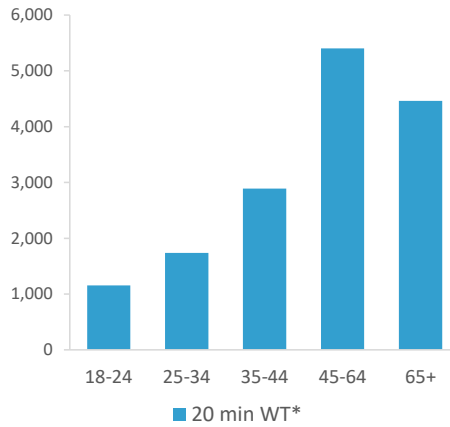

*WT= Walktime, **DT= Drivetime

	Catchment Size (Counts)			Index vs GB Average		
	10 min WT*	20 min WT*	20 min DT**	10 min WT*	20 min WT*	20 min DT**
Population	4,487	20,287	798,419	85	139	210
Adults 18+	3,480	15,645	621,123	80	87	208
Competition Pubs	10	16	647	67	50	179
Adults 18+ per Competition Pub	348	978	960	42	118	116
% Adults Likely to Drink	85.8%	85.3%	82.4%	104	103	100

Population & Adults 18+ index is based on all pubs

Affluence	Low	8.5%	7.2%	24.8%	33	28	97
	Medium	35.9%	43.3%	36.9%	91	110	94
	High	55.6%	49.5%	37.2%	166	148	111

*Affluence does not include Not Private Households

Age Profile	18-24	234	1,153	72,058	64	70	111
	25-34	322	1,737	116,844	54	64	110
	35-44	649	2,889	109,128	112	111	106
	45-64	1,242	5,405	190,545	108	104	93
	65+	1,033	4,461	132,548	120	115	87

	Catchment Size (Counts)			Index vs GB Average			
	10 min WT*	20 min WT*	20 min DT**	10 min WT*	20 min WT*	20 min DT**	
Gender							
	Male	2,218 (49%)	9,906 (49%)	395,012 (49%)	100	99	100
	Female	2,269 (51%)	10,381 (51%)	403,407 (51%)	100	101	100
Economic Status (16-74)							
	Employed: Full-time	1,360 (45%)	6,022 (43%)	234,656 (41%)	107	104	98
	Employed: Part-time	415 (14%)	2,016 (15%)	71,388 (12%)	105	112	95
	Self employed	331 (11%)	1,394 (10%)	51,508 (9%)	114	105	94
	Unemployed	40 (1%)	216 (2%)	13,456 (2%)	55	66	98
	Retired	480 (16%)	2,303 (17%)	71,814 (12%)	114	120	90
	Other	418 (14%)	1,929 (14%)	133,072 (23%)	70	70	117
Total Worker Count		3,288	9,203	364,522			